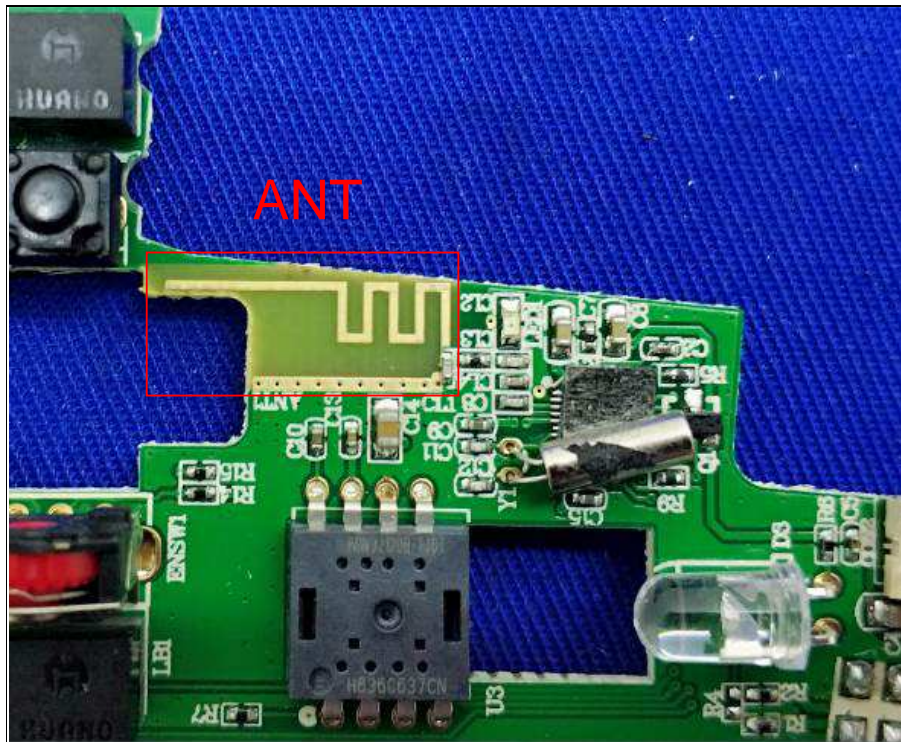

EPHOTOGRAPHS OF THE EUT

With side key

Without side key

**BUREAU
VERITAS**

Reference No.: 190403N014

BUREAU
VERITAS

Reference No.: 190403N014

BUREAU
VERITAS

Reference No.: 190403N014