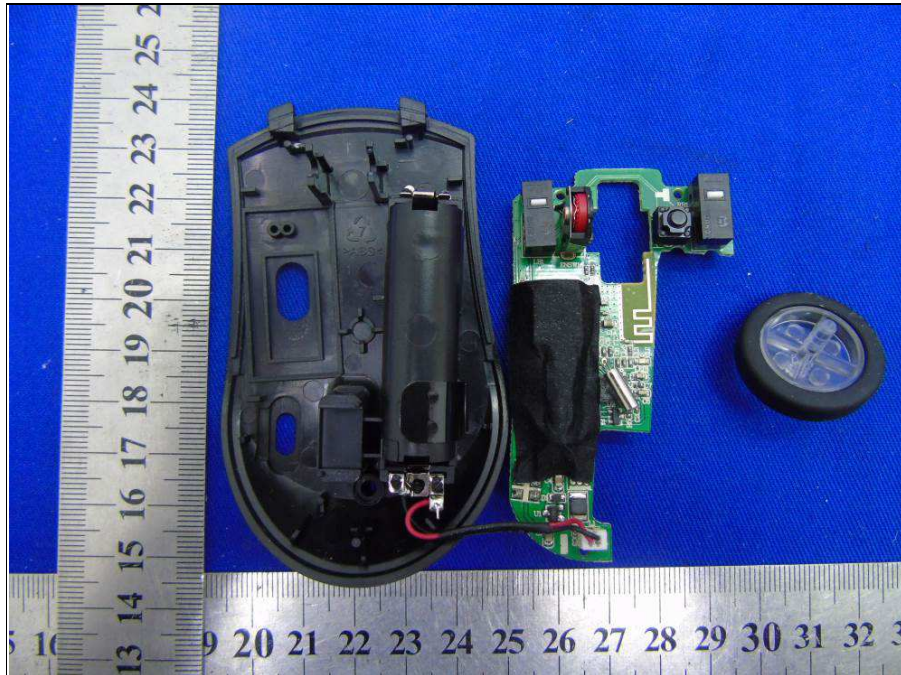

EPHOTOGRAPHS OF THE EUT

With side key

Without side key

**BUREAU
VERITAS**

Reference No.: 190403N014

BUREAU
VERITAS

Reference No.: 190403N014

BUREAU
VERITAS