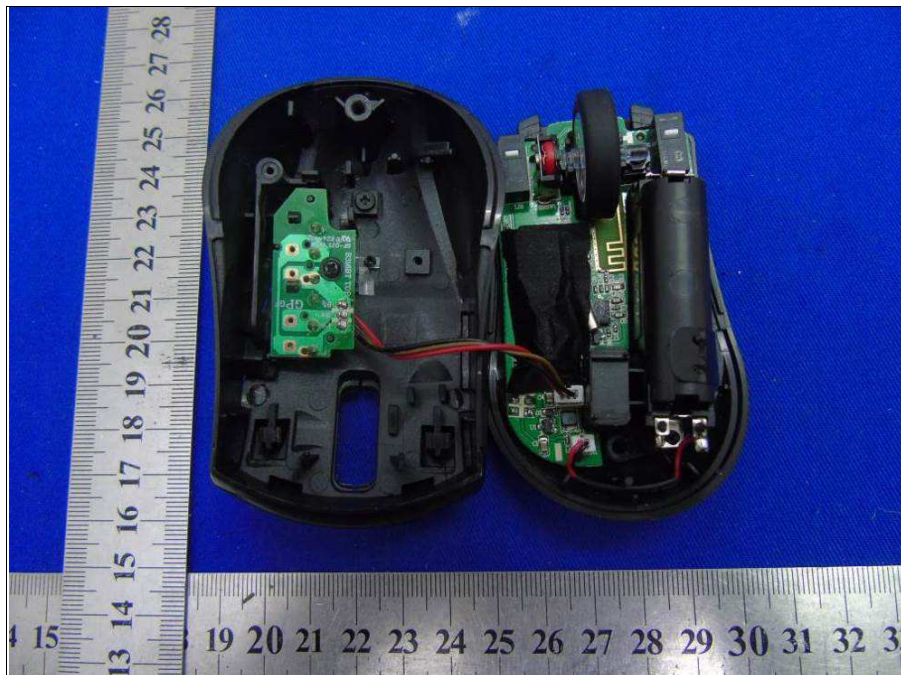

EPHOTOGRAPHS OF THE EUT

With side key

Without side key

**BUREAU
VERITAS**

Reference No.: 190403N014

BUREAU
VERITAS

Reference No.: 190403N014

BUREAU
VERITAS

Reference No.: 190403N014