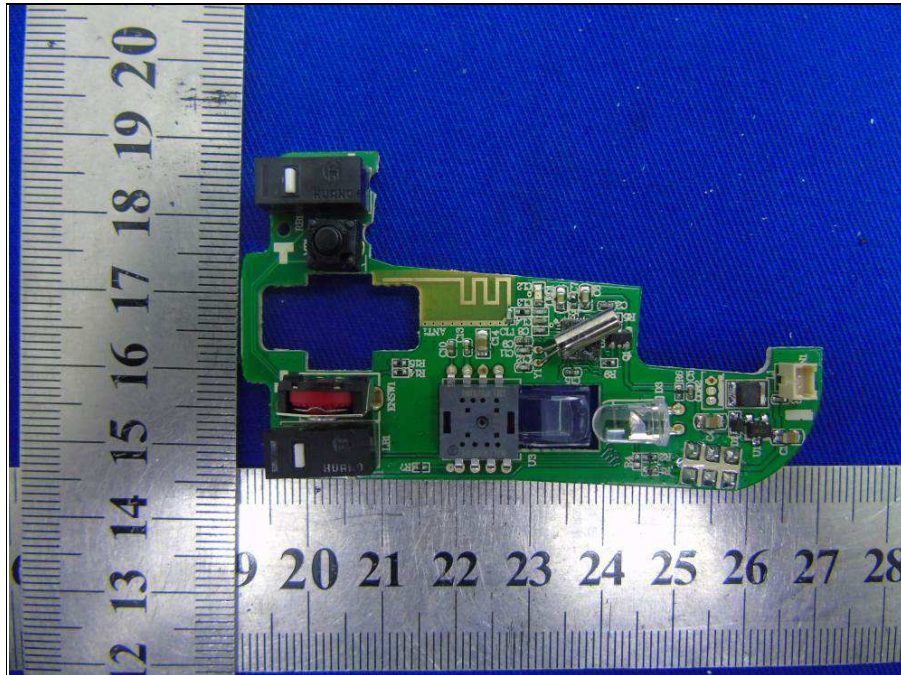

EPHOTOGRAPHS OF THE EUT

With side key

Without side key

**BUREAU
VERITAS**

Reference No.: 190403N014

BUREAU
VERITAS

Reference No.: 190403N014

BUREAU
VERITAS

Reference No.: 190403N014