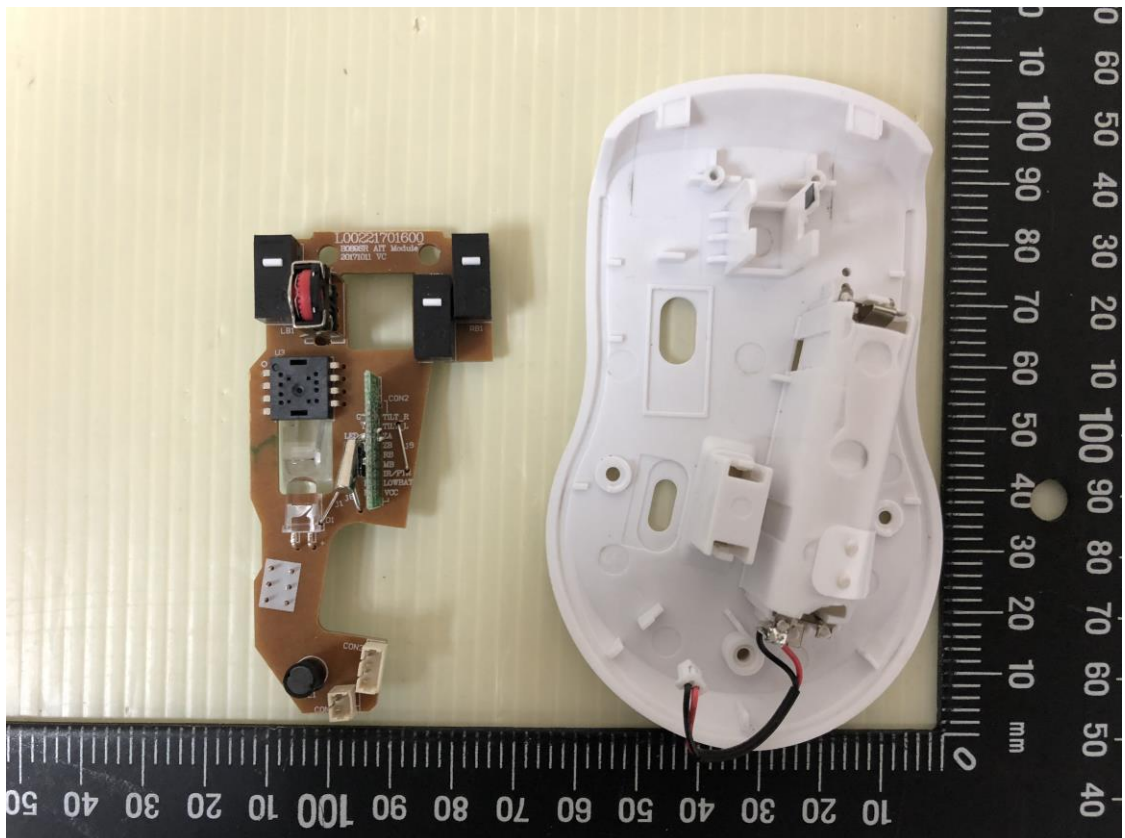

Product: 2.4GHz Wireless Mouse

Type Identification: B089MR, B089MR-A, 52851, 52852 , 52853, 52854

Product: 2.4GHz Wireless Mouse

Type Identification: B089MR, B089MR-A, 52851, 52852 , 52853, 52854

Product: 2.4GHz Wireless Mouse

Type Identification: B089MR, B089MR-A, 52851, 52852 , 52853, 52854