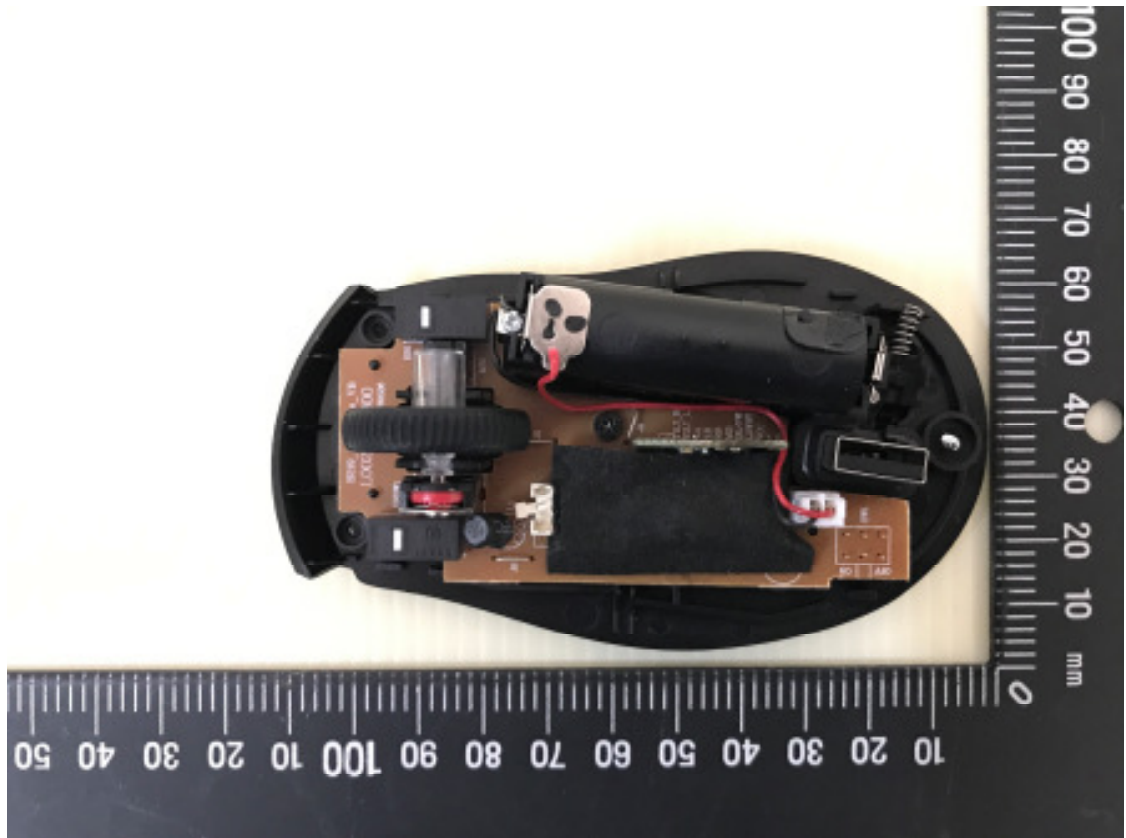

Product: 2.4GHz Wireless Mouse

Type Identification: B219MR, 26503A, 26504A

Product: 2.4GHz Wireless Mouse

Type Identification: B219MR, 26503A, 26504A

Product: 2.4GHz Wireless Mouse

Type Identification: B219MR, 26503A, 26504A