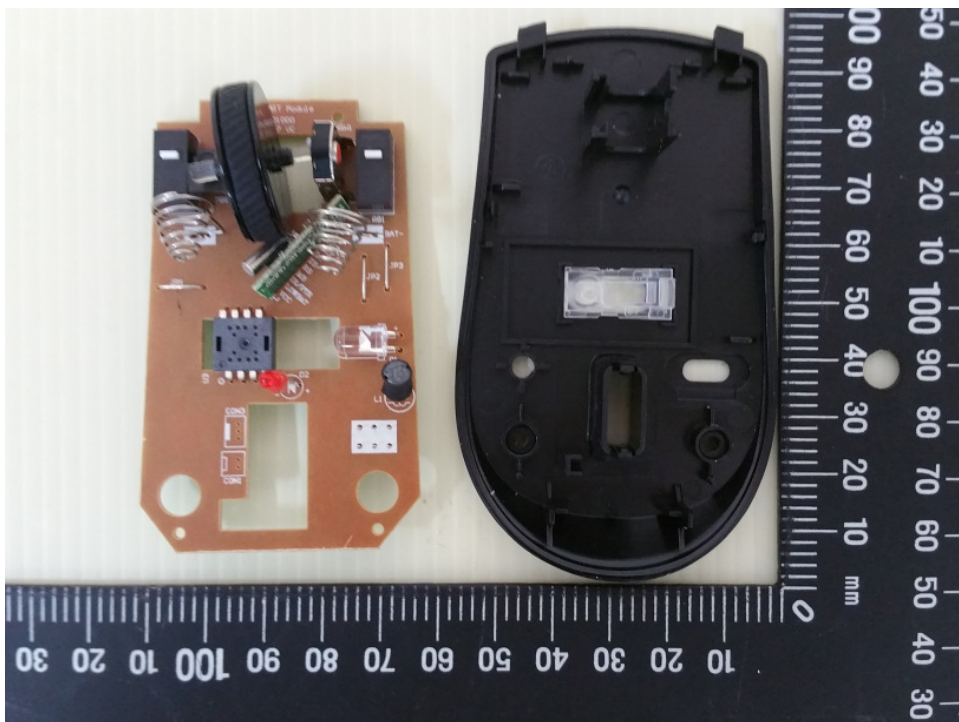

Product: 2.4GHz Wireless Mouse

Type Identification: B250MR, 23420B, 23423B, 25564B, 25565B, 25567B

Product: 2.4GHz Wireless Mouse

Type Identification: B250MR, 23420B, 23423B, 25564B, 25565B, 25567B

Product: 2.4GHz Wireless Mouse

Type Identification: B250MR, 23420B, 23423B, 25564B, 25565B, 25567B