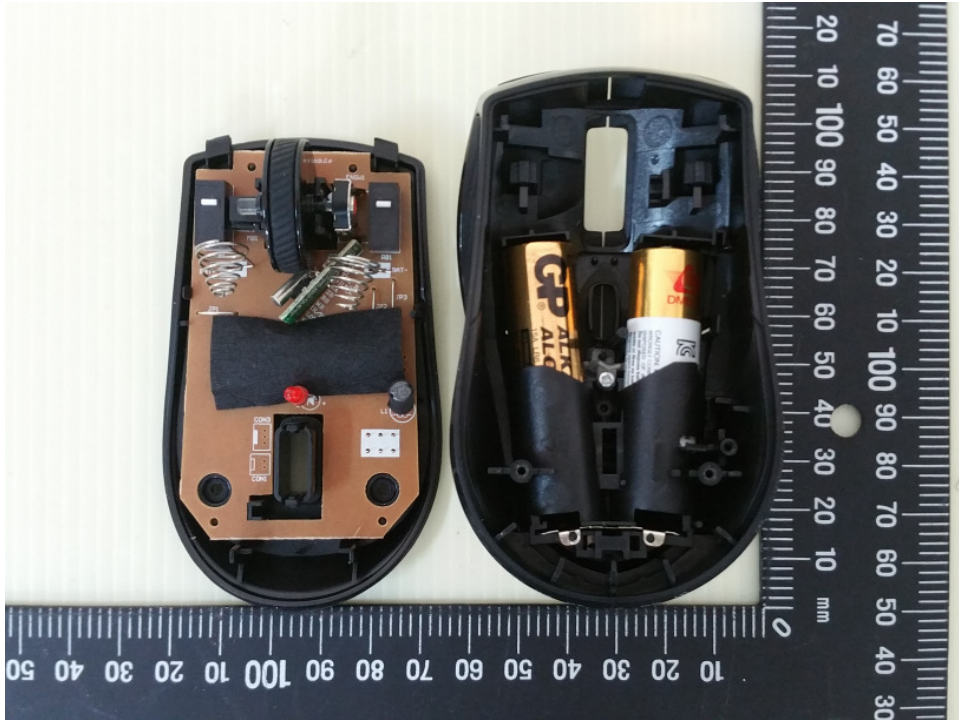

Product: 2.4GHz Wireless Mouse

Type Identification: B250MR, 23420B, 23423B, 25564B, 25565B, 25567B

Product: 2.4GHz Wireless Mouse

Type Identification: B250MR, 23420B, 23423B, 25564B, 25565B, 25567B

Product: 2.4GHz Wireless Mouse

Type Identification: B250MR, 23420B, 23423B, 25564B, 25565B, 25567B