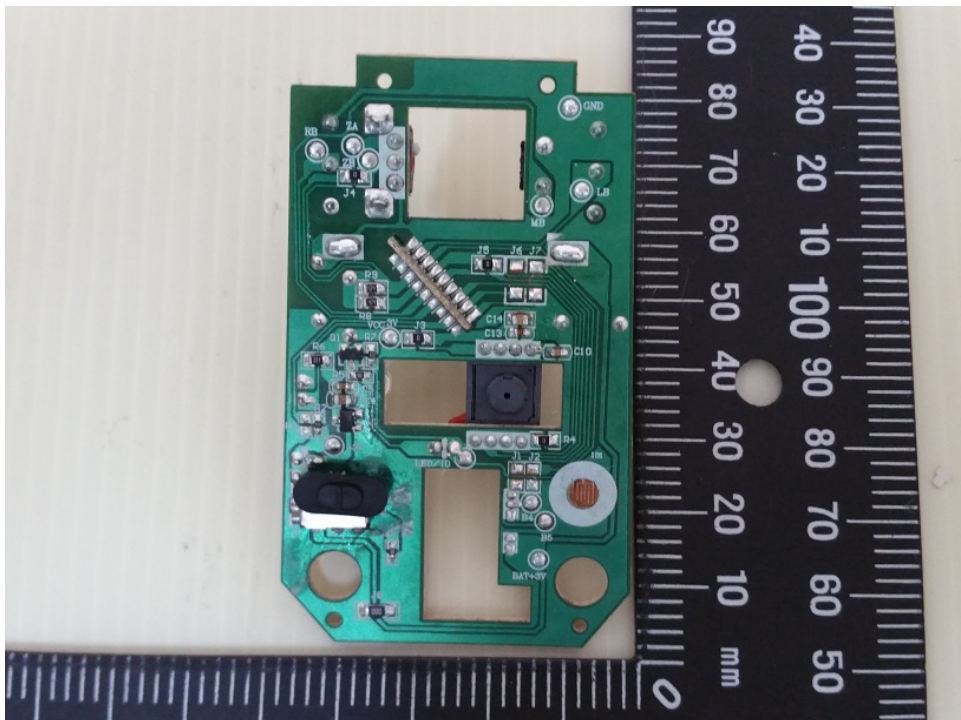

Product: 2.4GHz Wireless Mouse

Type Identification: B250MR, 23420B, 23423B, 25564B, 25565B, 25567B

Product: 2.4GHz Wireless Mouse

Type Identification: B250MR, 23420B, 23423B, 25564B, 25565B, 25567B

Product: 2.4GHz Wireless Mouse

Type Identification: B250MR, 23420B, 23423B, 25564B, 25565B, 25567B