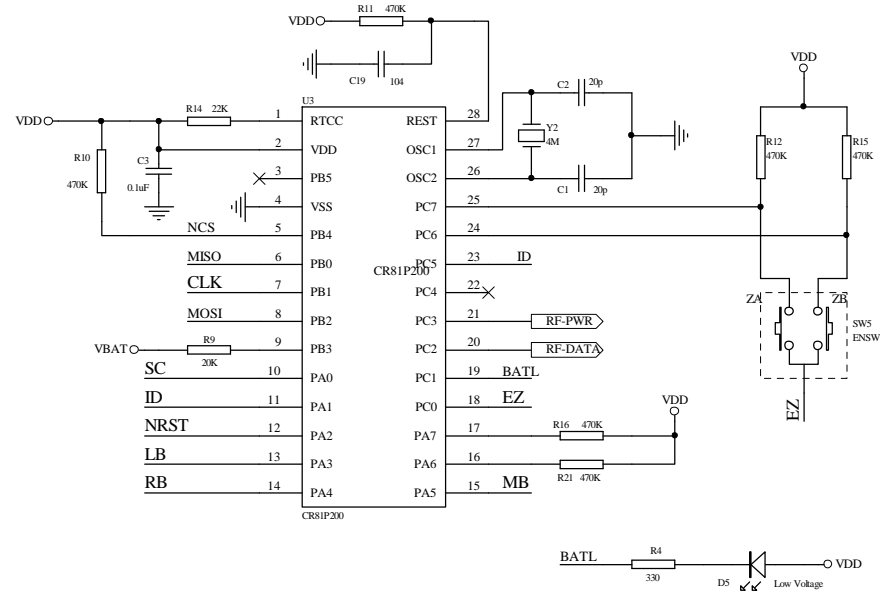

POWER

SENSOR

27M-RF

Title		
B108 27M A5030		
Size	Number	Revision
B		
Date:	2-Nov-2006	Sheet of
File:	C:\Documents and Settings\Administrator\My Documents\B108	10 of 10