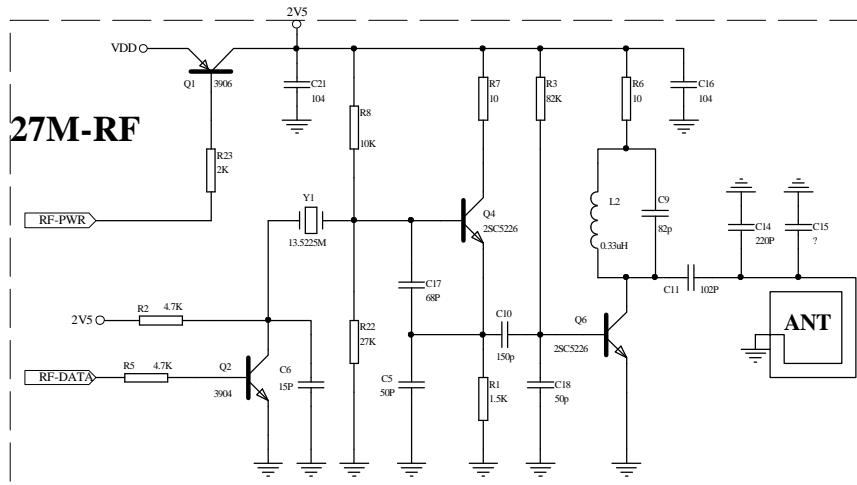

POWER

SENSOR

27M-RF

Title		
B108 27M A5030		
Size	Number	Revision
B		
Date:	2-Nov-2006	Sheet of
File:	C:\Documents and Settings\Administrator\My Documents\B108	10 of 10