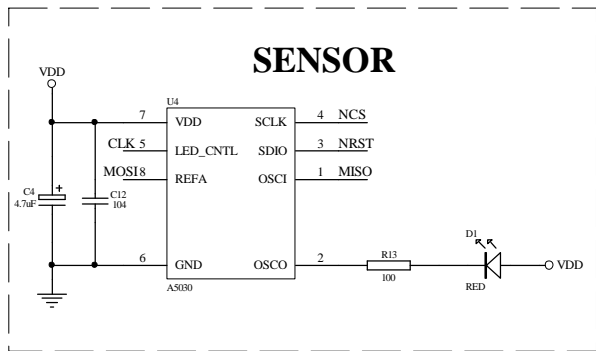

POWER

SENSOR

27M-RF

Title		
B108 27M A5030		
Size	Number	Revision
B		
Date:	2-Nov-2006	Sheet of
File:	C:\Documents and Settings\Administrator\My Documents\B108	10 of 10