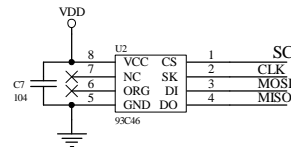

POWER

SENSOR

27M-RF

Title		
B108 27M A5030		
Size	Number	Revision
B		
Date:	2-Nov-2006	Sheet of
File:	C:\Documents and Settings\Administrator\My Documents\B108	10 of 10