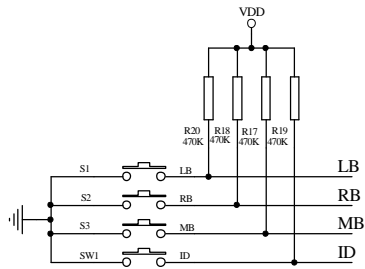

POWER

SENSOR

27M-RF

Title		
B108 27M A5030		
Size	Number	Revision
B		
Date:	2-Nov-2006	Sheet of
File:	C:\Documents and Settings\Administrator\My Documents\B108	10 of 10