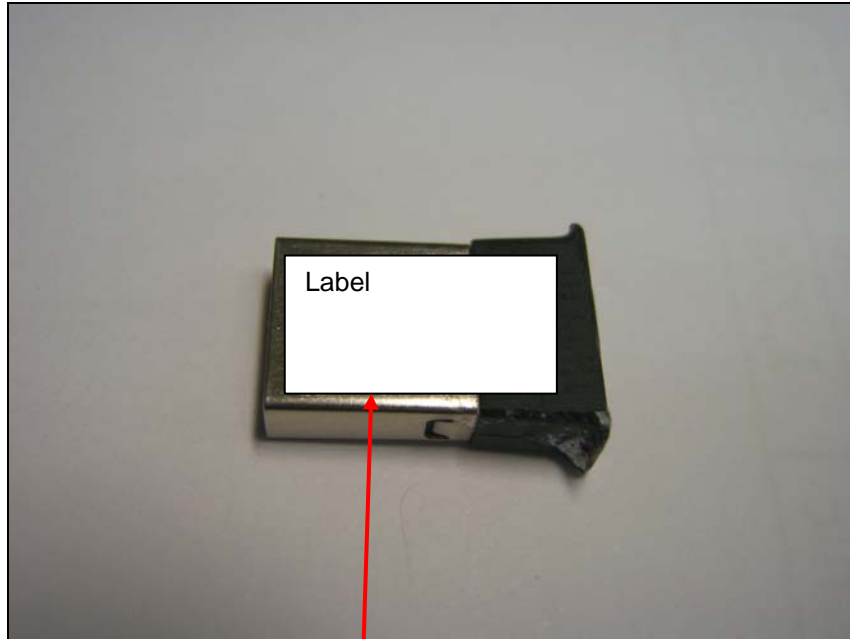

**FCC ID label and Location**

Areson Technology Corp.  
FCC ID: P5A-AA-SR1PWUB  
Model: AA-SR1PWUB