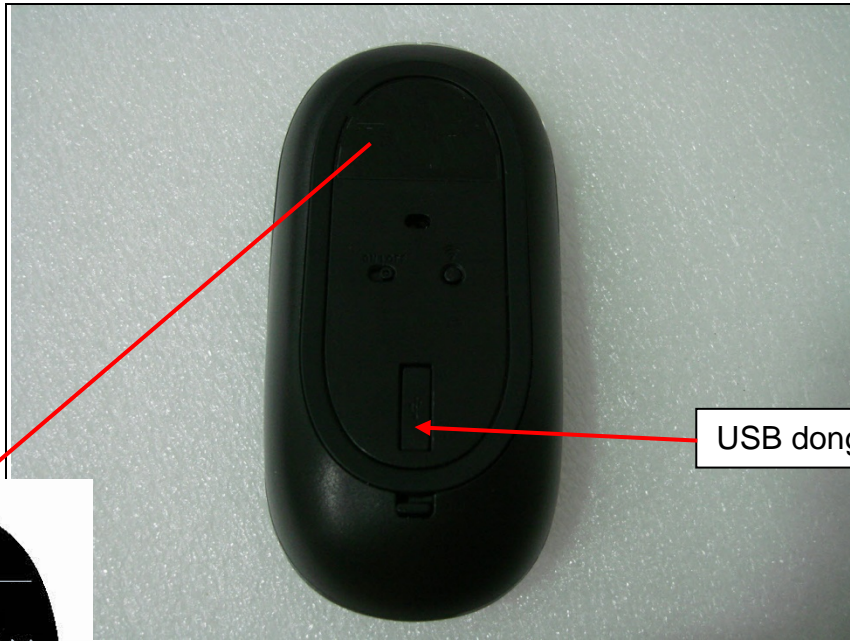

Label

USB dongle

SAMSUNG
* Model : AA-SMOP263
* FCC ID: P5A-AA-SMOP263M
* S/N : ZA50001 Rev 1.0
2010. 06 **CE 0678**
Wireless Mouse Made in China