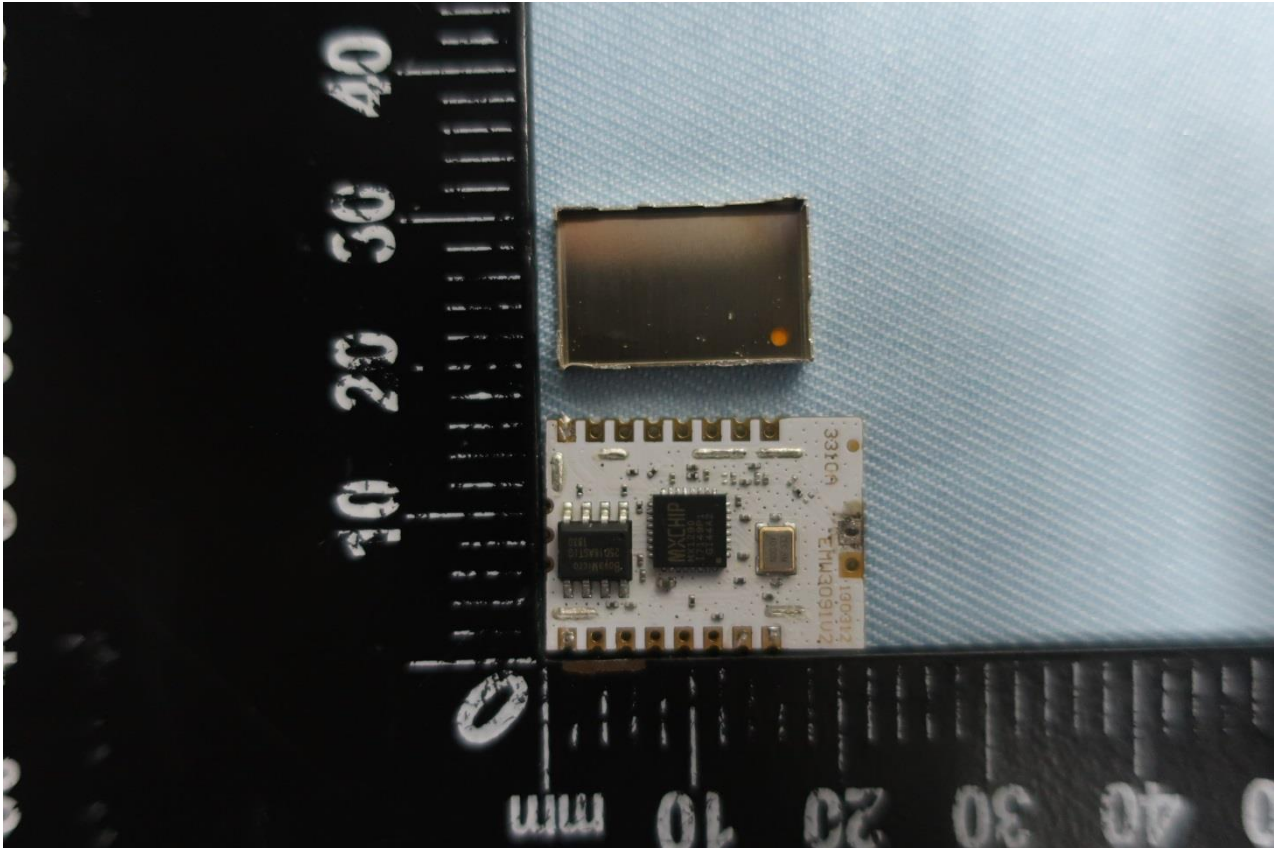

2. Internal Photograph of EUT

Brand Name: MXCHIP / Model Name: EMW3091

Brand Name: MXCHIP / Model Name: EMW3091

Brand Name: MXCHIP / Model Name: EMW3091

Brand Name: MXCHIP / Model Name: EMW3091