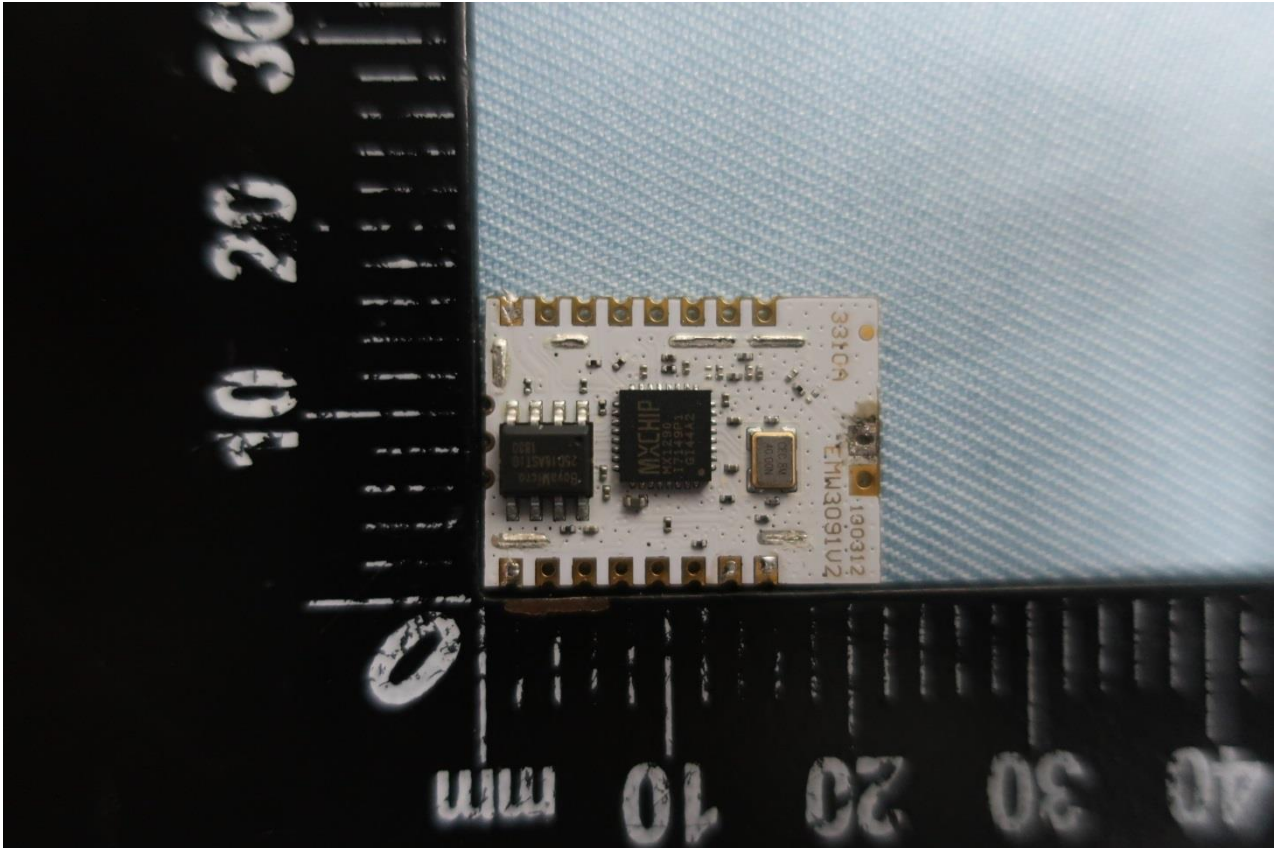

2. Internal Photograph of EUT

Brand Name: MXCHIP / Model Name: EMW3091

Brand Name: MXCHIP / Model Name: EMW3091

Brand Name: MXCHIP / Model Name: EMW3091

Brand Name: MXCHIP / Model Name: EMW3091