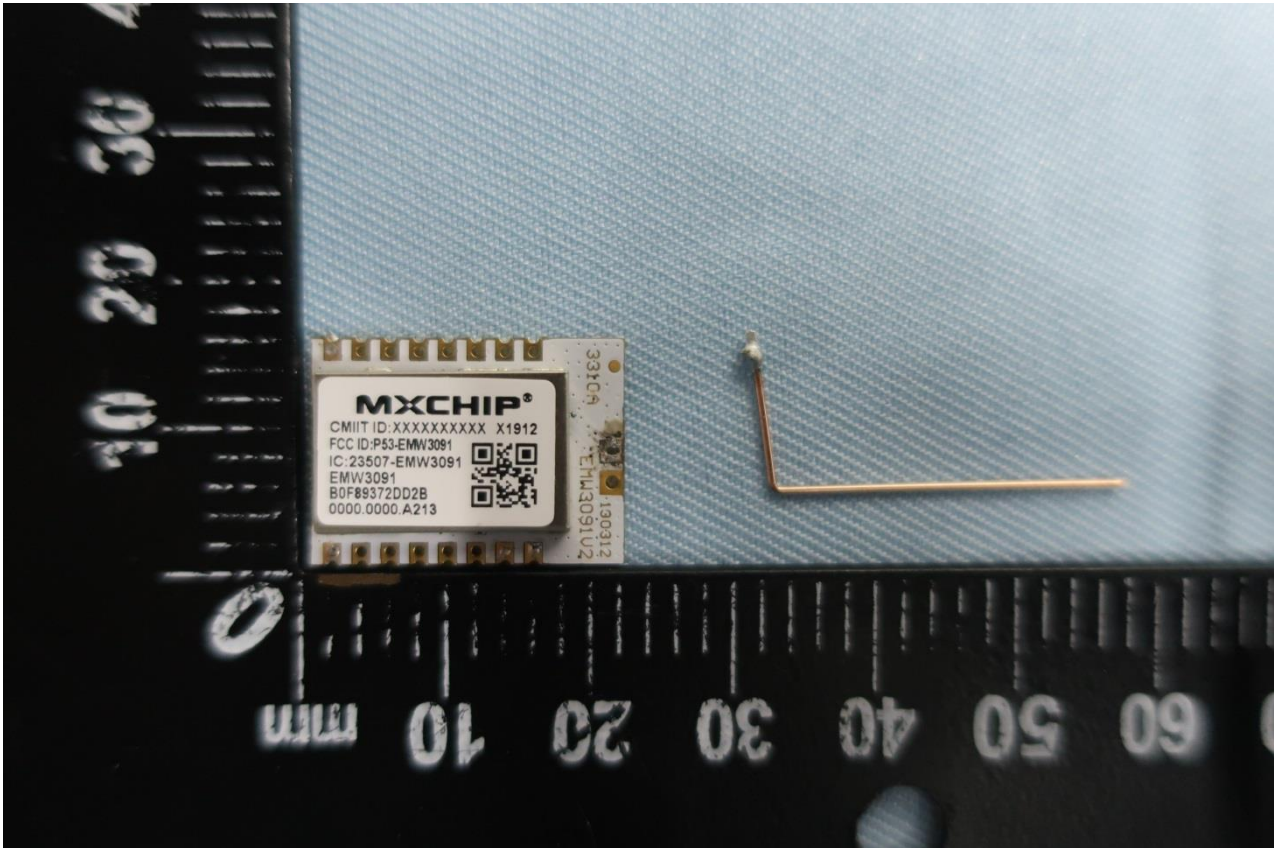

2. Internal Photograph of EUT

Brand Name: MXCHIP / Model Name: EMW3091

Brand Name: MXCHIP / Model Name: EMW3091

Brand Name: MXCHIP / Model Name: EMW3091

Brand Name: MXCHIP / Model Name: EMW3091