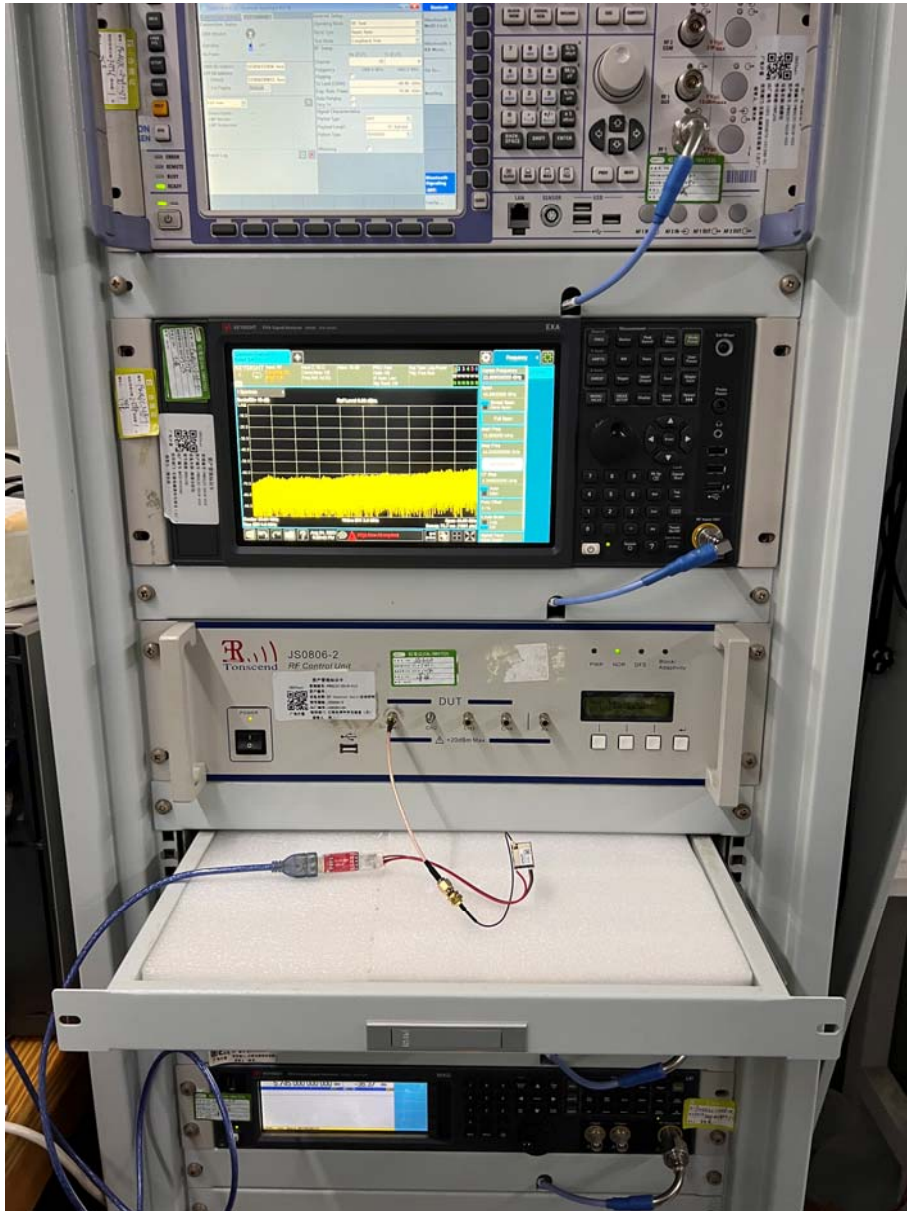

**Attachment 2:**

**Test Setup Photo  
EMC3090E**

Description: Radiated Emission Test Setup for 30MHz ~ 1GHz

Description: Radiated Emission Test Setup for Above 1GHz

Description: Conducted Test Setup Photo

### EMC3090P

Description: Radiated Emission Test Setup for 30MHz ~ 1GHz

Description: Radiated Emission Test Setup for Above 1GHz

Description: Conducted Test Setup Photo