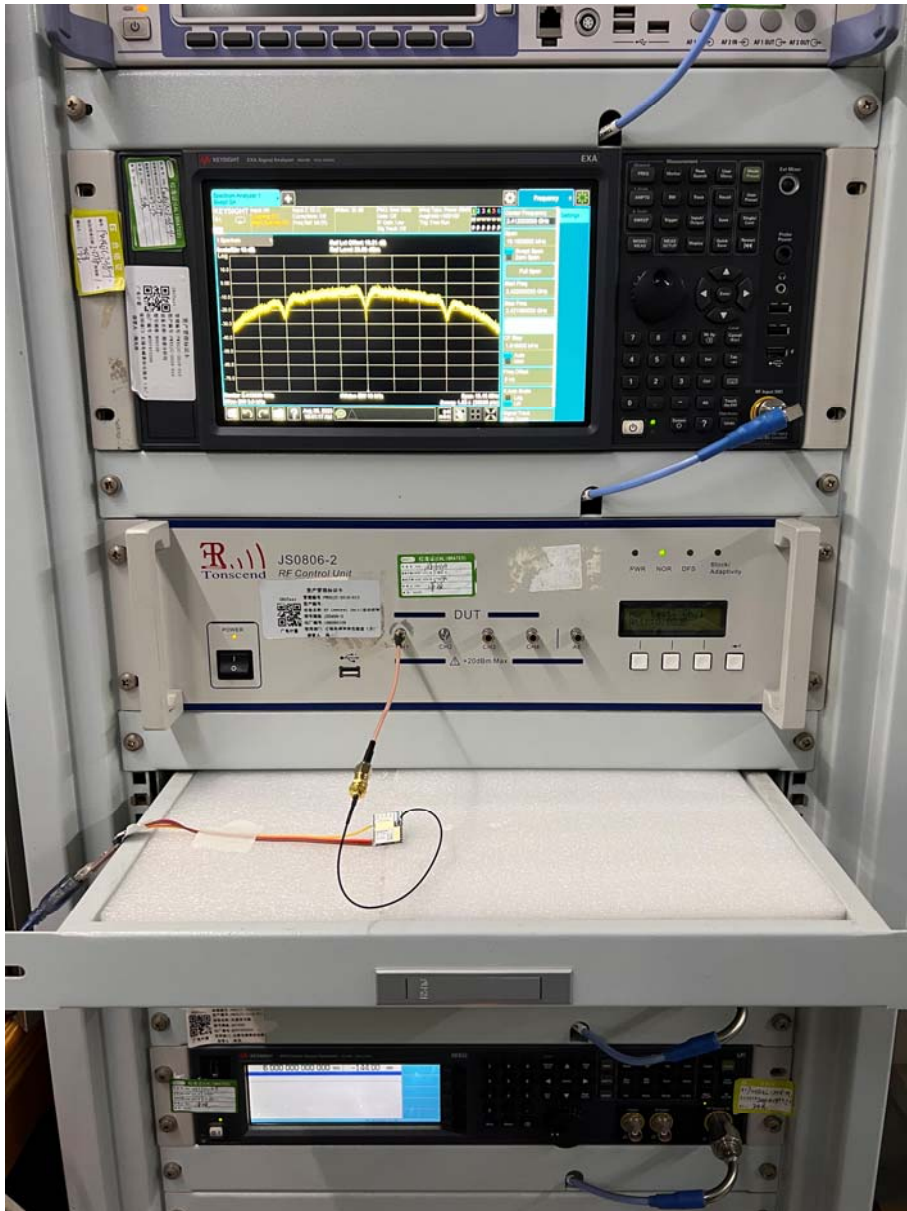

**Attachment 2:**

**Test Setup Photo  
EMC3090E**

Description: Radiated Emission Test Setup for 30MHz ~ 1GHz

Description: Radiated Emission Test Setup for Above 1GHz

Description: Conducted Test Setup Photo

### EMC3090P

Description: Radiated Emission Test Setup for 30MHz ~ 1GHz

Description: Radiated Emission Test Setup for Above 1GHz

Description: Conducted Test Setup Photo