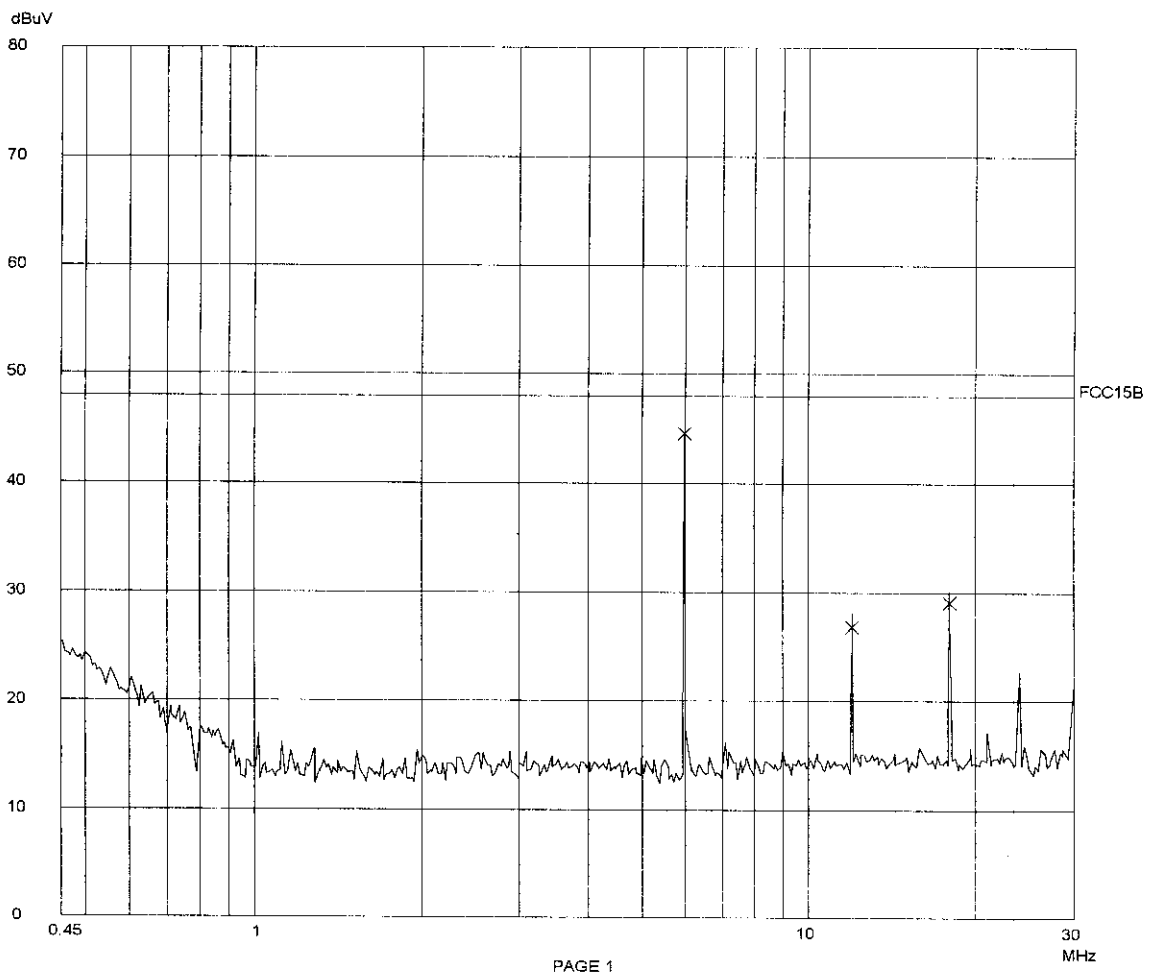

Intertek Testing Services

ETL SEMKO

Model : AS-CF119/N

Report No.: 0113416

Tested By: Ben, Report No.: 0113416

Scan Settings (1 Range)

Frequencies			Receiver Settings					
Start	Stop	Step	IF BW	Detector	M-Time	Atten	Preamp	OpRge
450k	30M	5k	10k	PK	20ms	AUTO	LN	OFF 60dB

Final Measurement: x QP
Meas Time: 1 s
Subranges: 16
Acc Margin: 20dB

Transducer No.	Start	Stop	Name
21	9k	30M	EW0698

Ctrl No.: N/A

Intertek Testing Services

ETL SEMKO

Model : AS-CF119/N

Report No.: 0113416

Tested By: Ben, Report No.: 0113416

Scan Settings (1 Range)

Frequencies			Receiver Settings					
Start	Stop	Step	IF BW	Detector	M-Time	Atten	Preamp	OpRge
450k	30M	5k	10k	PK	20ms	AUTO	LN OFF	60dB

Final Measurement