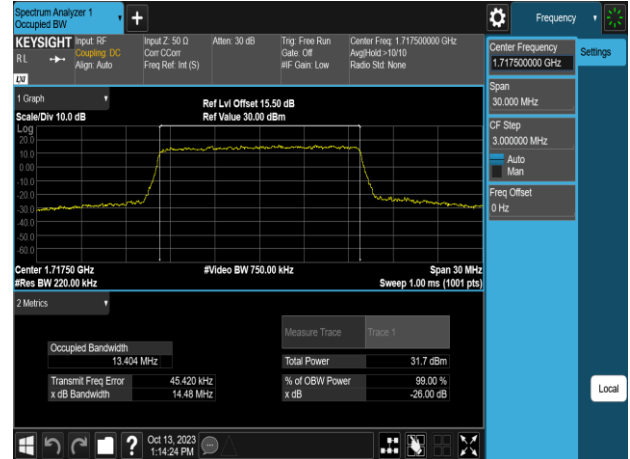

Band66\_10MHz\_16QAM\_RB50\_0\_CH132022

Band66\_10MHz\_16QAM\_RB50\_0\_CH132322

Band66\_10MHz\_16QAM\_RB50\_0\_CH132622

Band66\_10MHz\_64QAM\_RB50\_0\_CH132022

Band66\_15MHz\_QPSK\_RB75\_0\_CH132047

Band66\_10MHz\_64QAM\_RB50\_0\_CH132322