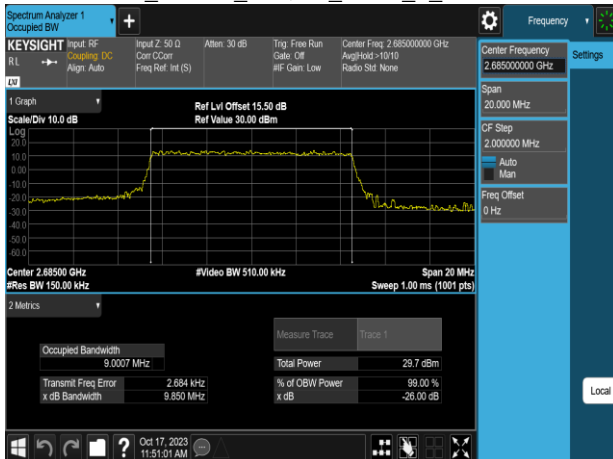

Band41_10MHz_64QAM_RB50_0_CH39700

Band41_10MHz_16QAM_RB50_0_CH41540