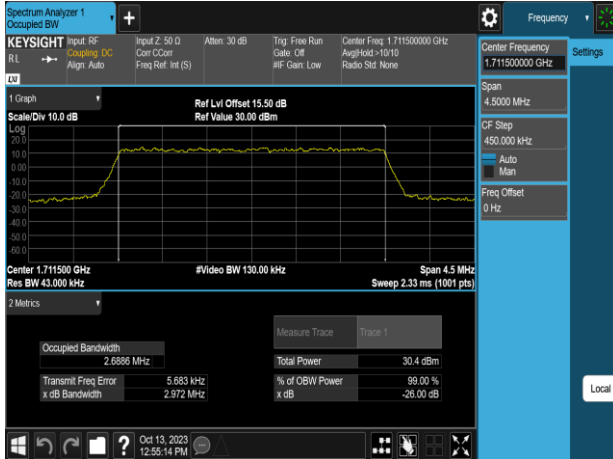

Band66_3MHz_16QAM_RB15_0_CH132322

Band66_3MHz_16QAM_RB15_0_CH131987