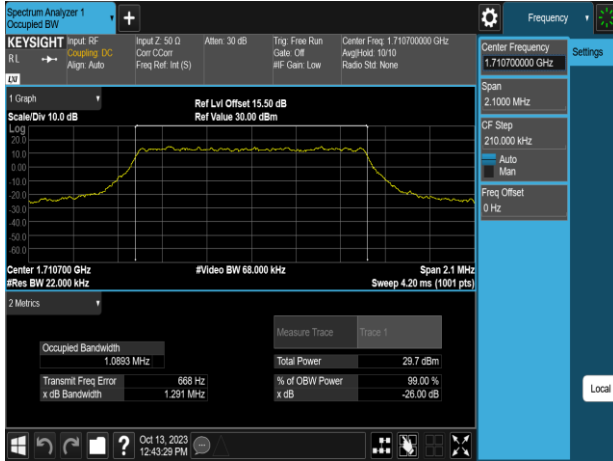

Band66 1.4MHz 64QAM_RB6_0_CH132322

Band66 1.4MHz 64QAM_RB6_0_CH131979