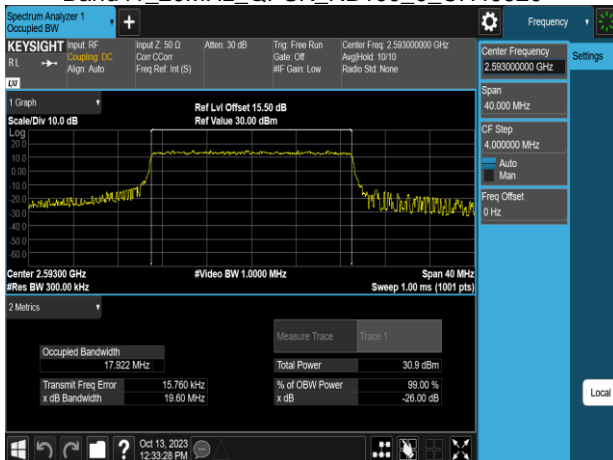

Band41\_20MHz\_QPSK\_RB100\_0\_CH39750

Band41\_20MHz\_QPSK\_RB100\_0\_CH41490

Band41\_20MHz\_QPSK\_RB100\_0\_CH39790

Band41\_20MHz\_16QAM\_RB100\_0\_CH39750

Band41\_20MHz\_QPSK\_RB100\_0\_CH40620

Band41\_20MHz\_16QAM\_RB100\_0\_CH39790