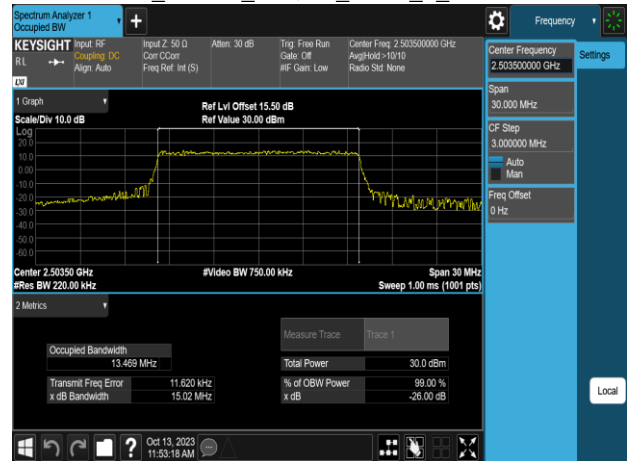

Band41\_15MHz\_QPSK\_RB75\_0\_CH39725

Band41\_15MHz\_QPSK\_RB75\_0\_CH41515

Band41\_15MHz\_QPSK\_RB75\_0\_CH39765

Band41\_15MHz\_16QAM\_RB75\_0\_CH39725

Band41\_15MHz\_QPSK\_RB75\_0\_CH40620

Band41\_15MHz\_16QAM\_RB75\_0\_CH39765