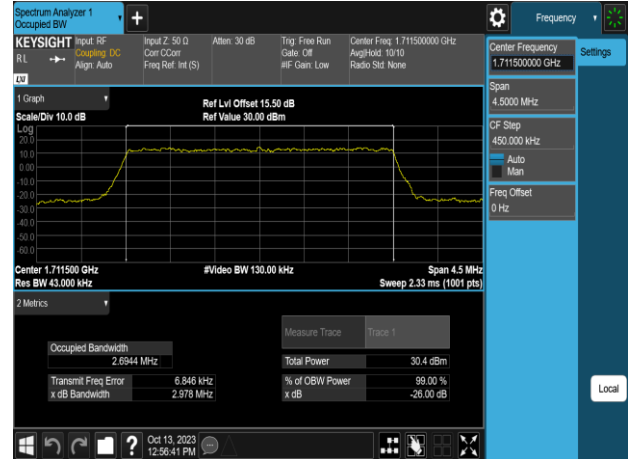

Band66_3MHz_64QAM_RB15_0_CH132322

Band66_3MHz_64QAM_RB15_0_CH131987