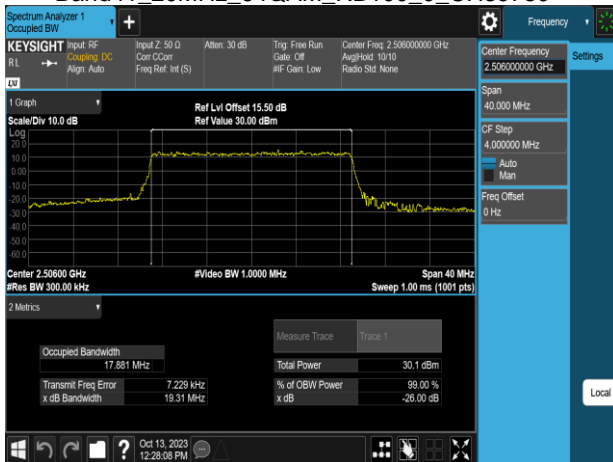

Band41\_20MHz\_16QAM\_RB100\_0\_CH40620

Band41\_20MHz\_64QAM\_RB100\_0\_CH39790

Band41\_20MHz\_16QAM\_RB100\_0\_CH41490

Band41\_20MHz\_64QAM\_RB100\_0\_CH40620

Band41\_20MHz\_64QAM\_RB100\_0\_CH39750

Band41\_20MHz\_64QAM\_RB100\_0\_CH41490