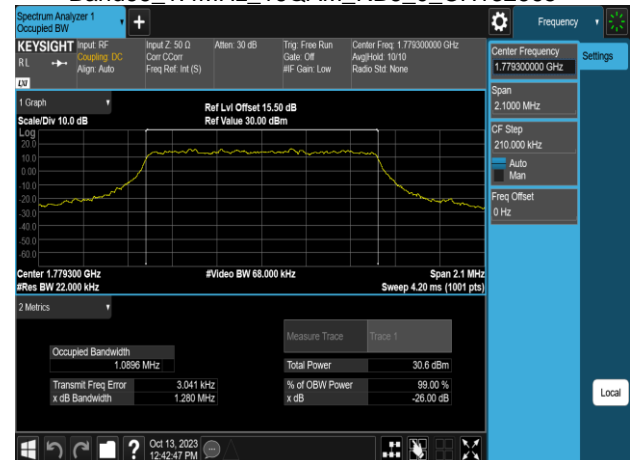

Band66 1.4MHz QPSK\_RB6\_0\_CH131979

Band66 1.4MHz\_16QAM\_RB6\_0\_CH131979

Band66 1.4MHz QPSK\_RB6\_0\_CH132322

Band66 1.4MHz\_16QAM\_RB6\_0\_CH132322

Band66 1.4MHz QPSK\_RB6\_0\_CH132665

Band66 1.4MHz\_16QAM\_RB6\_0\_CH132665