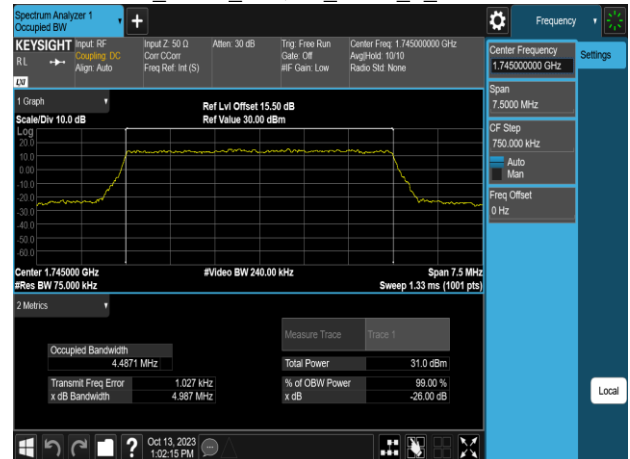

Band66\_5MHz\_QPSK\_RB25\_0\_CH131997

Band66\_5MHz\_16QAM\_RB25\_0\_CH131997

Band66\_5MHz\_QPSK\_RB25\_0\_CH132322

Band66\_5MHz\_16QAM\_RB25\_0\_CH132322

Band66\_5MHz\_QPSK\_RB25\_0\_CH132647

Band66\_5MHz\_16QAM\_RB25\_0\_CH132647