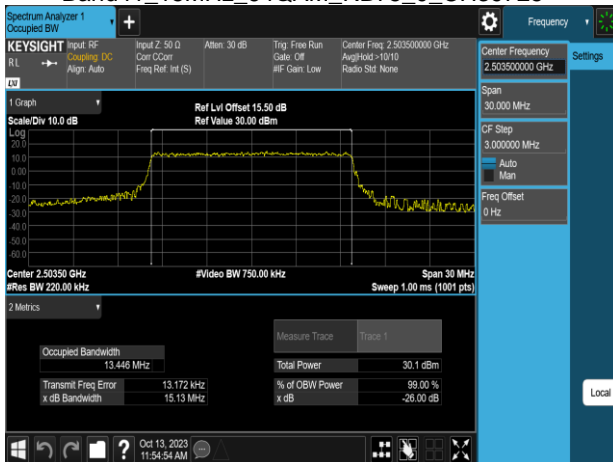

Band41\_15MHz\_16QAM\_RB75\_0\_CH40620

Band41\_15MHz\_64QAM\_RB75\_0\_CH39765

Band41\_15MHz\_16QAM\_RB75\_0\_CH41515

Band41\_15MHz\_64QAM\_RB75\_0\_CH40620

Band41\_15MHz\_64QAM\_RB75\_0\_CH39725

Band41\_15MHz\_64QAM\_RB75\_0\_CH41515