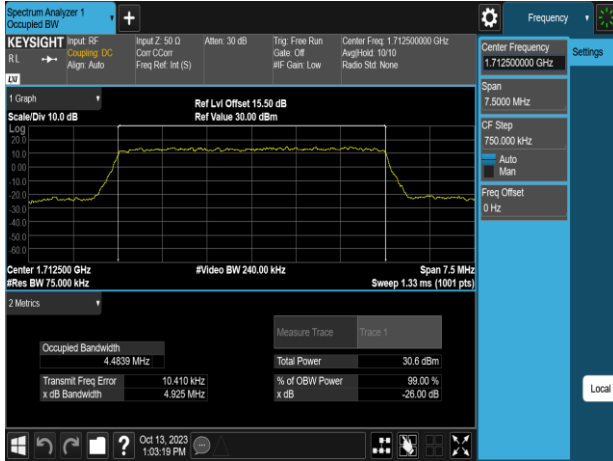

Band66_5MHz_64QAM_RB25_0_CH132322

Band66_5MHz_64QAM_RB25_0_CH131997