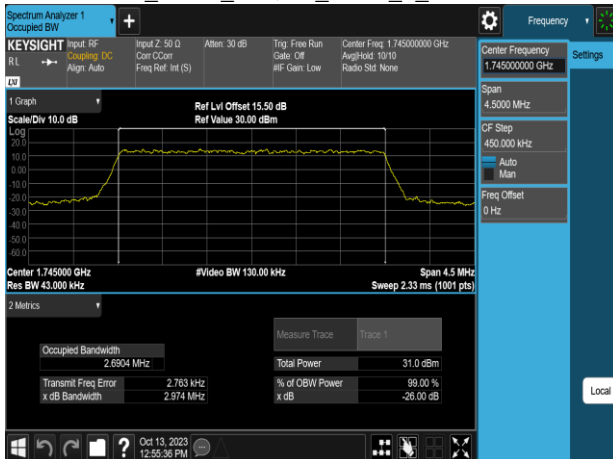

Band66_3MHz_16QAM_RB15_0_CH132657

Band66_3MHz_16QAM_RB15_0_CH132322