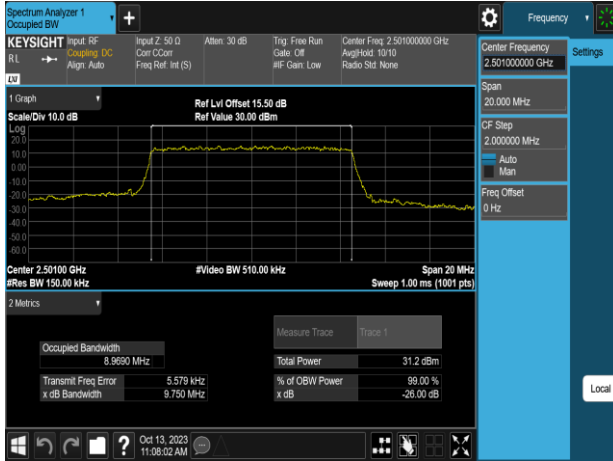

Band41\_10MHz\_QPSK\_RB50\_0\_CH39700

Band41\_10MHz\_QPSK\_RB50\_0\_CH41540

Band41\_10MHz\_QPSK\_RB50\_0\_CH39740

Band41\_10MHz\_16QAM\_RB50\_0\_CH39700

Band41\_10MHz\_QPSK\_RB50\_0\_CH40620

Band41\_10MHz\_16QAM\_RB50\_0\_CH39740