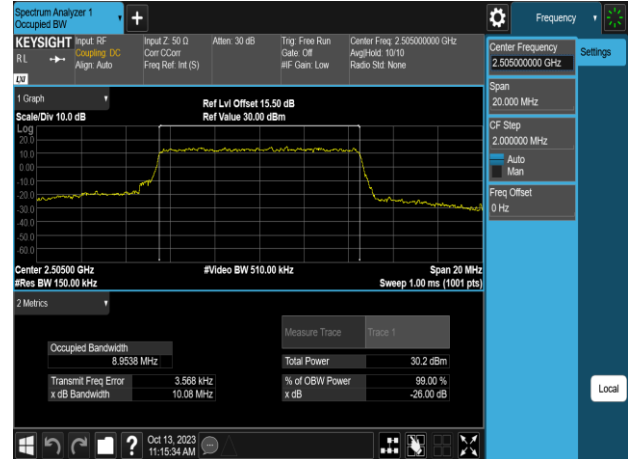

Band41_10MHz_64QAM_RB50_0_CH40620

Band41_10MHz_64QAM_RB50_0_CH39740