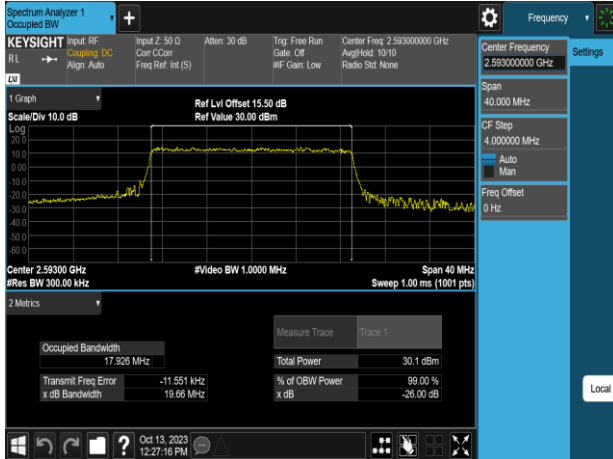

Band41_20MHz_16QAM_RB100_0_CH41490

Band41_20MHz_16QAM_RB100_0_CH40620