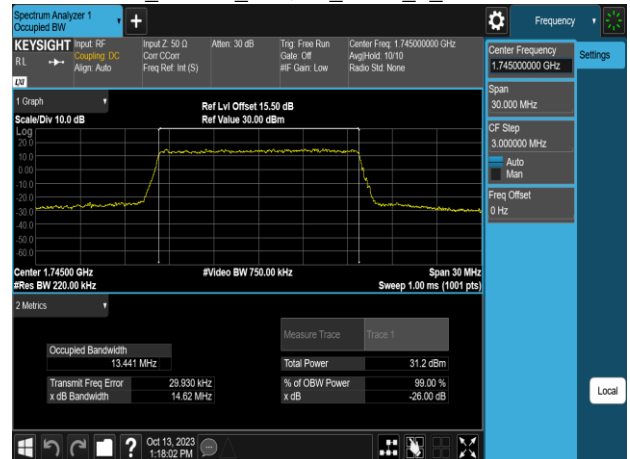

Band66_15MHz_64QAM_RB75_0_CH132597

Band66_15MHz_64QAM_RB75_0_CH132322