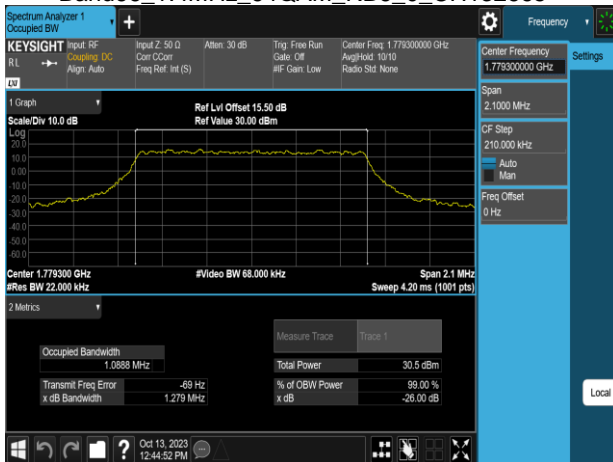

Band66 1.4MHz 64QAM\_RB6\_0\_CH131979

Band66 3MHz QPSK\_RB15\_0\_CH131987

Band66 1.4MHz 64QAM\_RB6\_0\_CH132322

Band66 3MHz QPSK\_RB15\_0\_CH132322

Band66 1.4MHz 64QAM\_RB6\_0\_CH132665

Band66 3MHz QPSK\_RB15\_0\_CH132657