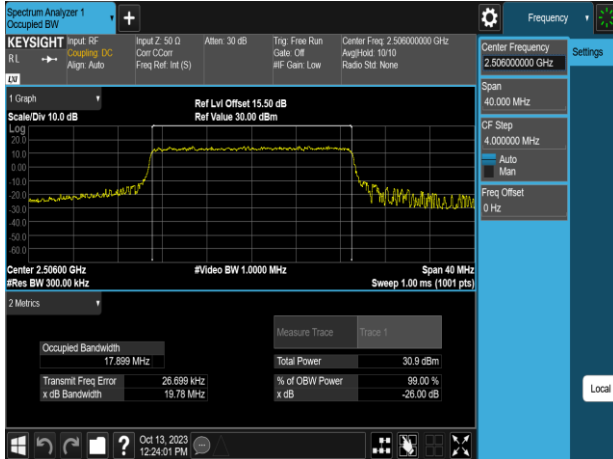

Band41_20MHz_QPSK_RB100_0_CH39790

Band41_20MHz_QPSK_RB100_0_CH39750