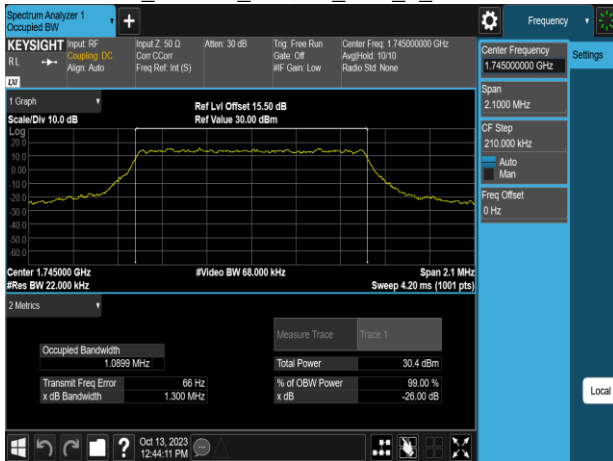

Band66 1.4MHz 64QAM_RB6_0_CH132665

Band66 1.4MHz 64QAM_RB6_0_CH132322