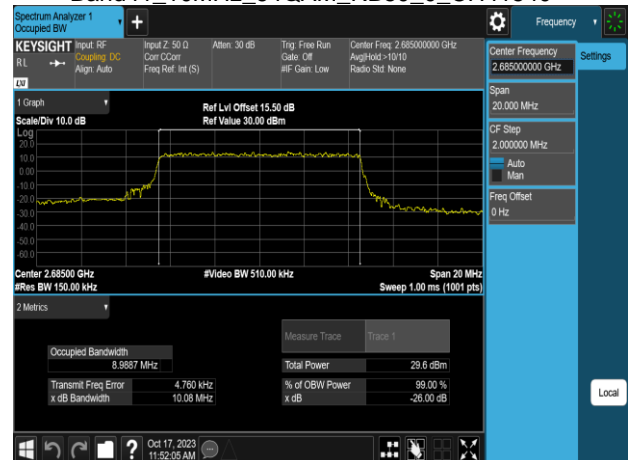

Band41\_10MHz\_16QAM\_RB50\_0\_CH40620

Band41\_10MHz\_64QAM\_RB50\_0\_CH39740

Band41\_10MHz\_16QAM\_RB50\_0\_CH41540

Band41\_10MHz\_64QAM\_RB50\_0\_CH40620

Band41\_10MHz\_64QAM\_RB50\_0\_CH39700

Band41\_10MHz\_64QAM\_RB50\_0\_CH41540