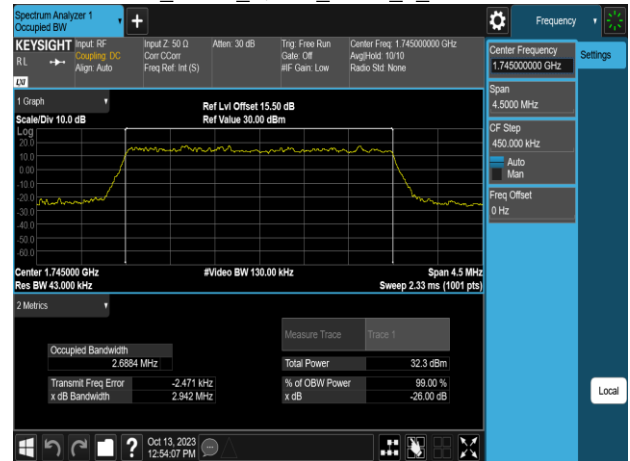

Band66 1.4MHz 64QAM\_RB6\_0\_CH131979

Band66 3MHz QPSK\_RB15\_0\_CH131987

Band66 1.4MHz 64QAM\_RB6\_0\_CH132322

Band66 3MHz QPSK\_RB15\_0\_CH132322

Band66 1.4MHz 64QAM\_RB6\_0\_CH132665

Band66 3MHz QPSK\_RB15\_0\_CH132657