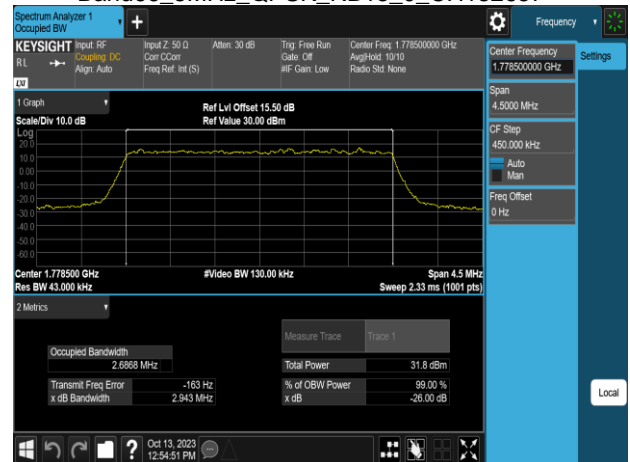

Band66 1.4MHz 64QAM\_RB6\_0\_CH131979

Band66 3MHz QPSK\_RB15\_0\_CH131987

Band66 1.4MHz 64QAM\_RB6\_0\_CH132322

Band66 3MHz QPSK\_RB15\_0\_CH132322

Band66 1.4MHz 64QAM\_RB6\_0\_CH132665

Band66 3MHz QPSK\_RB15\_0\_CH132657