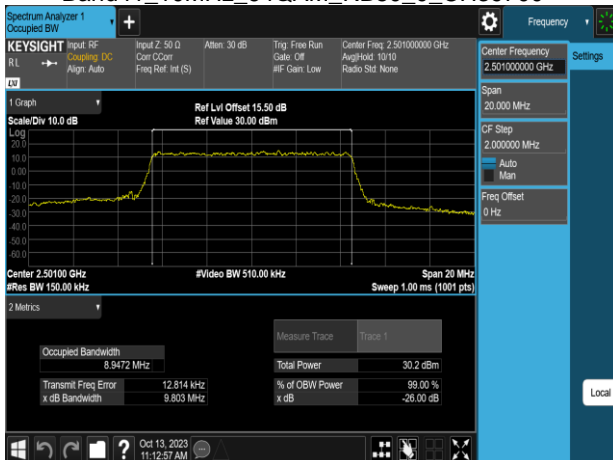

Band41\_10MHz\_16QAM\_RB50\_0\_CH40620

Band41\_10MHz\_64QAM\_RB50\_0\_CH39740

Band41\_10MHz\_16QAM\_RB50\_0\_CH41540

Band41\_10MHz\_64QAM\_RB50\_0\_CH40620

Band41\_10MHz\_64QAM\_RB50\_0\_CH39700

Band41\_10MHz\_64QAM\_RB50\_0\_CH41540