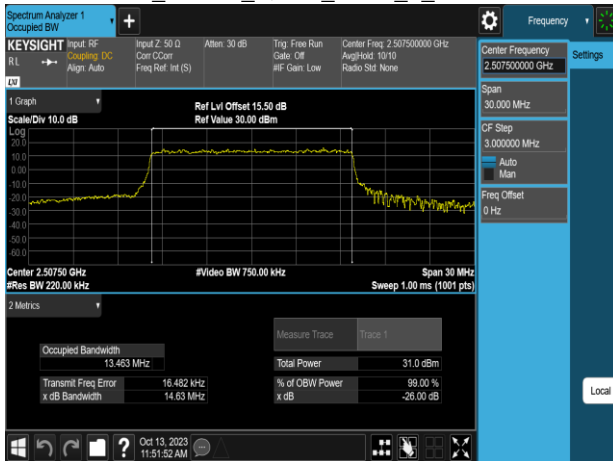

Band41_15MHz_QPSK_RB75_0_CH40620

Band41_15MHz_QPSK_RB75_0_CH39765