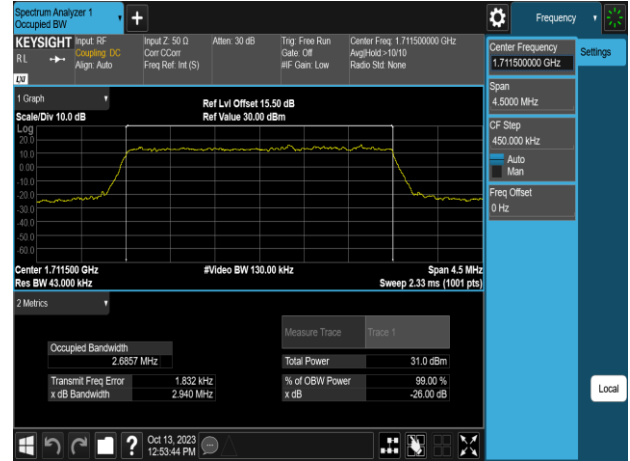

Band66 3MHz QPSK_RB15_0_CH132322

Band66 3MHz QPSK_RB15_0_CH131987