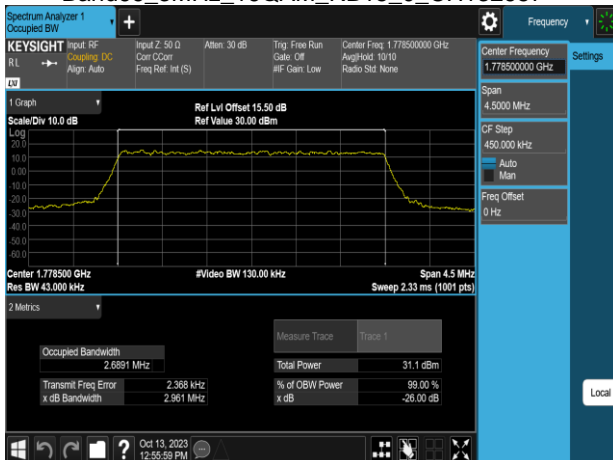

Band66\_3MHz\_16QAM\_RB15\_0\_CH131987

Band66\_3MHz\_64QAM\_RB15\_0\_CH131987

Band66\_3MHz\_16QAM\_RB15\_0\_CH132322

Band66\_3MHz\_64QAM\_RB15\_0\_CH132322

Band66\_3MHz\_16QAM\_RB15\_0\_CH132657

Band66\_3MHz\_64QAM\_RB15\_0\_CH132657