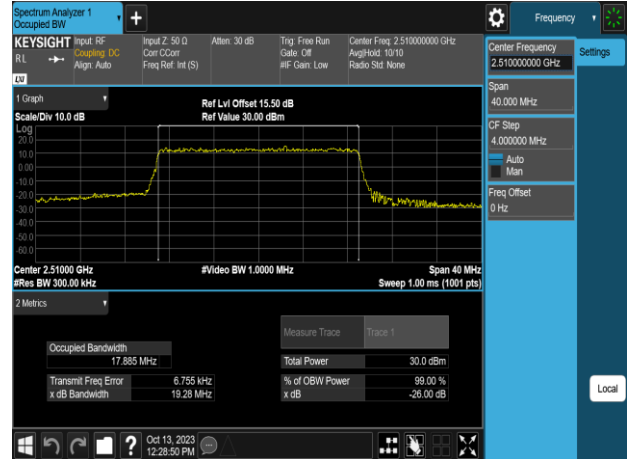

Band41_20MHz_64QAM_RB100_0_CH40620

Band41_20MHz_64QAM_RB100_0_CH39790