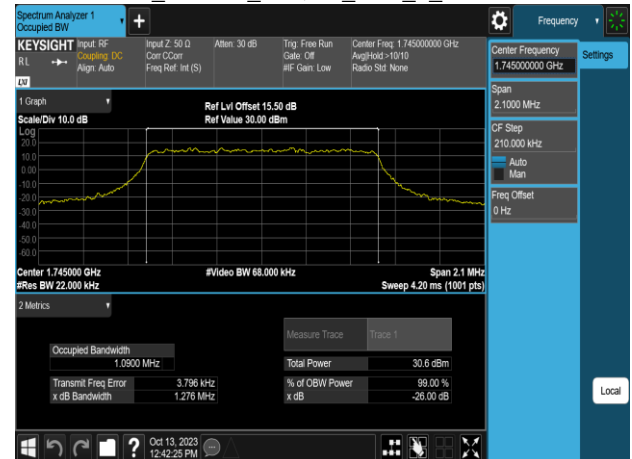

Band66 1.4MHz QPSK\_RB6\_0\_CH131979

Band66 1.4MHz\_16QAM\_RB6\_0\_CH131979

Band66 1.4MHz QPSK\_RB6\_0\_CH132322

Band66 1.4MHz\_16QAM\_RB6\_0\_CH132322

Band66 1.4MHz QPSK\_RB6\_0\_CH132665

Band66 1.4MHz\_16QAM\_RB6\_0\_CH132665