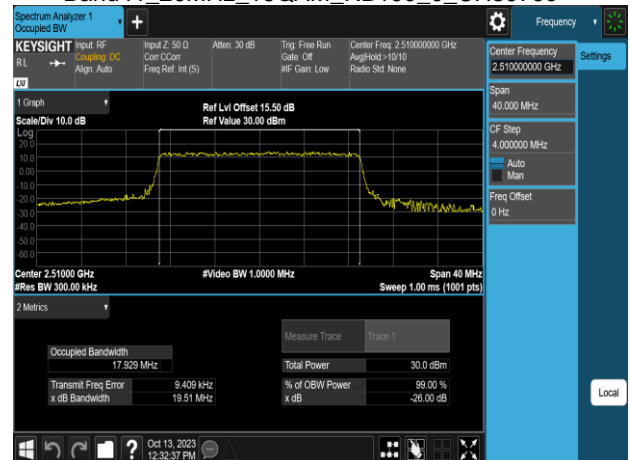

Band41\_20MHz\_QPSK\_RB100\_0\_CH39750

Band41\_20MHz\_QPSK\_RB100\_0\_CH41490

Band41\_20MHz\_QPSK\_RB100\_0\_CH39790

Band41\_20MHz\_16QAM\_RB100\_0\_CH39750

Band41\_20MHz\_QPSK\_RB100\_0\_CH40620

Band41\_20MHz\_16QAM\_RB100\_0\_CH39790