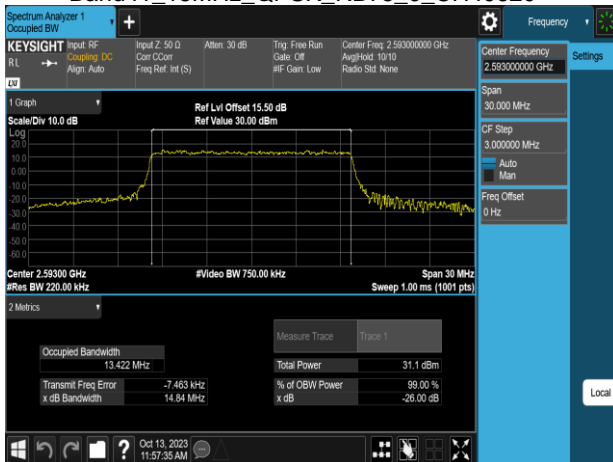

Band41\_15MHz\_QPSK\_RB75\_0\_CH39725

Band41\_15MHz\_QPSK\_RB75\_0\_CH41515

Band41\_15MHz\_QPSK\_RB75\_0\_CH39765

Band41\_15MHz\_16QAM\_RB75\_0\_CH39725

Band41\_15MHz\_QPSK\_RB75\_0\_CH40620

Band41\_15MHz\_16QAM\_RB75\_0\_CH39765