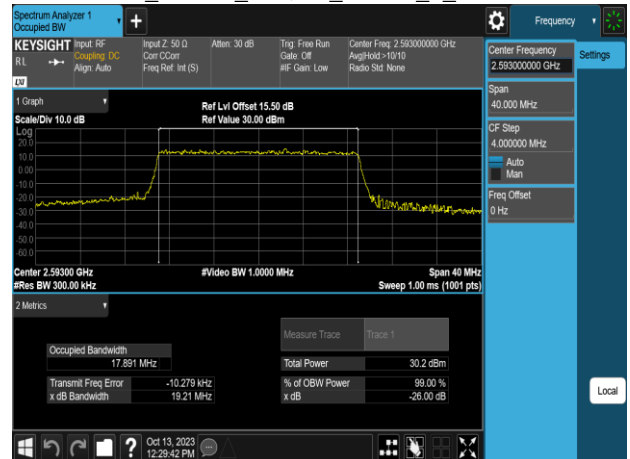

Band41\_20MHz\_16QAM\_RB100\_0\_CH40620

Band41\_20MHz\_64QAM\_RB100\_0\_CH39790

Band41\_20MHz\_16QAM\_RB100\_0\_CH41490

Band41\_20MHz\_64QAM\_RB100\_0\_CH40620

Band41\_20MHz\_64QAM\_RB100\_0\_CH39750

Band41\_20MHz\_64QAM\_RB100\_0\_CH41490