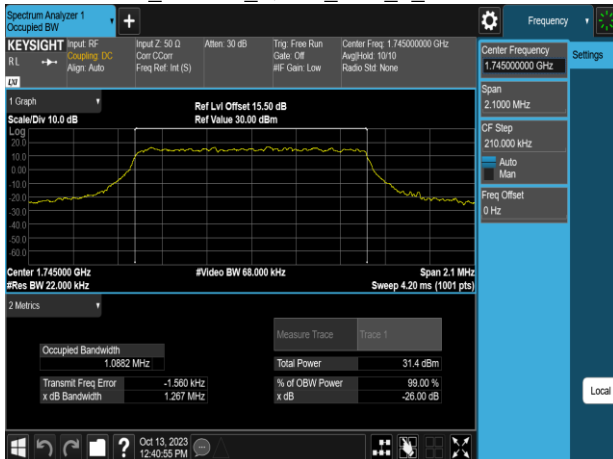

Band66 1.4MHz QPSK_RB6_0_CH132665

Band66 1.4MHz QPSK_RB6_0_CH132322