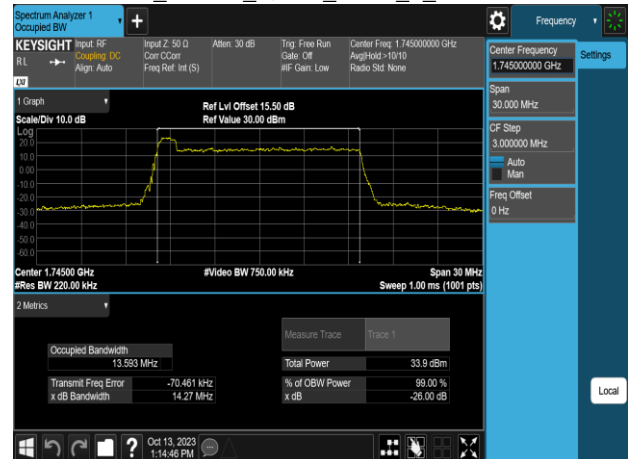

Band66_15MHz_QPSK_RB75_0_CH132597

Band66_15MHz_QPSK_RB75_0_CH132322