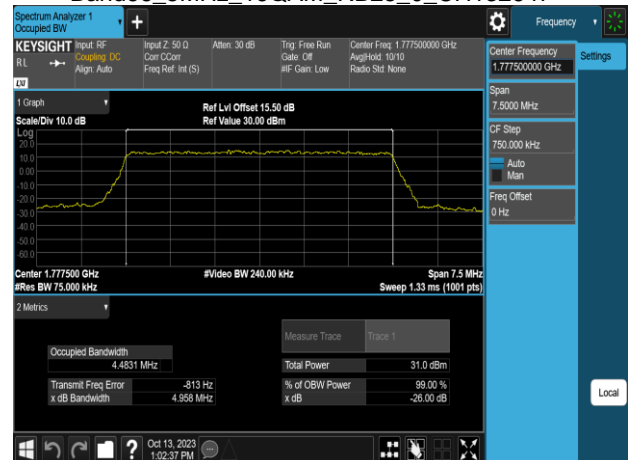

Band66\_5MHz\_QPSK\_RB25\_0\_CH131997

Band66\_5MHz\_16QAM\_RB25\_0\_CH131997

Band66\_5MHz\_QPSK\_RB25\_0\_CH132322

Band66\_5MHz\_16QAM\_RB25\_0\_CH132322

Band66\_5MHz\_QPSK\_RB25\_0\_CH132647

Band66\_5MHz\_16QAM\_RB25\_0\_CH132647