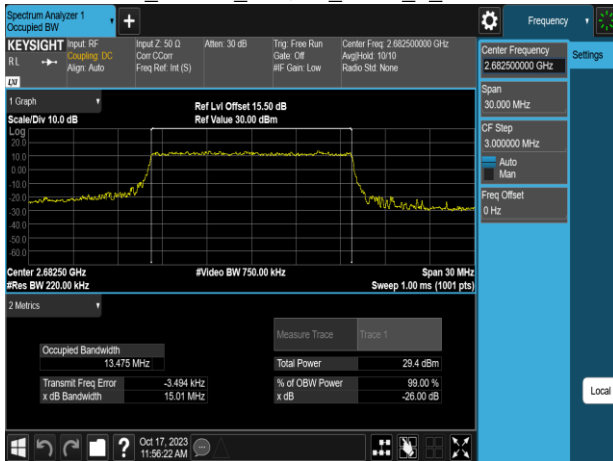

Band41_15MHz_64QAM_RB75_0_CH39725

Band41_15MHz_16QAM_RB75_0_CH41515