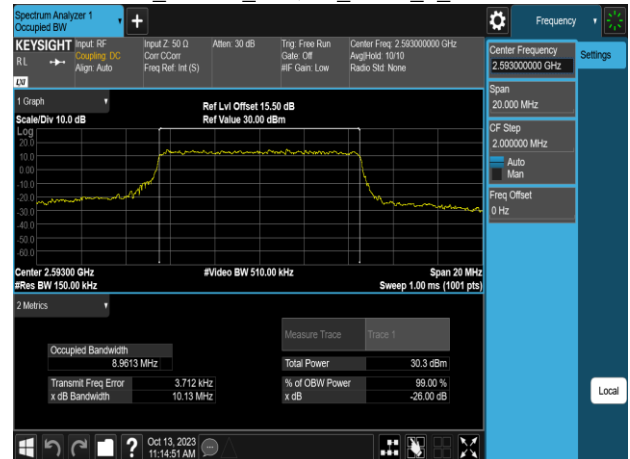

Band41\_10MHz\_16QAM\_RB50\_0\_CH40620

Band41\_10MHz\_64QAM\_RB50\_0\_CH39740

Band41\_10MHz\_16QAM\_RB50\_0\_CH41540

Band41\_10MHz\_64QAM\_RB50\_0\_CH40620

Band41\_10MHz\_64QAM\_RB50\_0\_CH39700

Band41\_10MHz\_64QAM\_RB50\_0\_CH41540