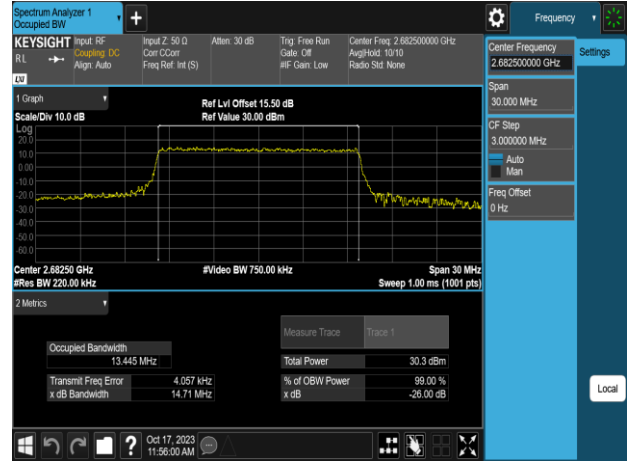

Band41_15MHz_16QAM_RB75_0_CH39725

Band41_15MHz_QPSK_RB75_0_CH41515