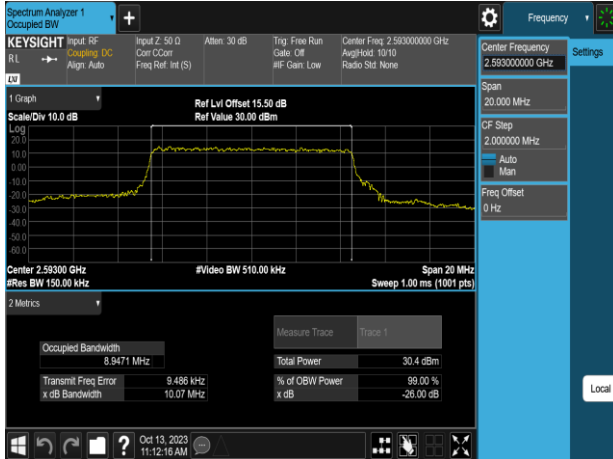

Band41_10MHz_16QAM_RB50_0_CH41540

Band41_10MHz_16QAM_RB50_0_CH40620