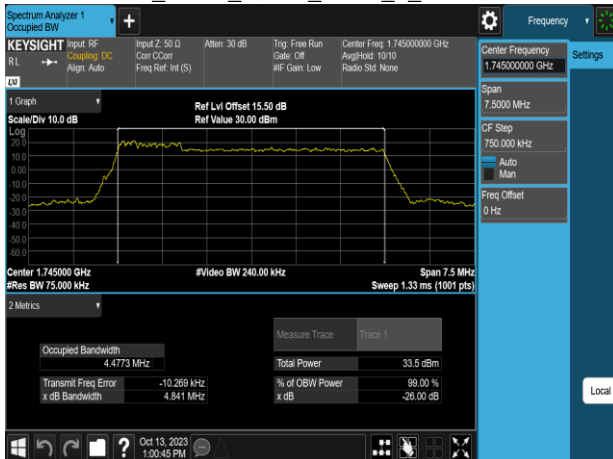

Band66_5MHz_QPSK_RB25_0_CH132647

Band66_5MHz_QPSK_RB25_0_CH132322