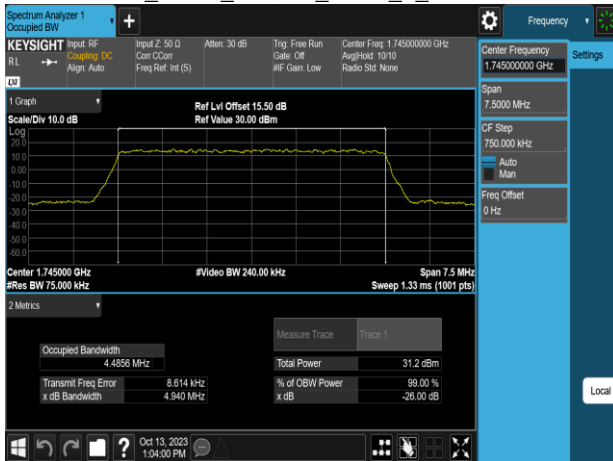

Band66_5MHz_64QAM_RB25_0_CH132647

Band66_5MHz_64QAM_RB25_0_CH132322