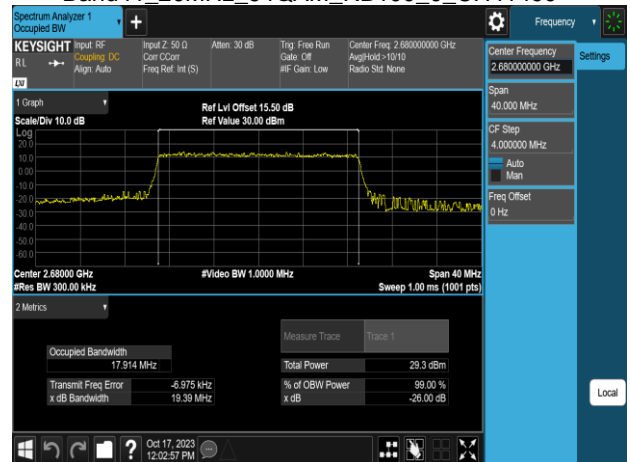

Band41\_20MHz\_16QAM\_RB100\_0\_CH40620

Band41\_20MHz\_64QAM\_RB100\_0\_CH39790

Band41\_20MHz\_16QAM\_RB100\_0\_CH41490

Band41\_20MHz\_64QAM\_RB100\_0\_CH40620

Band41\_20MHz\_64QAM\_RB100\_0\_CH39750

Band41\_20MHz\_64QAM\_RB100\_0\_CH41490