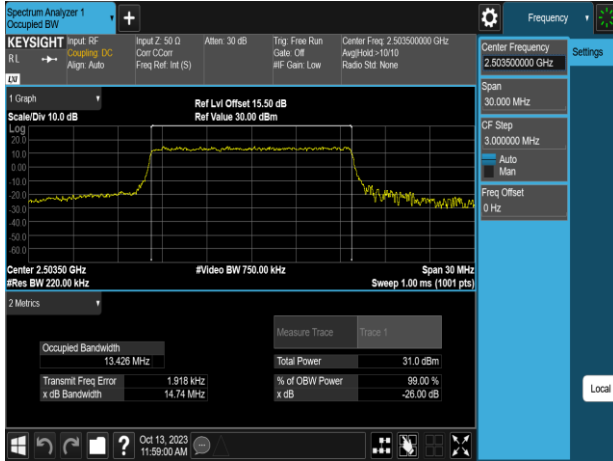

Band41_15MHz_QPSK_RB75_0_CH39765

Band41_15MHz_QPSK_RB75_0_CH39725