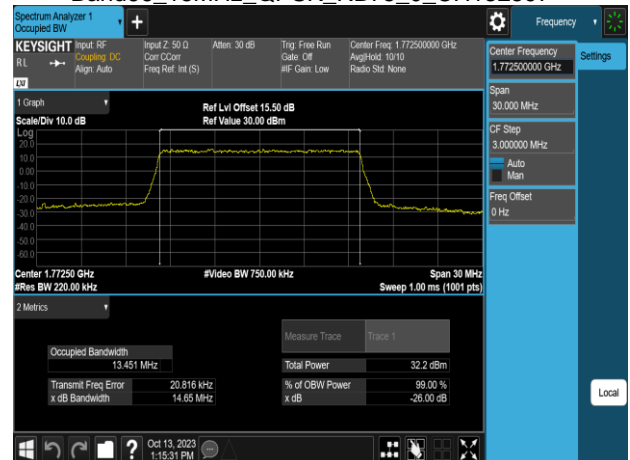

Band66_15MHz_64QAM_RB75_0_CH132047

Band66_15MHz_QPSK_RB75_0_CH132597