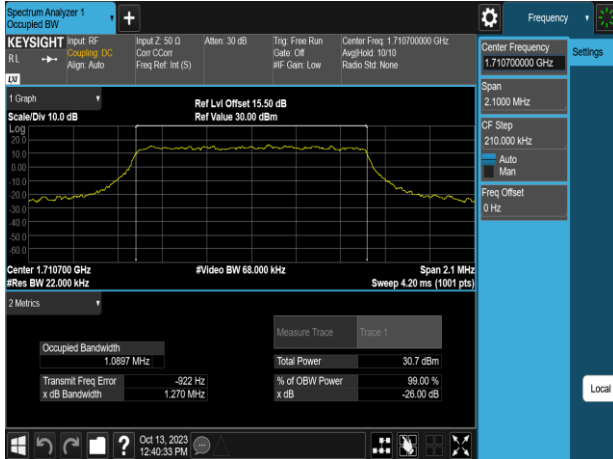

Band66 1.4MHz QPSK_RB6_0_CH132322

Band66 1.4MHz QPSK_RB6_0_CH131979