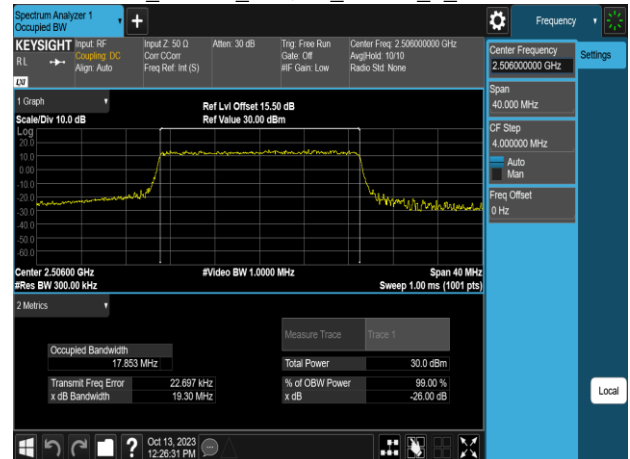

Band41\_20MHz\_QPSK\_RB100\_0\_CH39750

Band41\_20MHz\_QPSK\_RB100\_0\_CH41490

Band41\_20MHz\_QPSK\_RB100\_0\_CH39790

Band41\_20MHz\_16QAM\_RB100\_0\_CH39750

Band41\_20MHz\_QPSK\_RB100\_0\_CH40620

Band41\_20MHz\_16QAM\_RB100\_0\_CH39790