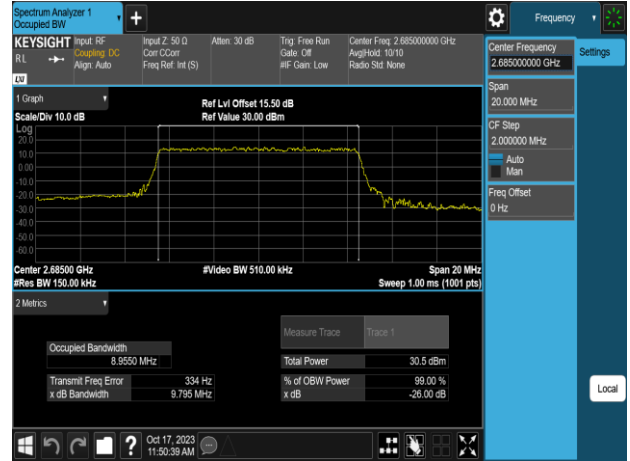

Band41\_10MHz\_QPSK\_RB50\_0\_CH39700

Band41\_10MHz\_QPSK\_RB50\_0\_CH41540

Band41\_10MHz\_QPSK\_RB50\_0\_CH39740

Band41\_10MHz\_16QAM\_RB50\_0\_CH39700

Band41\_10MHz\_QPSK\_RB50\_0\_CH40620

Band41\_10MHz\_16QAM\_RB50\_0\_CH39740