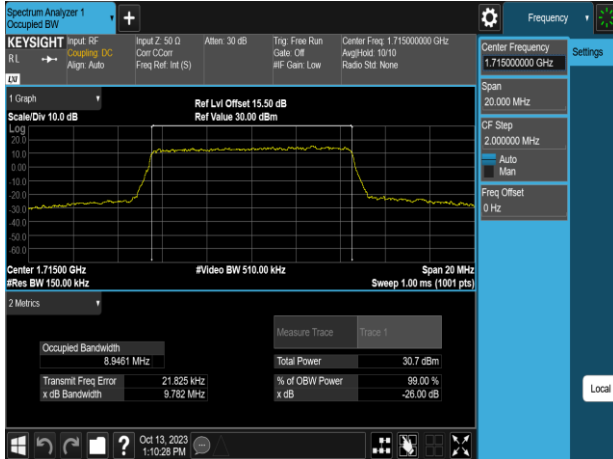

Band66\_10MHz\_16QAM\_RB50\_0\_CH132022

Band66\_10MHz\_16QAM\_RB50\_0\_CH132322

Band66\_10MHz\_16QAM\_RB50\_0\_CH132622

Band66\_10MHz\_64QAM\_RB50\_0\_CH132022

Band66\_15MHz\_QPSK\_RB75\_0\_CH132047

Band66\_10MHz\_64QAM\_RB50\_0\_CH132322