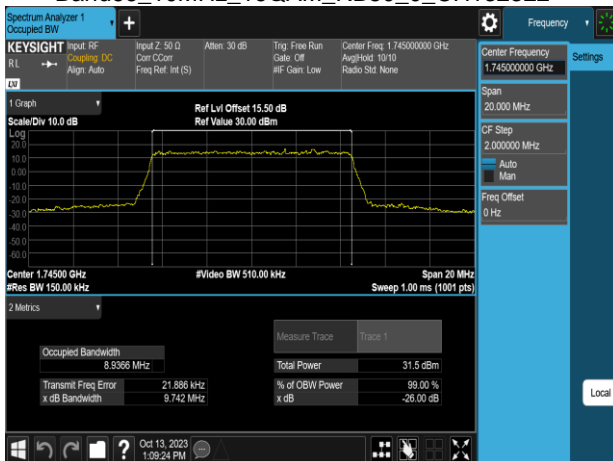

Band66_10MHz_16QAM_RB50_0_CH132622

Band66_10MHz_16QAM_RB50_0_CH132322