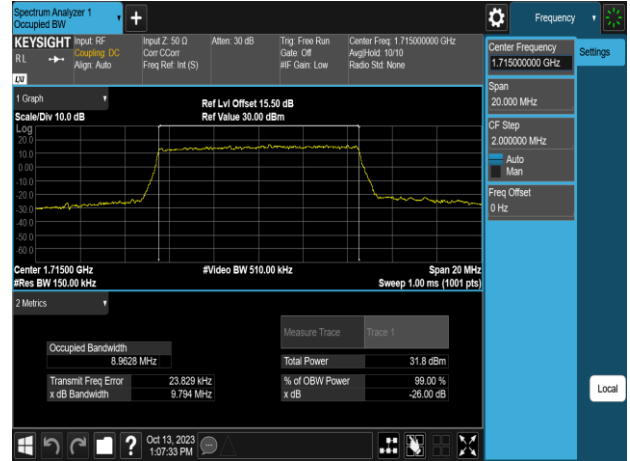

Band66_10MHz_QPSK_RB50_0_CH132322

Band66_10MHz_QPSK_RB50_0_CH132022