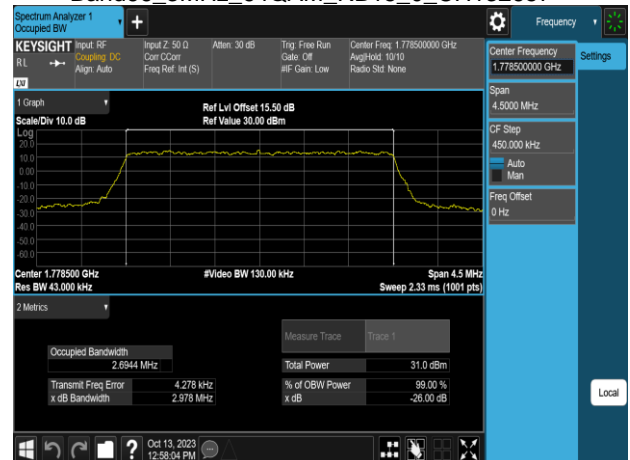

Band66\_3MHz\_16QAM\_RB15\_0\_CH131987

Band66\_3MHz\_64QAM\_RB15\_0\_CH131987

Band66\_3MHz\_16QAM\_RB15\_0\_CH132322

Band66\_3MHz\_64QAM\_RB15\_0\_CH132322

Band66\_3MHz\_16QAM\_RB15\_0\_CH132657

Band66\_3MHz\_64QAM\_RB15\_0\_CH132657