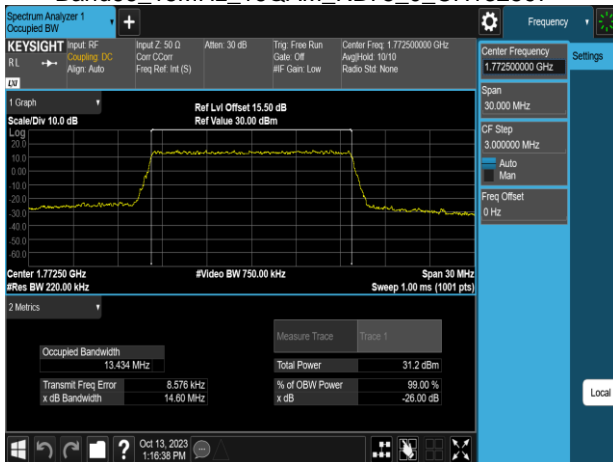

Band66_15MHz_16QAM_RB75_0_CH132597