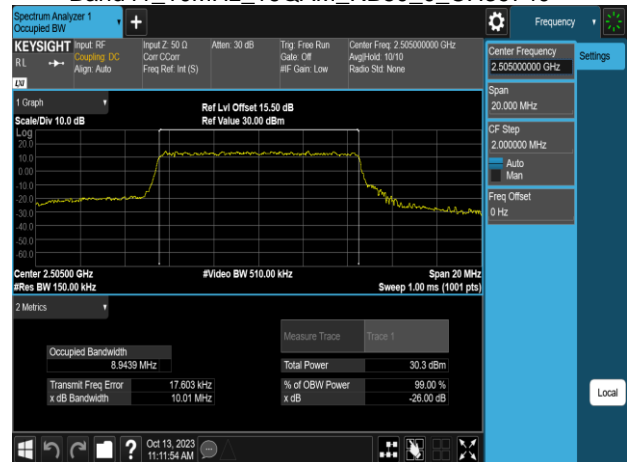

Band41\_10MHz\_QPSK\_RB50\_0\_CH39700

Band41\_10MHz\_QPSK\_RB50\_0\_CH41540

Band41\_10MHz\_QPSK\_RB50\_0\_CH39740

Band41\_10MHz\_16QAM\_RB50\_0\_CH39700

Band41\_10MHz\_QPSK\_RB50\_0\_CH40620

Band41\_10MHz\_16QAM\_RB50\_0\_CH39740