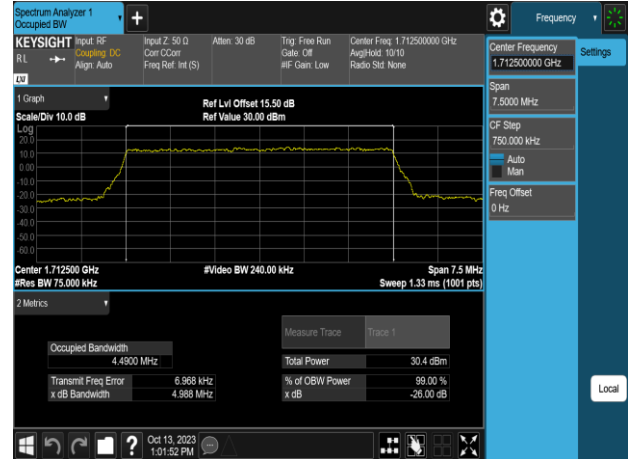

Band66_5MHz_16QAM_RB25_0_CH132322

Band66_5MHz_16QAM_RB25_0_CH131997