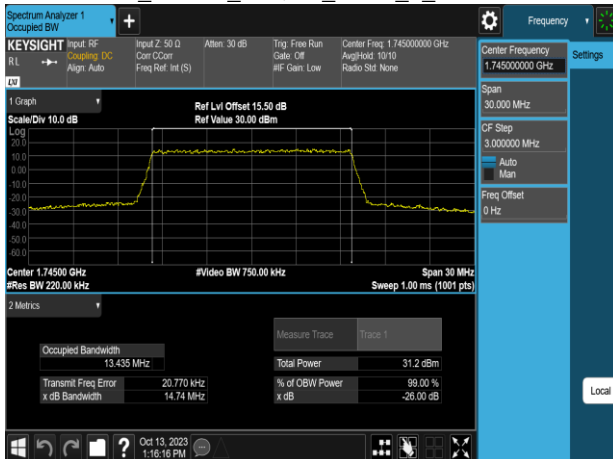

Band66\_15MHz\_QPSK\_RB75\_0\_CH132322

Band66\_10MHz\_64QAM\_RB50\_0\_CH132622

Band66\_15MHz\_QPSK\_RB75\_0\_CH132597

Band66\_15MHz\_16QAM\_RB75\_0\_CH132047

Band66\_15MHz\_64QAM\_RB75\_0\_CH132047

Band66\_15MHz\_16QAM\_RB75\_0\_CH132322