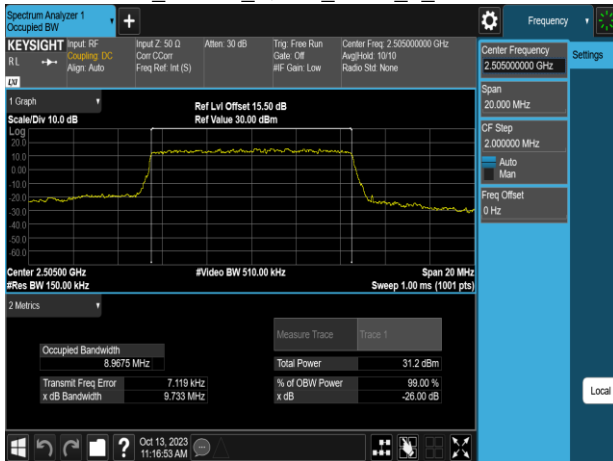

Band41\_10MHz\_QPSK\_RB50\_0\_CH39700

Band41\_10MHz\_QPSK\_RB50\_0\_CH41540

Band41\_10MHz\_QPSK\_RB50\_0\_CH39740

Band41\_10MHz\_16QAM\_RB50\_0\_CH39700

Band41\_10MHz\_QPSK\_RB50\_0\_CH40620

Band41\_10MHz\_16QAM\_RB50\_0\_CH39740