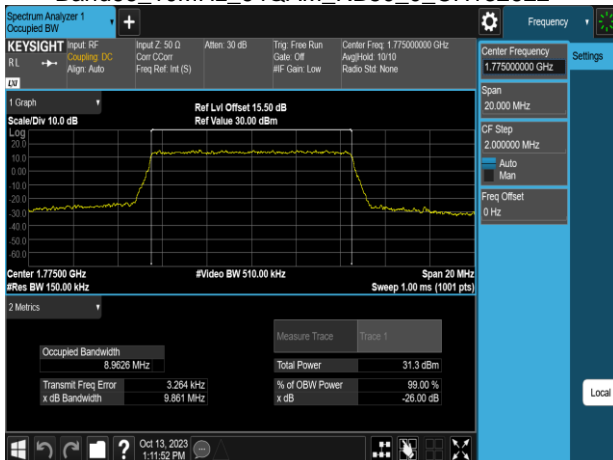

Band66_15MHz_16QAM_RB75_0_CH132047

Band66_10MHz_64QAM_RB50_0_CH132622