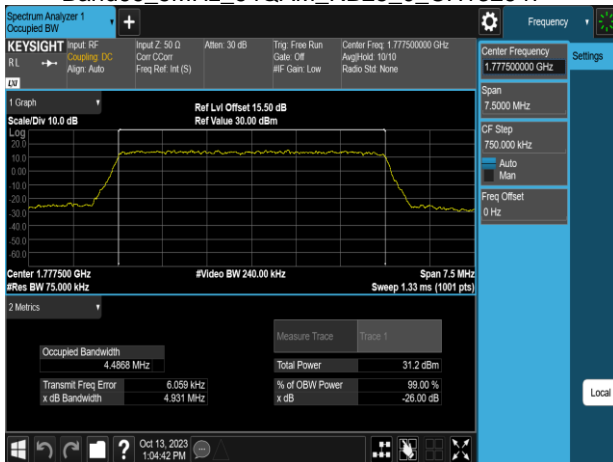

Band66\_5MHz\_64QAM\_RB25\_0\_CH131997

Band66\_10MHz\_QPSK\_RB50\_0\_CH132022

Band66\_5MHz\_64QAM\_RB25\_0\_CH132322

Band66\_10MHz\_QPSK\_RB50\_0\_CH132322

Band66\_5MHz\_64QAM\_RB25\_0\_CH132647

Band66\_10MHz\_QPSK\_RB50\_0\_CH132622