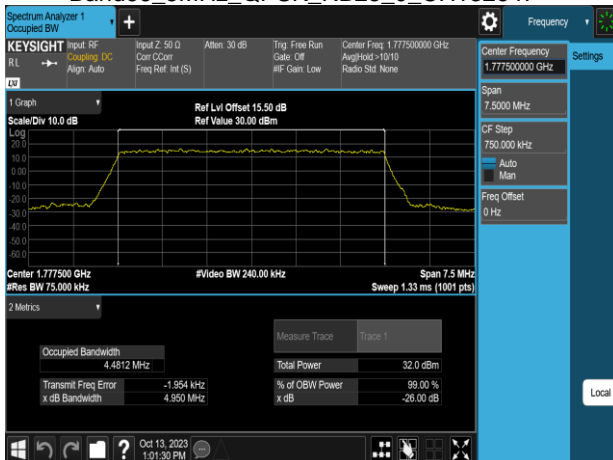

Band66\_5MHz\_QPSK\_RB25\_0\_CH131997

Band66\_5MHz\_16QAM\_RB25\_0\_CH131997

Band66\_5MHz\_QPSK\_RB25\_0\_CH132322

Band66\_5MHz\_16QAM\_RB25\_0\_CH132322

Band66\_5MHz\_QPSK\_RB25\_0\_CH132647

Band66\_5MHz\_16QAM\_RB25\_0\_CH132647