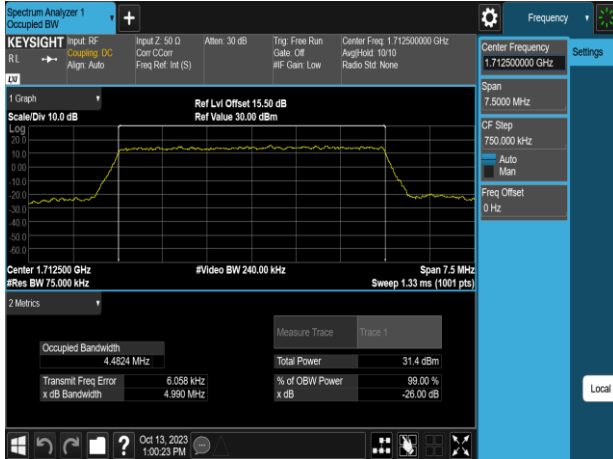

Band66_5MHz_QPSK_RB25_0_CH132322

Band66_5MHz_QPSK_RB25_0_CH131997