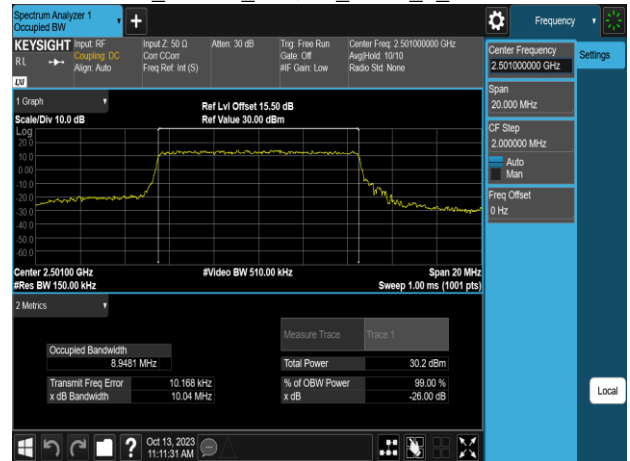

Band41\_10MHz\_QPSK\_RB50\_0\_CH39700

Band41\_10MHz\_QPSK\_RB50\_0\_CH41540

Band41\_10MHz\_QPSK\_RB50\_0\_CH39740

Band41\_10MHz\_16QAM\_RB50\_0\_CH39700

Band41\_10MHz\_QPSK\_RB50\_0\_CH40620

Band41\_10MHz\_16QAM\_RB50\_0\_CH39740