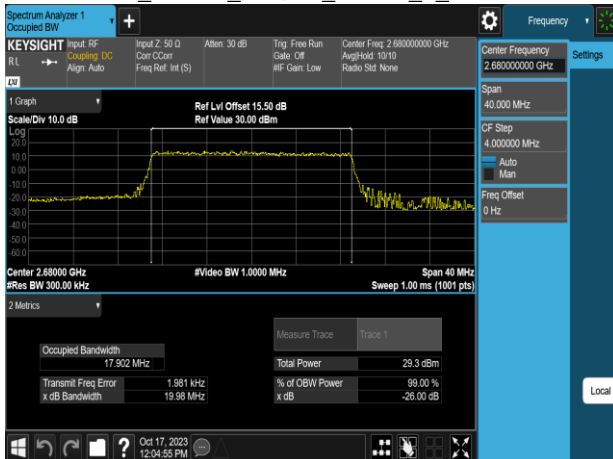

Band41_20MHz_64QAM_RB100_0_CH39750

Band41_20MHz_16QAM_RB100_0_CH41490