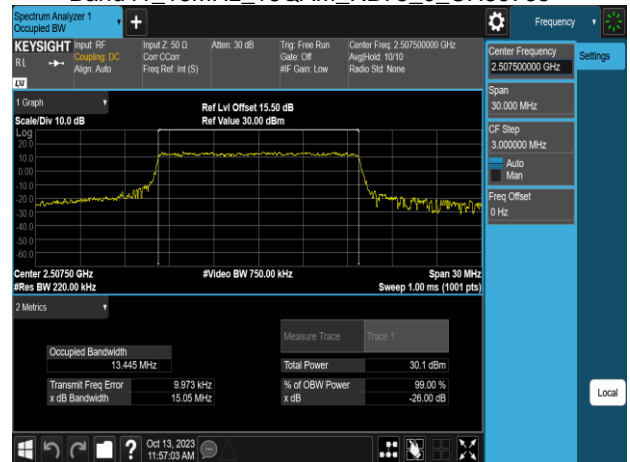

Band41\_15MHz\_QPSK\_RB75\_0\_CH39725

Band41\_15MHz\_QPSK\_RB75\_0\_CH41515

Band41\_15MHz\_QPSK\_RB75\_0\_CH39765

Band41\_15MHz\_16QAM\_RB75\_0\_CH39725

Band41\_15MHz\_QPSK\_RB75\_0\_CH40620

Band41\_15MHz\_16QAM\_RB75\_0\_CH39765