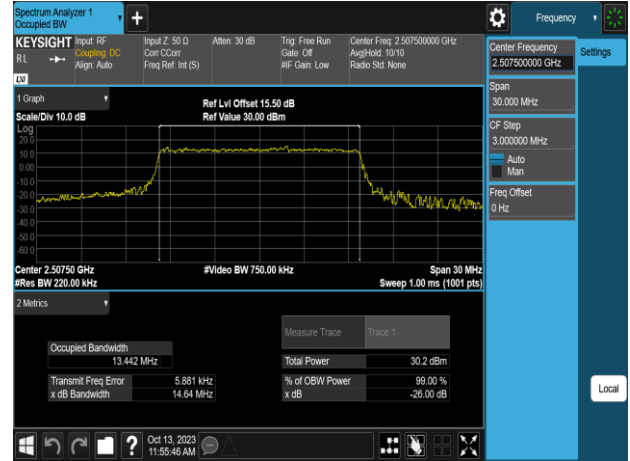

Band41_15MHz_64QAM_RB75_0_CH40620

Band41_15MHz_64QAM_RB75_0_CH39765