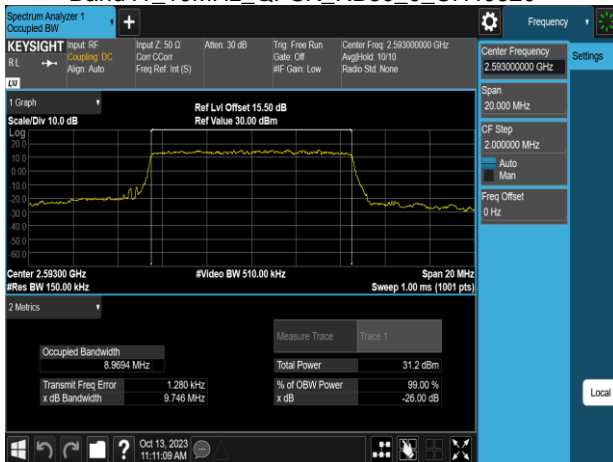

Band41\_10MHz\_QPSK\_RB50\_0\_CH39700

Band41\_10MHz\_QPSK\_RB50\_0\_CH41540

Band41\_10MHz\_QPSK\_RB50\_0\_CH39740

Band41\_10MHz\_16QAM\_RB50\_0\_CH39700

Band41\_10MHz\_QPSK\_RB50\_0\_CH40620

Band41\_10MHz\_16QAM\_RB50\_0\_CH39740