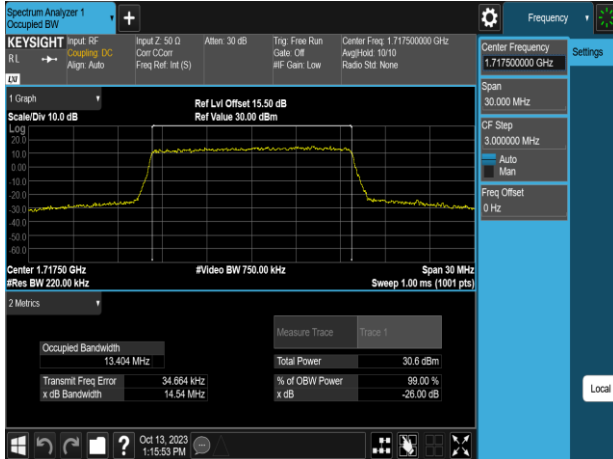

Band66\_15MHz\_QPSK\_RB75\_0\_CH132322

Band66\_10MHz\_64QAM\_RB50\_0\_CH132622

Band66\_15MHz\_QPSK\_RB75\_0\_CH132597

Band66\_15MHz\_16QAM\_RB75\_0\_CH132047

Band66\_15MHz\_64QAM\_RB75\_0\_CH132047

Band66\_15MHz\_16QAM\_RB75\_0\_CH132322