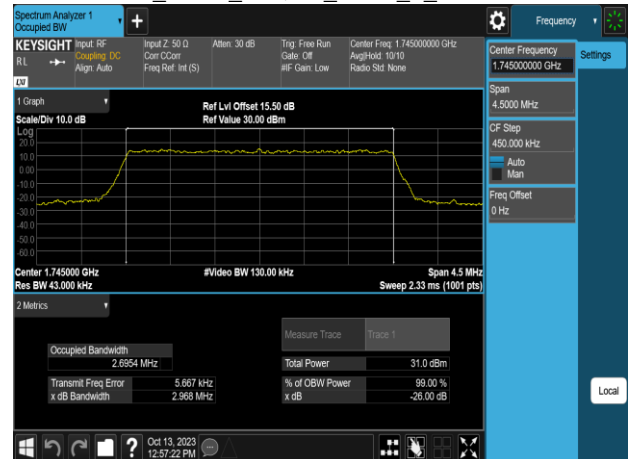

Band66\_3MHz\_16QAM\_RB15\_0\_CH131987

Band66\_3MHz\_64QAM\_RB15\_0\_CH131987

Band66\_3MHz\_16QAM\_RB15\_0\_CH132322

Band66\_3MHz\_64QAM\_RB15\_0\_CH132322

Band66\_3MHz\_16QAM\_RB15\_0\_CH132657

Band66\_3MHz\_64QAM\_RB15\_0\_CH132657