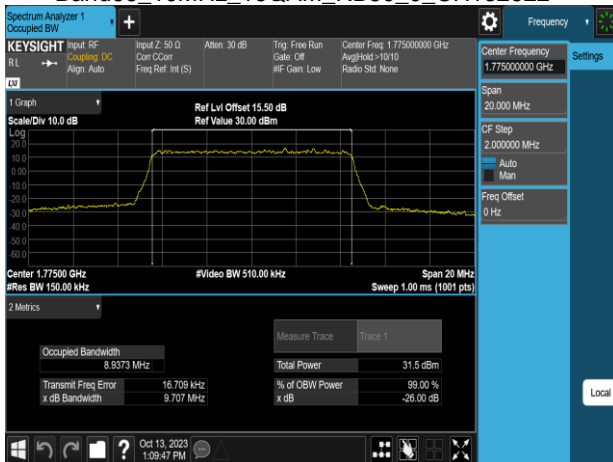

Band66_10MHz_64QAM_RB50_0_CH132022

Band66_10MHz_16QAM_RB50_0_CH132622