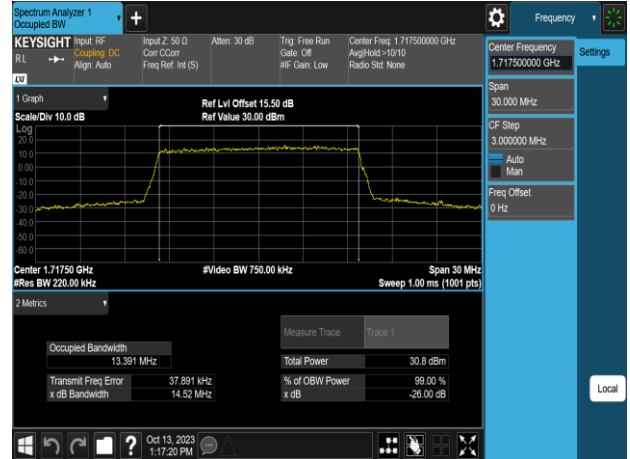

Band66\_15MHz\_QPSK\_RB75\_0\_CH132322

Band66\_10MHz\_64QAM\_RB50\_0\_CH132622

Band66\_15MHz\_QPSK\_RB75\_0\_CH132597

Band66\_15MHz\_16QAM\_RB75\_0\_CH132047

Band66\_15MHz\_64QAM\_RB75\_0\_CH132047

Band66\_15MHz\_16QAM\_RB75\_0\_CH132322