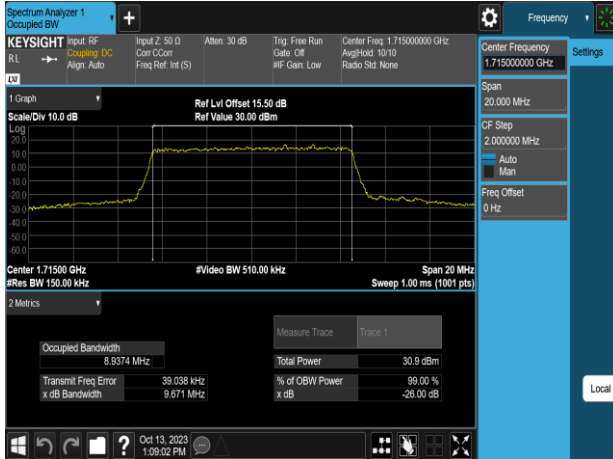

Band66_10MHz_16QAM_RB50_0_CH132322

Band66_10MHz_16QAM_RB50_0_CH132022