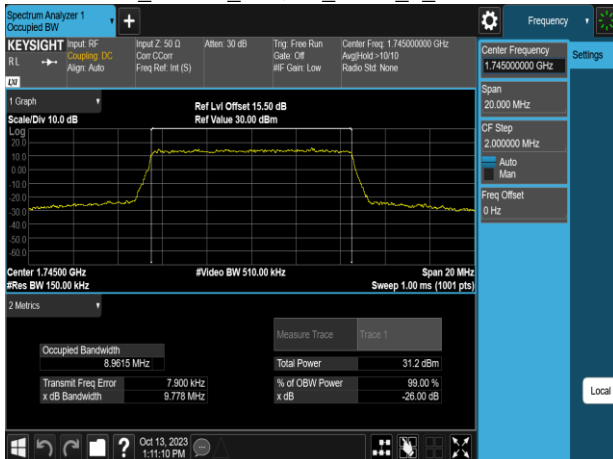

Band66\_10MHz\_16QAM\_RB50\_0\_CH132022

Band66\_10MHz\_16QAM\_RB50\_0\_CH132322

Band66\_10MHz\_16QAM\_RB50\_0\_CH132622

Band66\_10MHz\_64QAM\_RB50\_0\_CH132022

Band66\_15MHz\_QPSK\_RB75\_0\_CH132047

Band66\_10MHz\_64QAM\_RB50\_0\_CH132322