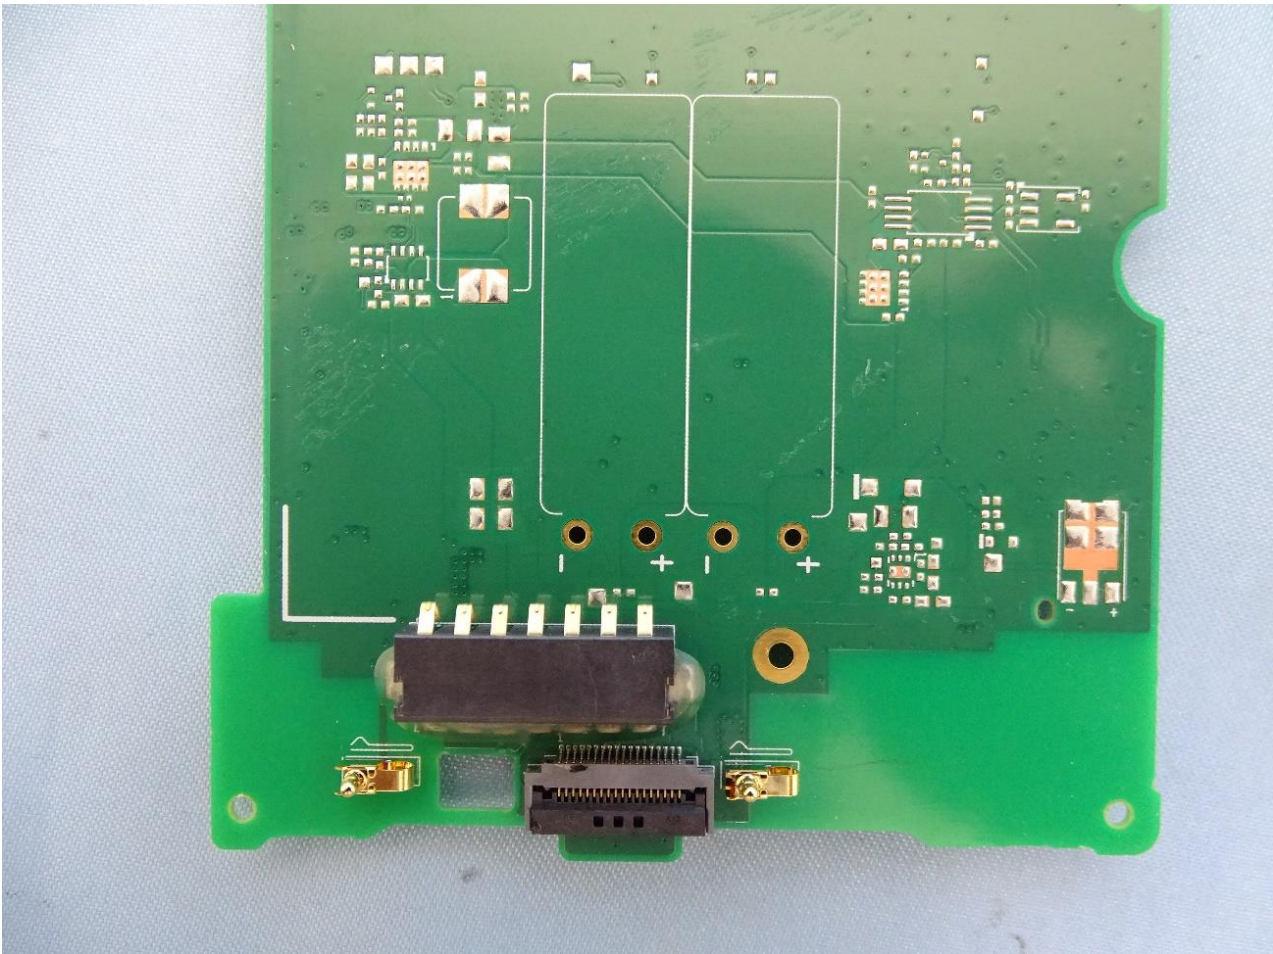

## 2. Internal Photograph of EUT

Brand Name: MITAC, MIO, Magellen, Teletrac Navman / Model Name: N672B

SKU E

————THE END————