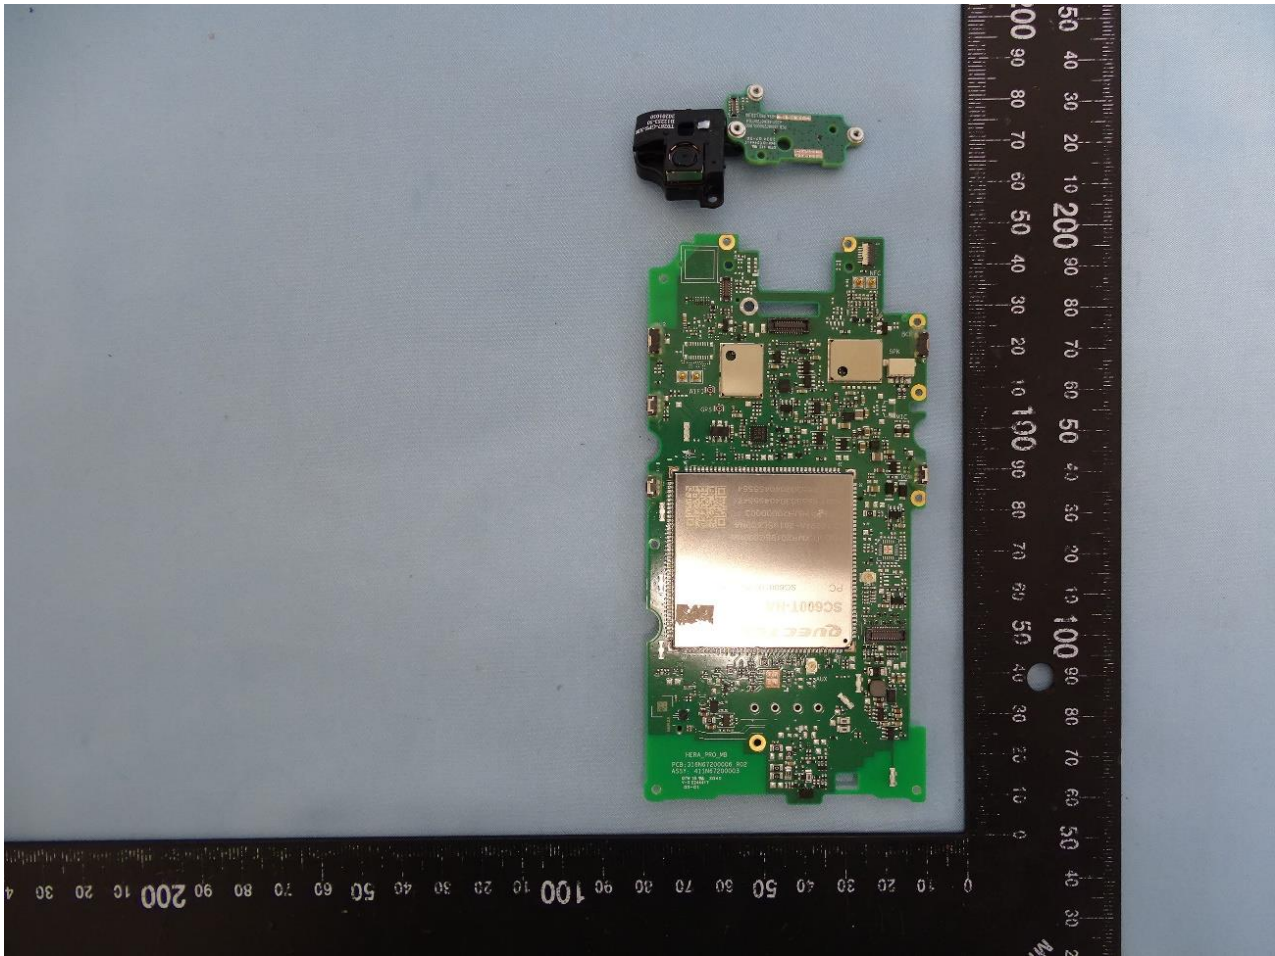

## 2. Internal Photograph of EUT

Brand Name: MITAC, MIO, Magellen, Teletrac Navman / Model Name: N672B

SKU E

————THE END————