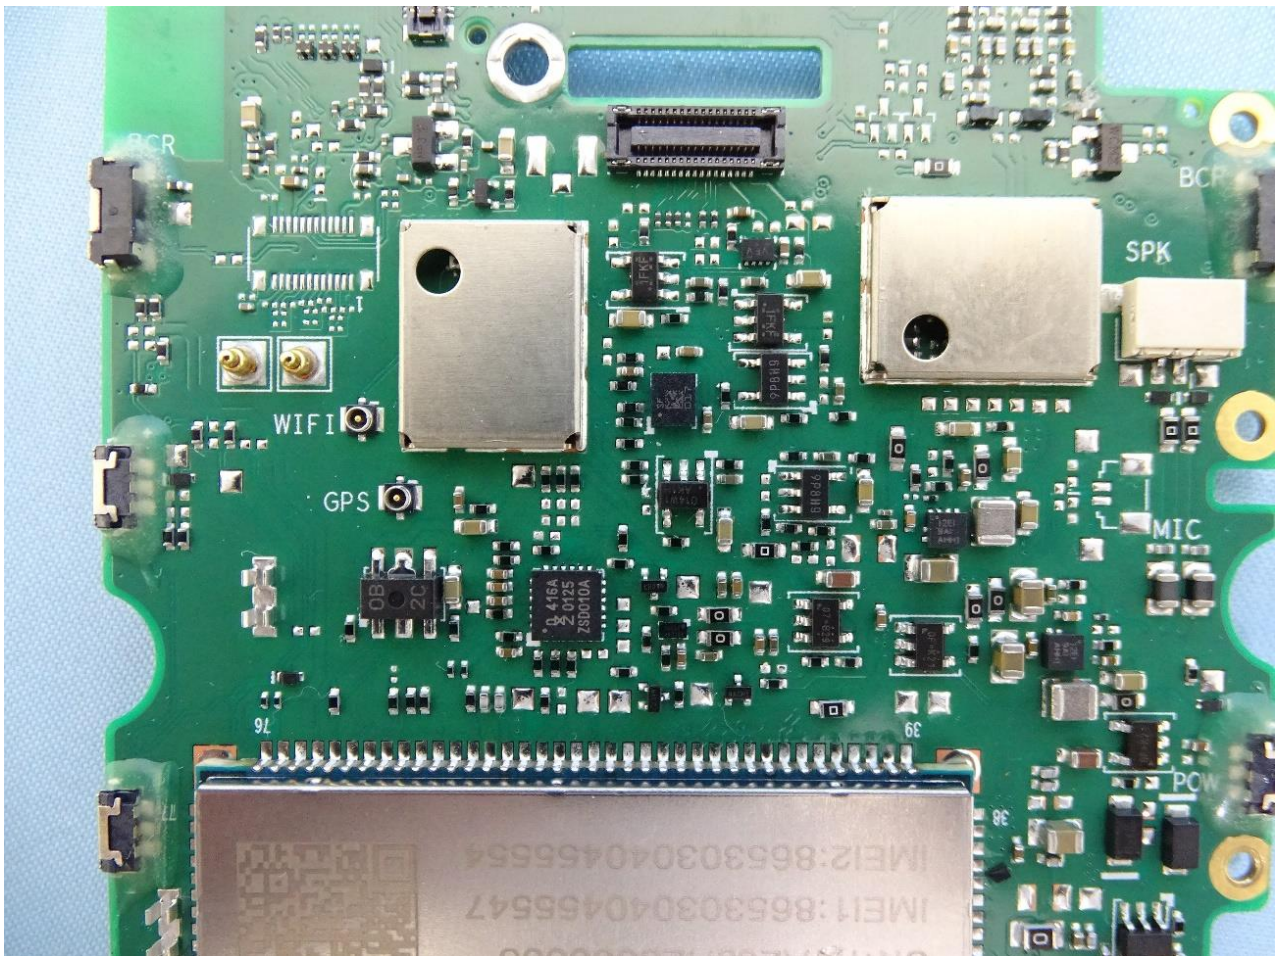

## 2. Internal Photograph of EUT

Brand Name: MITAC, MIO, Magellen, Teletrac Navman / Model Name: N672B

SKU E

————THE END————