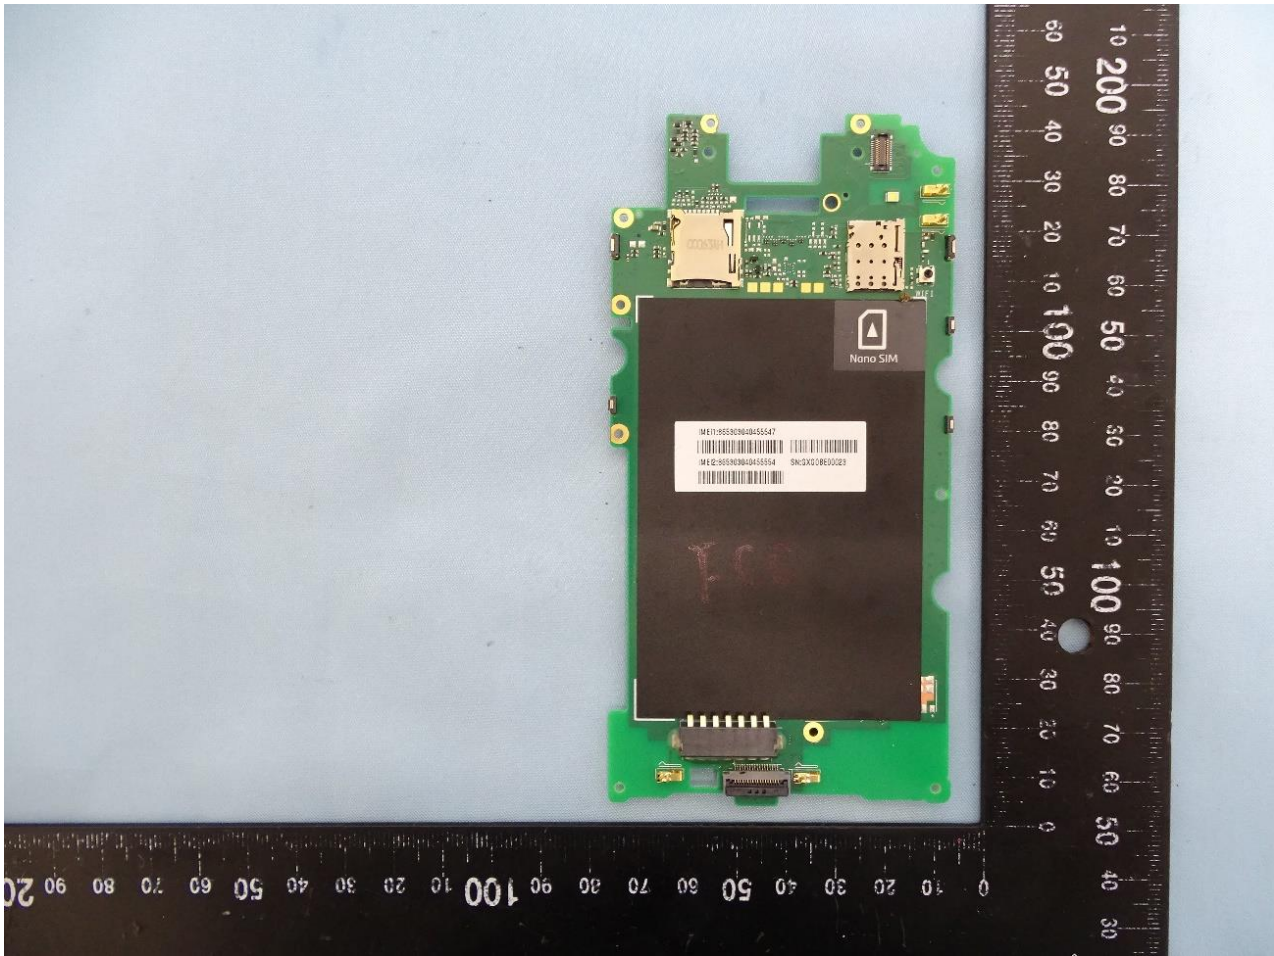

## 2. Internal Photograph of EUT

Brand Name: MITAC, MIO, Magellen, Teletrac Navman / Model Name: N672B

SKU E

————THE END————