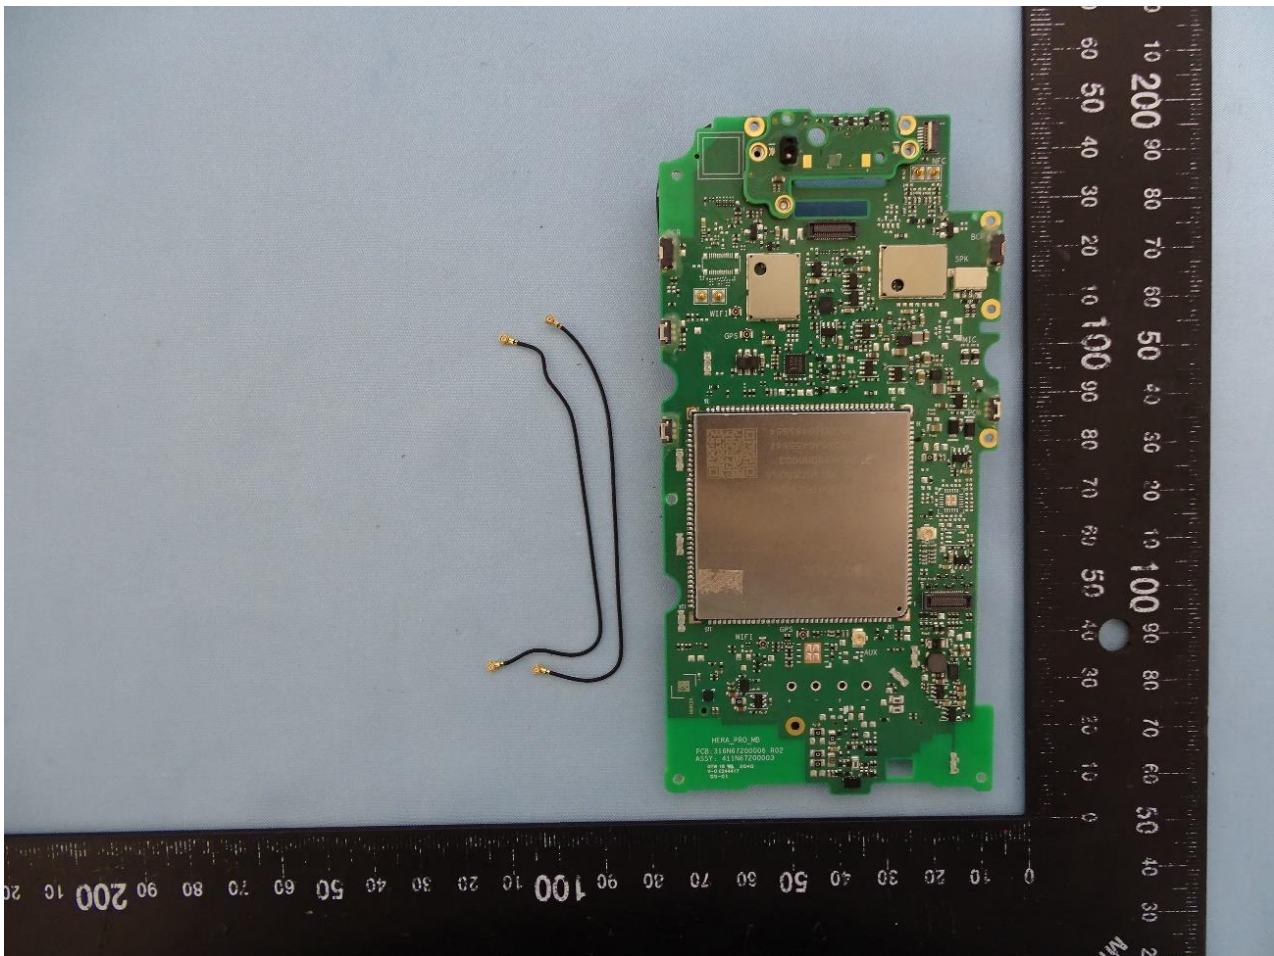

## 2. Internal Photograph of EUT

Brand Name: MITAC, MIO, Magellen, Teletrac Navman / Model Name: N672B

SKU E

————THE END————