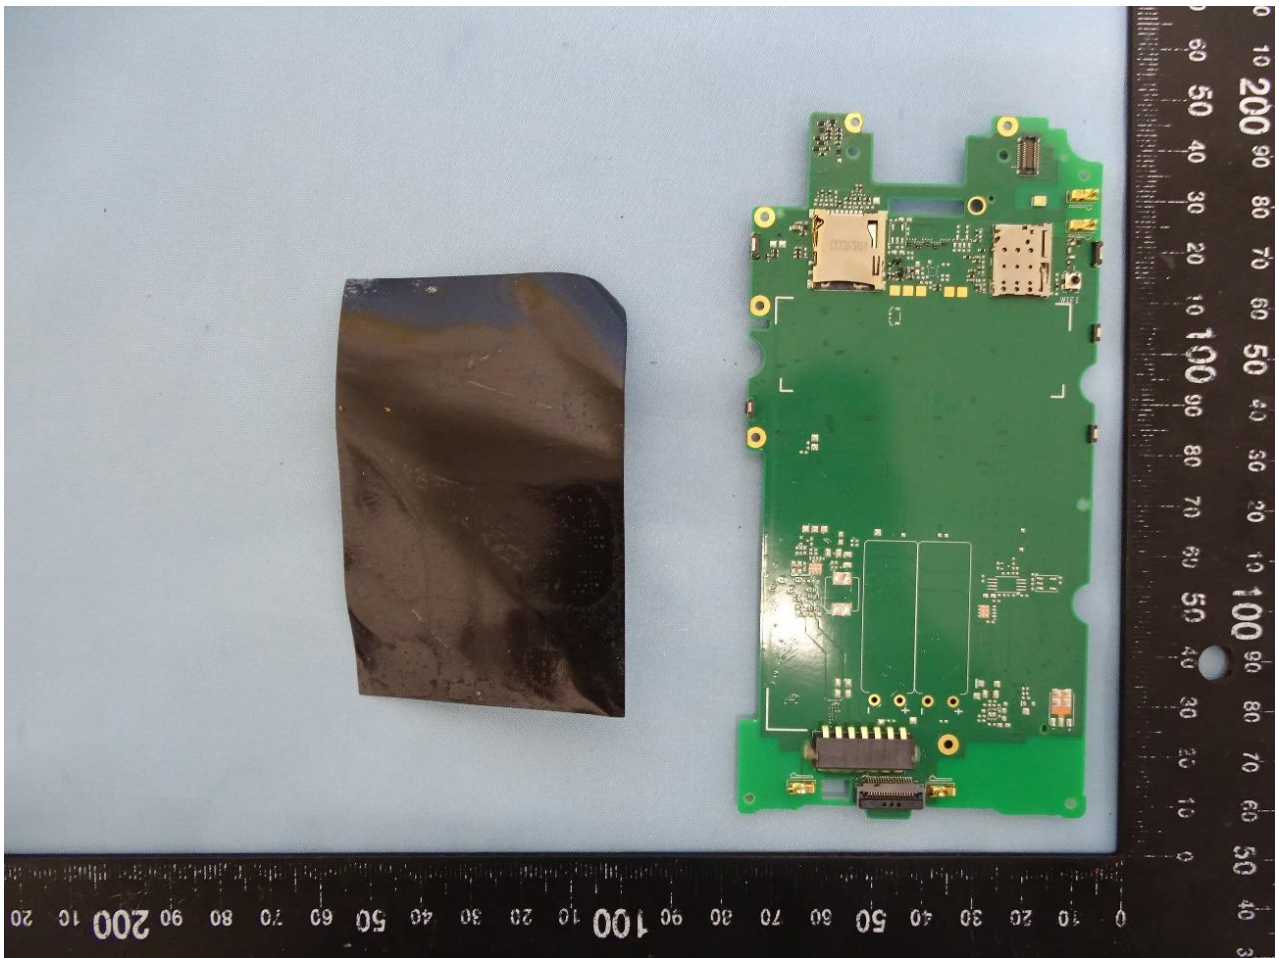

## 2. Internal Photograph of EUT

Brand Name: MITAC, MIO, Magellen, Teletrac Navman / Model Name: N672B

SKU E

————THE END————