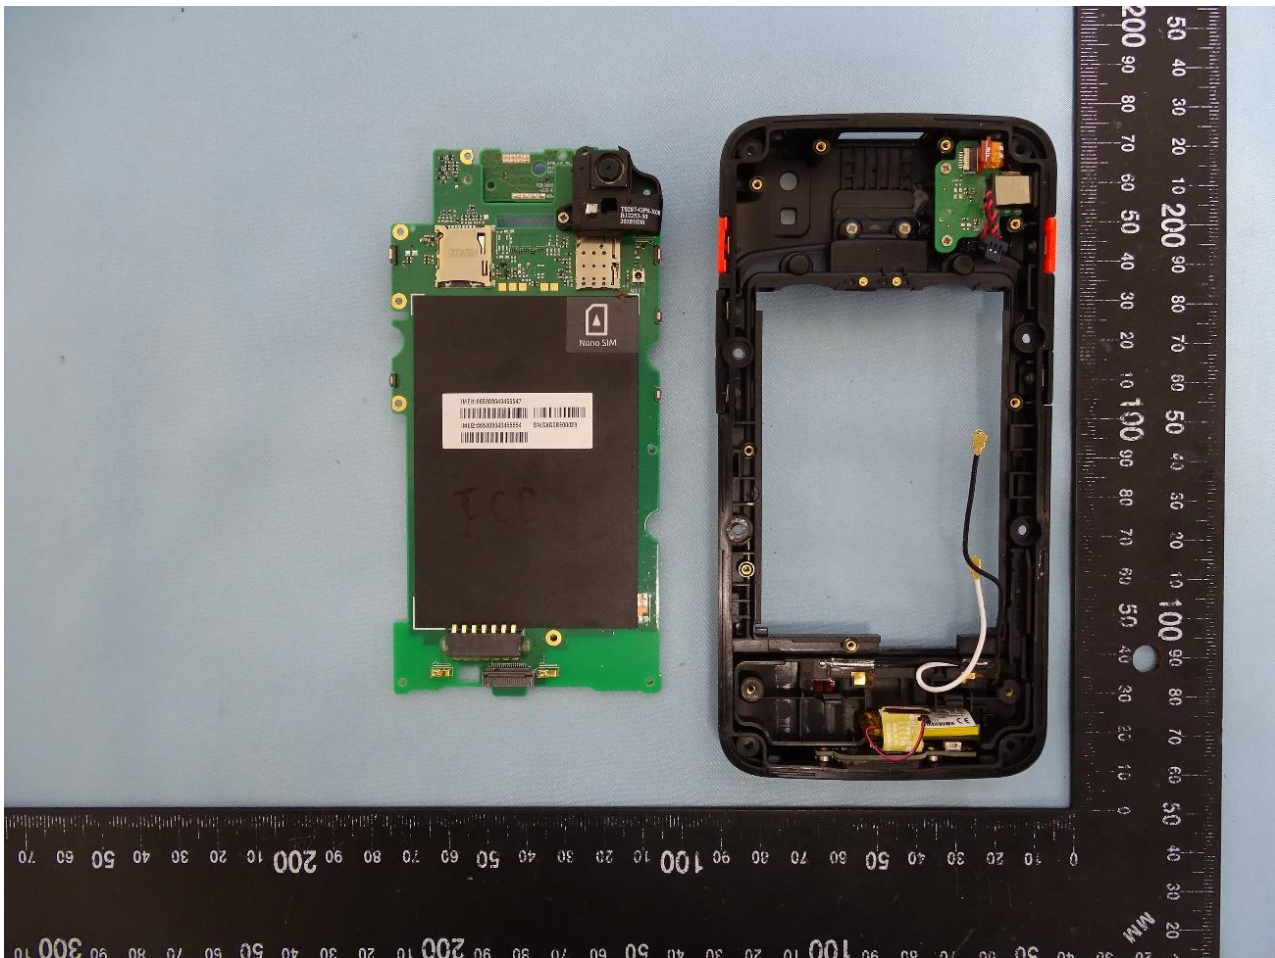

## 2. Internal Photograph of EUT

Brand Name: MITAC, MIO, Magellen, Teletrac Navman / Model Name: N672B

SKU E

————THE END————