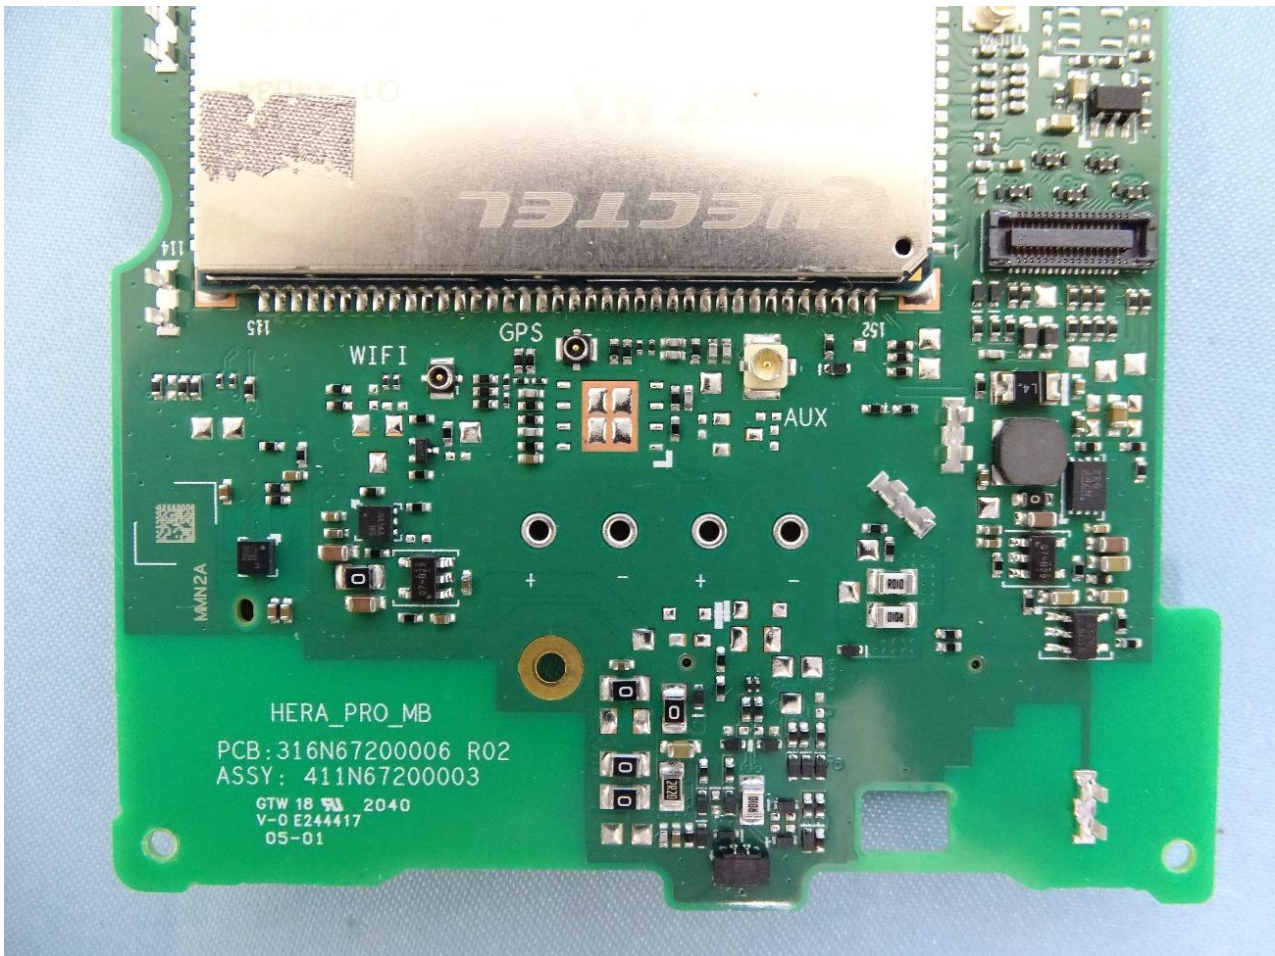

## 2. Internal Photograph of EUT

Brand Name: MITAC, MIO, Magellen, Teletrac Navman / Model Name: N672B

SKU E

————THE END————