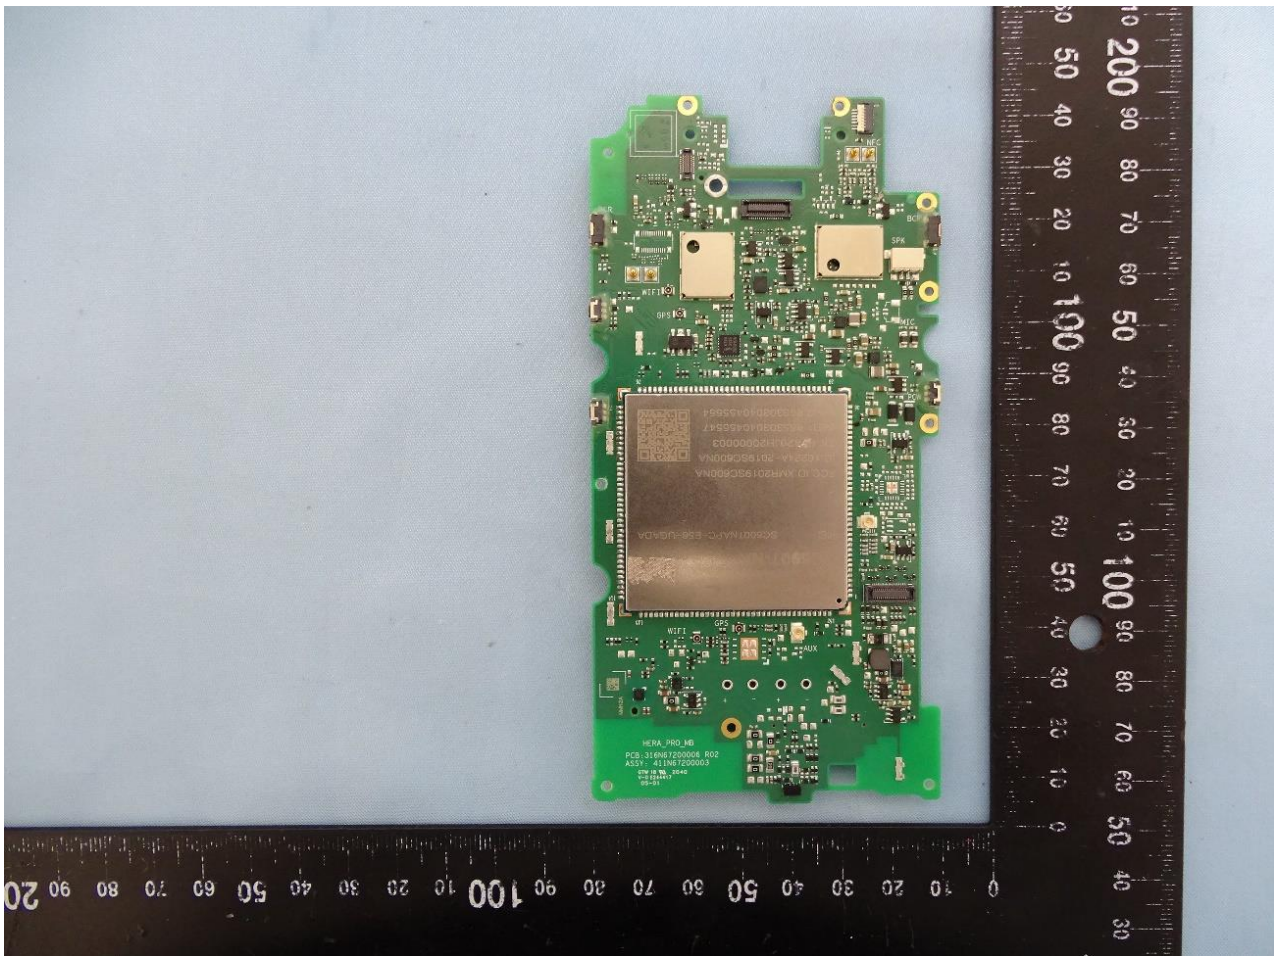

## 2. Internal Photograph of EUT

Brand Name: MITAC, MIO, Magellen, Teletrac Navman / Model Name: N672B

SKU E

————THE END————