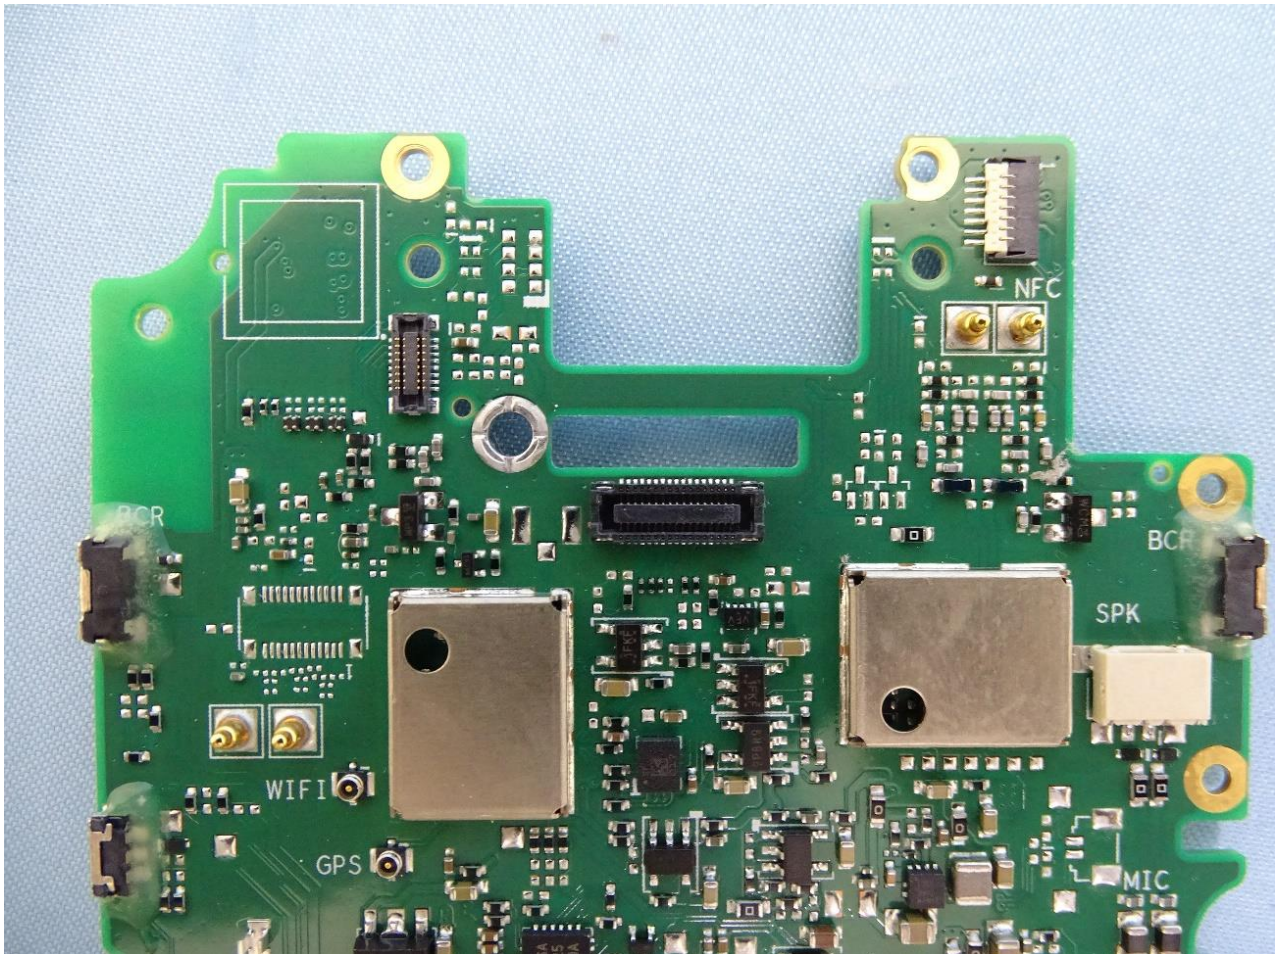

## 2. Internal Photograph of EUT

Brand Name: MITAC, MIO, Magellen, Teletrac Navman / Model Name: N672B

SKU E

————THE END————