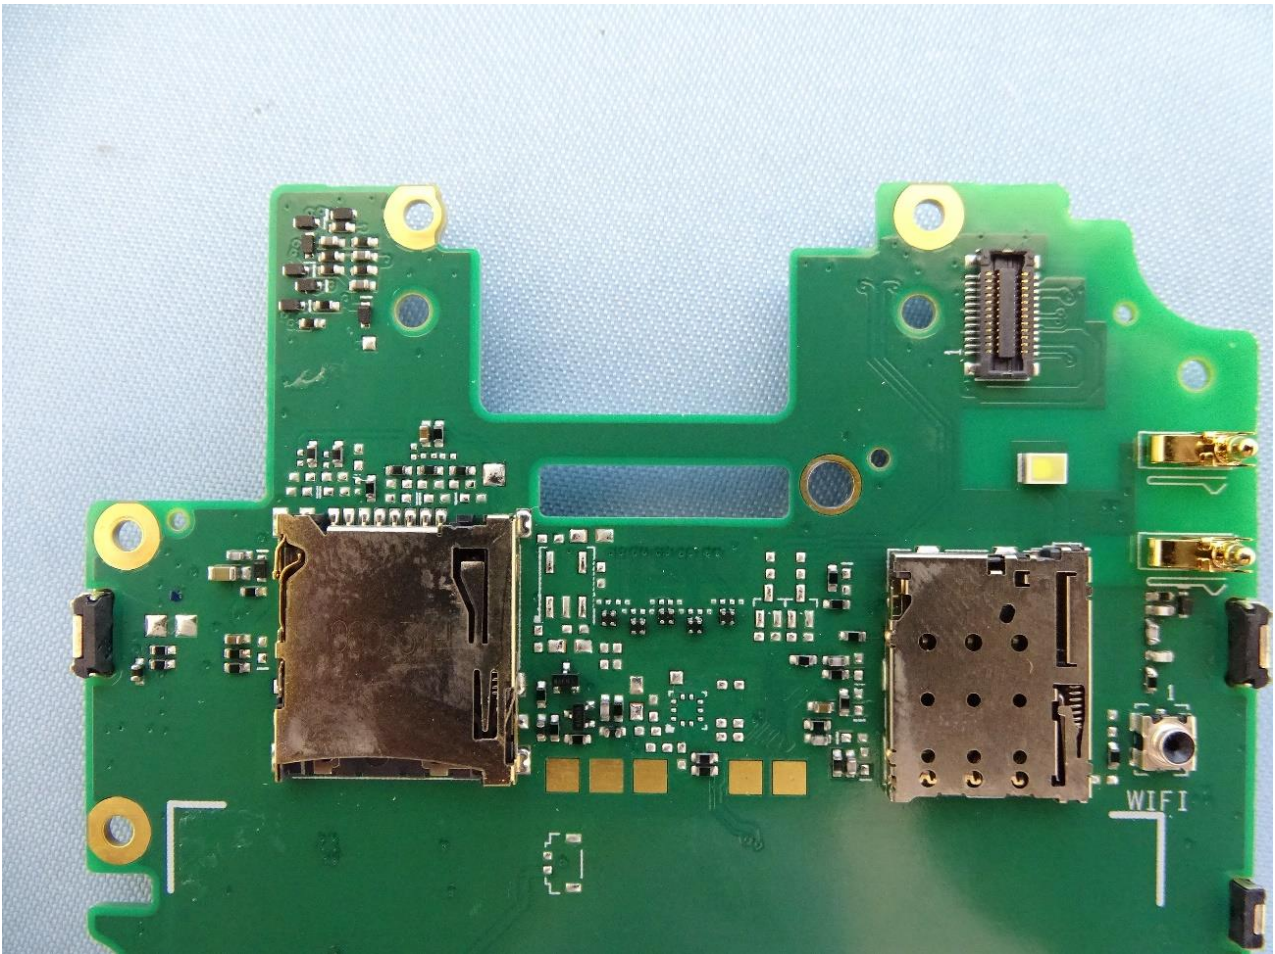

## 2. Internal Photograph of EUT

Brand Name: MITAC, MIO, Magellen, Teletrac Navman / Model Name: N672B

SKU E

————THE END————