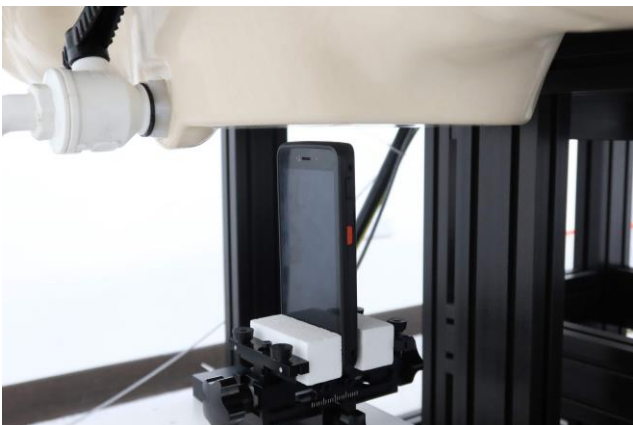

Appendix D. SAR Test Setup Photos

Head Exposure Condition

Right Cheek at 0mm

Right Tilted at 0mm

Left Cheek at 0mm

Left Tilted at 0mm

Hotspot Exposure Condition

Front at 10 mm

Back at 10 mm

Right Side at 10 mm

Left Side at 10 mm

Top Side at 10 mm

Bottom Side at 10 mm

Body-worn Exposure Condition

Front at 10 mm

Back at 10 mm