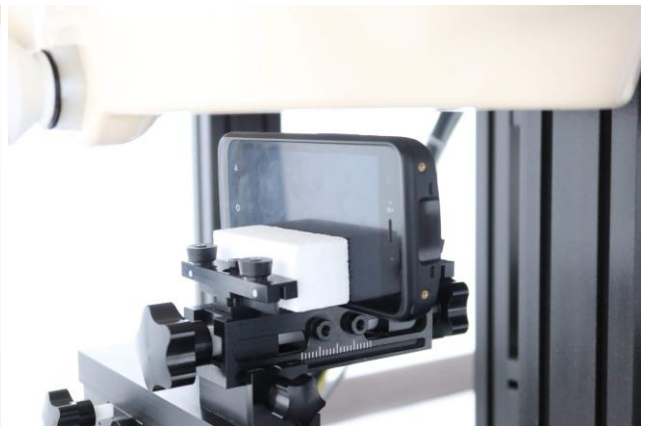

Appendix D. SAR Test Setup Photos

Head Exposure Condition

Right Cheek at 0mm

Right Tilted at 0mm

Left Cheek at 0mm

Left Tilted at 0mm

Hotspot Exposure Condition

Front at 10 mm

Back at 10 mm

Right Side at 10 mm

Left Side at 10 mm

Top Side at 10 mm

Bottom Side at 10 mm

Body-worn Exposure Condition

Front at 10 mm

Back at 10 mm

Product Specific Exposure Condition

Left Side at 0 mm