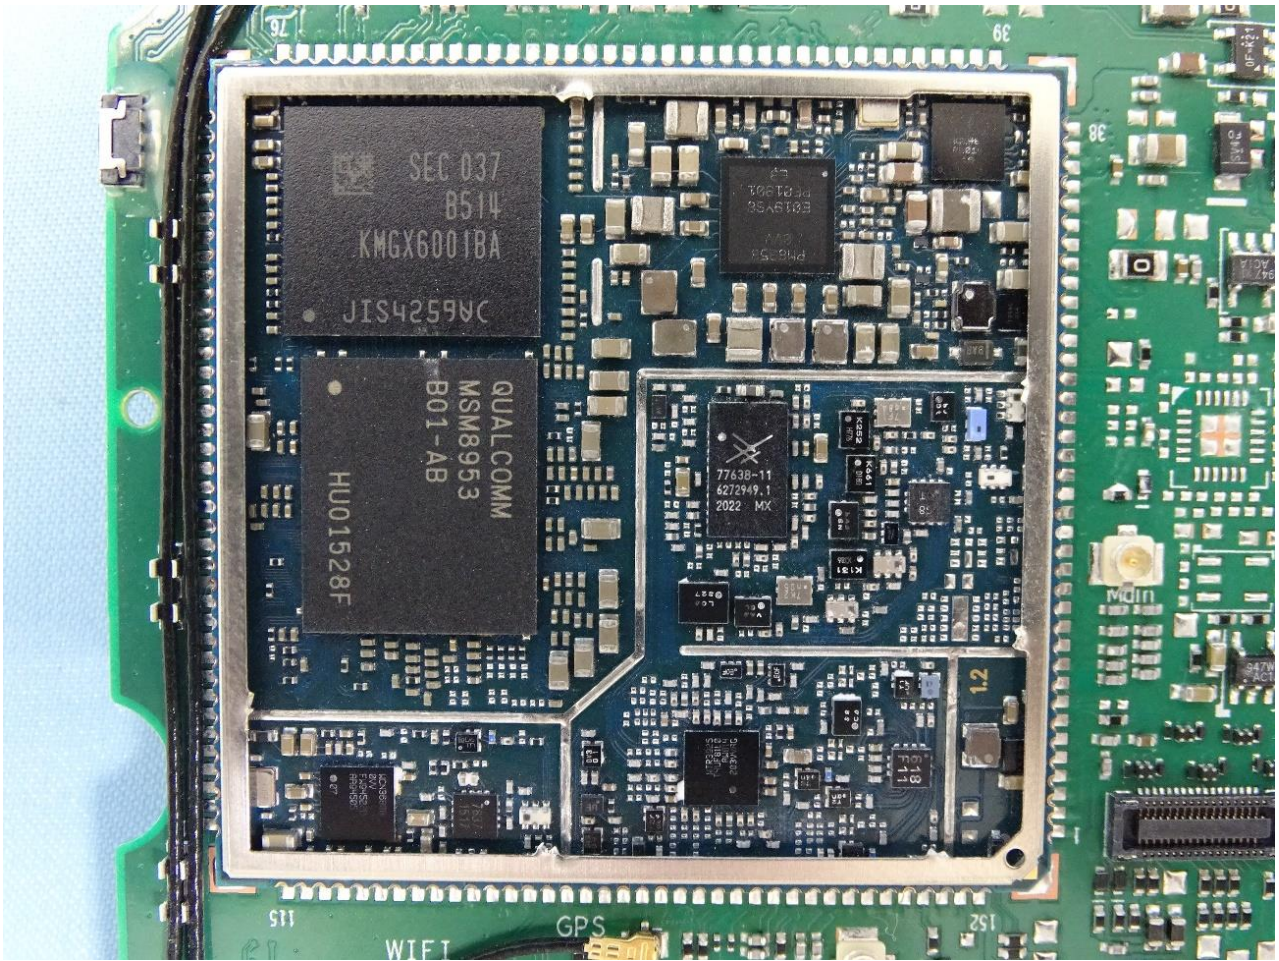

### 1. Photograph of the EUT

EUT: LTE Module (Brand Name: MiTAC, Mio, NAVMAN, MAGELLAN / Model Name: SC600T-NA)

## 2. External Photograph of the Host

Host: Tablet (Brand Name: MiTAC, Mio, NAVMAN, MAGELLAN / Model Name: N672B)

Host 1

Host 2