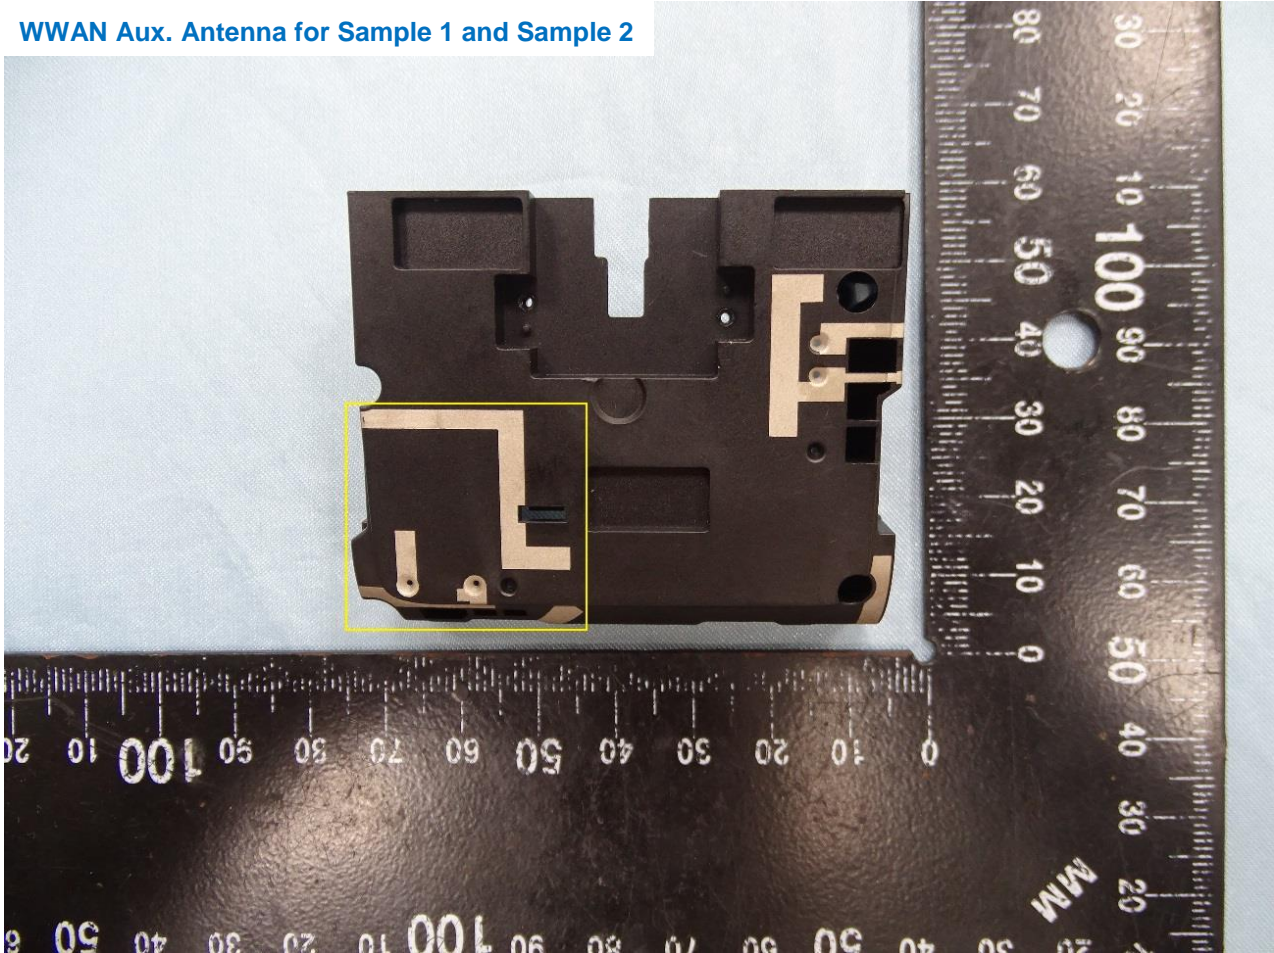

Brand Name: MiTAC, Mio, Navman, MAGELLAN, EROAD
Model Name: N664, Dashcam

Brand Name: MiTAC, Mio, Navman, MAGELLAN, EROAD
Model Name: N664, Dashcam

WWAN Aux. Antenna for Sample 1 and Sample 2

Brand Name: MiTAC, Mio, Navman, MAGELLAN, EROAD