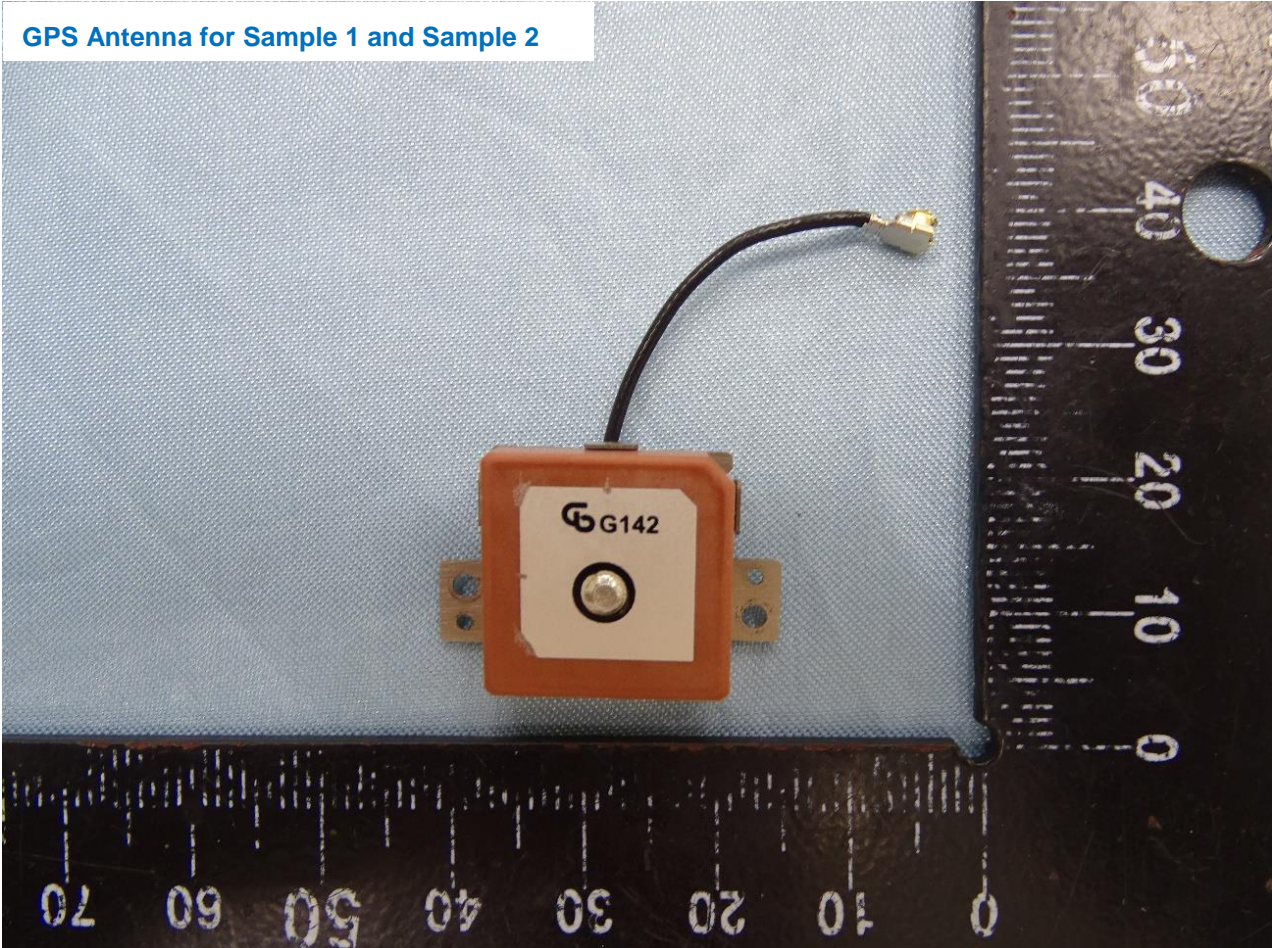

Brand Name: MiTAC, Mio, Navman, MAGELLAN, EROAD
Model Name: N664, Dashcam

GPS Antenna for Sample 1 and Sample 2