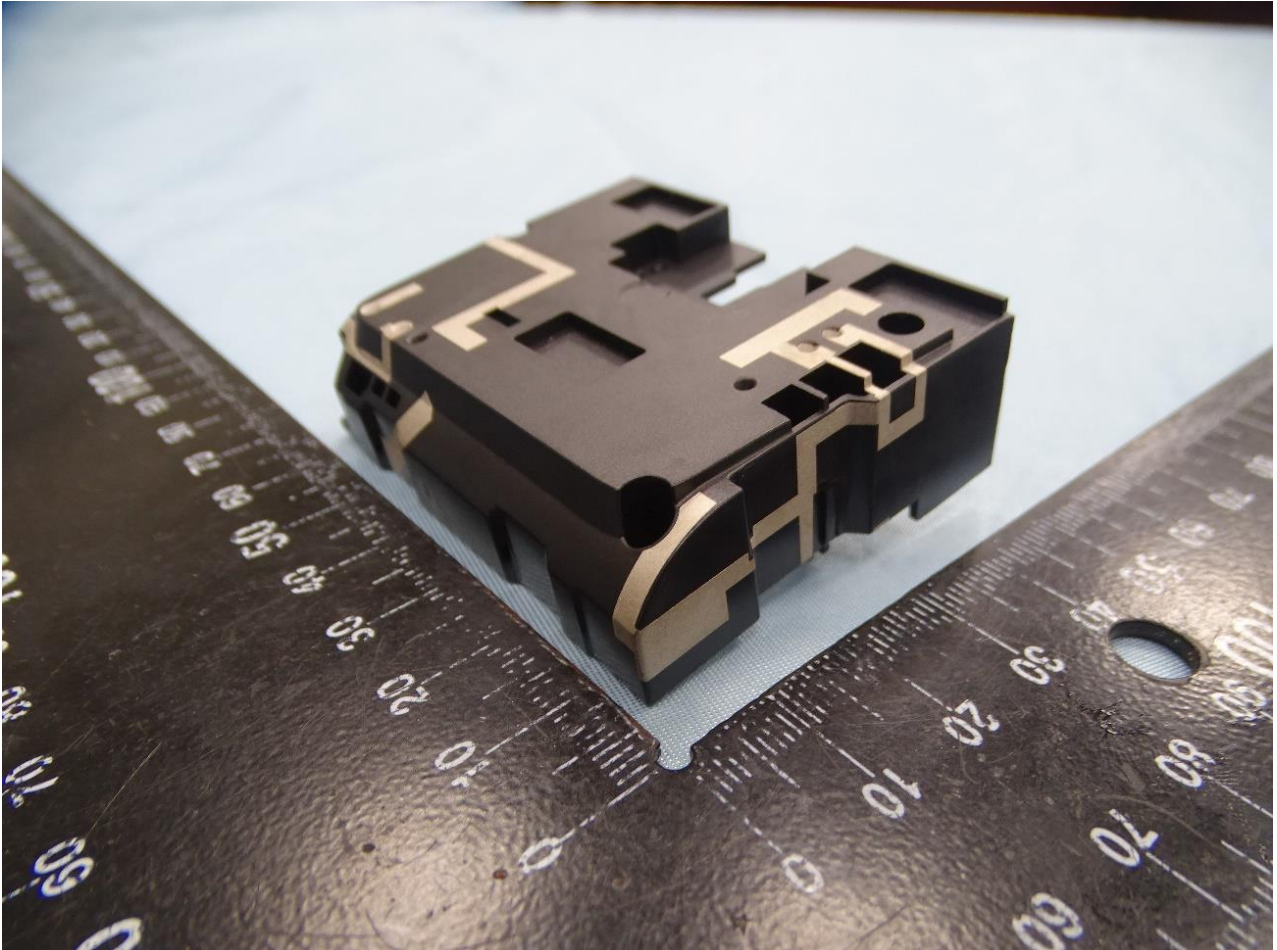

Brand Name: MiTAC, Mio, Navman, MAGELLAN, EROAD
Model Name: N664, Dashcam

Brand Name: MiTAC, Mio, Navman, MAGELLAN, EROAD
Model Name: N664, Dashcam

WWAN Aux. Antenna for Sample 1 and Sample 2

Brand Name: MiTAC, Mio, Navman, MAGELLAN, EROAD

Model Name: N664, Dashcam

Brand Name: MiTAC, Mio, Navman, MAGELLAN, EROAD
Model Name: N664, Dashcam

WLAN and Bluetooth Antenna for Sample 1 and Sample 2

Brand Name: MiTAC, Mio, Navman, MAGELLAN, EROAD
Model Name: N664, Dashcam

Brand Name: MiTAC, Mio, Navman, MAGELLAN, EROAD

Model Name: N664, Dashcam

NFC Antenna for Sample 1 and Sample 2

Brand Name: MiTAC, Mio, Navman, MAGELLAN, EROAD
Model Name: N664, Dashcam

Brand Name: MiTAC, Mio, Navman, MAGELLAN, EROAD
Model Name: N664, Dashcam

GPS Antenna for Sample 1 and Sample 2

Brand Name: MiTAC, Mio, Navman, MAGELLAN, EROAD
Model Name: N664, Dashcam

————THE END————