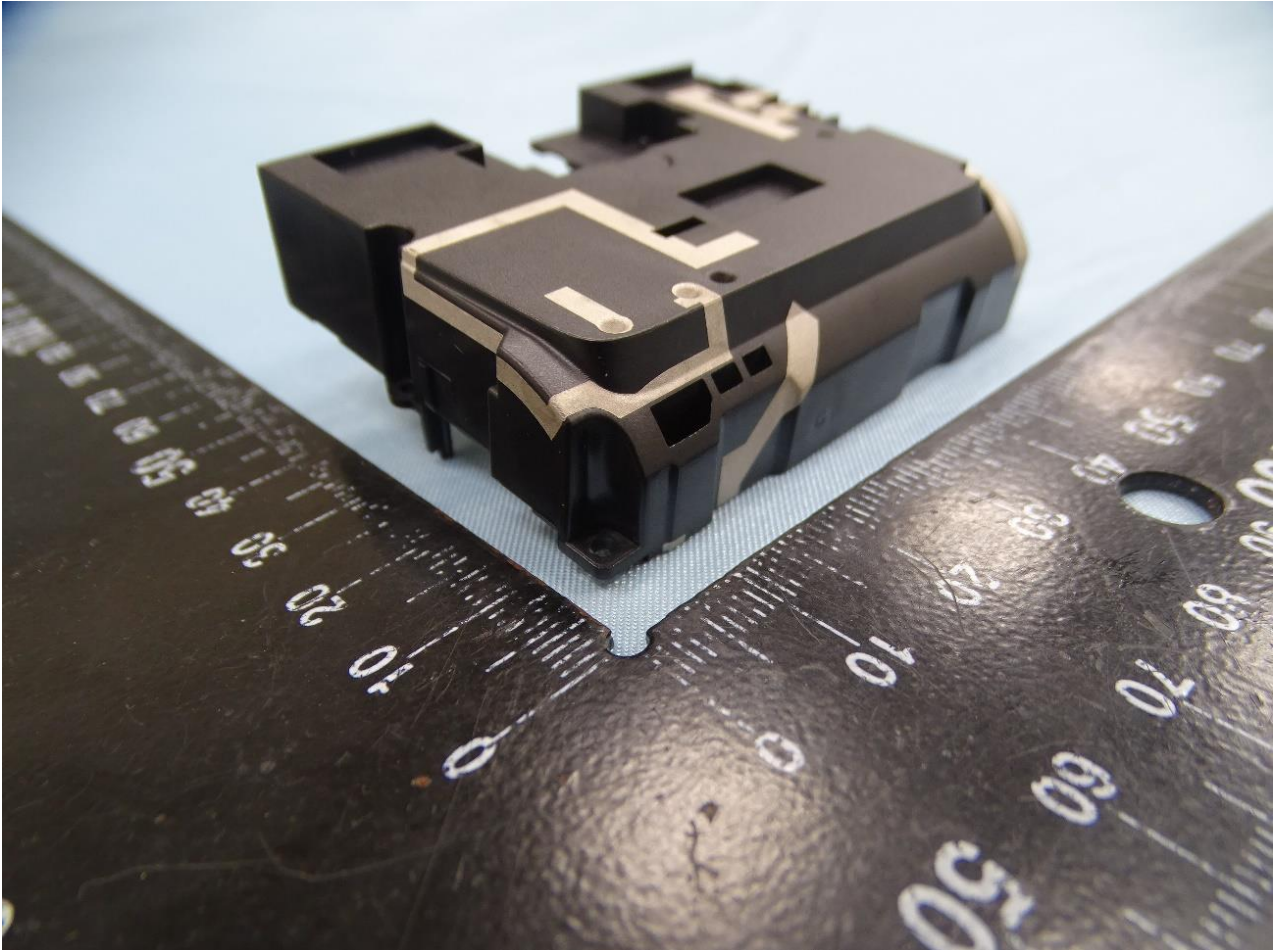

Brand Name: MiTAC, Mio, Navman, MAGELLAN, EROAD
Model Name: N664, Dashcam

Brand Name: MiTAC, Mio, Navman, MAGELLAN, EROAD
Model Name: N664, Dashcam

WWAN Aux. Antenna for Sample 1 and Sample 2

Brand Name: MiTAC, Mio, Navman, MAGELLAN, EROAD

Model Name: N664, Dashcam

Brand Name: MiTAC, Mio, Navman, MAGELLAN, EROAD
Model Name: N664, Dashcam

WLAN and Bluetooth Antenna for Sample 1 and Sample 2

Brand Name: MiTAC, Mio, Navman, MAGELLAN, EROAD
Model Name: N664, Dashcam