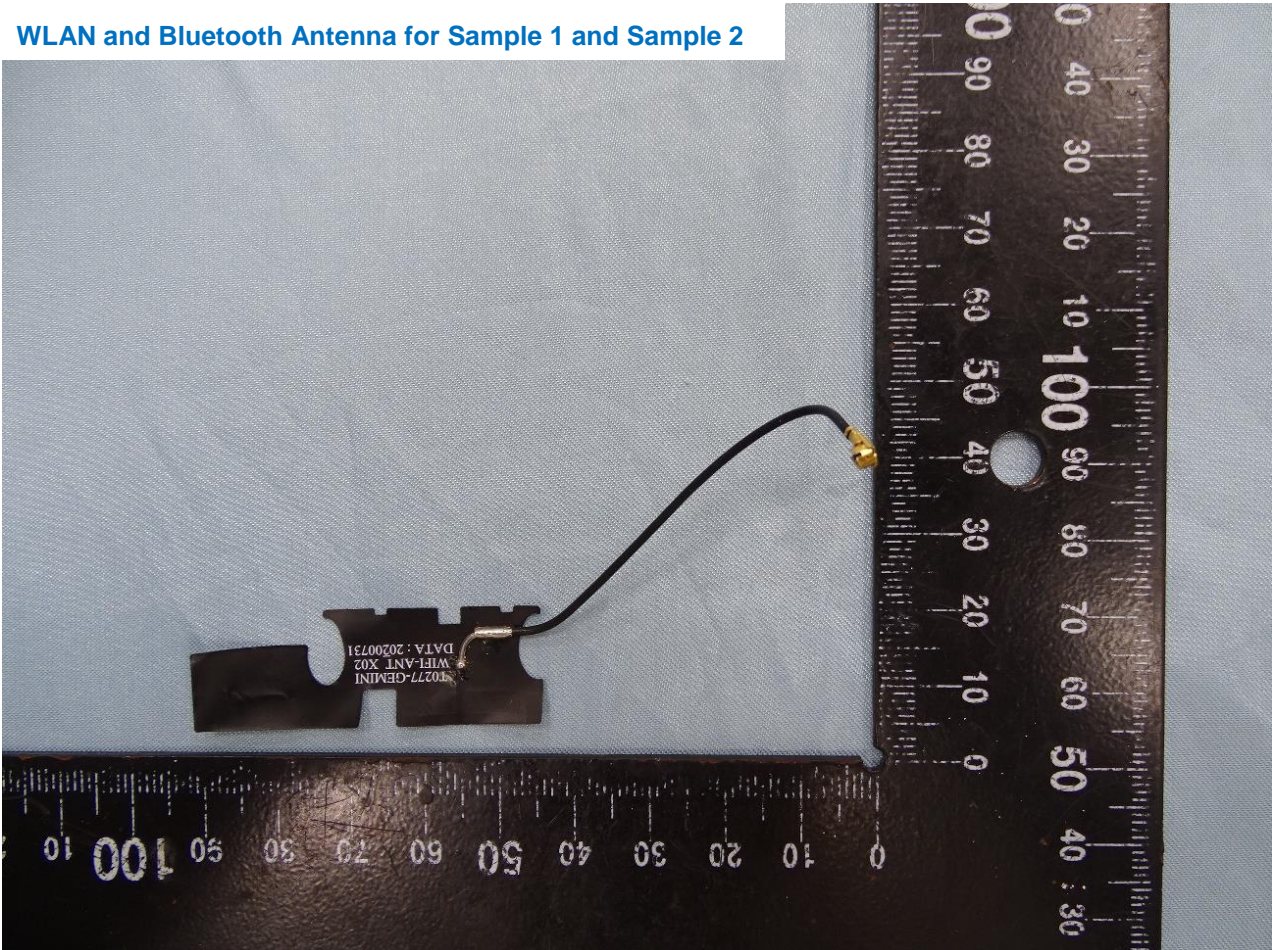

Brand Name: MiTAC, Mio, Navman, MAGELLAN, EROAD
Model Name: N664, Dashcam

Brand Name: MiTAC, Mio, Navman, MAGELLAN, EROAD
Model Name: N664, Dashcam

WWAN Aux. Antenna for Sample 1 and Sample 2

Brand Name: MiTAC, Mio, Navman, MAGELLAN, EROAD

Model Name: N664, Dashcam

Brand Name: MiTAC, Mio, Navman, MAGELLAN, EROAD
Model Name: N664, Dashcam

WLAN and Bluetooth Antenna for Sample 1 and Sample 2

Brand Name: MiTAC, Mio, Navman, MAGELLAN, EROAD
Model Name: N664, Dashcam