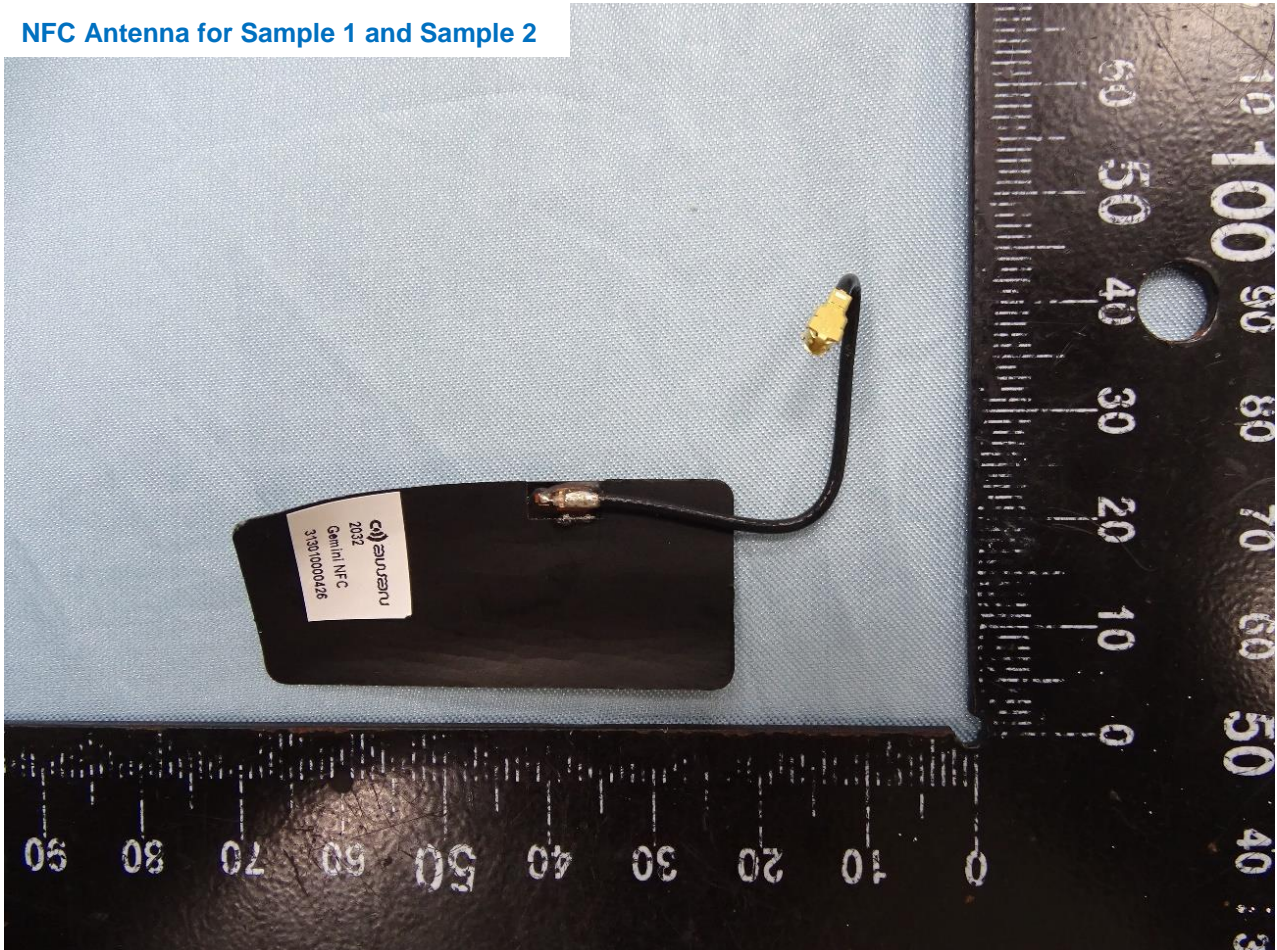

Brand Name: MiTAC, Mio, Navman, MAGELLAN, EROAD

Model Name: N664, Dashcam

NFC Antenna for Sample 1 and Sample 2