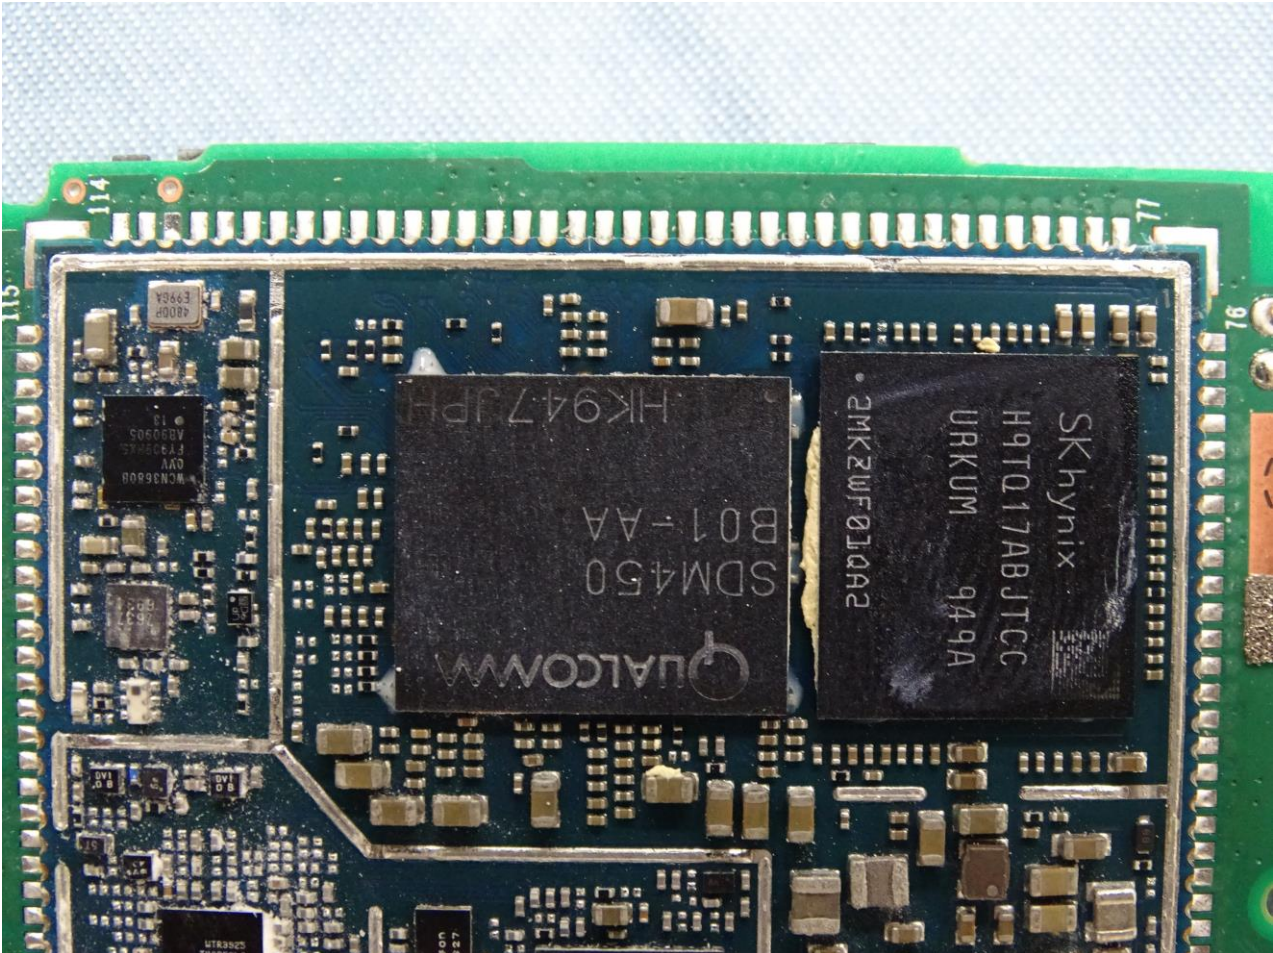

Brand Name: MiTAC, Mio, Navman, MAGELLAN, EROAD
Model Name: N664, Dashcam