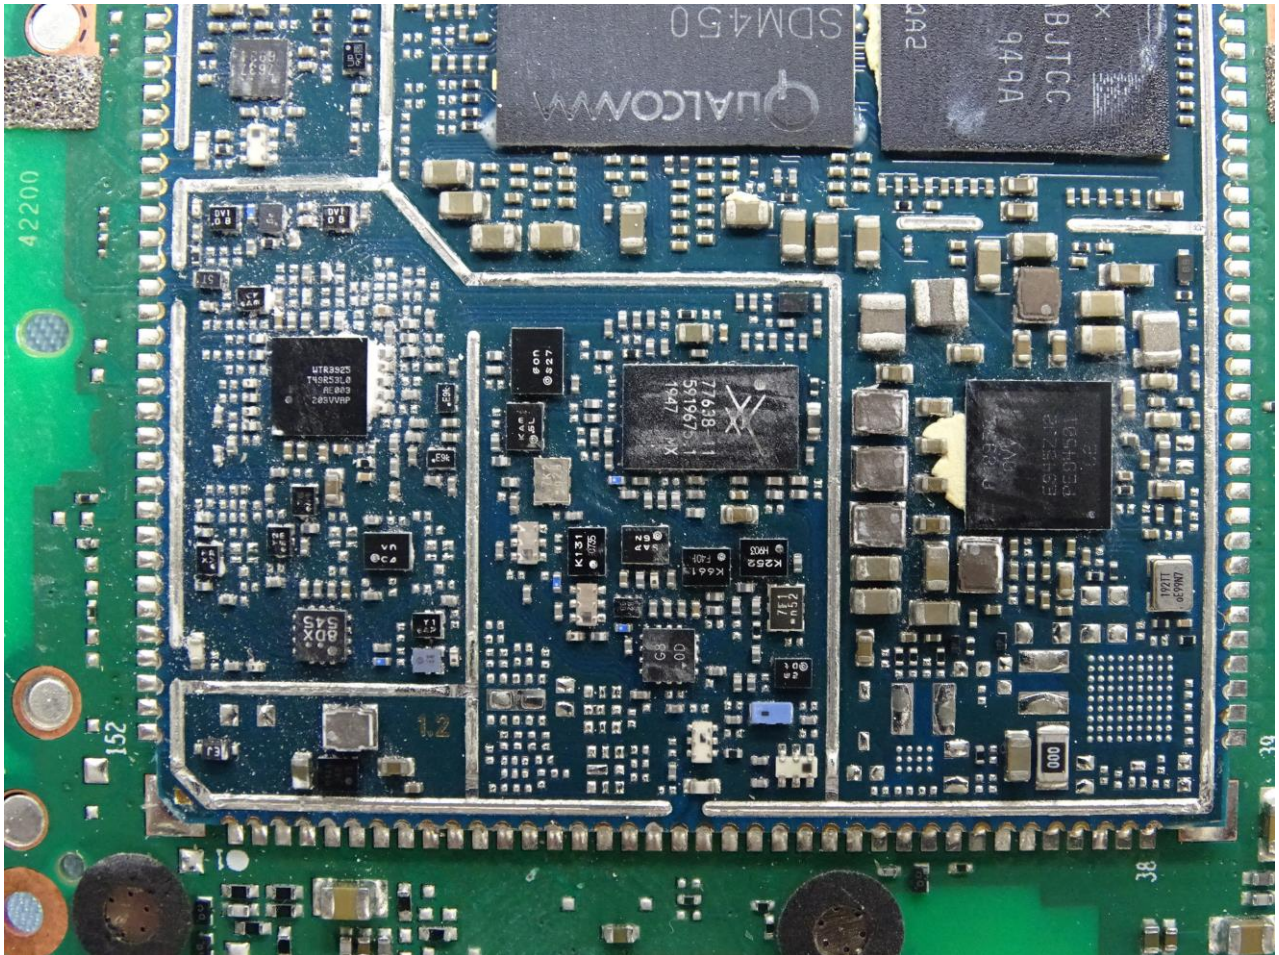

Brand Name: MiTAC, Mio, Navman, MAGELLAN, EROAD
Model Name: N664, Dashcam

Brand Name: MiTAC, Mio, Navman, MAGELLAN, EROAD
Model Name: N664, Dashcam

Brand Name: MiTAC, Mio, Navman, MAGELLAN, EROAD
Model Name: N664, Dashcam

Brand Name: MiTAC, Mio, Navman, MAGELLAN, EROAD
Model Name: N664, Dashcam

Brand Name: MiTAC, Mio, Navman, MAGELLAN, EROAD
Model Name: N664, Dashcam

NFC Module for Sample 1 and Sample 2

Brand Name: MiTAC, Mio, Navman, MAGELLAN, EROAD
Model Name: N664, Dashcam