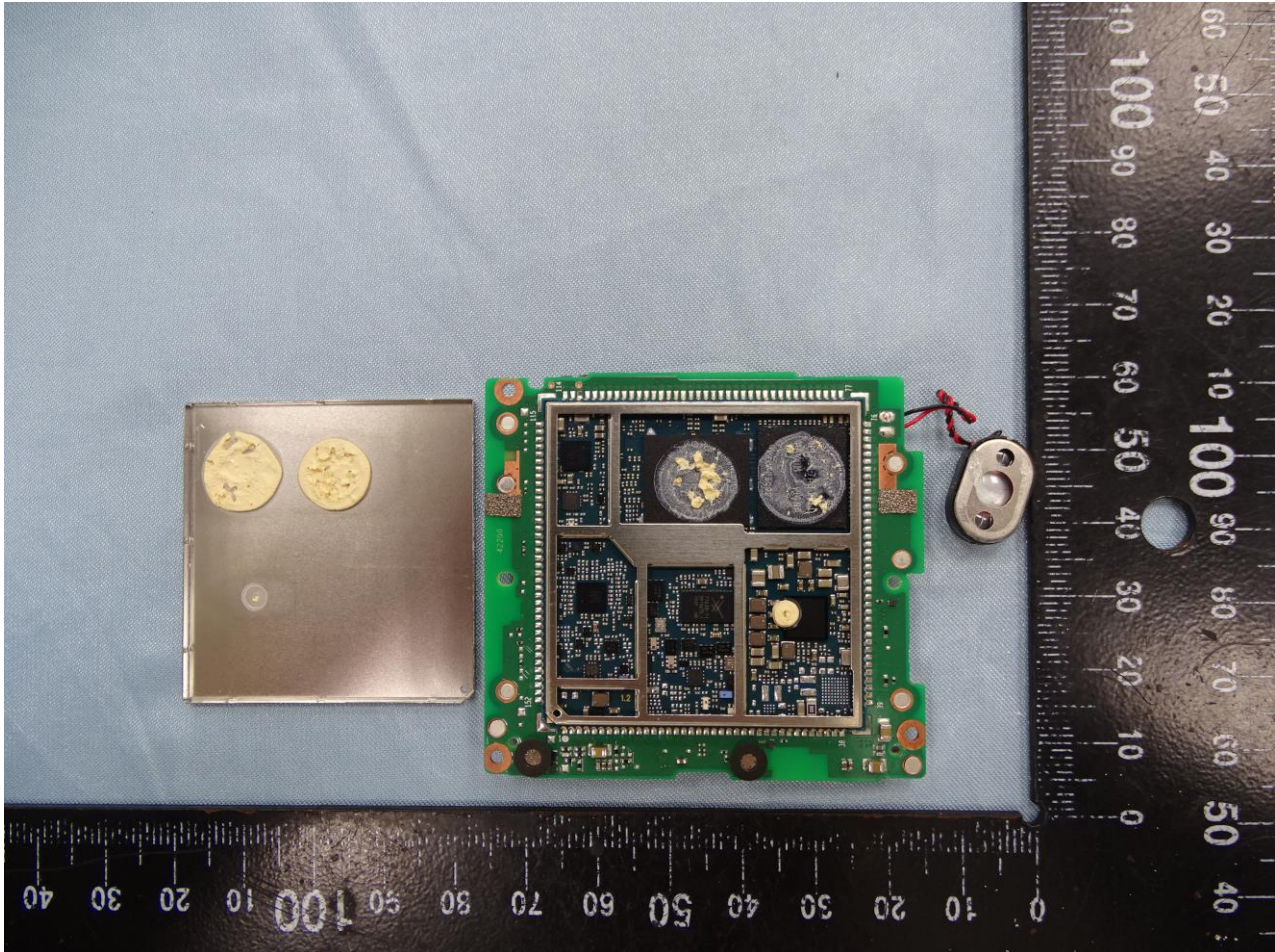

Brand Name: MiTAC, Mio, Navman, MAGELLAN, EROAD
Model Name: N664, Dashcam