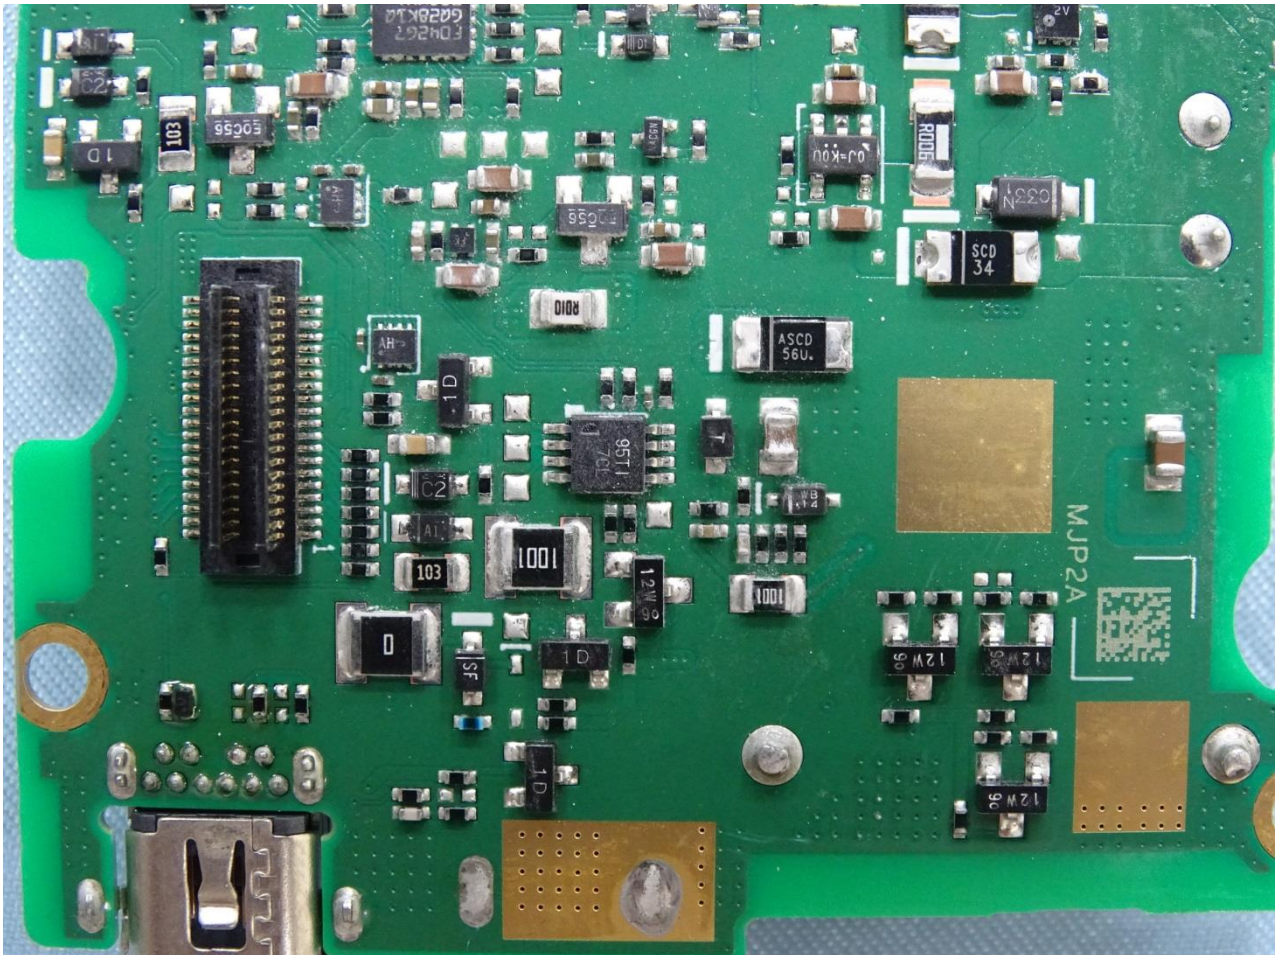

Brand Name: MiTAC, Mio, Navman, MAGELLAN, EROAD
Model Name: N664, Dashcam

Brand Name: MiTAC, Mio, Navman, MAGELLAN, EROAD
Model Name: N664, Dashcam

Brand Name: MiTAC, Mio, Navman, MAGELLAN, EROAD
Model Name: N664, Dashcam

Brand Name: MiTAC, Mio, Navman, MAGELLAN, EROAD
Model Name: N664, Dashcam

Brand Name: MiTAC, Mio, Navman, MAGELLAN, EROAD

Model Name: N664, Dashcam

WWAN + WLAN + Bluetooth + GPS Module for Sample 1 and Sample 2