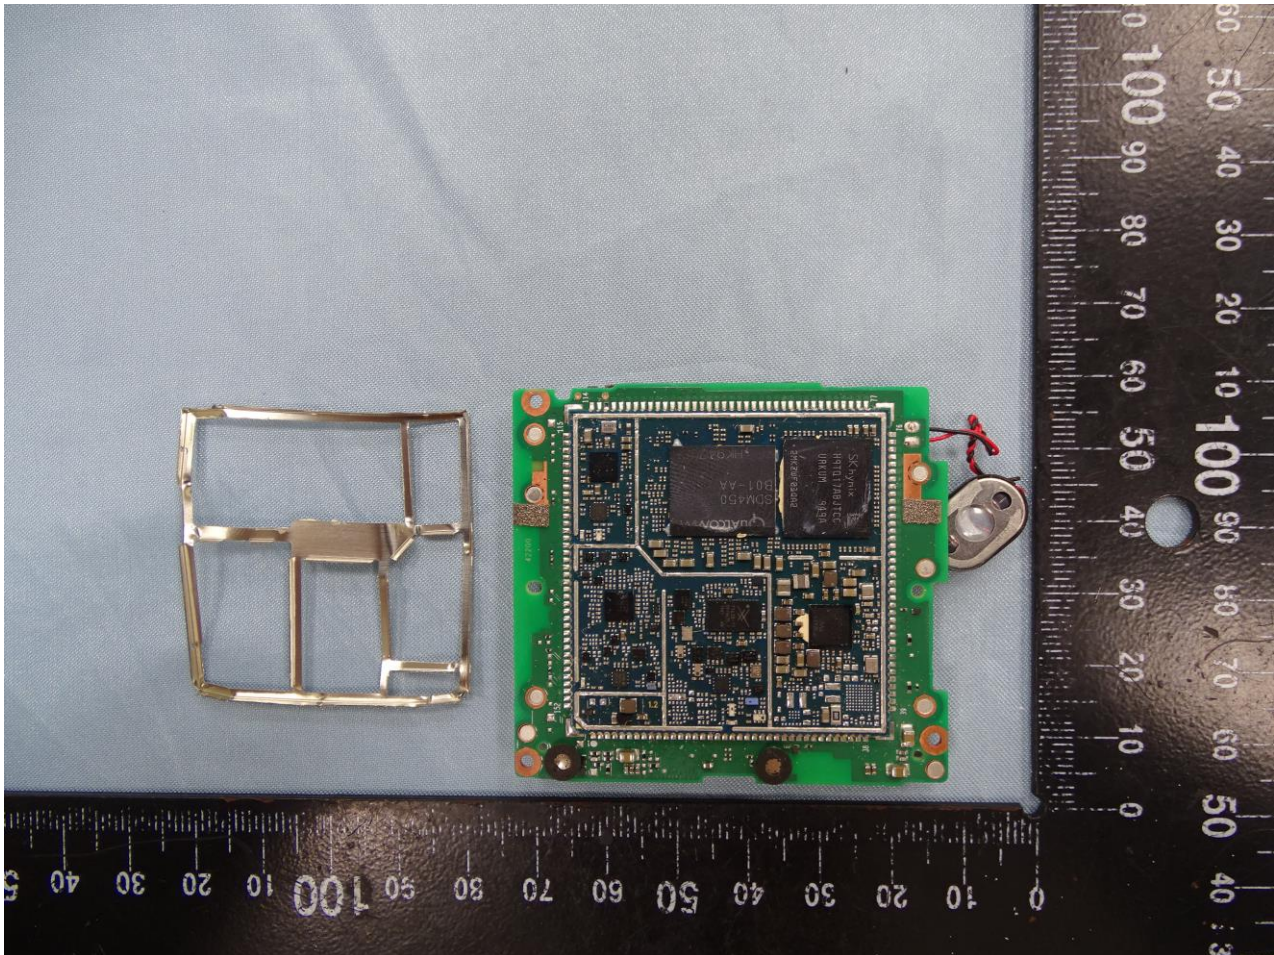

Brand Name: MiTAC, Mio, Navman, MAGELLAN, EROAD
Model Name: N664, Dashcam