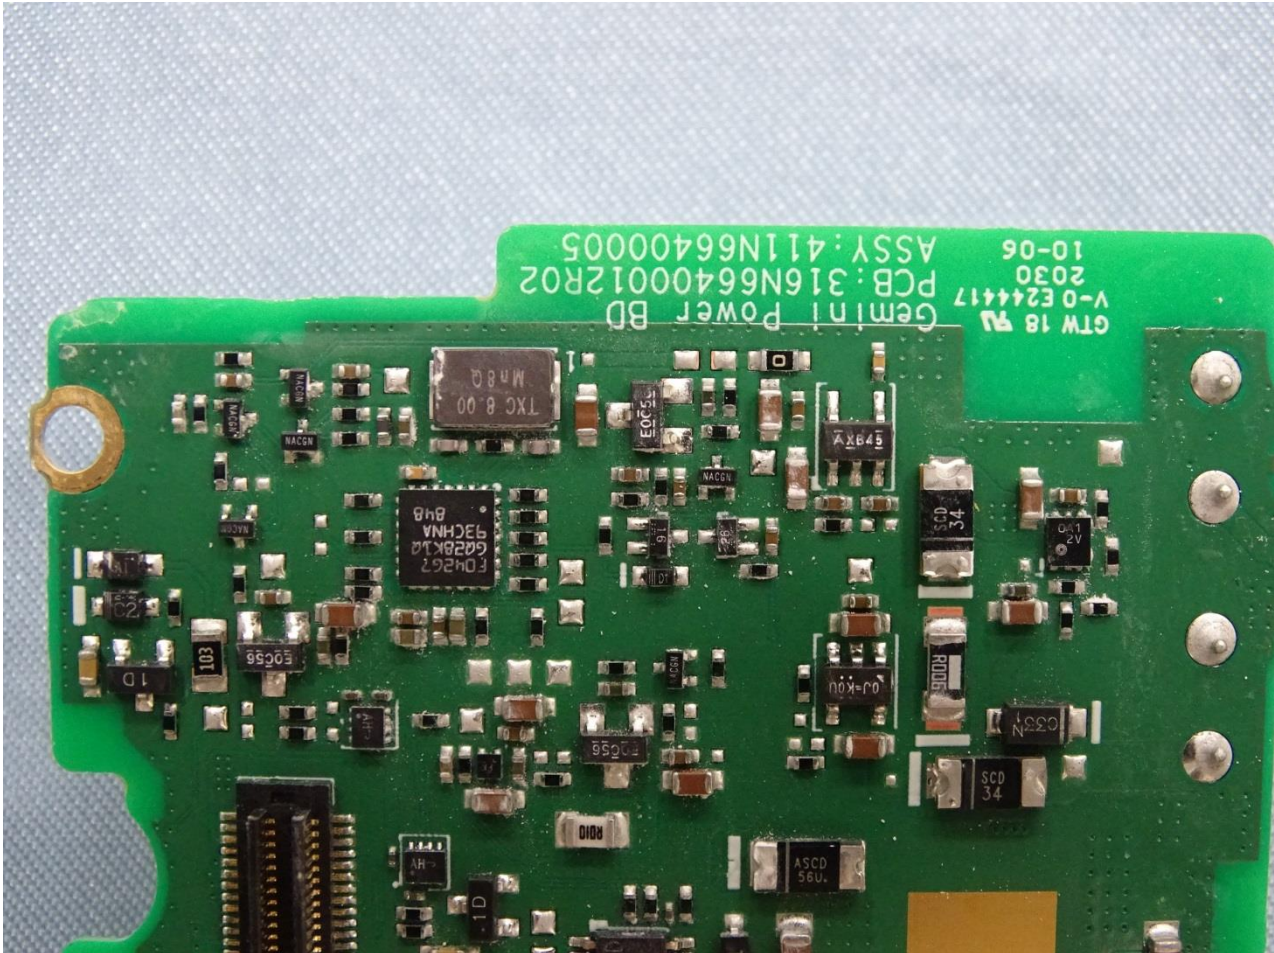

Brand Name: MiTAC, Mio, Navman, MAGELLAN, EROAD
Model Name: N664, Dashcam

Brand Name: MiTAC, Mio, Navman, MAGELLAN, EROAD
Model Name: N664, Dashcam

Brand Name: MiTAC, Mio, Navman, MAGELLAN, EROAD
Model Name: N664, Dashcam

Brand Name: MiTAC, Mio, Navman, MAGELLAN, EROAD
Model Name: N664, Dashcam

Brand Name: MiTAC, Mio, Navman, MAGELLAN, EROAD

Model Name: N664, Dashcam

WWAN + WLAN + Bluetooth + GPS Module for Sample 1 and Sample 2