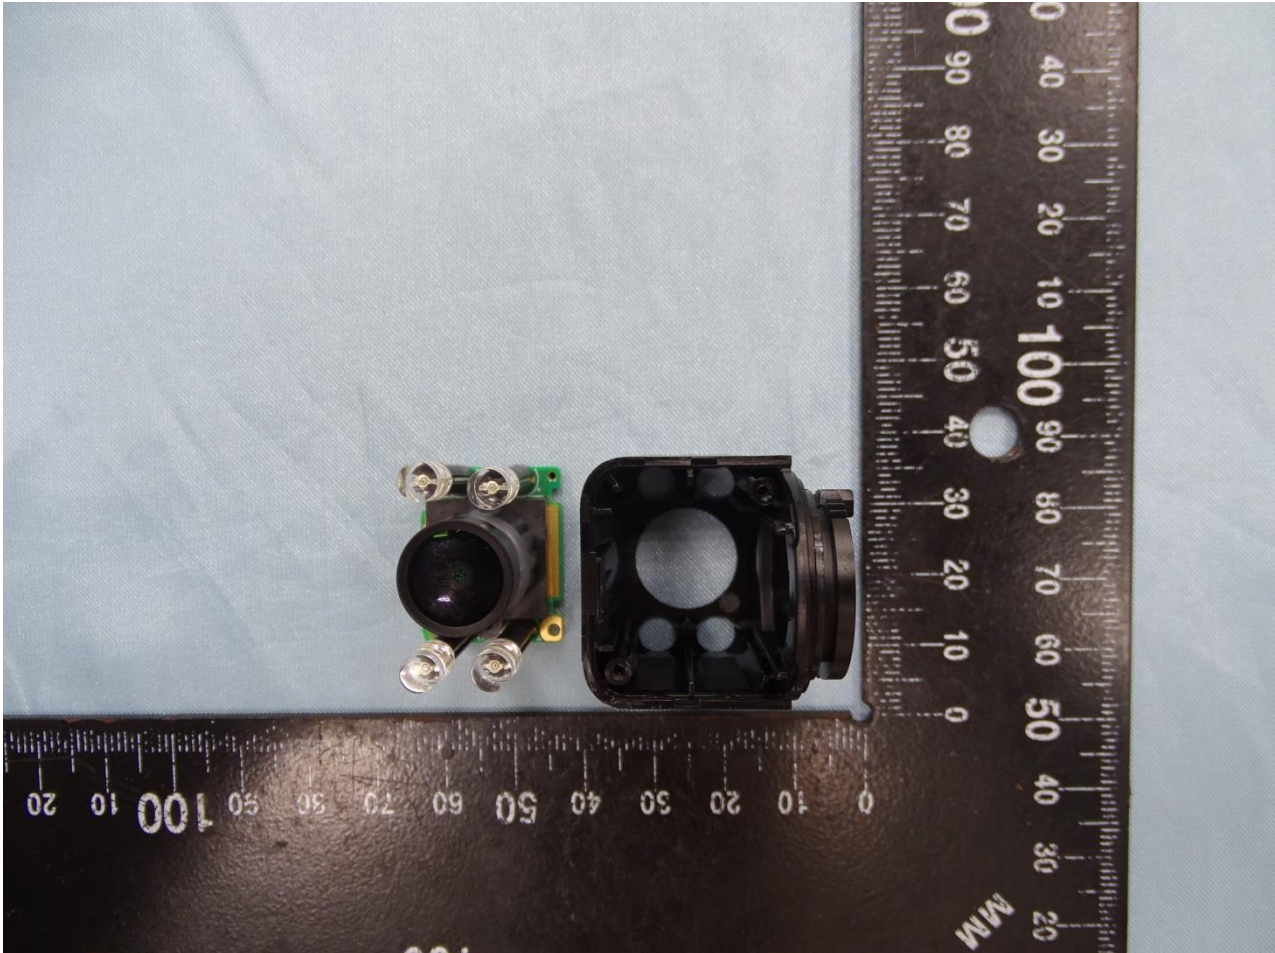

Brand Name: MiTAC, Mio, Navman, MAGELLAN, EROAD
Model Name: N664, Dashcam