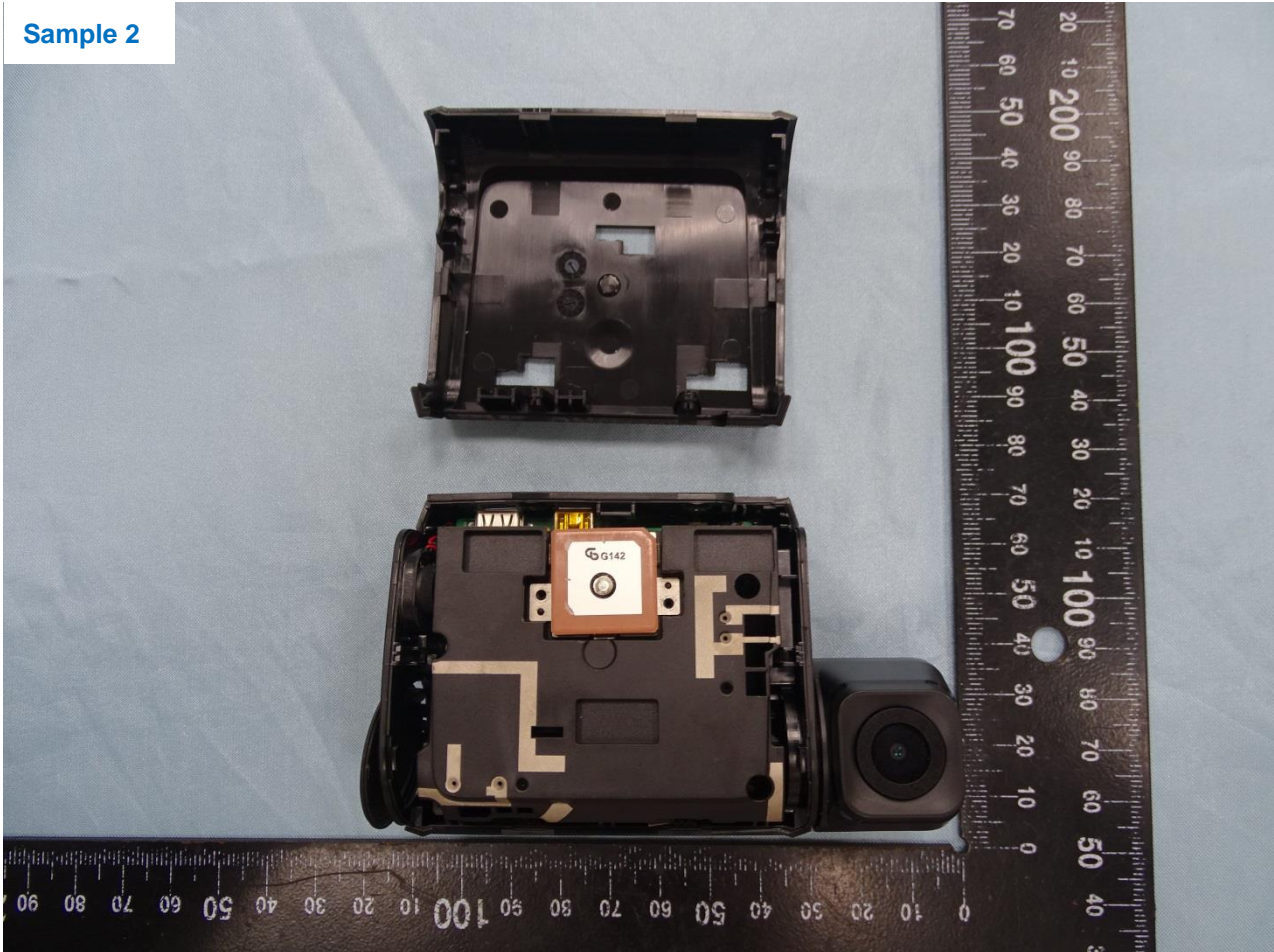

Brand Name: MiTAC, Mio, Navman, MAGELLAN, EROAD
Model Name: N664, Dashcam

Sample 2