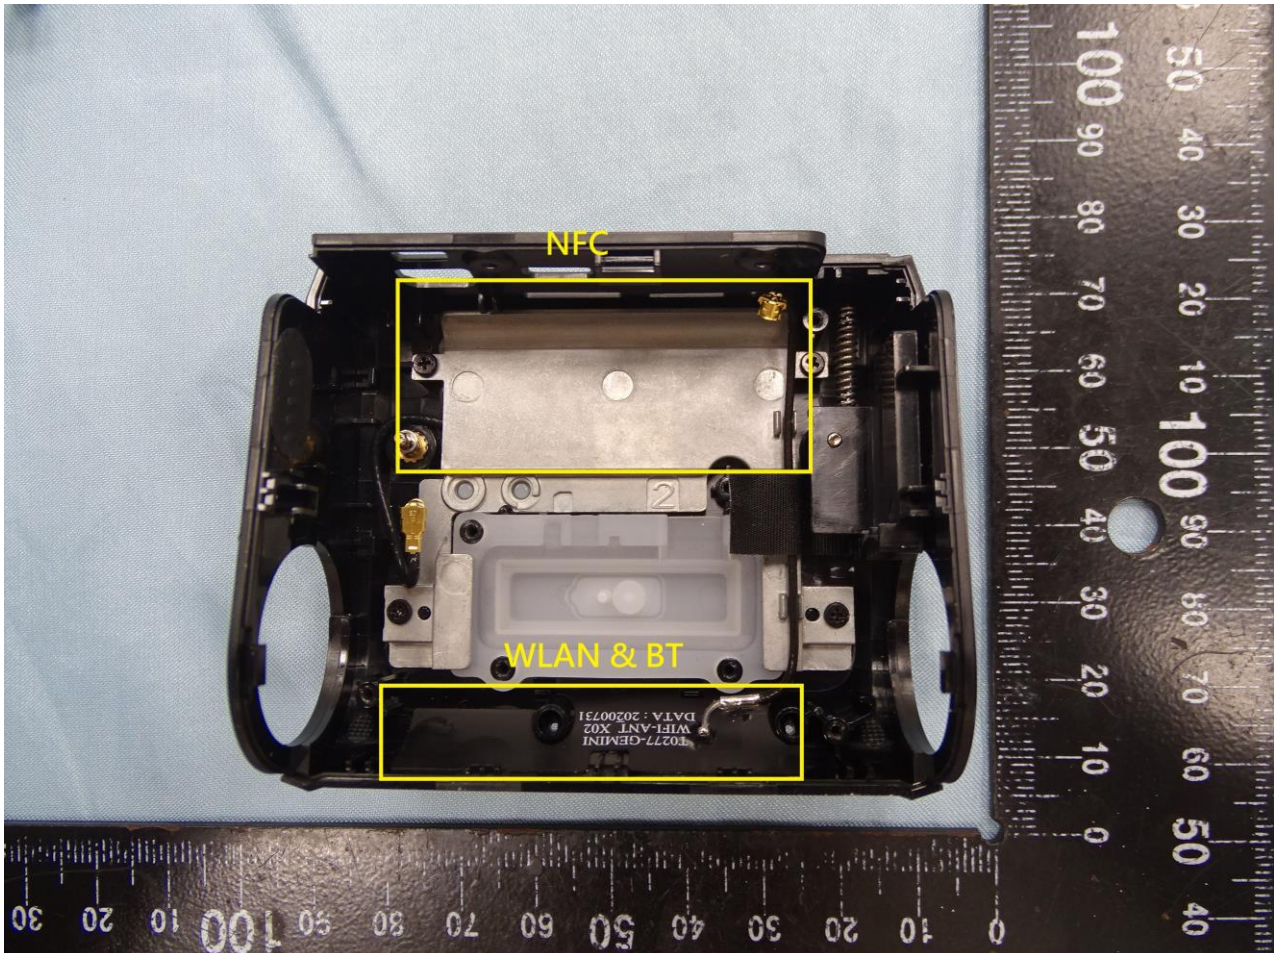

2. Internal Photograph of EUT

Brand Name: MiTAC, Mio, Navman, MAGELLAN, EROAD

Model Name: N664, Dashcam

Antenna Location for Sample 1

Brand Name: MiTAC, Mio, Navman, MAGELLAN, EROAD
Model Name: N664, Dashcam

Brand Name: MiTAC, Mio, Navman, MAGELLAN, EROAD

Model Name: N664, Dashcam

Antenna Location for Sample 2

Brand Name: MiTAC, Mio, Navman, MAGELLAN, EROAD
Model Name: N664, Dashcam

Brand Name: MiTAC, Mio, Navman, MAGELLAN, EROAD
Model Name: N664, Dashcam

Sample 1 and Sample 2

Brand Name: MiTAC, Mio, Navman, MAGELLAN, EROAD
Model Name: N664, Dashcam

Brand Name: MiTAC, Mio, Navman, MAGELLAN, EROAD
Model Name: N664, Dashcam

Brand Name: MiTAC, Mio, Navman, MAGELLAN, EROAD
Model Name: N664, Dashcam