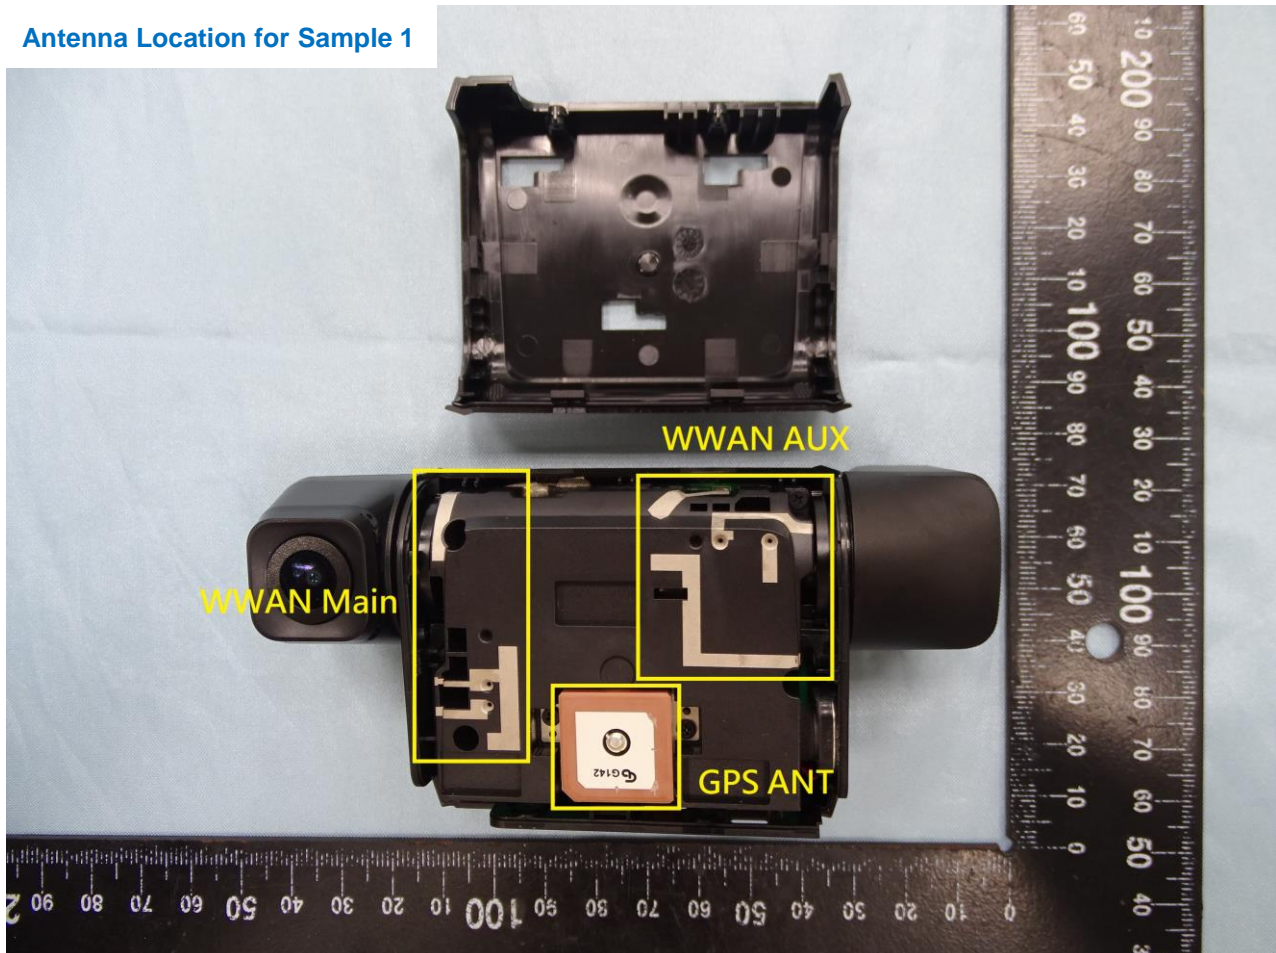

2. Internal Photograph of EUT

Brand Name: MiTAC, Mio, Navman, MAGELLAN, EROAD

Model Name: N664, Dashcam

Antenna Location for Sample 1

Brand Name: MiTAC, Mio, Navman, MAGELLAN, EROAD
Model Name: N664, Dashcam

Brand Name: MiTAC, Mio, Navman, MAGELLAN, EROAD

Model Name: N664, Dashcam

Antenna Location for Sample 2

Brand Name: MiTAC, Mio, Navman, MAGELLAN, EROAD
Model Name: N664, Dashcam

Brand Name: MiTAC, Mio, Navman, MAGELLAN, EROAD
Model Name: N664, Dashcam