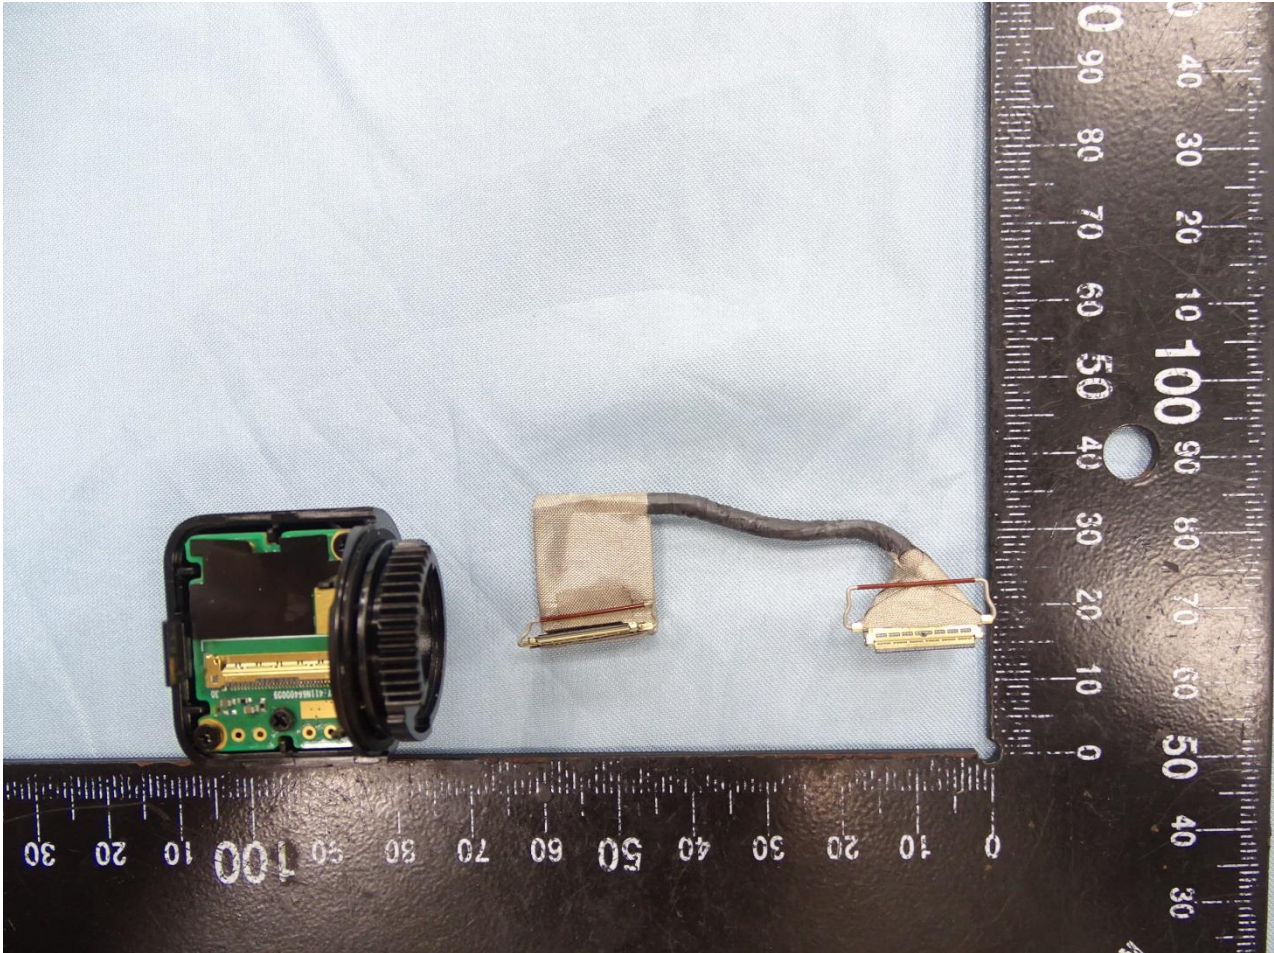

2. Internal Photograph of EUT

Brand Name: MiTAC, Mio, Navman, MAGELLAN, EROAD

Model Name: N664, Dashcam

Antenna Location for Sample 1

Brand Name: MiTAC, Mio, Navman, MAGELLAN, EROAD
Model Name: N664, Dashcam

Brand Name: MiTAC, Mio, Navman, MAGELLAN, EROAD

Model Name: N664, Dashcam

Antenna Location for Sample 2

Brand Name: MiTAC, Mio, Navman, MAGELLAN, EROAD
Model Name: N664, Dashcam

Brand Name: MiTAC, Mio, Navman, MAGELLAN, EROAD
Model Name: N664, Dashcam

Sample 1 and Sample 2

Brand Name: MiTAC, Mio, Navman, MAGELLAN, EROAD
Model Name: N664, Dashcam

Brand Name: MiTAC, Mio, Navman, MAGELLAN, EROAD
Model Name: N664, Dashcam

Brand Name: MiTAC, Mio, Navman, MAGELLAN, EROAD
Model Name: N664, Dashcam

Brand Name: MITAC, Mio, Navman, MAGELLAN, EROAD
Model Name: N664, Dashcam

Brand Name: MiTAC, Mio, Navman, MAGELLAN, EROAD
Model Name: N664, Dashcam

Brand Name: MiTAC, Mio, Navman, MAGELLAN, EROAD
Model Name: N664, Dashcam