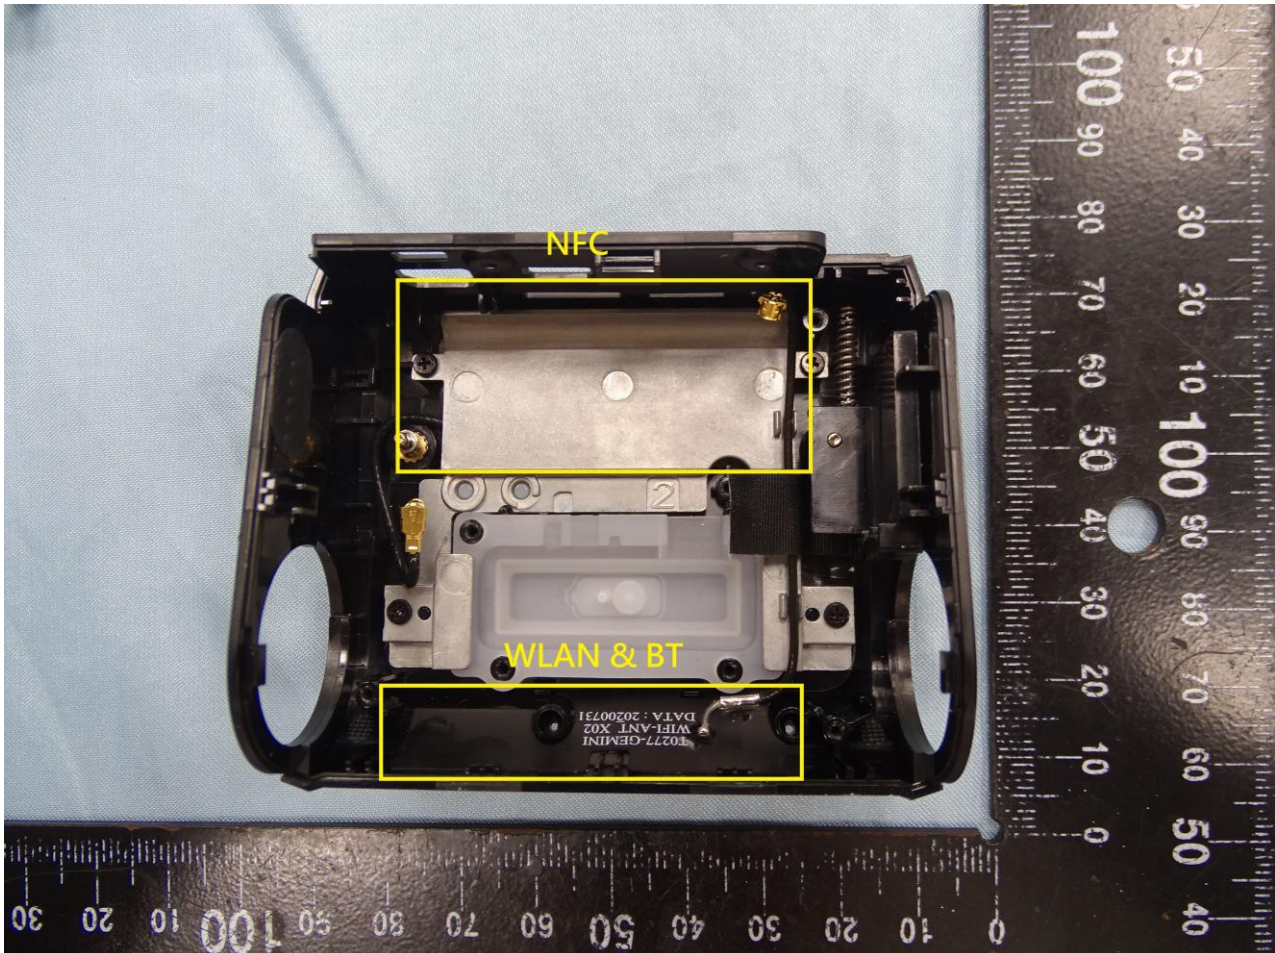

2. Internal Photograph of EUT

Brand Name: MiTAC, Mio, Navman, MAGELLAN, EROAD

Model Name: N664, Dashcam

Antenna Location for Sample 1

Brand Name: MiTAC, Mio, Navman, MAGELLAN, EROAD
Model Name: N664, Dashcam

Brand Name: MiTAC, Mio, Navman, MAGELLAN, EROAD

Model Name: N664, Dashcam

Antenna Location for Sample 2

Brand Name: MiTAC, Mio, Navman, MAGELLAN, EROAD
Model Name: N664, Dashcam

Brand Name: MiTAC, Mio, Navman, MAGELLAN, EROAD
Model Name: N664, Dashcam

Sample 1 and Sample 2

Brand Name: MiTAC, Mio, Navman, MAGELLAN, EROAD
Model Name: N664, Dashcam

Brand Name: MiTAC, Mio, Navman, MAGELLAN, EROAD
Model Name: N664, Dashcam

Brand Name: MiTAC, Mio, Navman, MAGELLAN, EROAD
Model Name: N664, Dashcam