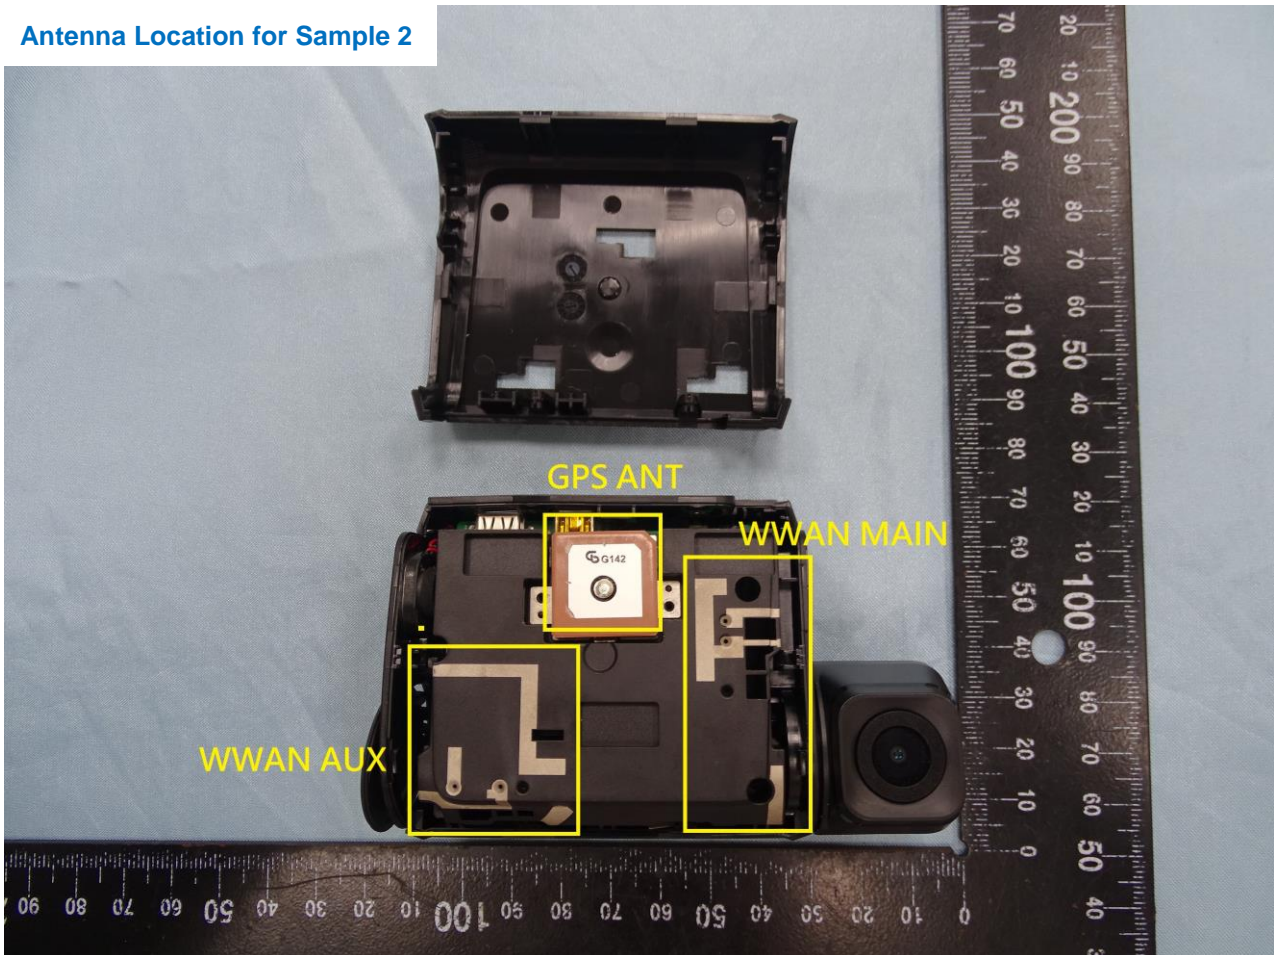

2. Internal Photograph of EUT

Brand Name: MiTAC, Mio, Navman, MAGELLAN, EROAD

Model Name: N664, Dashcam

Antenna Location for Sample 1

Brand Name: MiTAC, Mio, Navman, MAGELLAN, EROAD
Model Name: N664, Dashcam

Brand Name: MiTAC, Mio, Navman, MAGELLAN, EROAD

Model Name: N664, Dashcam

Antenna Location for Sample 2

Brand Name: MiTAC, Mio, Navman, MAGELLAN, EROAD
Model Name: N664, Dashcam

Brand Name: MiTAC, Mio, Navman, MAGELLAN, EROAD
Model Name: N664, Dashcam