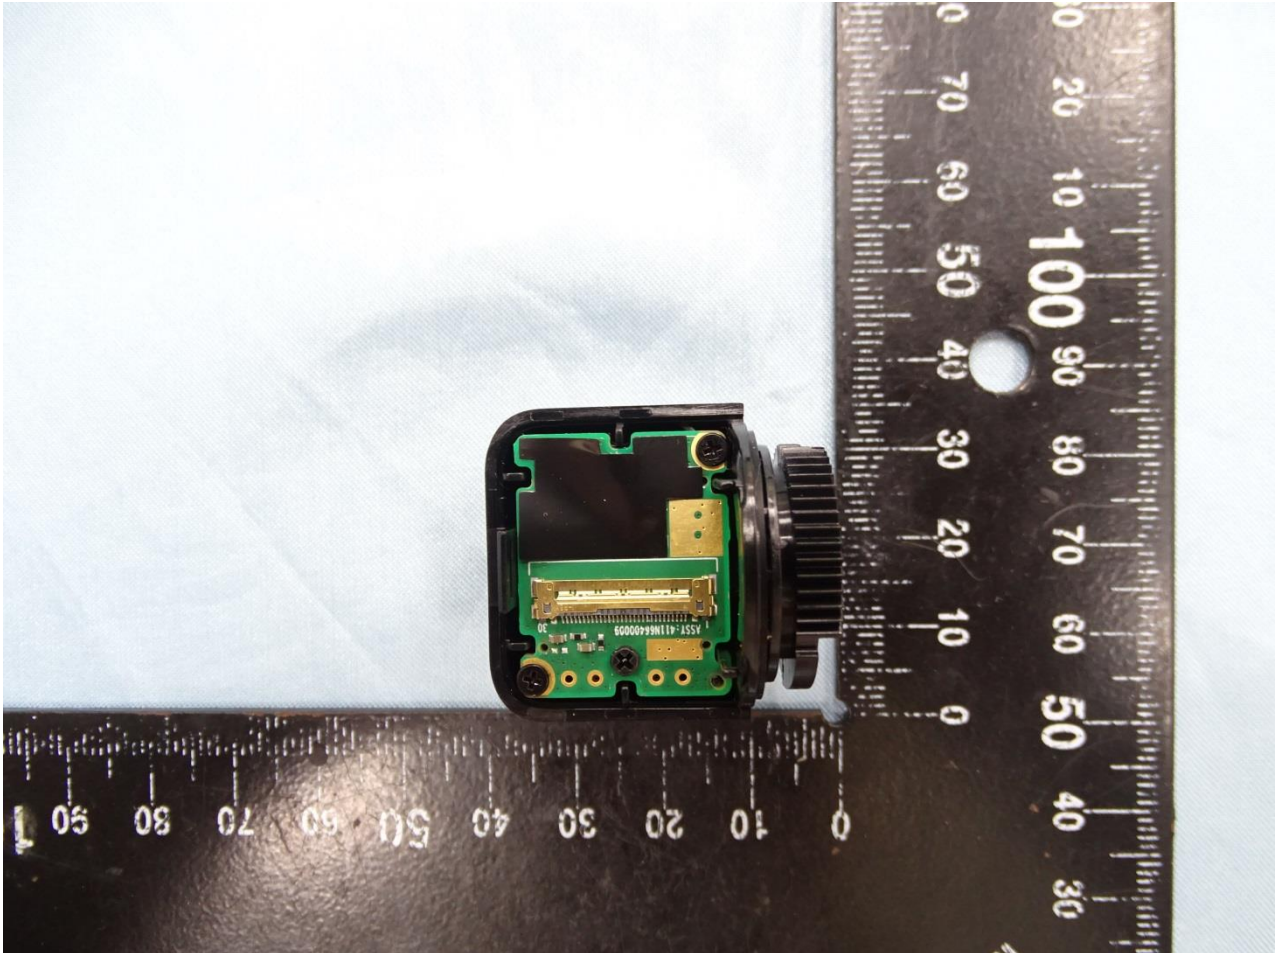

Brand Name: MiTAC, Mio, Navman, MAGELLAN, EROAD
Model Name: N664, Dashcam