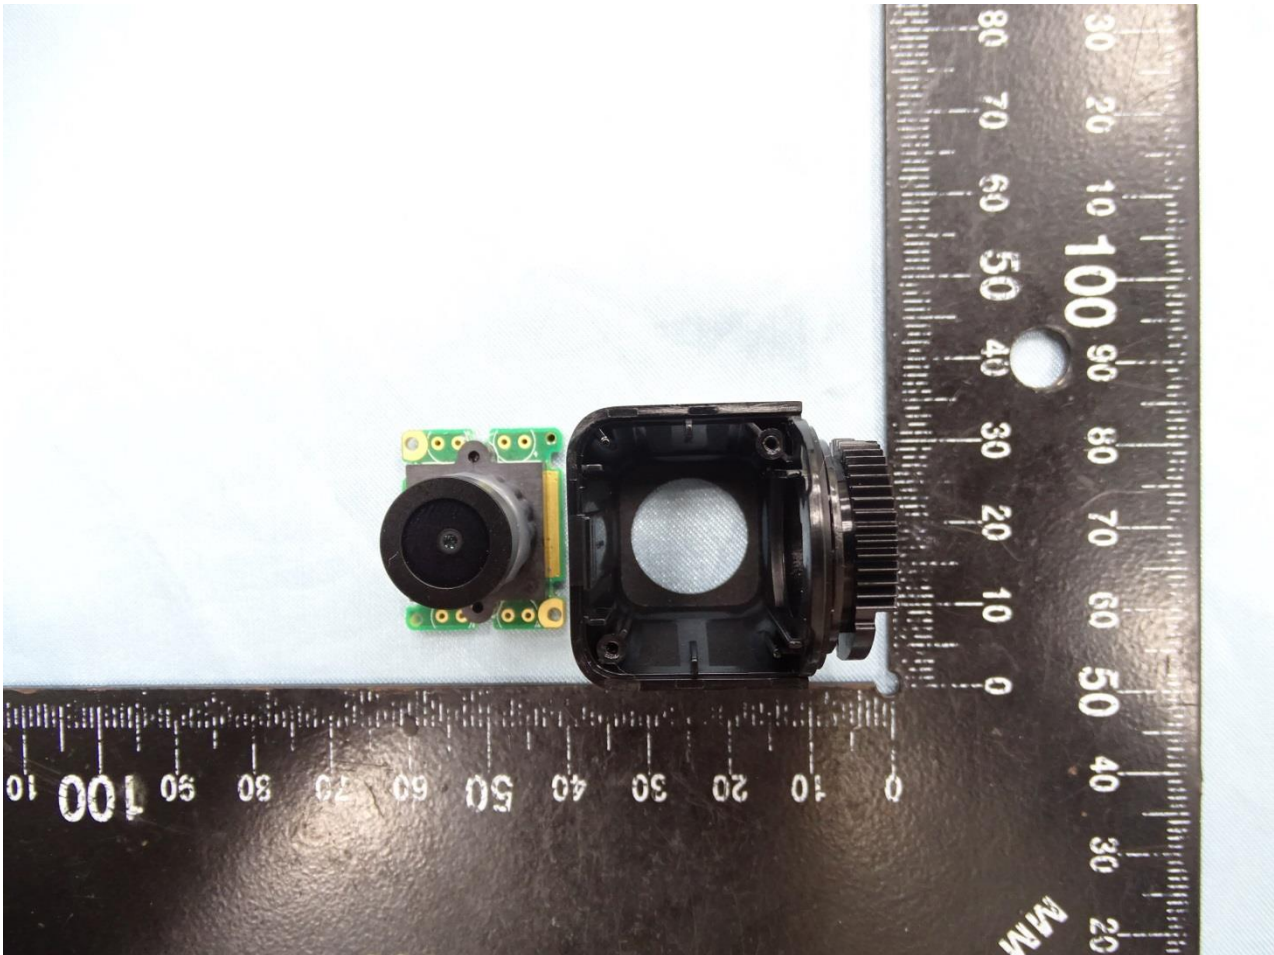

Brand Name: MiTAC, Mio, Navman, MAGELLAN, EROAD
Model Name: N664, Dashcam