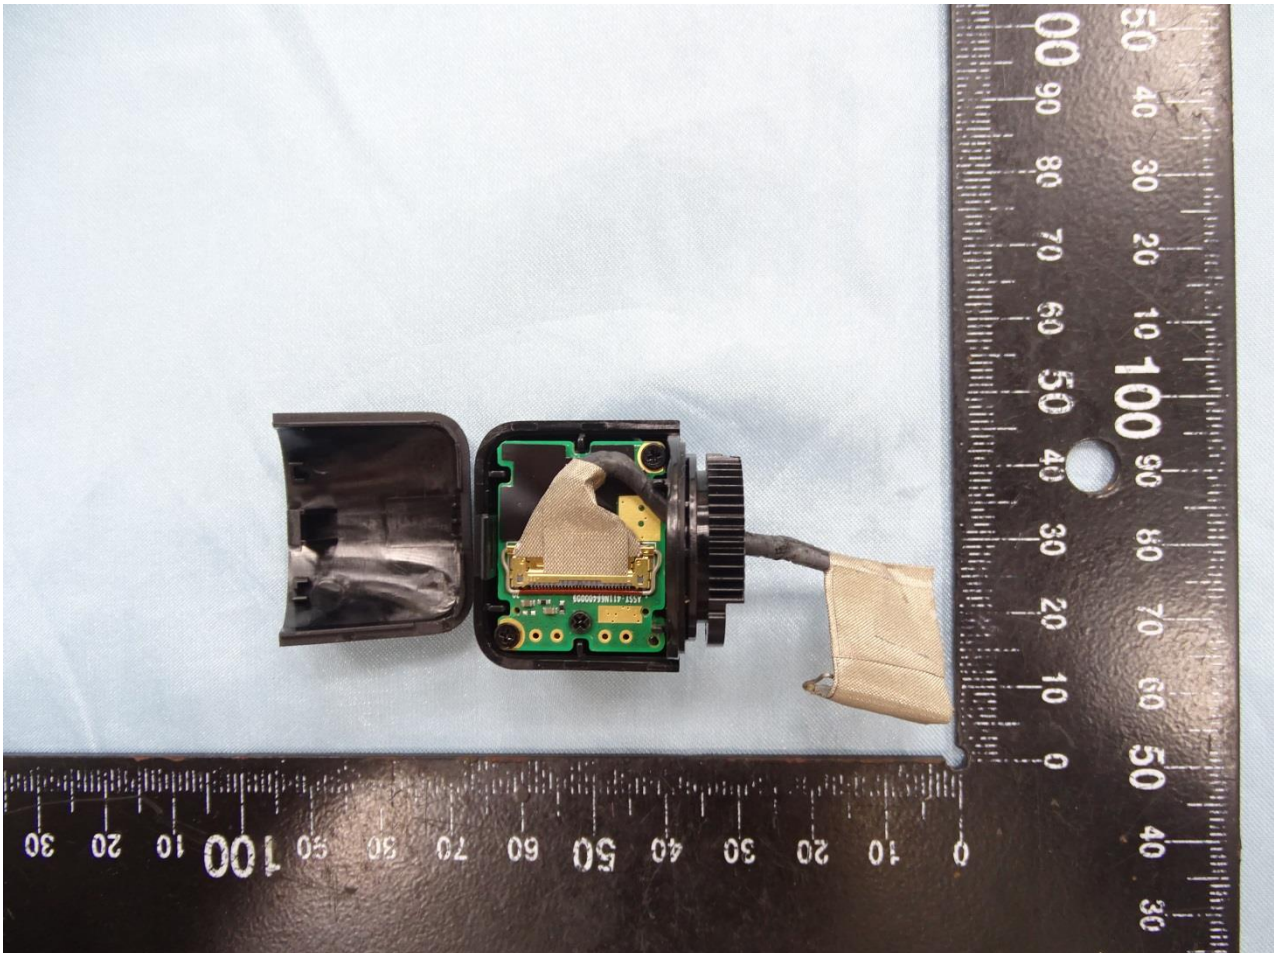

Brand Name: MiTAC, Mio, Navman, MAGELLAN, EROAD
Model Name: N664, Dashcam