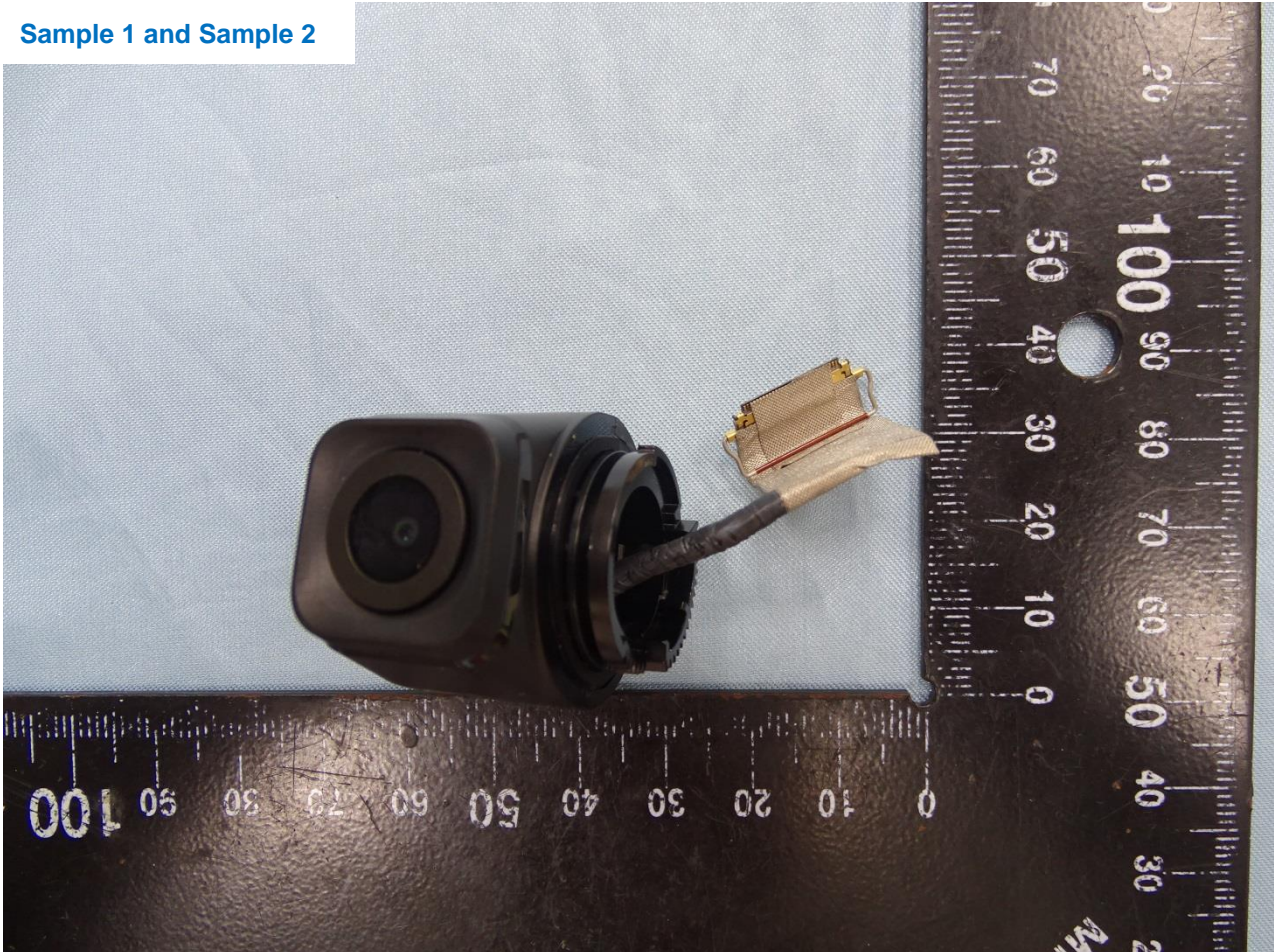

Brand Name: MiTAC, Mio, Navman, MAGELLAN, EROAD
Model Name: N664, Dashcam

Sample 1 and Sample 2