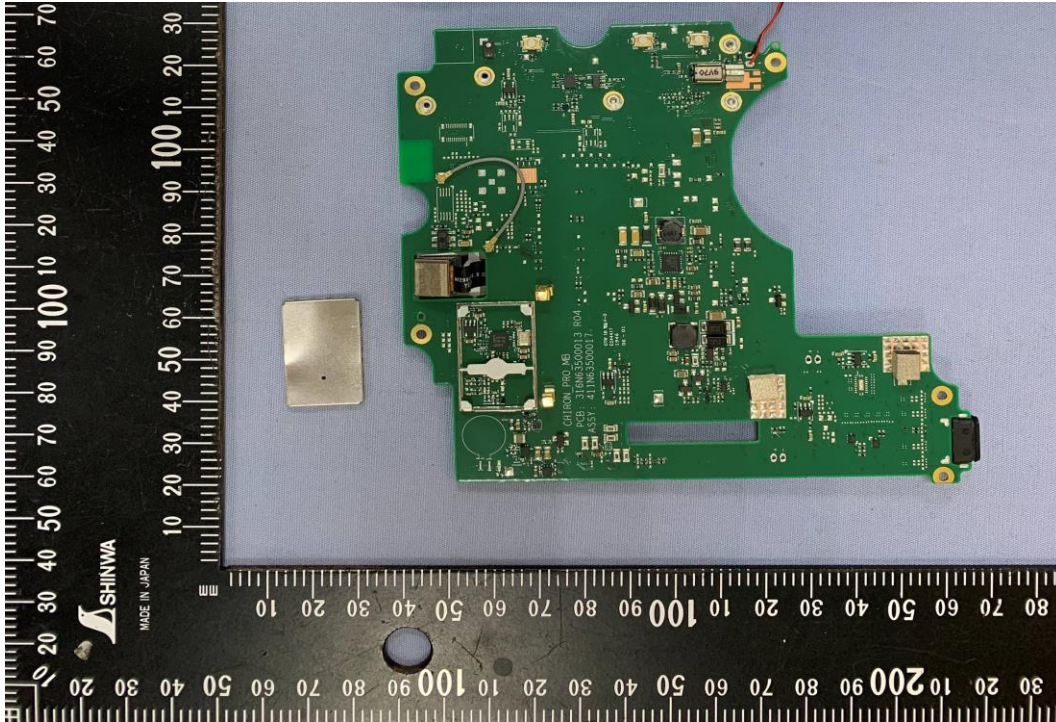

INTERNAL PHOTOGRAPHS OF EUT

Report No.: T210421W01

GPS Module

GPS RF IC & Crystal

LTE Antenna

GPS Antenna

Battery

NFC Antenna