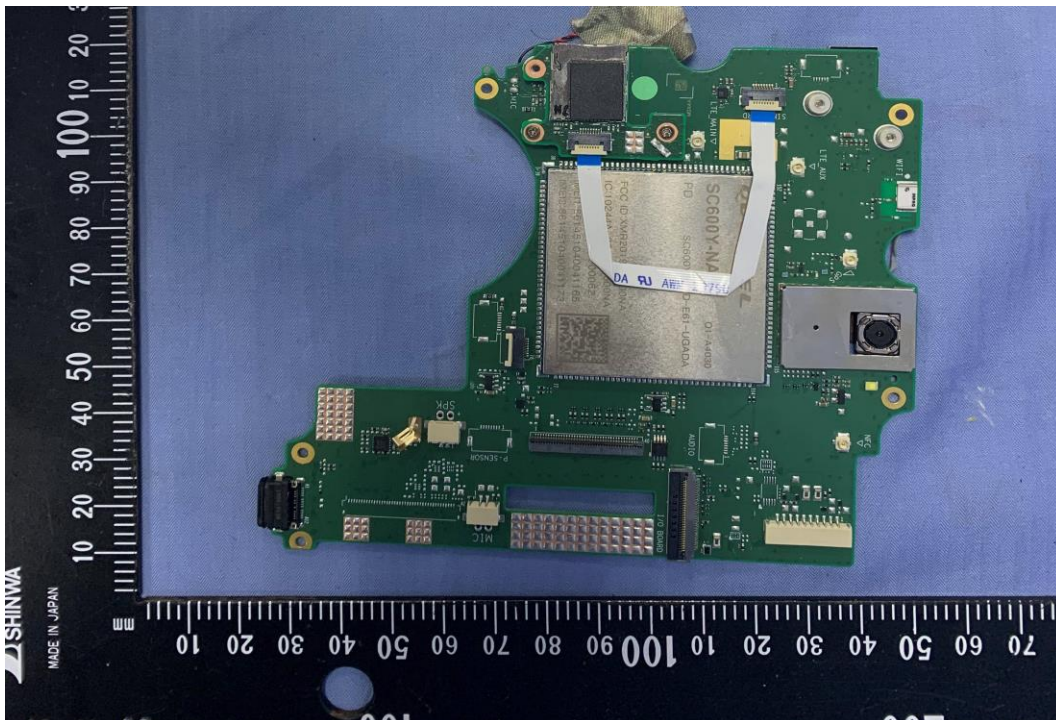

INTERNAL PHOTOGRAPHS OF EUT

Report No.: T210421W01

GPS Module

GPS RF IC & Crystal

LTE Antenna

GPS Antenna

Battery

NFC Antenna