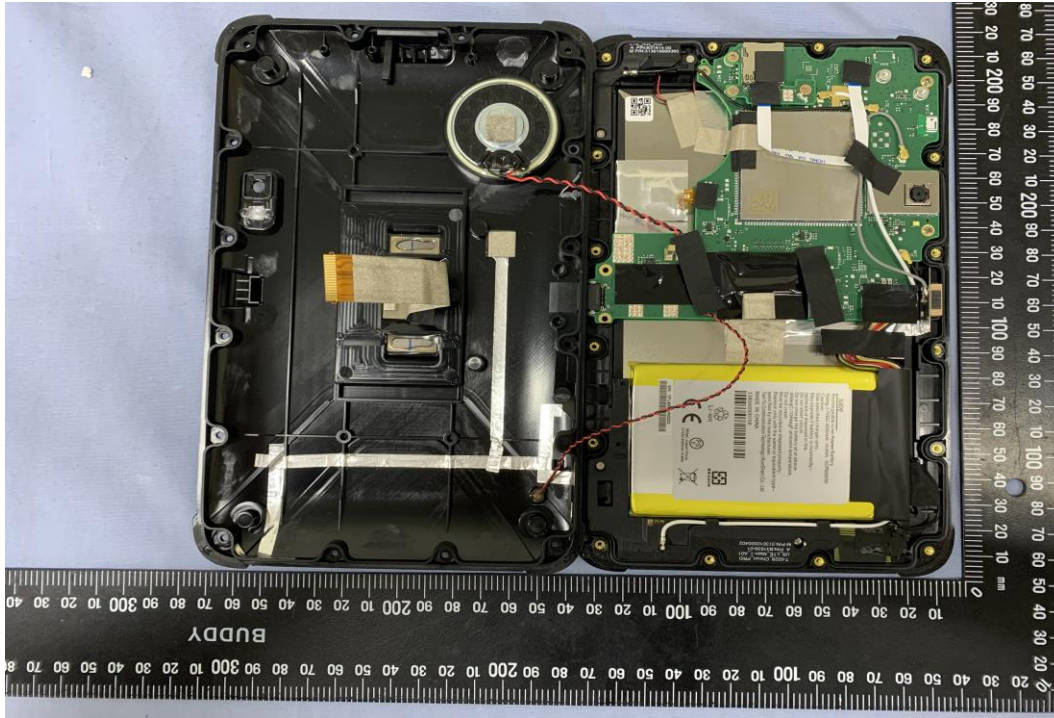

INTERNAL PHOTOGRAPHS OF EUT

Report No.: T210421W01

GPS Module

GPS RF IC & Crystal

LTE Antenna

GPS Antenna

Battery

NFC Antenna