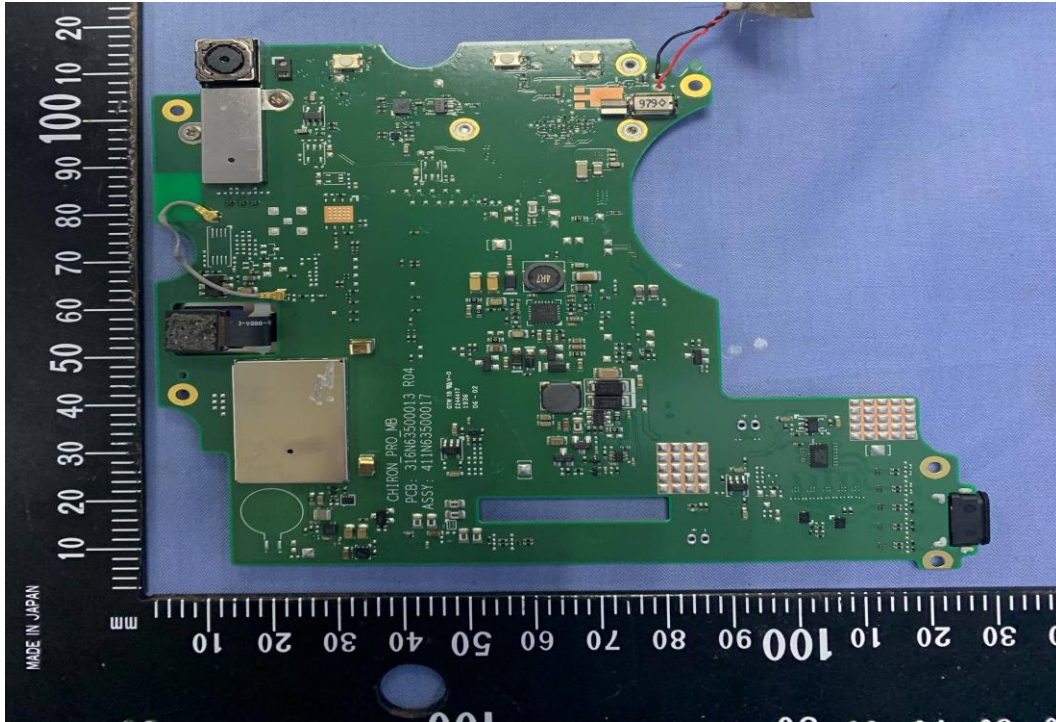

INTERNAL PHOTOGRAPHS OF EUT

Report No.: T210421W01

GPS Module

GPS RF IC & Crystal

LTE Antenna

GPS Antenna

Battery

NFC Antenna