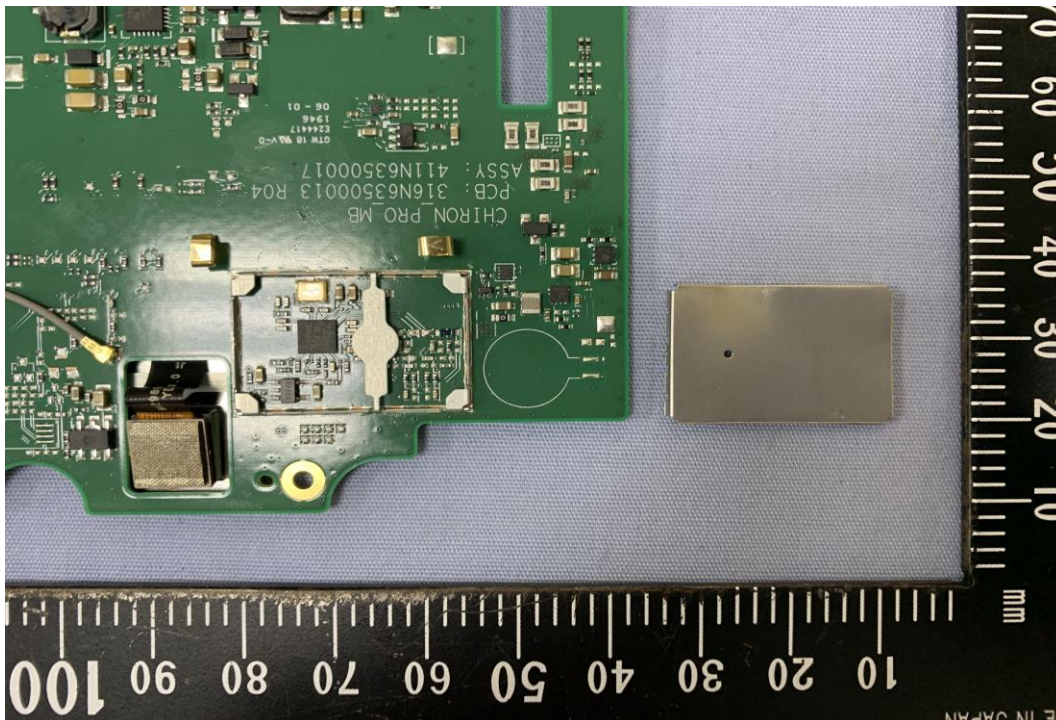

INTERNAL PHOTOGRAPHS OF EUT

Report No.: T210421W01

GPS Module

GPS RF IC & Crystal

LTE Antenna

GPS Antenna

Battery

NFC Antenna