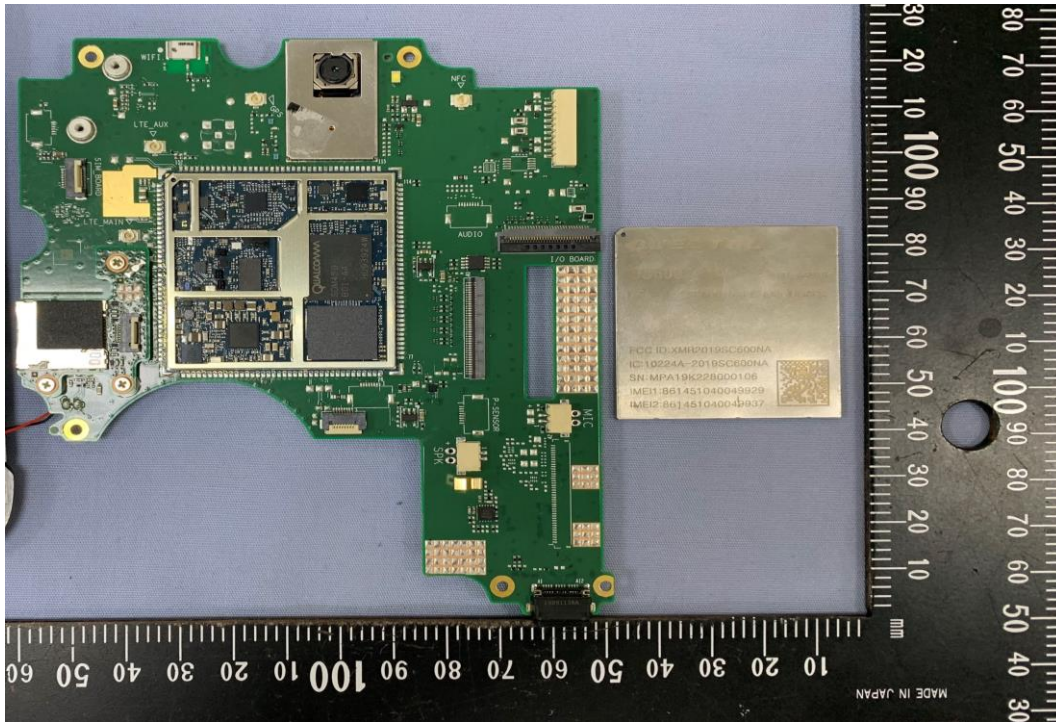

INTERNAL PHOTOGRAPHS OF EUT

Report No.: T210421W01

GPS Module

GPS RF IC & Crystal

LTE Antenna

GPS Antenna

Battery

NFC Antenna