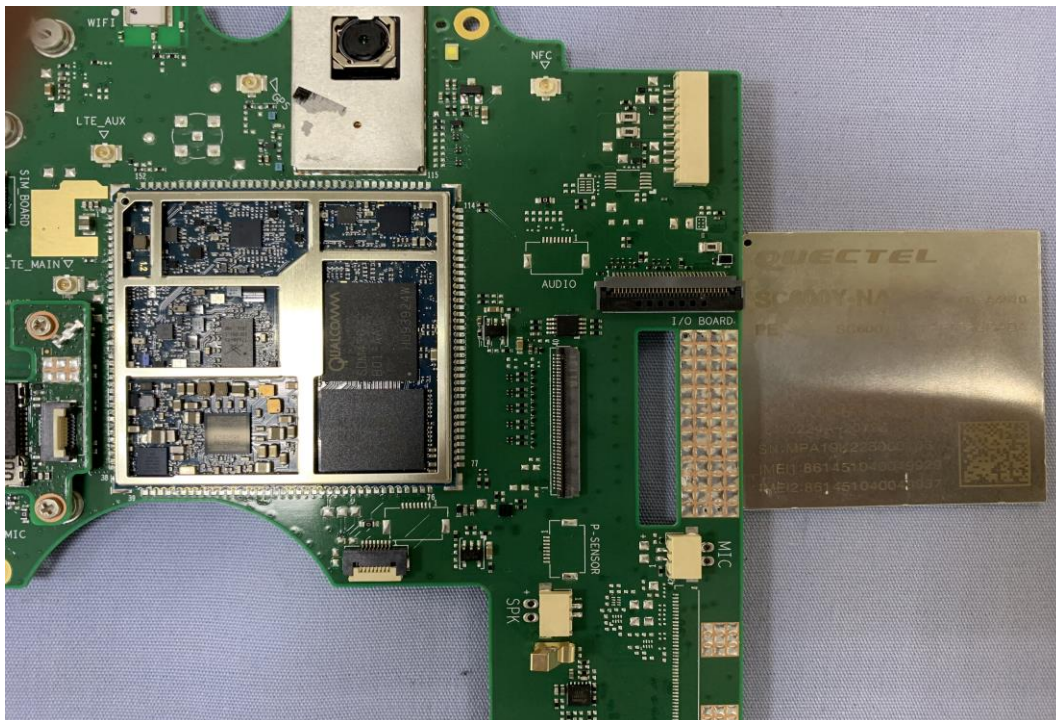

INTERNAL PHOTOGRAPHS OF EUT

Report No.: T210421W01

GPS Module

GPS RF IC & Crystal

LTE Antenna

GPS Antenna

Battery

NFC Antenna