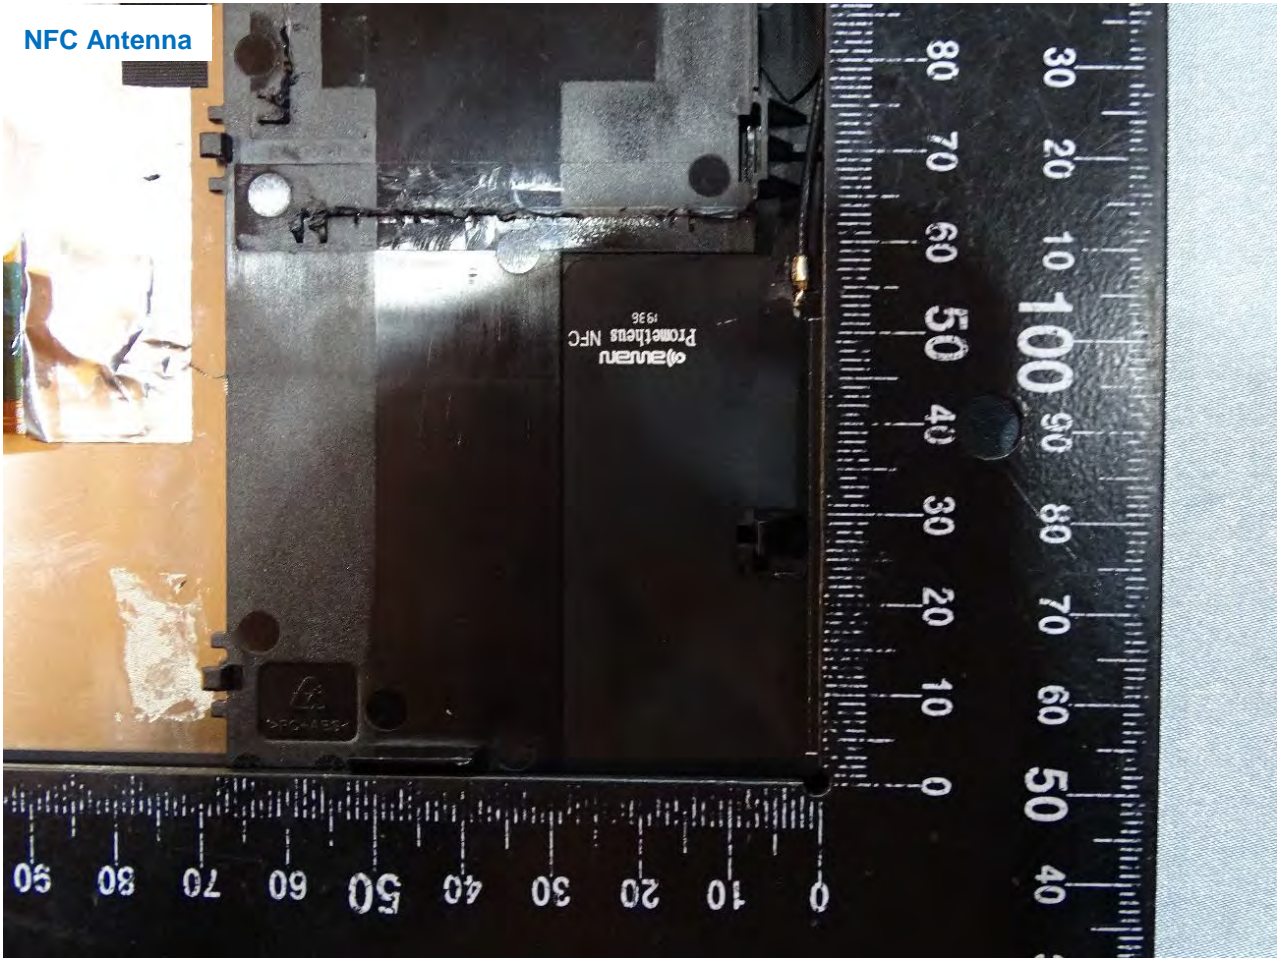

Brand Name: MiTAC, Mio, NAVMAN / Model Name: N650

Brand Name: MiTAC, Mio, NAVMAN / Model Name: N650

WLAN and Bluetooth Antenna

Brand Name: MiTAC, Mio, NAVMAN / Model Name: N650

Brand Name: MiTAC, Mio, NAVMAN / Model Name: N650