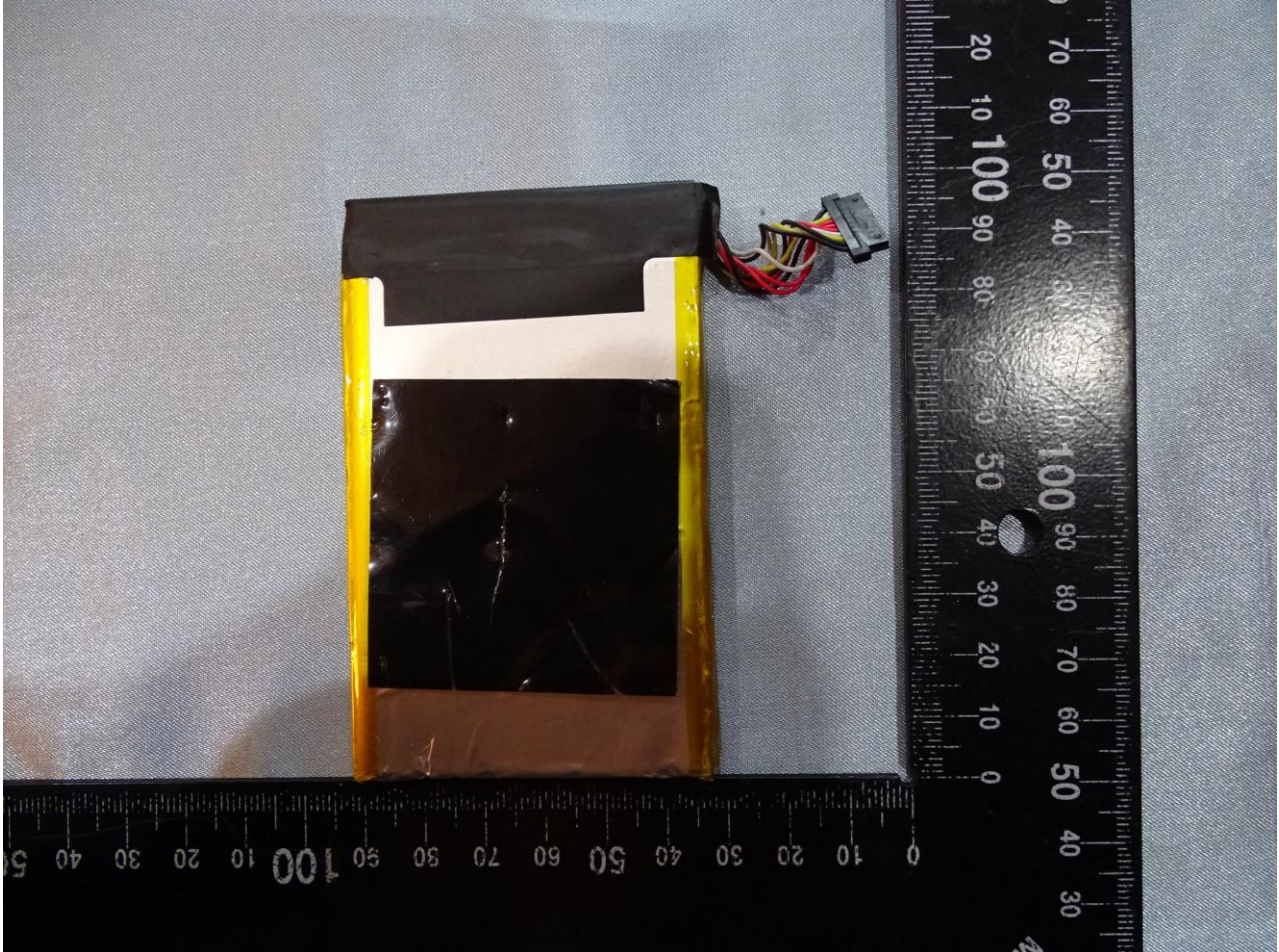

Brand Name: MiTAC, Mio, NAVMAN / Model Name: N650