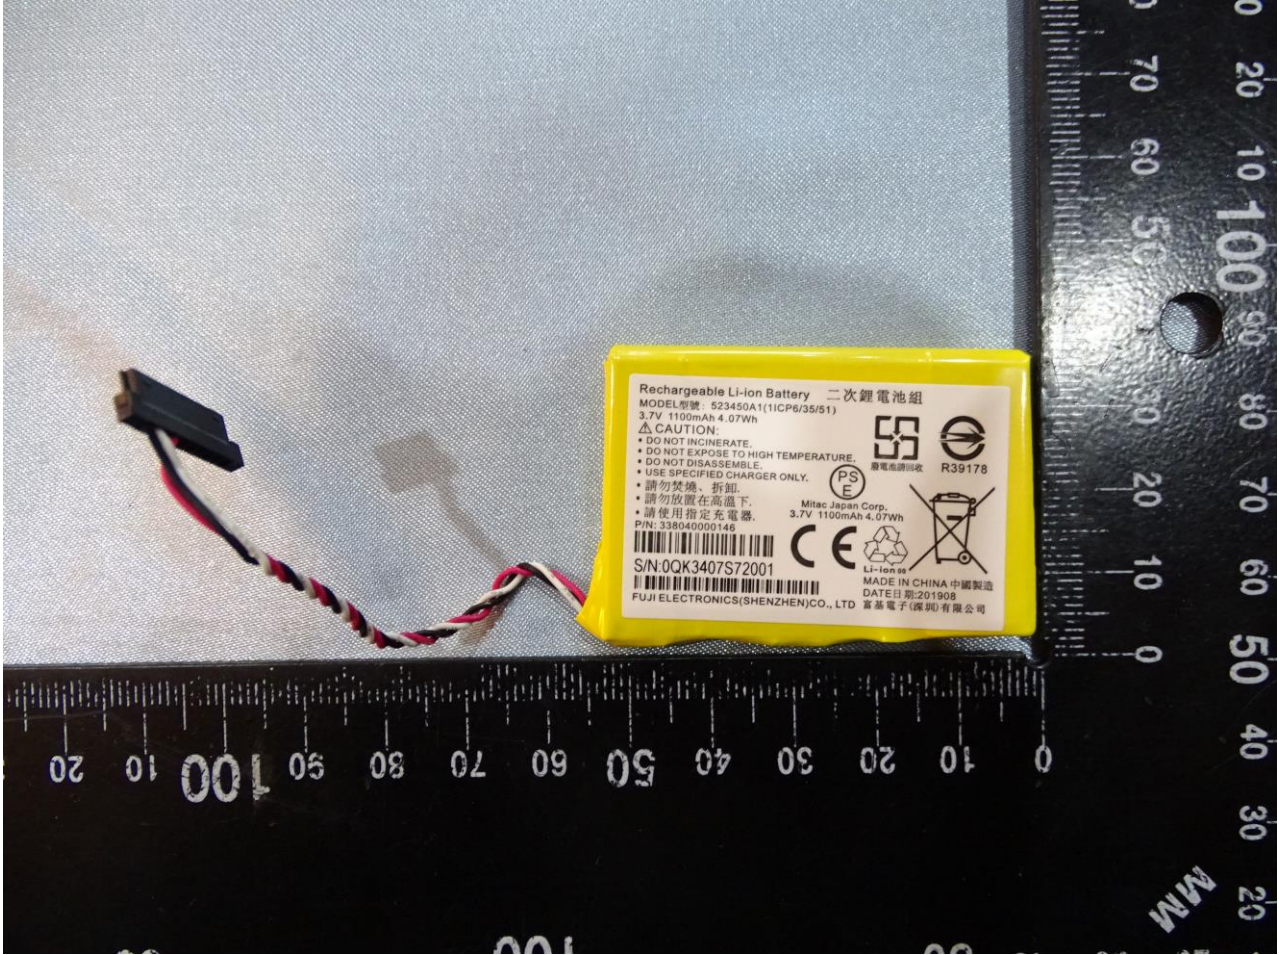

Brand Name: MITAC, Mio, NAVMAN / Model Name: N650