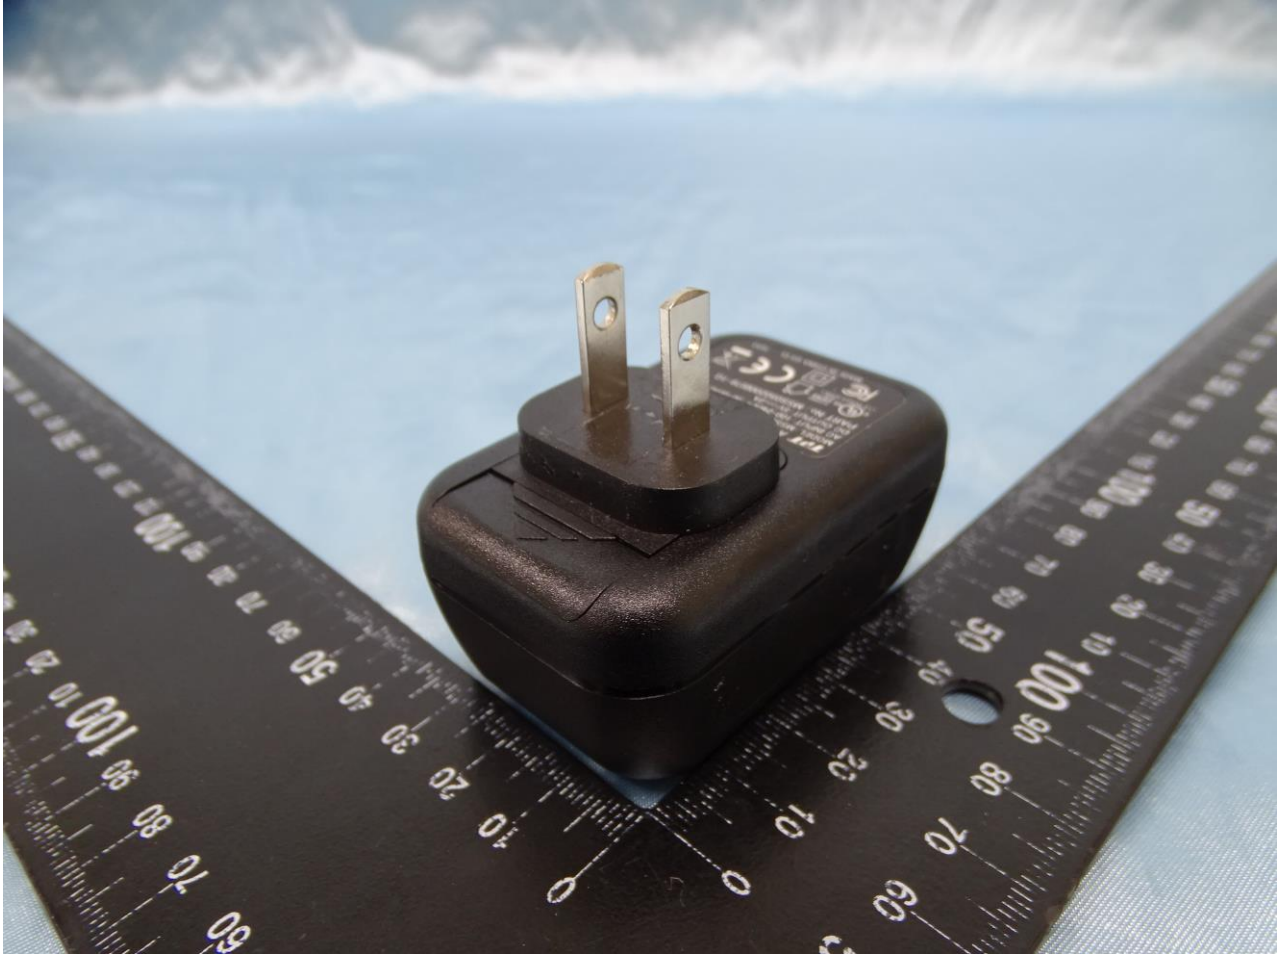

Remark: For accessories equipped with this EUT, please refer to the following photos.

Brand Name: MiTAC, Mio, NAVMAN / Model Name: N650

AC Adapter

Brand Name: MiTAC, Mio, NAVMAN / Model Name: N650

Brand Name: MiTAC, Mio, NAVMAN / Model Name: N650