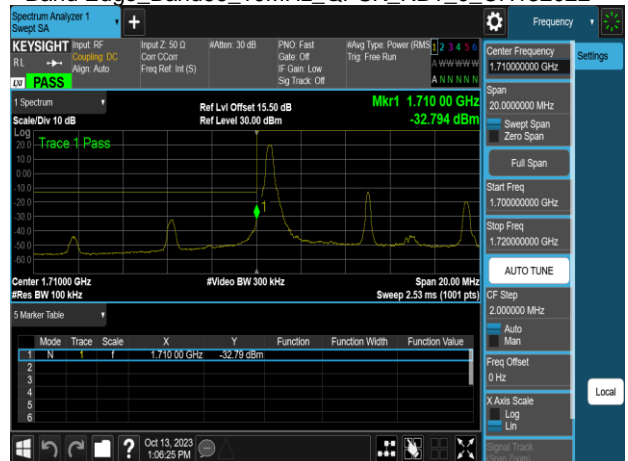

Band Edge_Band66_10MHz_QPSK_RB1_0_CH132022