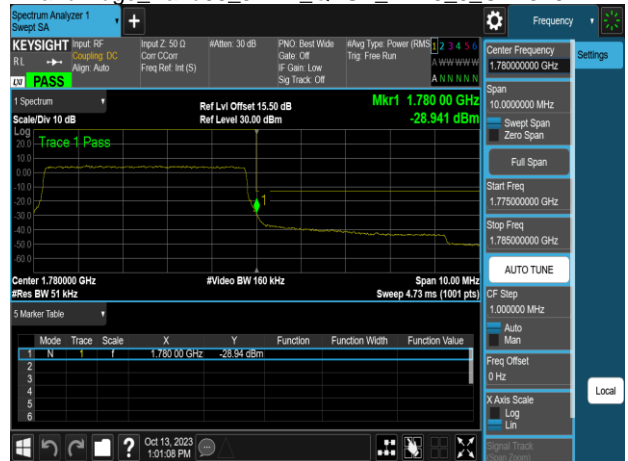

Band Edge_Band66_3MHz_QPSK_RB15_0_CH131987

Band Edge_Band66_3MHz_QPSK_RB15_0_CH132657

Band Edge_Band66_5MHz_QPSK_RB25_0_CH131997

Band Edge_Band66_5MHz_QPSK_RB1_0_CH131997

Band Edge_Band66_5MHz_QPSK_RB25_0_CH132647