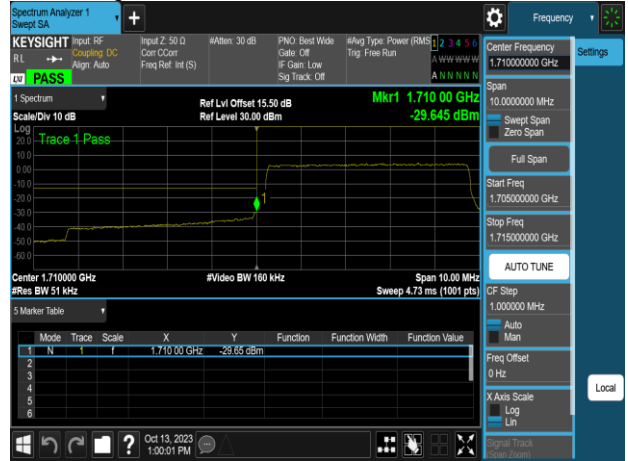

Band Edge_Band66_5MHz_QPSK_RB25_0_CH131997