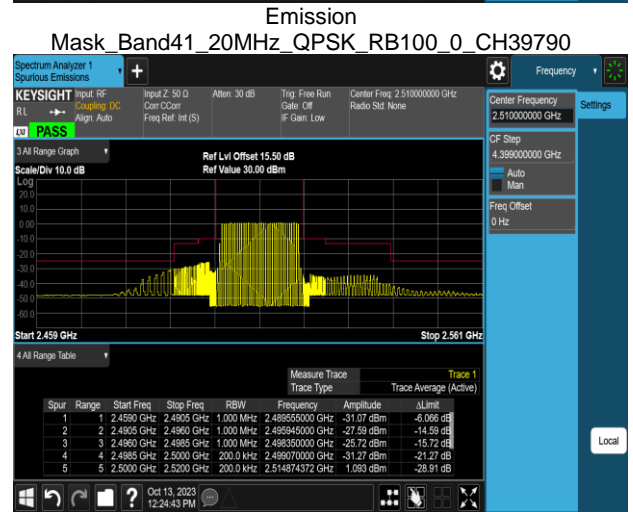

Emission Mask_Band41_10MHz_QPSK_RB1_0_CH41540

Emission
Mask_Band41_20MHz_QPSK_RB100_0_CH40620

Emission
Mask_Band41_20MHz_QPSK_RB100_0_CH41490

Band Edge_Band66_1.4MHz_QPSK_RB1_0_CH131979