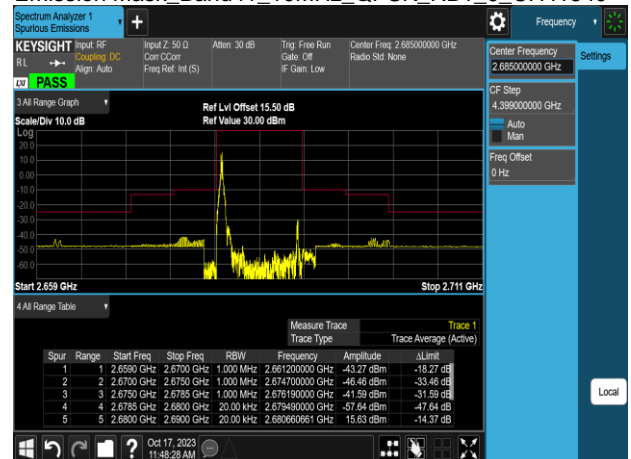

Emission Mask_Band41_10MHz_QPSK_RB1_0_CH41540