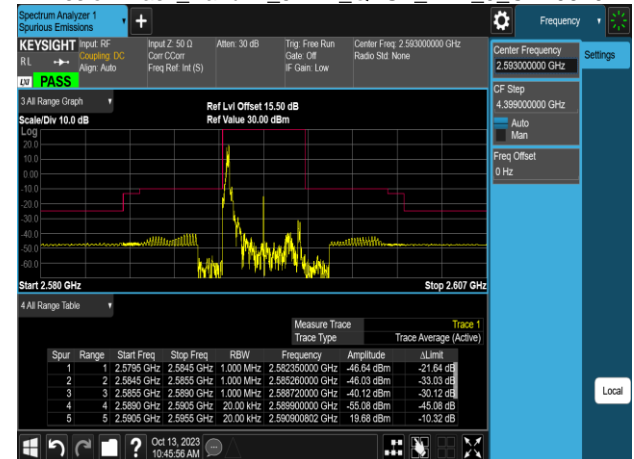

Emission Mask_Band41_5MHz_QPSK_RB1_0_CH41565

Emission Mask_Band41_5MHz_QPSK_RB1_0_CH40620