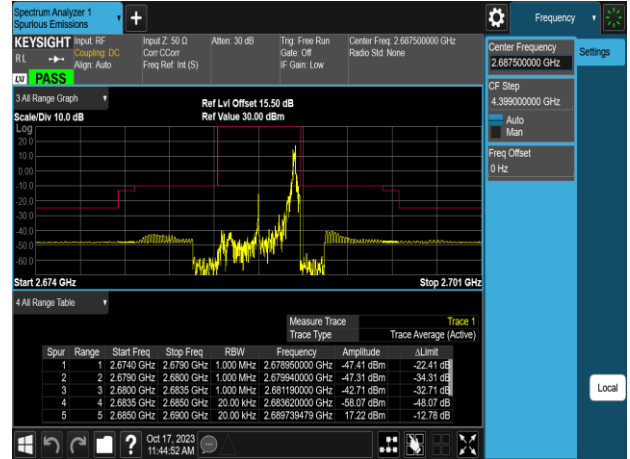

Emission Mask_Band41_5MHz_QPSK_RB25_0_CH39675

Emission Mask_Band41_5MHz_QPSK_RB1_24_CH41565