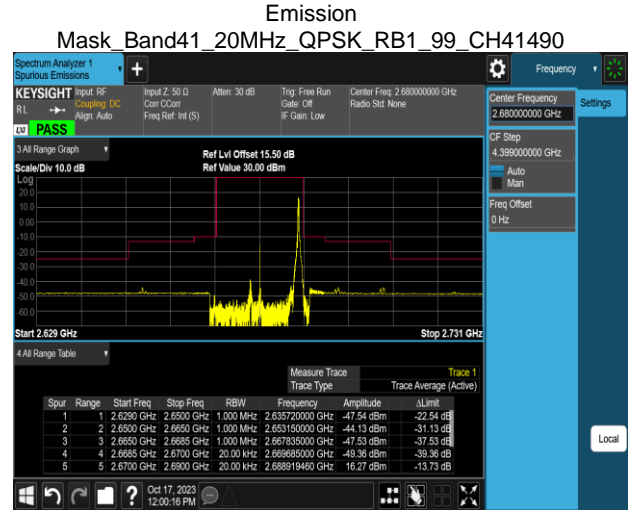

Emission Mask_Band41_10MHz_QPSK_RB1_0_CH41540

Emission
Mask_Band41_20MHz_QPSK_RB100_0_CH40620

Emission
Mask_Band41_20MHz_QPSK_RB100_0_CH41490

Band Edge_Band66_1.4MHz_QPSK_RB1_0_CH131979