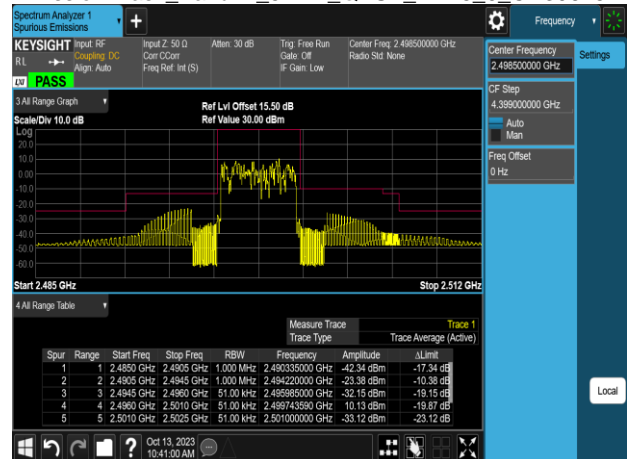

Emission Mask_Band41_5MHz_QPSK_RB25_0_CH39715

Emission Mask_Band41_5MHz_QPSK_RB25_0_CH39675