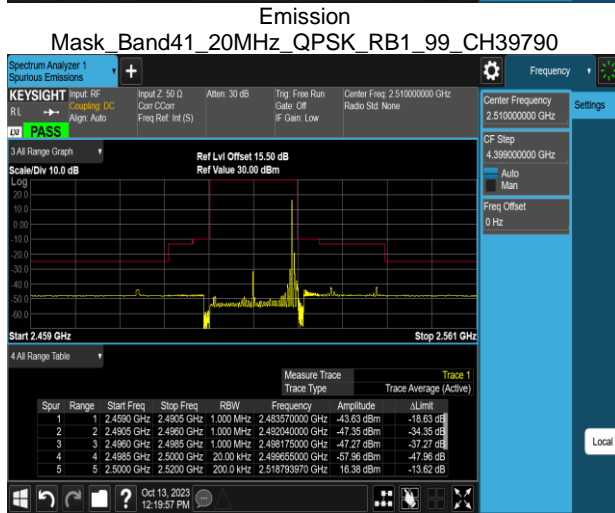

Emission Mask_Band41_10MHz_QPSK_RB1_0_CH41540

Emission
Mask_Band41_20MHz_QPSK_RB100_0_CH40620

Emission
Mask_Band41_20MHz_QPSK_RB100_0_CH41490

Band Edge_Band66_1.4MHz_QPSK_RB1_0_CH131979