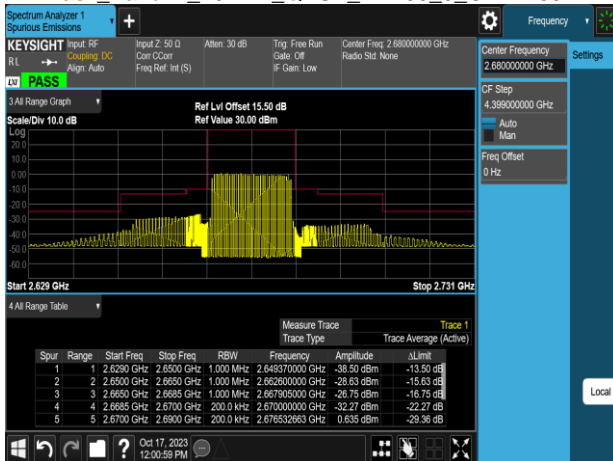

Emission Mask_Band41_10MHz_QPSK_RB1_0_CH41540

Emission
Mask_Band41_20MHz_QPSK_RB100_0_CH40620

Emission
Mask_Band41_20MHz_QPSK_RB100_0_CH41490

Band Edge_Band66_1.4MHz_QPSK_RB1_0_CH131979