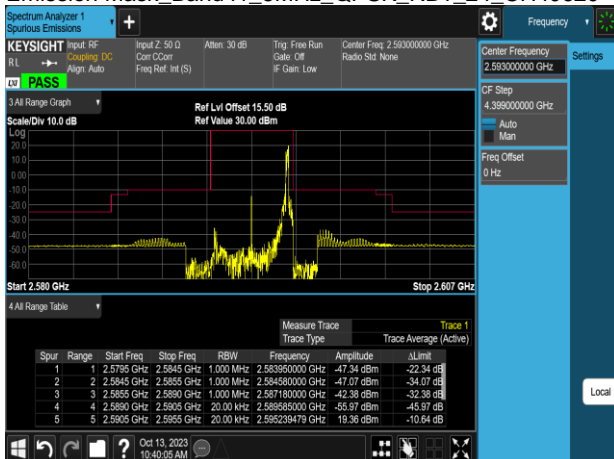

Emission Mask_Band41_5MHz_QPSK_RB1_24_CH41565

Emission Mask_Band41_5MHz_QPSK_RB1_24_CH39715

Emission Mask_Band41_5MHz_QPSK_RB25_0_CH39675

Emission Mask_Band41_5MHz_QPSK_RB1_24_CH40620

Emission Mask_Band41_5MHz_QPSK_RB25_0_CH39715