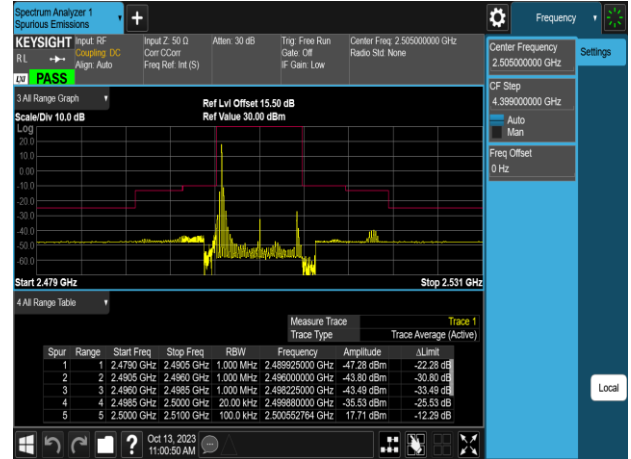

Emission Mask_Band41_10MHz_QPSK_RB1_0_CH40620

Emission Mask_Band41_10MHz_QPSK_RB1_0_CH39740