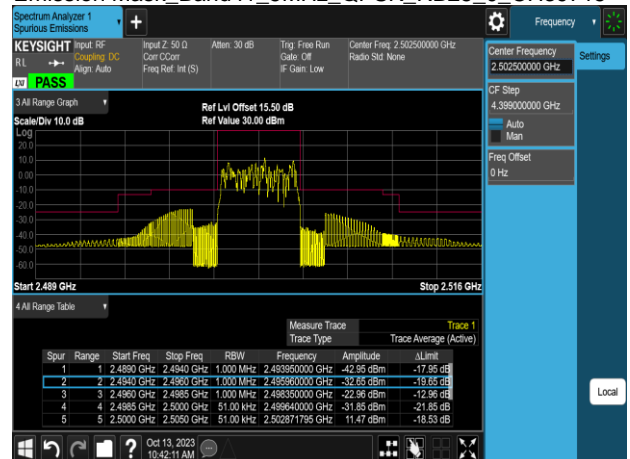

Emission Mask_Band41_5MHz_QPSK_RB1_24_CH41565

Emission Mask_Band41_5MHz_QPSK_RB1_24_CH39715

Emission Mask_Band41_5MHz_QPSK_RB25_0_CH39675

Emission Mask_Band41_5MHz_QPSK_RB1_24_CH40620

Emission Mask_Band41_5MHz_QPSK_RB25_0_CH39715