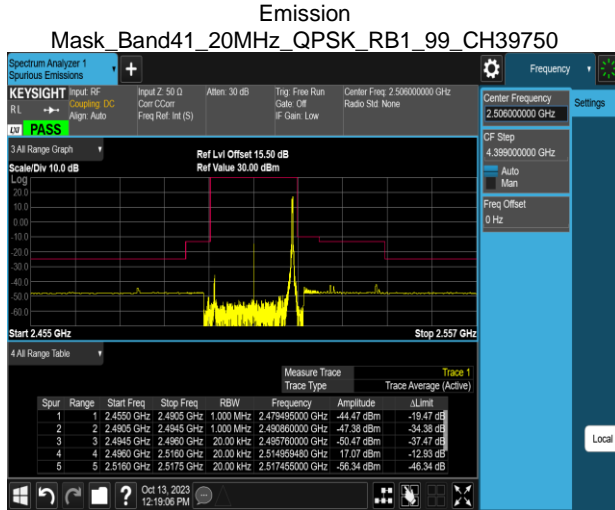

Emission Mask_Band41_10MHz_QPSK_RB1_0_CH41540

Emission
Mask_Band41_20MHz_QPSK_RB100_0_CH40620

Emission
Mask_Band41_20MHz_QPSK_RB100_0_CH41490

Band Edge_Band66_1.4MHz_QPSK_RB1_0_CH131979