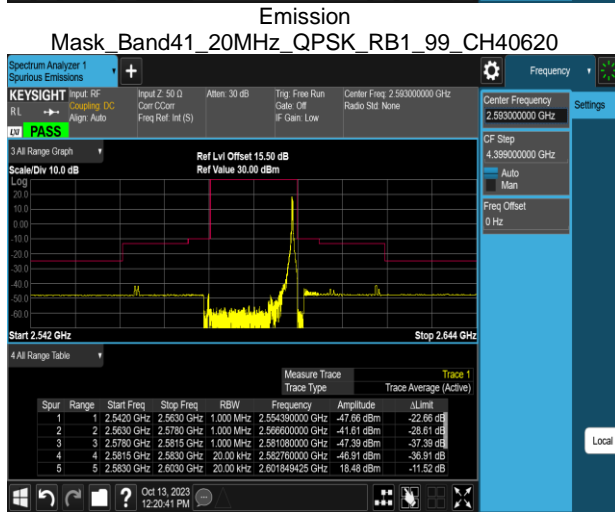

Emission Mask_Band41_10MHz_QPSK_RB1_0_CH41540

Emission
Mask_Band41_20MHz_QPSK_RB100_0_CH40620

Emission
Mask_Band41_20MHz_QPSK_RB100_0_CH41490

Band Edge_Band66_1.4MHz_QPSK_RB1_0_CH131979