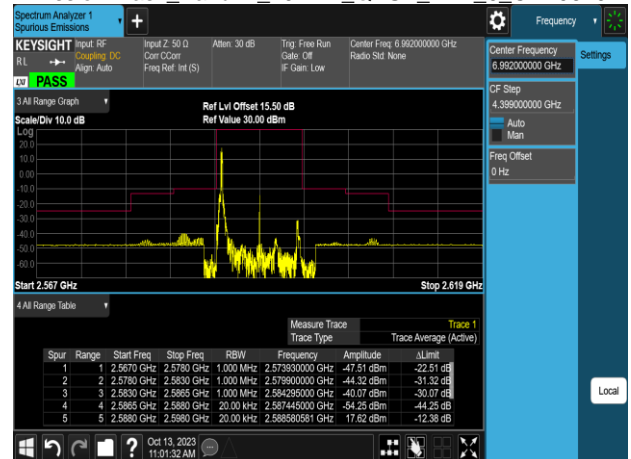

Emission Mask_Band41_5MHz_QPSK_RB25_0_CH40620

Emission Mask_Band41_10MHz_QPSK_RB1_0_CH39740

Emission Mask_Band41_5MHz_QPSK_RB25_0_CH41565

Emission Mask_Band41_10MHz_QPSK_RB1_0_CH40620

Emission Mask_Band41_10MHz_QPSK_RB1_0_CH39700