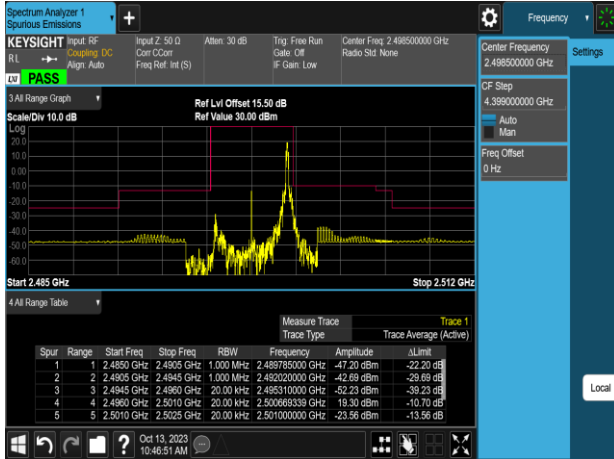

Band Edge_Band26_15MHz_QPSK_RB75_0_CH26965

Emission Mask_Band41_5MHz_QPSK_RB1_0_CH40620

Emission Mask_Band41_5MHz_QPSK_RB1_0_CH39675

Emission Mask_Band41_5MHz_QPSK_RB1_0_CH41565

Emission Mask_Band41_5MHz_QPSK_RB1_24_CH39675