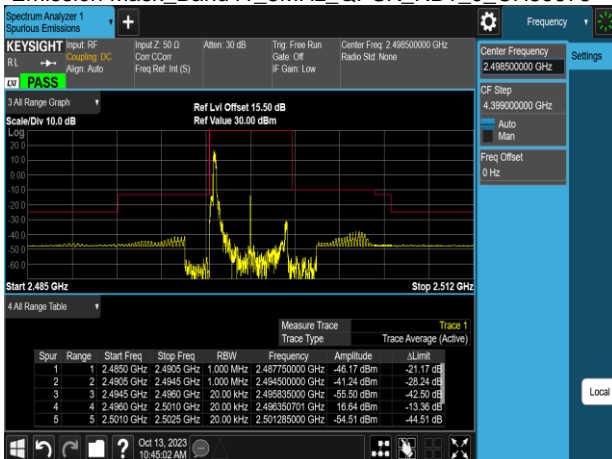

Emission Mask_Band41_5MHz_QPSK_RB1_24_CH39675

Emission Mask_Band41_5MHz_QPSK_RB1_0_CH39675