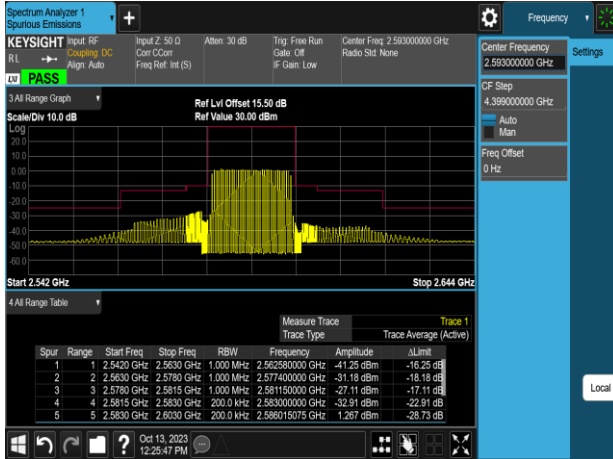

Emission Mask_Band41_10MHz_QPSK_RB1_0_CH41540

Emission
Mask_Band41_20MHz_QPSK_RB100_0_CH40620

Emission
Mask_Band41_20MHz_QPSK_RB100_0_CH41490

Band Edge_Band66_1.4MHz_QPSK_RB1_0_CH131979