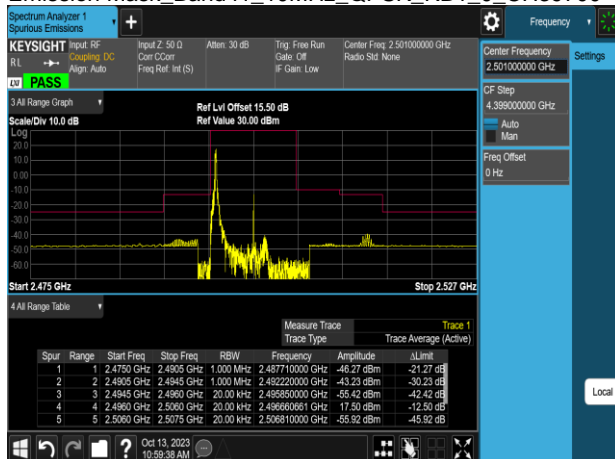

Emission Mask_Band41_5MHz_QPSK_RB25_0_CH40620

Emission Mask_Band41_10MHz_QPSK_RB1_0_CH39740

Emission Mask_Band41_5MHz_QPSK_RB25_0_CH41565

Emission Mask_Band41_10MHz_QPSK_RB1_0_CH40620

Emission Mask_Band41_10MHz_QPSK_RB1_0_CH39700