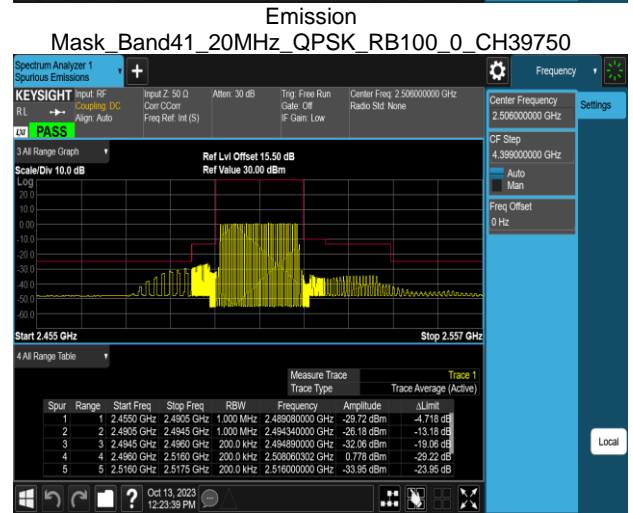

Emission Mask_Band41_10MHz_QPSK_RB1_0_CH41540

Emission
Mask_Band41_20MHz_QPSK_RB100_0_CH40620

Emission
Mask_Band41_20MHz_QPSK_RB100_0_CH41490

Band Edge_Band66_1.4MHz_QPSK_RB1_0_CH131979