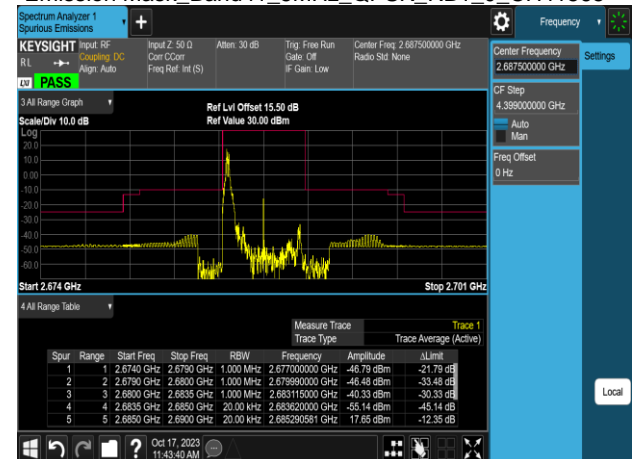

Band Edge_Band26_15MHz_QPSK_RB75_0_CH26965

Emission Mask_Band41_5MHz_QPSK_RB1_0_CH40620

Emission Mask_Band41_5MHz_QPSK_RB1_0_CH39675

Emission Mask_Band41_5MHz_QPSK_RB1_0_CH41565

Emission Mask_Band41_5MHz_QPSK_RB1_24_CH39675