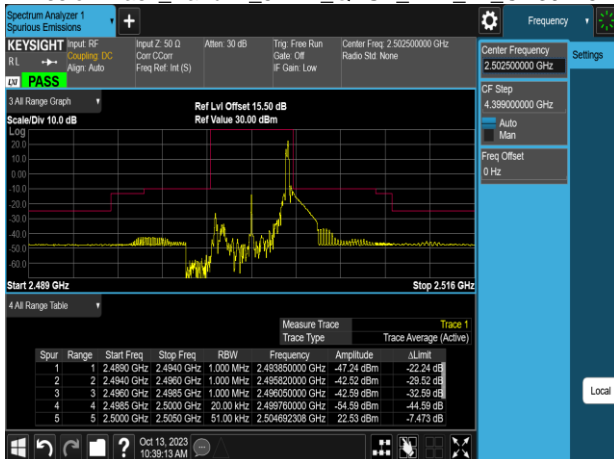

Emission Mask_Band41_5MHz_QPSK_RB1_24_CH40620

Emission Mask_Band41_5MHz_QPSK_RB1_24_CH39715