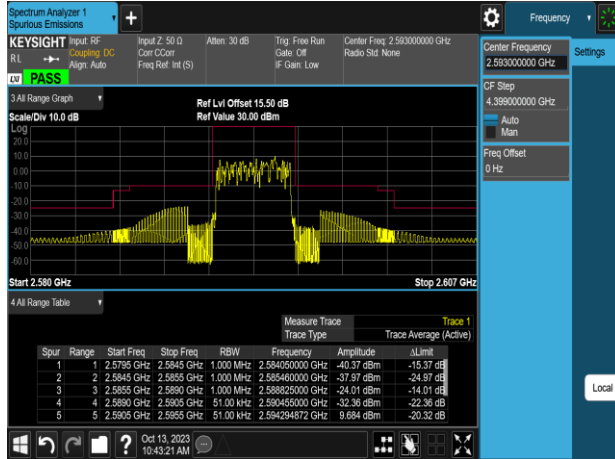

Emission Mask_Band41_5MHz_QPSK_RB25_0_CH41565

Emission Mask_Band41_5MHz_QPSK_RB25_0_CH40620