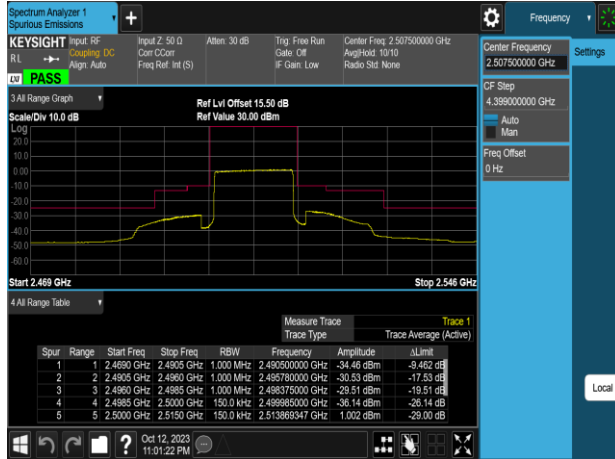

Emission Mask_Band7_15MHz_QPSK_RB75_0_CH21100

Emission Mask_Band7_15MHz_QPSK_RB75_0_CH20825