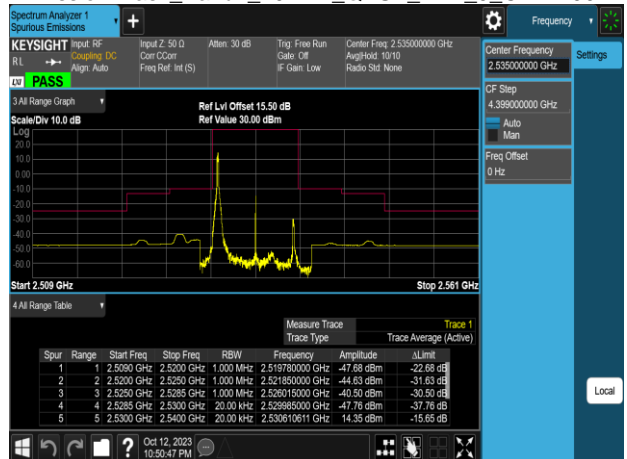

Emission Mask Band7_10MHz_QPSK_RB1_0_CH21400

Emission Mask Band7_10MHz_QPSK_RB1_0_CH21100