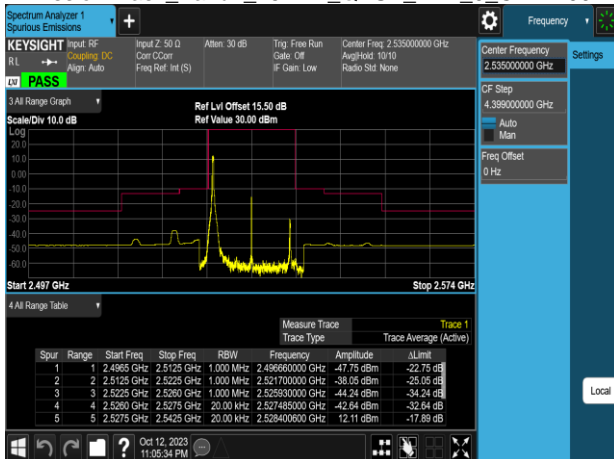

Emission Mask_Band7_15MHz_QPSK_RB1_0_CH21375

Emission Mask_Band7_15MHz_QPSK_RB1_0_CH21100