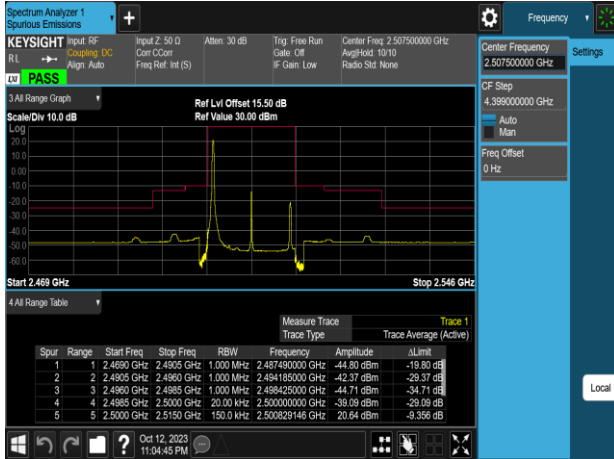

Emission Mask_Band7_15MHz_QPSK_RB1_0_CH21100

Emission Mask_Band7_15MHz_QPSK_RB1_0_CH20825