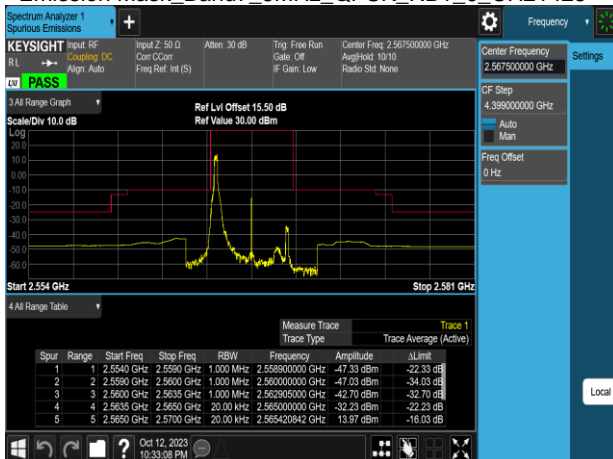

Emission Mask Band7_5MHz_QPSK_RB25_0_CH20775

Emission Mask_Band7_5MHz_QPSK_RB1_0_CH21425