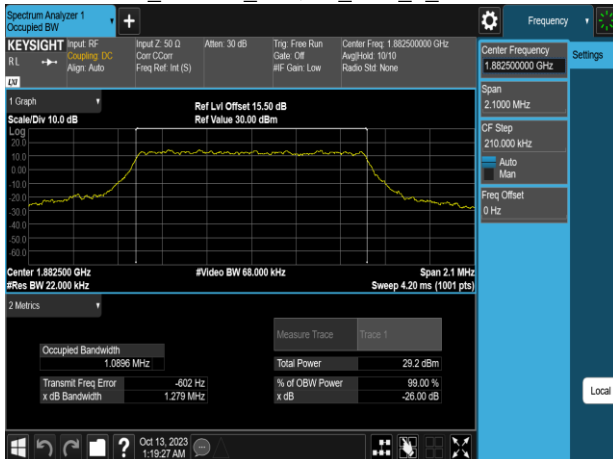

Band25 1.4MHz_16QAM_RB6_0_CH26365

Band25 1.4MHz_QPSK_RB6_0_CH26683

Band25 1.4MHz_16QAM_RB6_0_CH26683

Band25_1.4MHz_64QAM_RB6_0_CH26047

Band25_3MHz_QPSK_RB15_0_CH26055

Band25_1.4MHz_64QAM_RB6_0_CH26365

Band25_3MHz_QPSK_RB15_0_CH26365