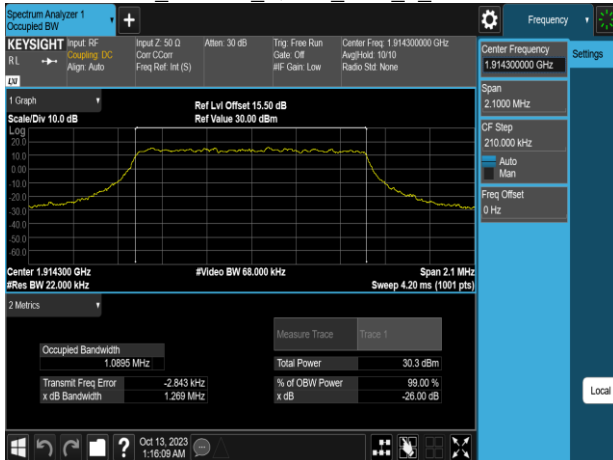

Band25_1.4MHz_64QAM_RB6_0_CH26047

Band25 1.4MHz_QPSK_RB6_0_CH26683