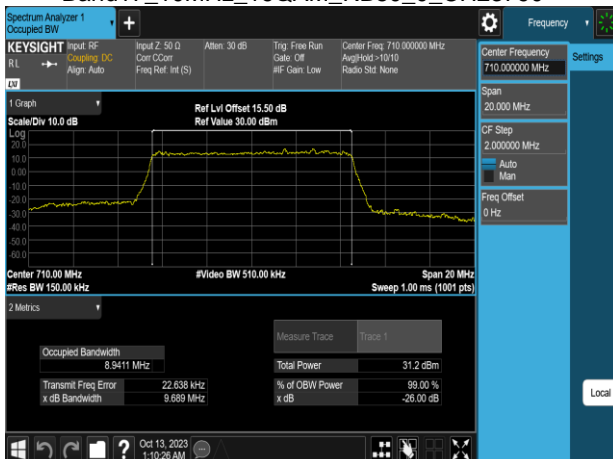

Band17_10MHz_16QAM_RB50_0_CH23800

Band17_10MHz_16QAM_RB50_0_CH23790