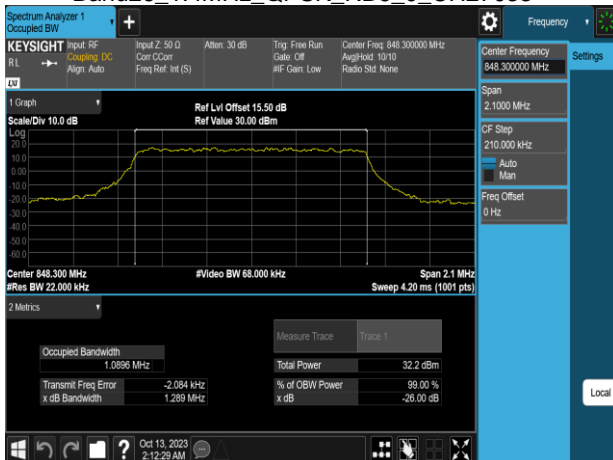

Band26 1.4MHz_QPSK_RB6_0_CH27033