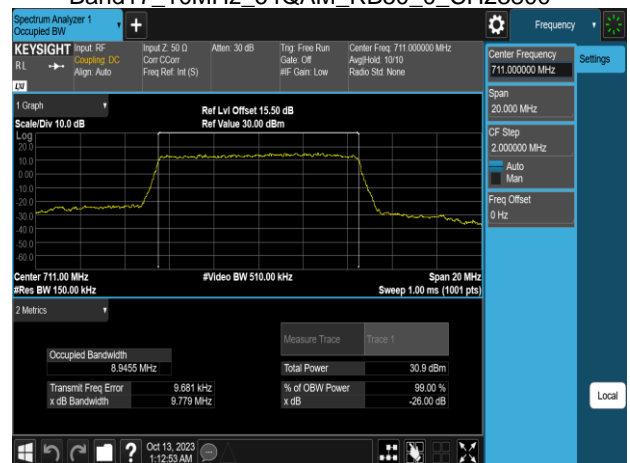

Band17_10MHz_16QAM_RB50_0_CH23790

Band17_10MHz_64QAM_RB50_0_CH23790

Band17_10MHz_16QAM_RB50_0_CH23800

Band17_10MHz_64QAM_RB50_0_CH23800

Band25 1.4MHz_QPSK_RB6_0_CH26047

Band25 1.4MHz_16QAM_RB6_0_CH26047

Band25 1.4MHz_QPSK_RB6_0_CH26365