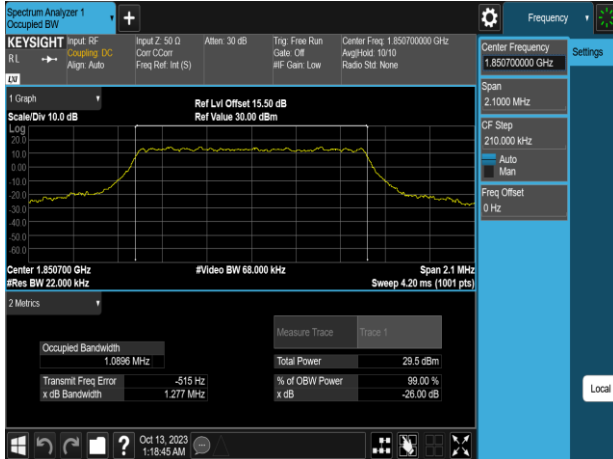

Band25 1.4MHz_16QAM_RB6_0_CH26365

Band25 1.4MHz_QPSK_RB6_0_CH26683

Band25 1.4MHz_16QAM_RB6_0_CH26683

Band25_1.4MHz_64QAM_RB6_0_CH26047

Band25_3MHz_QPSK_RB15_0_CH26055

Band25_1.4MHz_64QAM_RB6_0_CH26365

Band25_3MHz_QPSK_RB15_0_CH26365