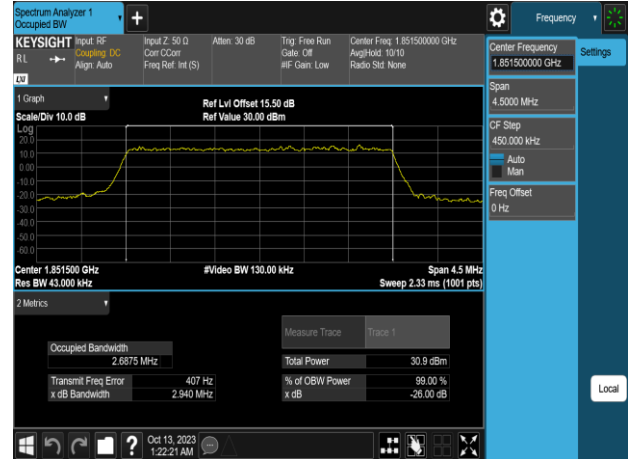

Band25 1.4MHz_16QAM_RB6_0_CH26365

Band25 1.4MHz_QPSK_RB6_0_CH26683

Band25 1.4MHz_16QAM_RB6_0_CH26683

Band25_1.4MHz_64QAM_RB6_0_CH26047

Band25_3MHz_QPSK_RB15_0_CH26055

Band25_1.4MHz_64QAM_RB6_0_CH26365

Band25_3MHz_QPSK_RB15_0_CH26365