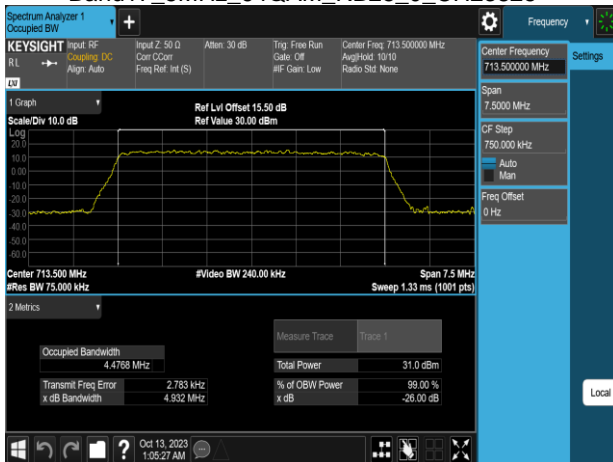

Band17 10MHz QPSK_RB50_0_CH23780

Band17 5MHz 64QAM_RB25_0_CH23790

Band17 10MHz QPSK_RB50_0_CH23790

Band17 5MHz 64QAM_RB25_0_CH23825

Band17 10MHz QPSK_RB50_0_CH23800

Band17_10MHz_16QAM_RB50_0_CH23780

Band17_10MHz_64QAM_RB50_0_CH23780