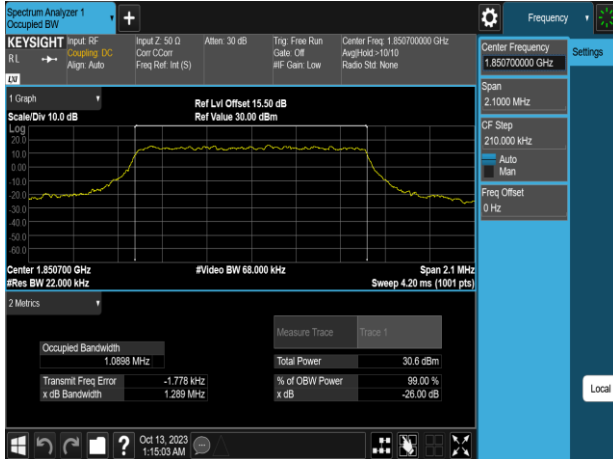

Band17_10MHz_16QAM_RB50_0_CH23790

Band17_10MHz_64QAM_RB50_0_CH23790

Band17_10MHz_16QAM_RB50_0_CH23800

Band17_10MHz_64QAM_RB50_0_CH23800

Band25 1.4MHz_QPSK_RB6_0_CH26047

Band25 1.4MHz_16QAM_RB6_0_CH26047

Band25 1.4MHz_QPSK_RB6_0_CH26365