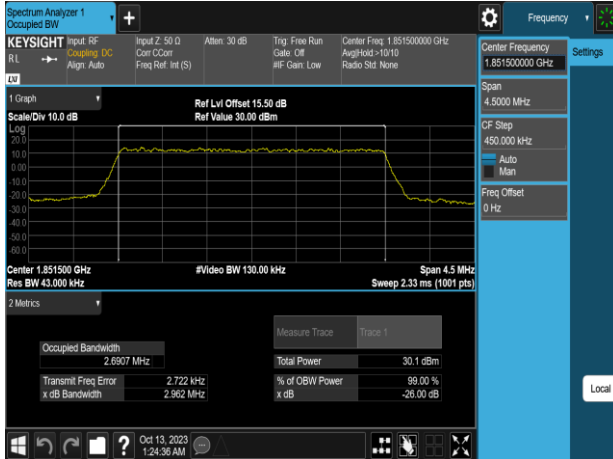

Band25 3MHz 16QAM_RB15_0_CH26365

Band25 3MHz 16QAM_RB15_0_CH26055