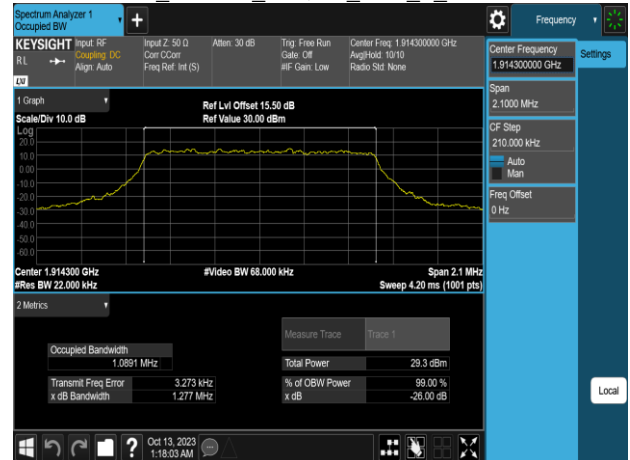

Band25_3MHz_QPSK_RB15_0_CH26055

Band25 1.4MHz_16QAM_RB6_0_CH26683