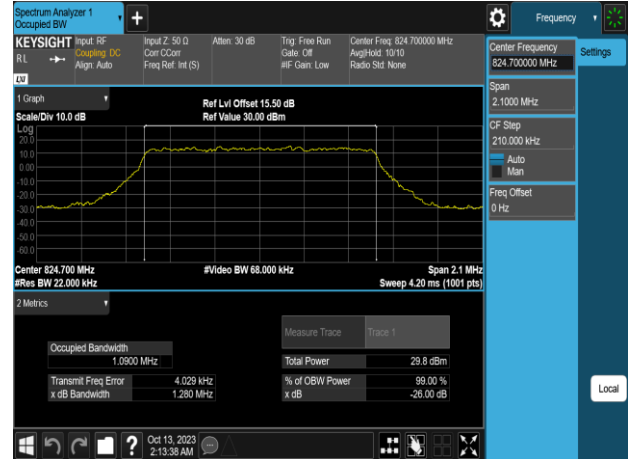

Band25_20MHz_16QAM_RB100_0_CH26365

Band25_20MHz_64QAM_RB100_0_CH26365

Band25_20MHz_16QAM_RB100_0_CH26590

Band25_20MHz_64QAM_RB100_0_CH26590

Band26 1.4MHz_QPSK_RB6_0_CH26797

Band26 1.4MHz_16QAM_RB6_0_CH26797