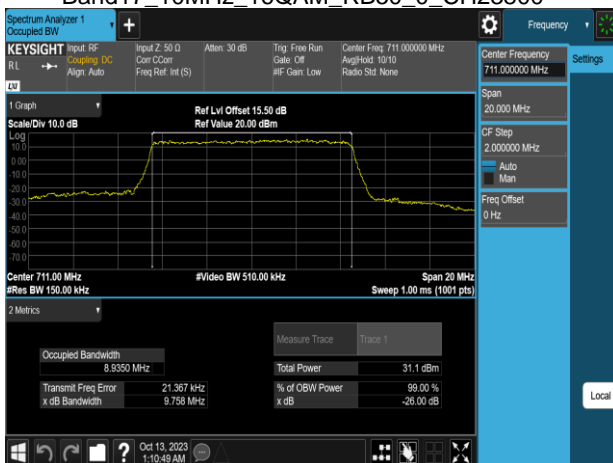

Band25 1.4MHz_QPSK_RB6_0_CH26047

Band17_10MHz_16QAM_RB50_0_CH23800