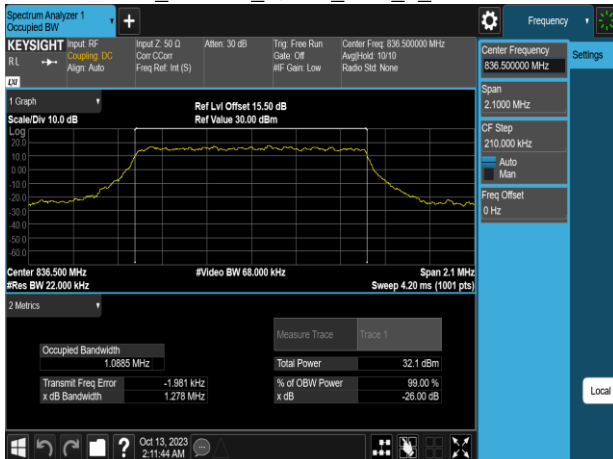

Band26 1.4MHz_QPSK_RB6_0_CH27033

Band26 1.4MHz_QPSK_RB6_0_CH26915