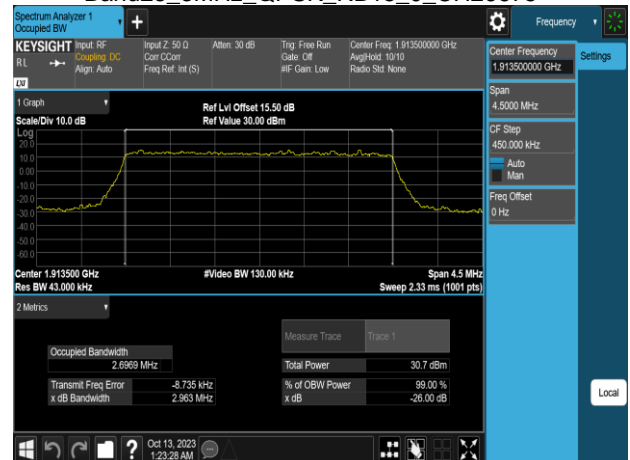

Band25 3MHz 64QAM_RB15_0_CH26055

Band25_3MHz_QPSK_RB15_0_CH26675