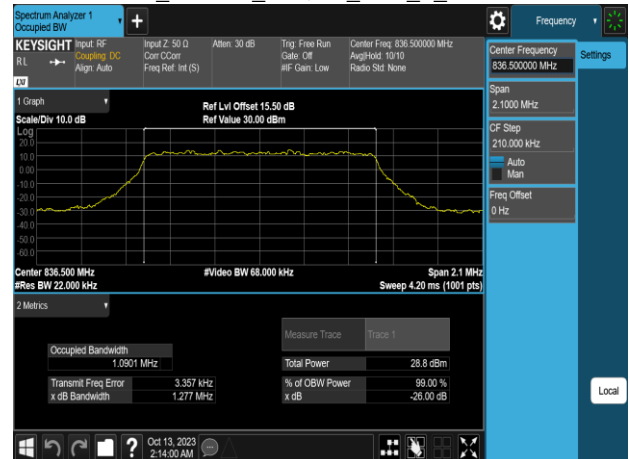

Band26 1.4MHz_16QAM_RB6_0_CH27033

Band26 1.4MHz_16QAM_RB6_0_CH26915