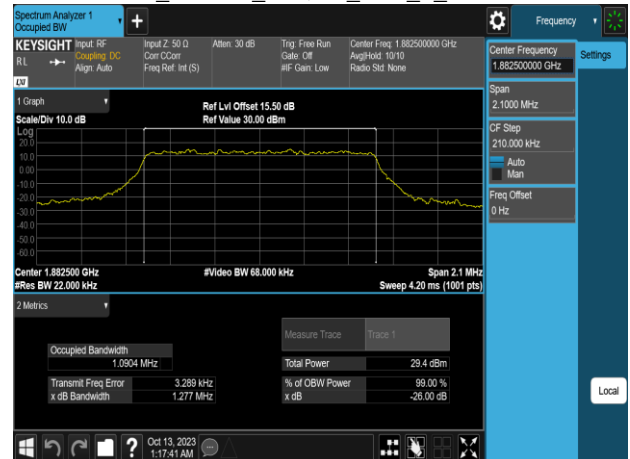

Band25 1.4MHz_16QAM_RB6_0_CH26683

Band25 1.4MHz_16QAM_RB6_0_CH26365