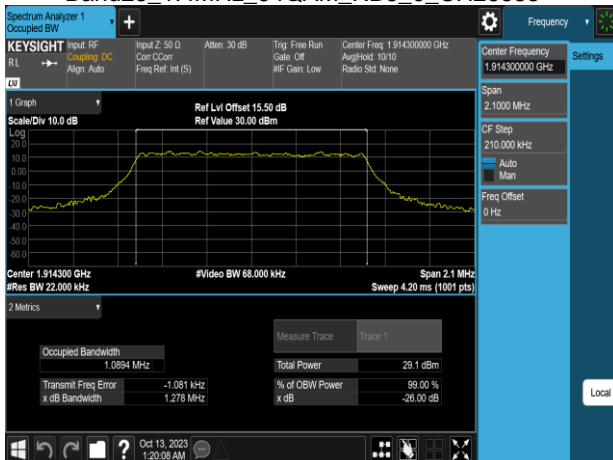

Band25 3MHz 16QAM_RB15_0_CH26055

Band25_1.4MHz_64QAM_RB6_0_CH26683