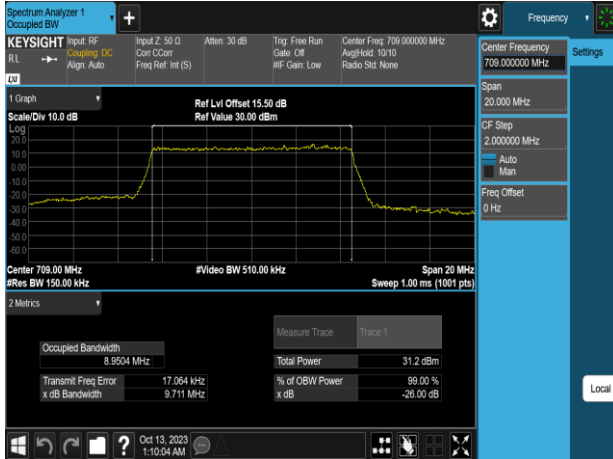

Band17 10MHz QPSK_RB50_0_CH23780

Band17 5MHz 64QAM_RB25_0_CH23790

Band17 10MHz QPSK_RB50_0_CH23790

Band17 5MHz 64QAM_RB25_0_CH23825

Band17 10MHz QPSK_RB50_0_CH23800

Band17_10MHz_16QAM_RB50_0_CH23780

Band17_10MHz_64QAM_RB50_0_CH23780