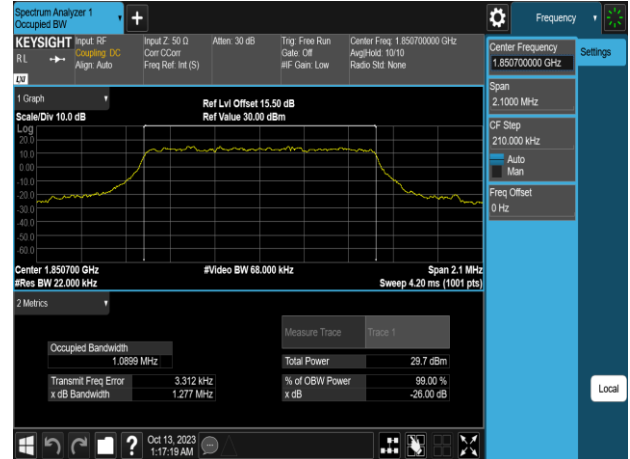

Band17_10MHz_16QAM_RB50_0_CH23790

Band17_10MHz_64QAM_RB50_0_CH23790

Band17_10MHz_16QAM_RB50_0_CH23800

Band17_10MHz_64QAM_RB50_0_CH23800

Band25 1.4MHz_QPSK_RB6_0_CH26047

Band25 1.4MHz_16QAM_RB6_0_CH26047

Band25 1.4MHz_QPSK_RB6_0_CH26365