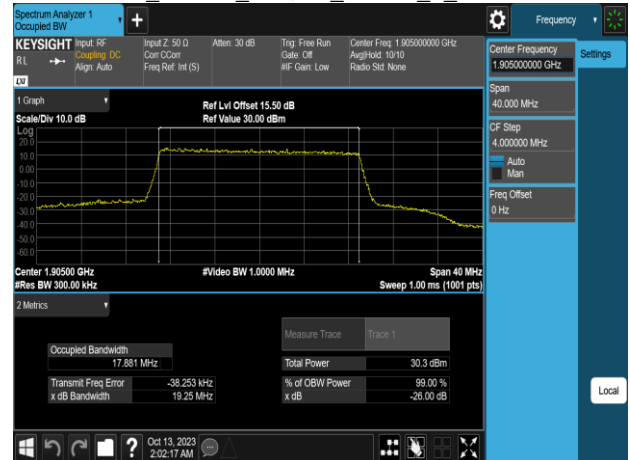

Band25_20MHz_16QAM_RB100_0_CH26365

Band25_20MHz_64QAM_RB100_0_CH26365

Band25_20MHz_16QAM_RB100_0_CH26590

Band25_20MHz_64QAM_RB100_0_CH26590

Band26 1.4MHz_QPSK_RB6_0_CH26797

Band26 1.4MHz_16QAM_RB6_0_CH26797