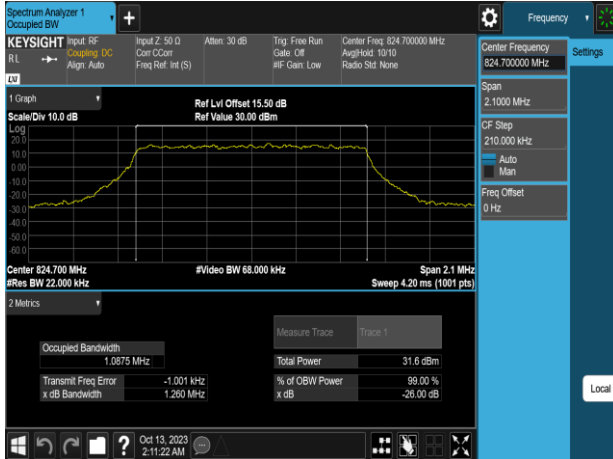

Band25_20MHz_16QAM_RB100_0_CH26365

Band25_20MHz_64QAM_RB100_0_CH26365

Band25_20MHz_16QAM_RB100_0_CH26590

Band25_20MHz_64QAM_RB100_0_CH26590

Band26 1.4MHz_QPSK_RB6_0_CH26797

Band26 1.4MHz_16QAM_RB6_0_CH26797