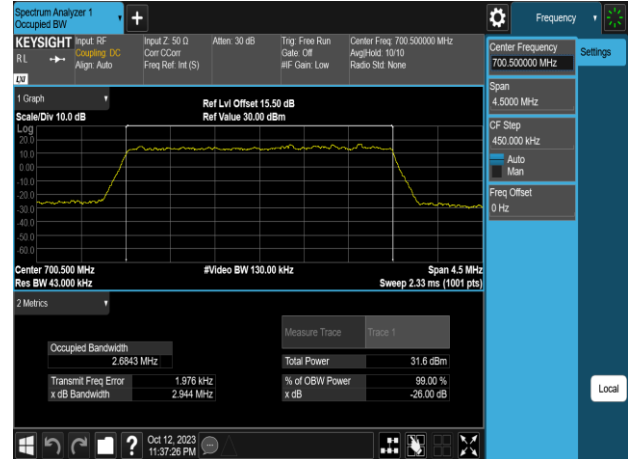

Band12_3MHz_QPSK_RB15_0_CH23095

Band12_3MHz_QPSK_RB15_0_CH23025