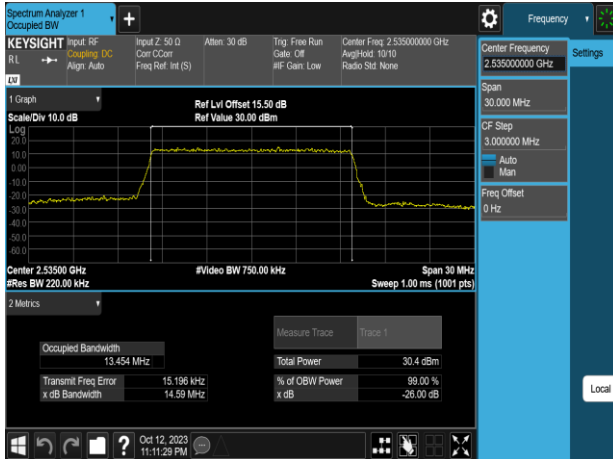

Band7_15MHz_64QAM_RB75_0_CH21375

Band7_15MHz_64QAM_RB75_0_CH21100