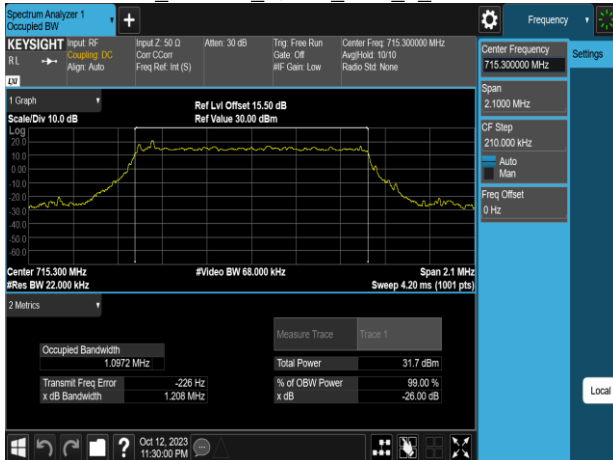

Band12\_1.4MHz\_QPSK\_RB6\_0\_CH23017

Band12\_1.4MHz\_16QAM\_RB6\_0\_CH23017

Band12\_1.4MHz\_QPSK\_RB6\_0\_CH23095

Band12\_1.4MHz\_16QAM\_RB6\_0\_CH23095

Band12\_1.4MHz\_QPSK\_RB6\_0\_CH23173

Band12\_1.4MHz\_16QAM\_RB6\_0\_CH23173