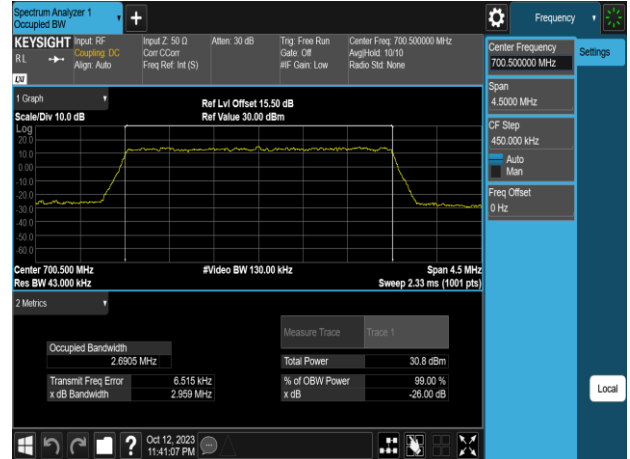

Band12 3MHz 64QAM_RB15_0_CH23095

Band12 3MHz 64QAM_RB15_0_CH23025