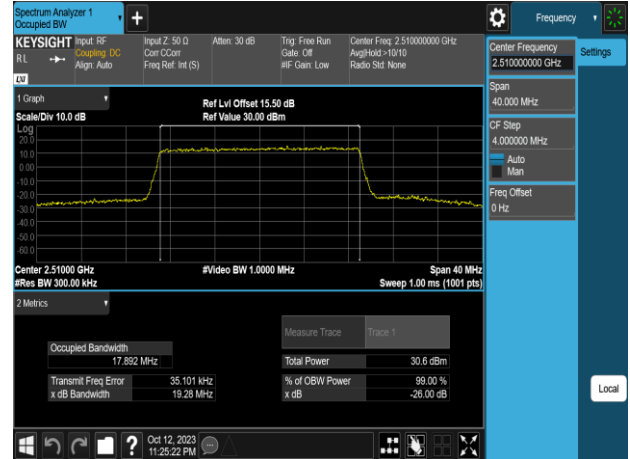

Band7_20MHz_64QAM_RB100_0_CH21100

Band7_20MHz_64QAM_RB100_0_CH20850