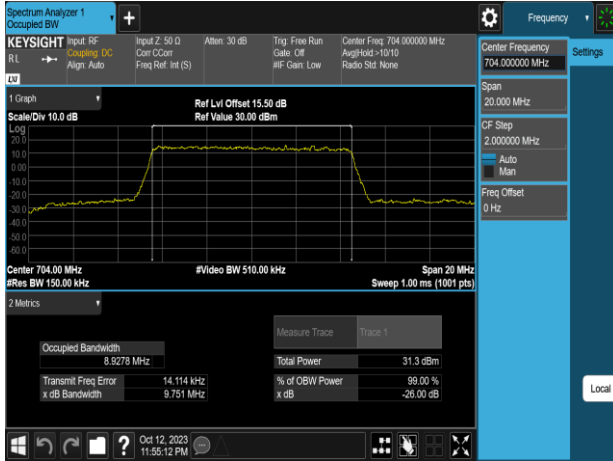

Band12_10MHz_16QAM_RB50_0_CH23095

Band12_10MHz_16QAM_RB50_0_CH23060