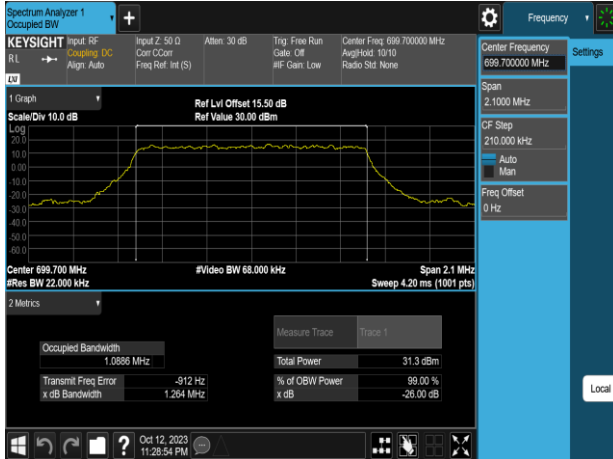

Band12_1.4MHz_QPSK_RB6_0_CH23095

Band12_1.4MHz_QPSK_RB6_0_CH23017