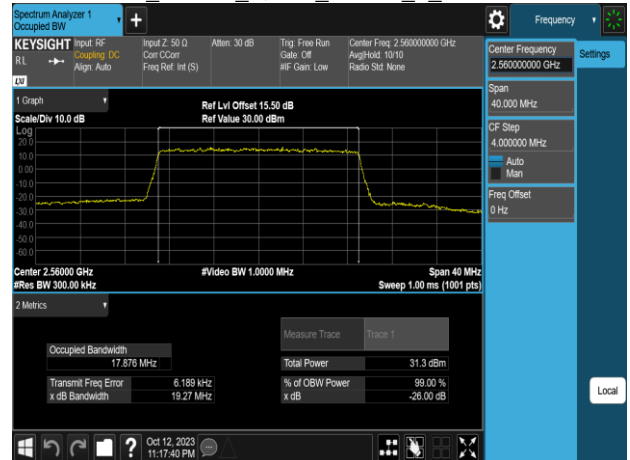

Band7\_15MHz\_64QAM\_RB75\_0\_CH20825

Band7\_20MHz\_QPSK\_RB100\_0\_CH20850

Band7\_15MHz\_64QAM\_RB75\_0\_CH21100

Band7\_20MHz\_QPSK\_RB100\_0\_CH21100

Band7\_15MHz\_64QAM\_RB75\_0\_CH21375

Band7\_20MHz\_QPSK\_RB100\_0\_CH21350