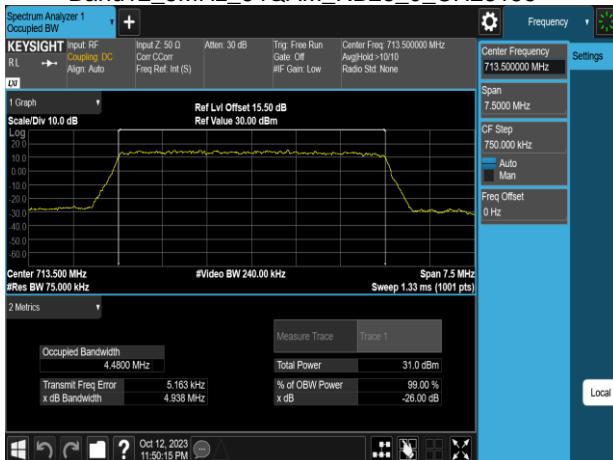

Band12\_5MHz\_64QAM\_RB25\_0\_CH23035

Band12\_10MHz\_QPSK\_RB50\_0\_CH23060

Band12\_5MHz\_64QAM\_RB25\_0\_CH23095

Band12\_10MHz\_QPSK\_RB50\_0\_CH23095

Band12\_5MHz\_64QAM\_RB25\_0\_CH23155

Band12\_10MHz\_QPSK\_RB50\_0\_CH23130