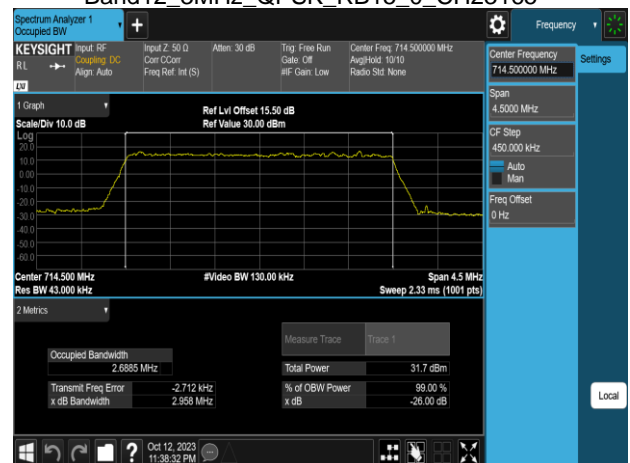

Band12\_1.4MHz\_64QAM\_RB6\_0\_CH23017

Band12\_3MHz\_QPSK\_RB15\_0\_CH23025

Band12\_1.4MHz\_64QAM\_RB6\_0\_CH23095

Band12\_3MHz\_QPSK\_RB15\_0\_CH23095

Band12\_1.4MHz\_64QAM\_RB6\_0\_CH23173

Band12\_3MHz\_QPSK\_RB15\_0\_CH23165