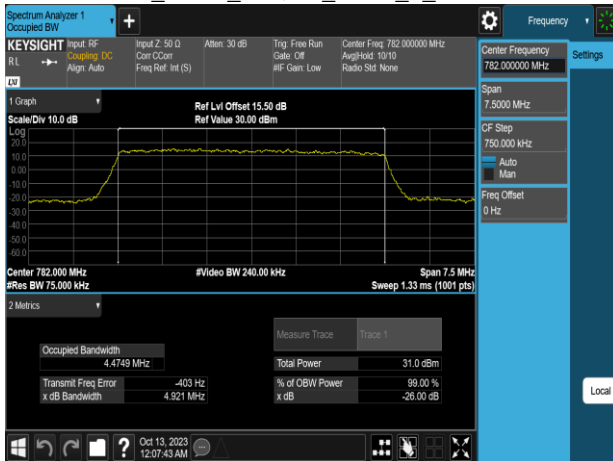

Band13_5MHz_64QAM_RB25_0_CH23255

Band13_5MHz_64QAM_RB25_0_CH23230