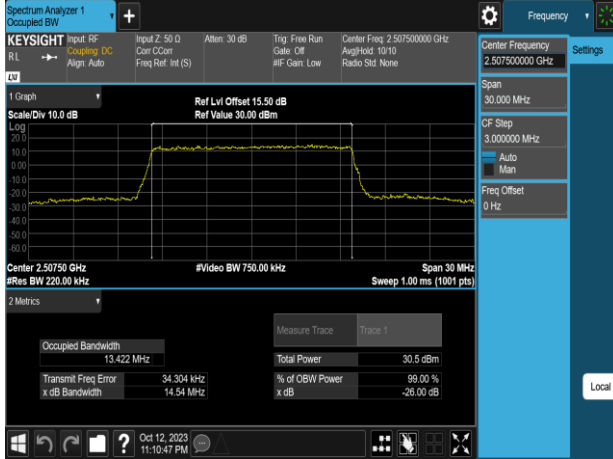

Band7_15MHz_64QAM_RB75_0_CH21100

Band7_15MHz_64QAM_RB75_0_CH20825