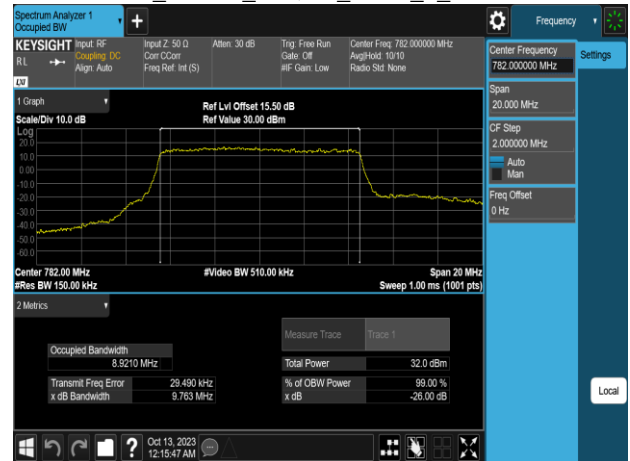

Band13\_5MHz\_64QAM\_RB25\_0\_CH23205

Band13\_10MHz\_QPSK\_RB50\_0\_CH23230

Band13\_5MHz\_64QAM\_RB25\_0\_CH23230

Band13\_10MHz\_16QAM\_RB50\_0\_CH23230

Band13\_5MHz\_64QAM\_RB25\_0\_CH23255

Band13\_10MHz\_64QAM\_RB50\_0\_CH23230