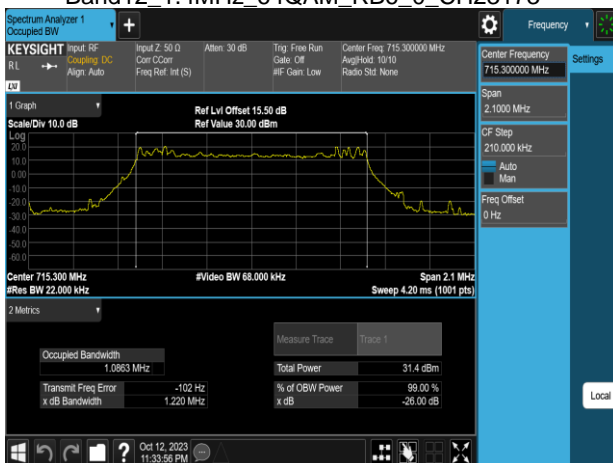

Band12\_1.4MHz\_64QAM\_RB6\_0\_CH23017

Band12\_3MHz\_QPSK\_RB15\_0\_CH23025

Band12\_1.4MHz\_64QAM\_RB6\_0\_CH23095

Band12\_3MHz\_QPSK\_RB15\_0\_CH23095

Band12\_1.4MHz\_64QAM\_RB6\_0\_CH23173

Band12\_3MHz\_QPSK\_RB15\_0\_CH23165