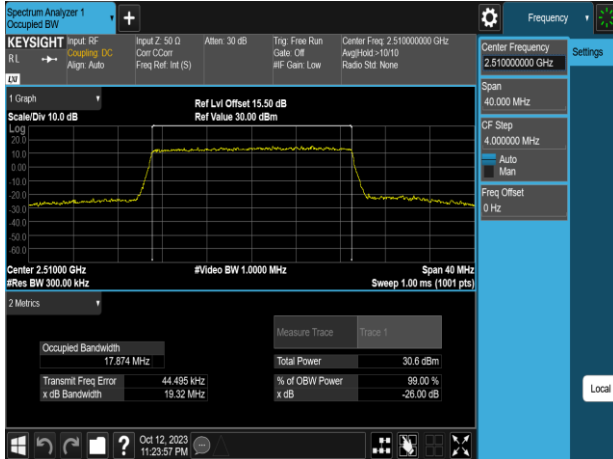

Band7_20MHz_16QAM_RB100_0_CH21100

Band7_20MHz_16QAM_RB100_0_CH20850