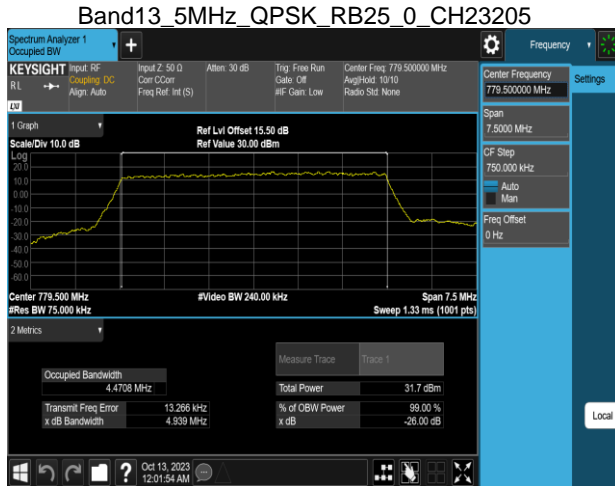

Band12\_10MHz\_16QAM\_RB50\_0\_CH23060

Band12\_10MHz\_64QAM\_RB50\_0\_CH23060

Band12\_10MHz\_16QAM\_RB50\_0\_CH23095

Band12\_10MHz\_64QAM\_RB50\_0\_CH23095

Band12\_10MHz\_16QAM\_RB50\_0\_CH23130

Band12\_10MHz\_64QAM\_RB50\_0\_CH23130