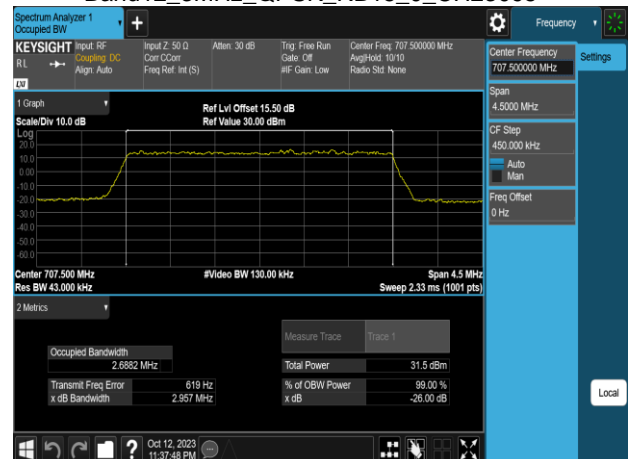

Band12\_1.4MHz\_64QAM\_RB6\_0\_CH23017

Band12\_3MHz\_QPSK\_RB15\_0\_CH23025

Band12\_1.4MHz\_64QAM\_RB6\_0\_CH23095

Band12\_3MHz\_QPSK\_RB15\_0\_CH23095

Band12\_1.4MHz\_64QAM\_RB6\_0\_CH23173

Band12\_3MHz\_QPSK\_RB15\_0\_CH23165