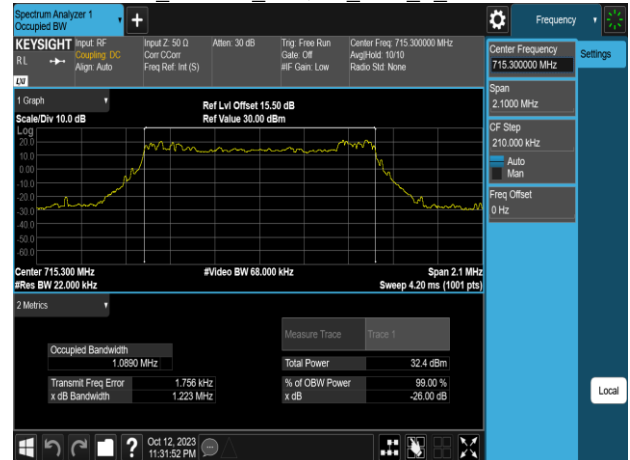

Band12\_1.4MHz\_QPSK\_RB6\_0\_CH23017

Band12\_1.4MHz\_16QAM\_RB6\_0\_CH23017

Band12\_1.4MHz\_QPSK\_RB6\_0\_CH23095

Band12\_1.4MHz\_16QAM\_RB6\_0\_CH23095

Band12\_1.4MHz\_QPSK\_RB6\_0\_CH23173

Band12\_1.4MHz\_16QAM\_RB6\_0\_CH23173