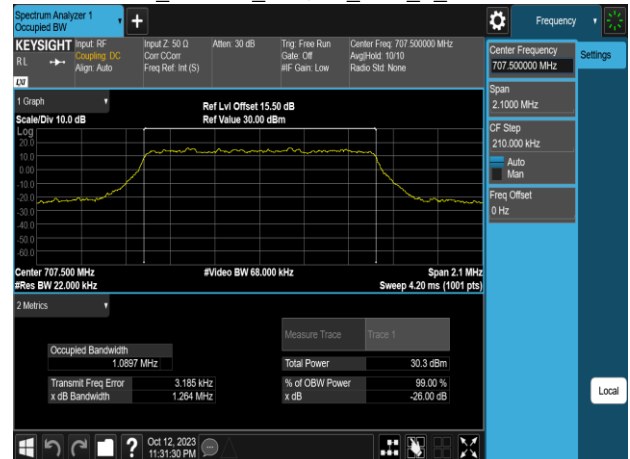

Band12\_1.4MHz\_QPSK\_RB6\_0\_CH23017

Band12\_1.4MHz\_16QAM\_RB6\_0\_CH23017

Band12\_1.4MHz\_QPSK\_RB6\_0\_CH23095

Band12\_1.4MHz\_16QAM\_RB6\_0\_CH23095

Band12\_1.4MHz\_QPSK\_RB6\_0\_CH23173

Band12\_1.4MHz\_16QAM\_RB6\_0\_CH23173