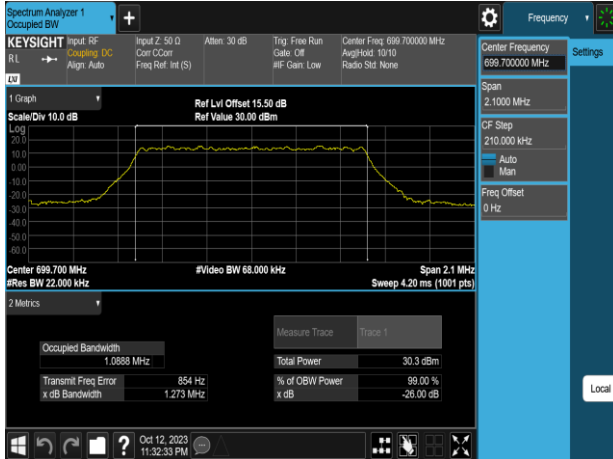

Band12_1.4MHz_64QAM_RB6_0_CH23095

Band12_1.4MHz_64QAM_RB6_0_CH23017