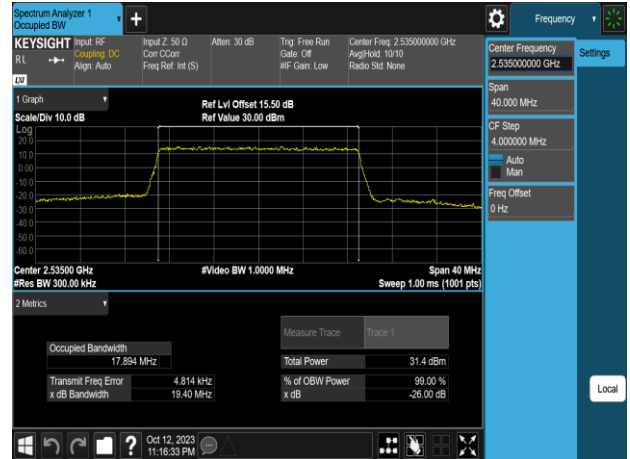

Band7\_15MHz\_64QAM\_RB75\_0\_CH20825

Band7\_20MHz\_QPSK\_RB100\_0\_CH20850

Band7\_15MHz\_64QAM\_RB75\_0\_CH21100

Band7\_20MHz\_QPSK\_RB100\_0\_CH21100

Band7\_15MHz\_64QAM\_RB75\_0\_CH21375

Band7\_20MHz\_QPSK\_RB100\_0\_CH21350