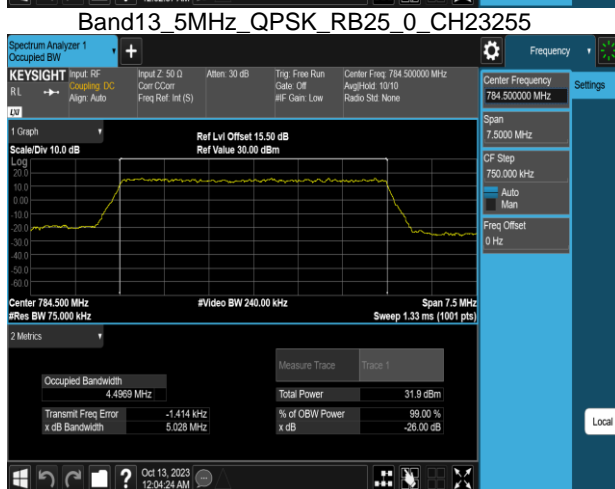

Band12\_10MHz\_16QAM\_RB50\_0\_CH23060

Band12\_10MHz\_64QAM\_RB50\_0\_CH23060

Band12\_10MHz\_16QAM\_RB50\_0\_CH23095

Band12\_10MHz\_64QAM\_RB50\_0\_CH23095

Band12\_10MHz\_16QAM\_RB50\_0\_CH23130

Band12\_10MHz\_64QAM\_RB50\_0\_CH23130