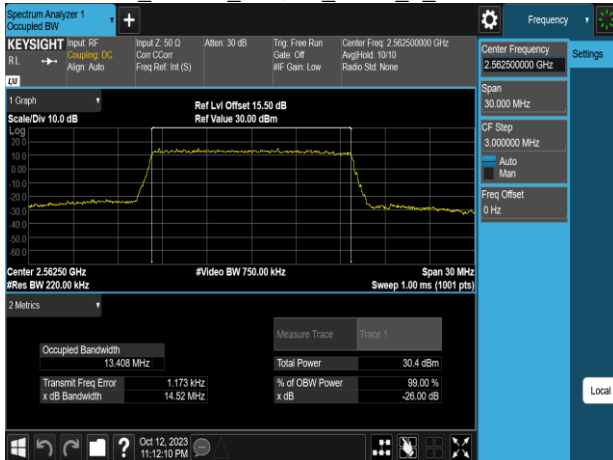

Band7\_15MHz\_64QAM\_RB75\_0\_CH20825

Band7\_20MHz\_QPSK\_RB100\_0\_CH20850

Band7\_15MHz\_64QAM\_RB75\_0\_CH21100

Band7\_20MHz\_QPSK\_RB100\_0\_CH21100

Band7\_15MHz\_64QAM\_RB75\_0\_CH21375

Band7\_20MHz\_QPSK\_RB100\_0\_CH21350