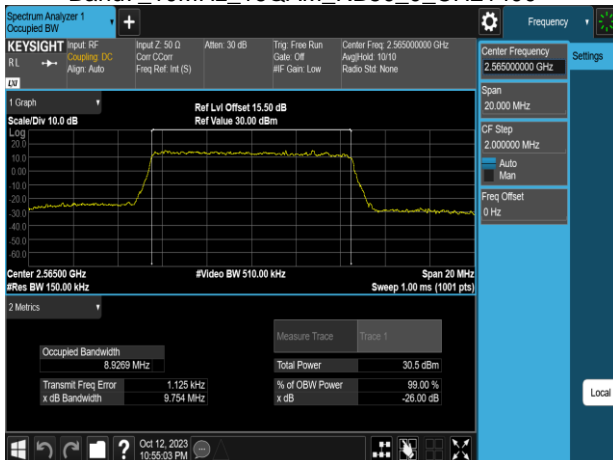

Band7\_10MHz\_16QAM\_RB50\_0\_CH20800

Band7\_10MHz\_64QAM\_RB50\_0\_CH20800

Band7\_10MHz\_16QAM\_RB50\_0\_CH21100

Band7\_10MHz\_64QAM\_RB50\_0\_CH21100

Band7\_10MHz\_16QAM\_RB50\_0\_CH21400

Band7\_10MHz\_64QAM\_RB50\_0\_CH21400