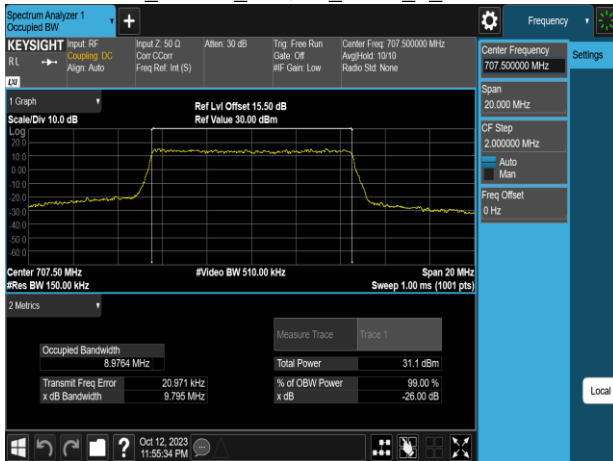

Band12_10MHz_16QAM_RB50_0_CH23130

Band12_10MHz_16QAM_RB50_0_CH23095