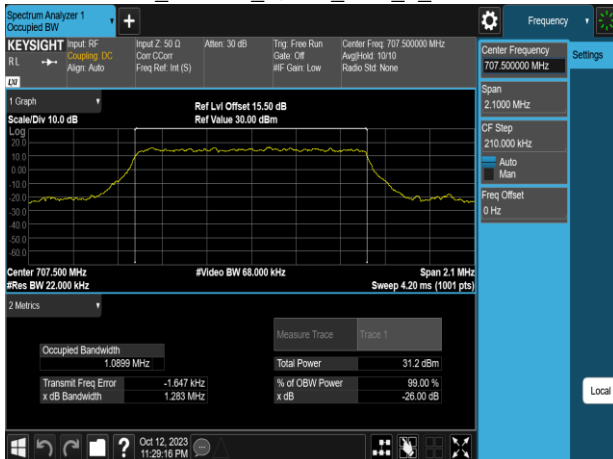

Band12_1.4MHz_QPSK_RB6_0_CH23173

Band12_1.4MHz_QPSK_RB6_0_CH23095