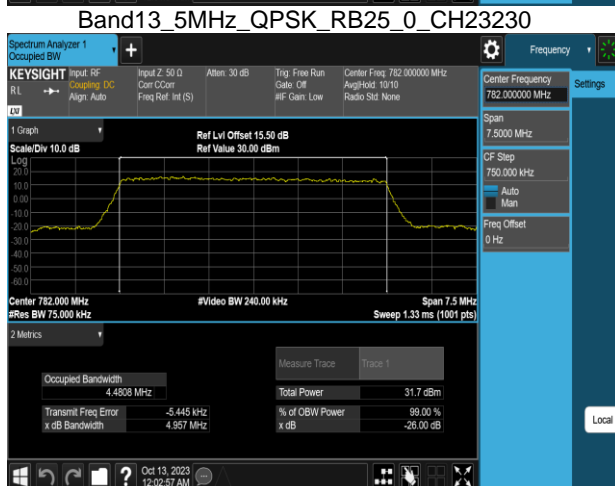

Band12\_10MHz\_16QAM\_RB50\_0\_CH23060

Band12\_10MHz\_64QAM\_RB50\_0\_CH23060

Band12\_10MHz\_16QAM\_RB50\_0\_CH23095

Band12\_10MHz\_64QAM\_RB50\_0\_CH23095

Band12\_10MHz\_16QAM\_RB50\_0\_CH23130

Band12\_10MHz\_64QAM\_RB50\_0\_CH23130