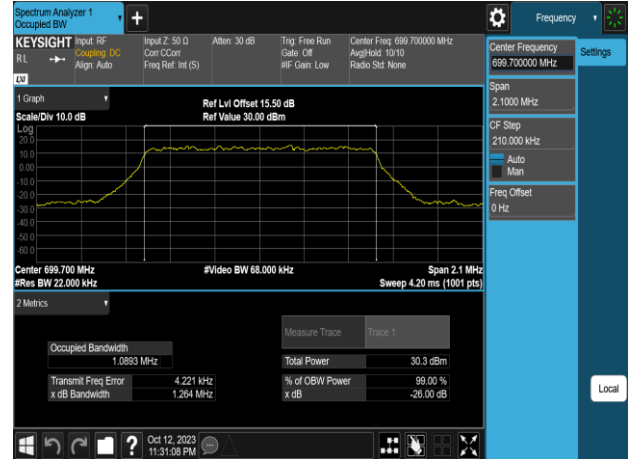

Band12_1.4MHz_16QAM_RB6_0_CH23095

Band12_1.4MHz_16QAM_RB6_0_CH23017