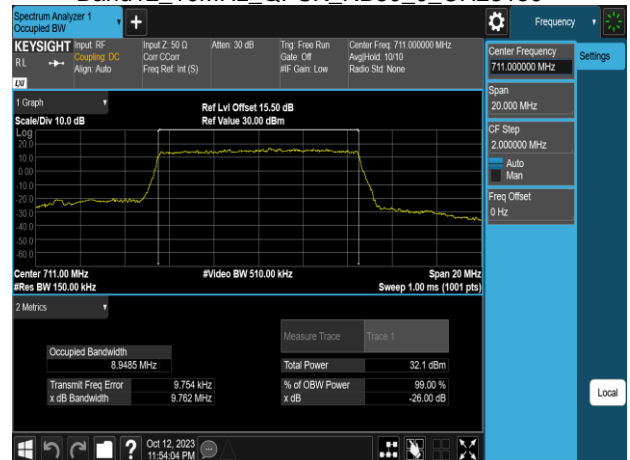

Band12\_5MHz\_64QAM\_RB25\_0\_CH23035

Band12\_10MHz\_QPSK\_RB50\_0\_CH23060

Band12\_5MHz\_64QAM\_RB25\_0\_CH23095

Band12\_10MHz\_QPSK\_RB50\_0\_CH23095

Band12\_5MHz\_64QAM\_RB25\_0\_CH23155

Band12\_10MHz\_QPSK\_RB50\_0\_CH23130