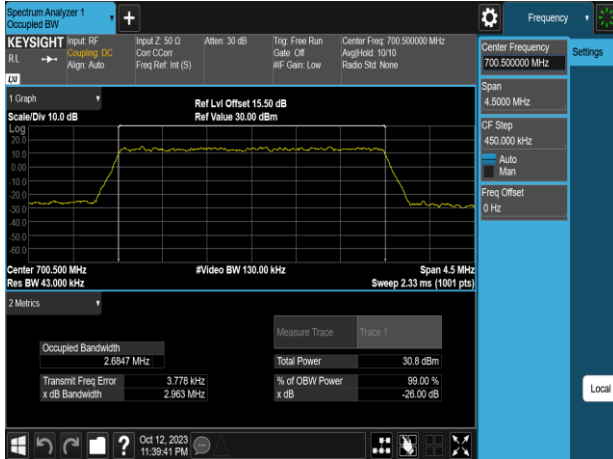

Band12 3MHz 16QAM_RB15_0_CH23095

Band12 3MHz 16QAM_RB15_0_CH23025