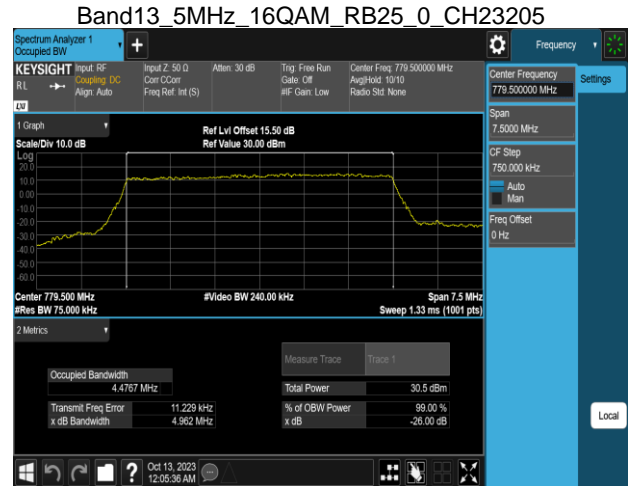

Band12\_10MHz\_16QAM\_RB50\_0\_CH23060

Band12\_10MHz\_64QAM\_RB50\_0\_CH23060

Band12\_10MHz\_16QAM\_RB50\_0\_CH23095

Band12\_10MHz\_64QAM\_RB50\_0\_CH23095

Band12\_10MHz\_16QAM\_RB50\_0\_CH23130

Band12\_10MHz\_64QAM\_RB50\_0\_CH23130