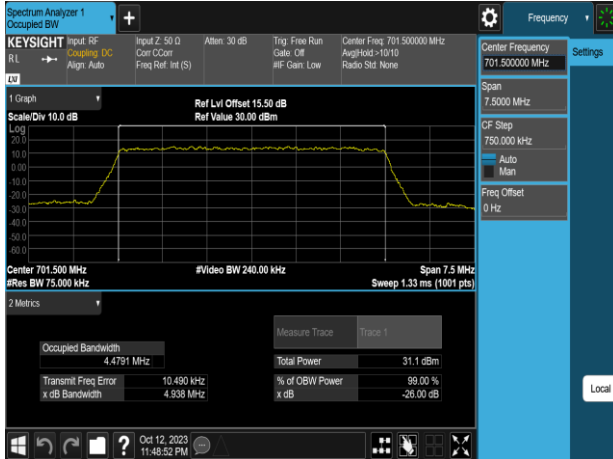

Band12_5MHz_64QAM_RB25_0_CH23095

Band12_5MHz_64QAM_RB25_0_CH23035