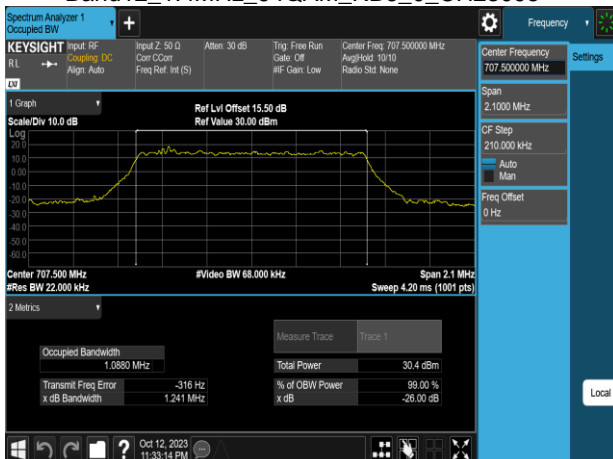

Band12_1.4MHz_64QAM_RB6_0_CH23173

Band12_1.4MHz_64QAM_RB6_0_CH23095