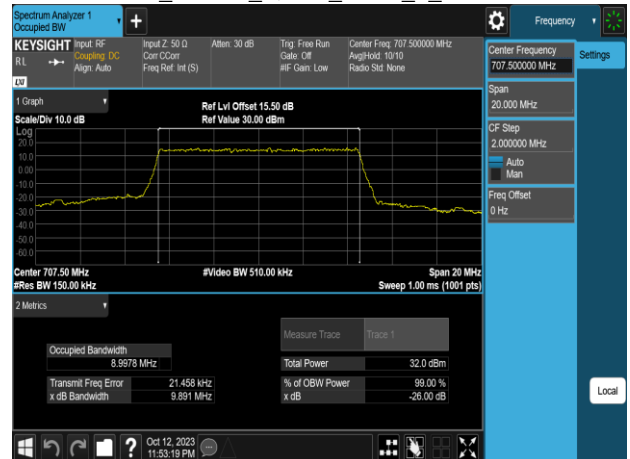

Band12\_5MHz\_64QAM\_RB25\_0\_CH23035

Band12\_10MHz\_QPSK\_RB50\_0\_CH23060

Band12\_5MHz\_64QAM\_RB25\_0\_CH23095

Band12\_10MHz\_QPSK\_RB50\_0\_CH23095

Band12\_5MHz\_64QAM\_RB25\_0\_CH23155

Band12\_10MHz\_QPSK\_RB50\_0\_CH23130