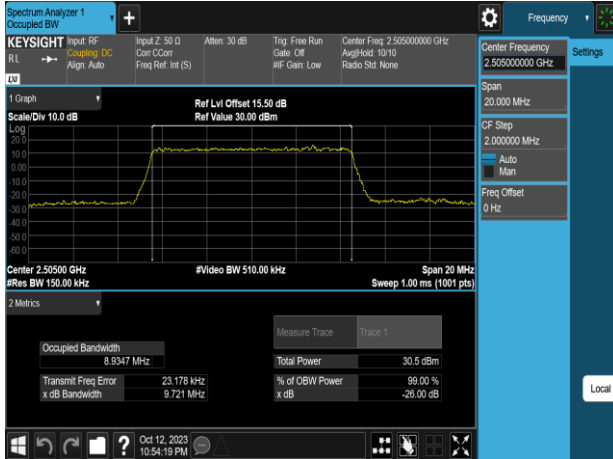

Band7\_10MHz\_16QAM\_RB50\_0\_CH20800

Band7\_10MHz\_64QAM\_RB50\_0\_CH20800

Band7\_10MHz\_16QAM\_RB50\_0\_CH21100

Band7\_10MHz\_64QAM\_RB50\_0\_CH21100

Band7\_10MHz\_16QAM\_RB50\_0\_CH21400

Band7\_10MHz\_64QAM\_RB50\_0\_CH21400