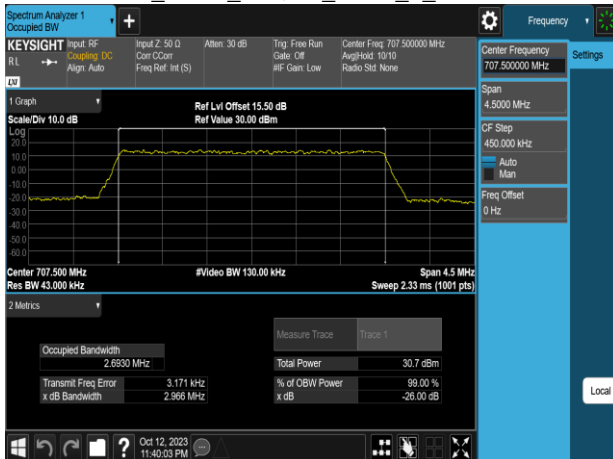

Band12 3MHz 16QAM_RB15_0_CH23165

Band12 3MHz 16QAM_RB15_0_CH23095