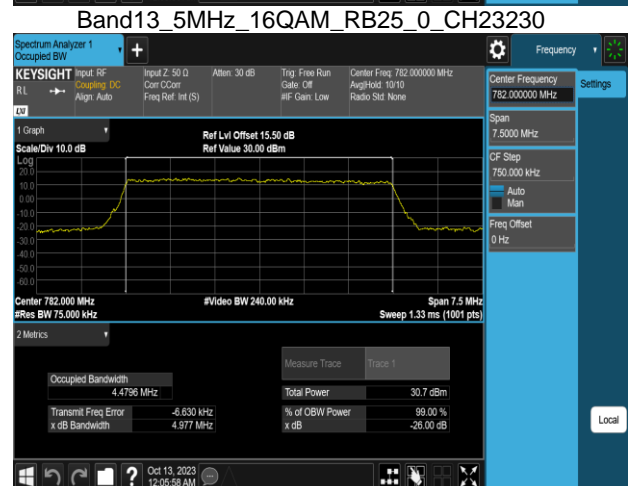

Band12\_10MHz\_16QAM\_RB50\_0\_CH23060

Band12\_10MHz\_64QAM\_RB50\_0\_CH23060

Band12\_10MHz\_16QAM\_RB50\_0\_CH23095

Band12\_10MHz\_64QAM\_RB50\_0\_CH23095

Band12\_10MHz\_16QAM\_RB50\_0\_CH23130

Band12\_10MHz\_64QAM\_RB50\_0\_CH23130