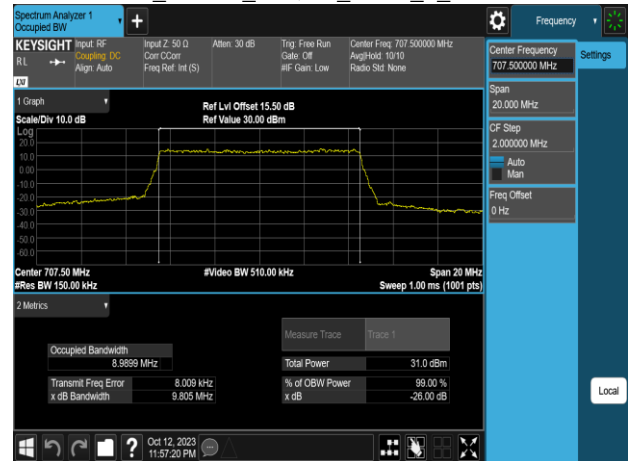

Band12\_10MHz\_16QAM\_RB50\_0\_CH23060

Band12\_10MHz\_64QAM\_RB50\_0\_CH23060

Band12\_10MHz\_16QAM\_RB50\_0\_CH23095

Band12\_10MHz\_64QAM\_RB50\_0\_CH23095

Band12\_10MHz\_16QAM\_RB50\_0\_CH23130

Band12\_10MHz\_64QAM\_RB50\_0\_CH23130