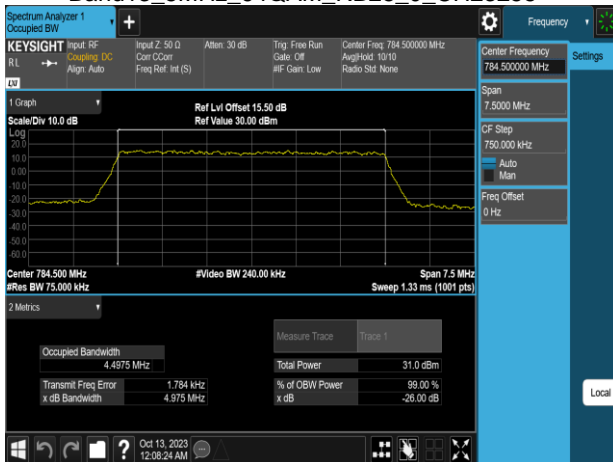

Band13\_5MHz\_64QAM\_RB25\_0\_CH23205

Band13\_10MHz\_QPSK\_RB50\_0\_CH23230

Band13\_5MHz\_64QAM\_RB25\_0\_CH23230

Band13\_10MHz\_16QAM\_RB50\_0\_CH23230

Band13\_5MHz\_64QAM\_RB25\_0\_CH23255

Band13\_10MHz\_64QAM\_RB50\_0\_CH23230