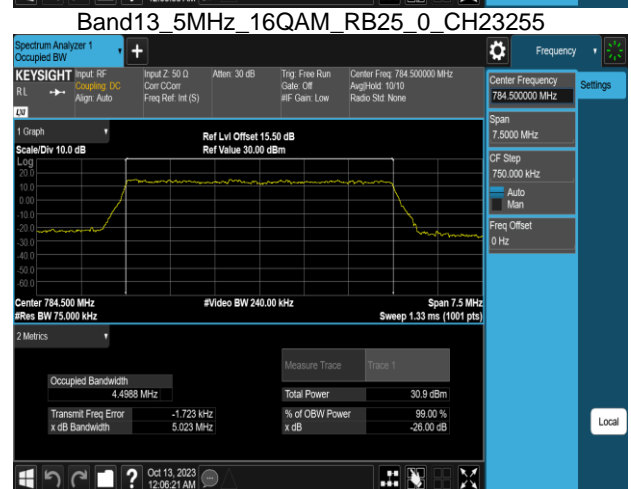

Band12\_10MHz\_16QAM\_RB50\_0\_CH23060

Band12\_10MHz\_64QAM\_RB50\_0\_CH23060

Band12\_10MHz\_16QAM\_RB50\_0\_CH23095

Band12\_10MHz\_64QAM\_RB50\_0\_CH23095

Band12\_10MHz\_16QAM\_RB50\_0\_CH23130

Band12\_10MHz\_64QAM\_RB50\_0\_CH23130