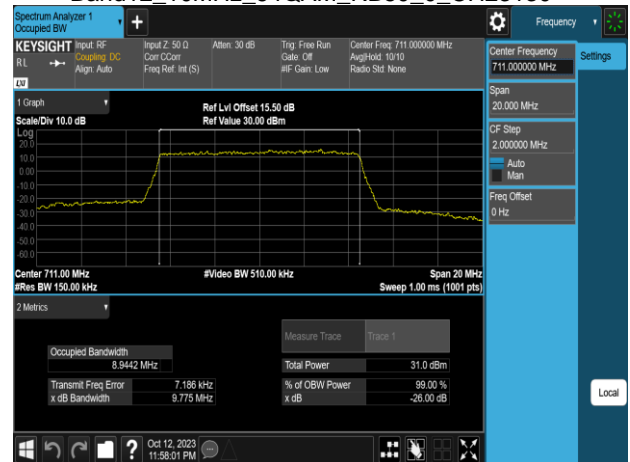

Band12\_10MHz\_16QAM\_RB50\_0\_CH23060

Band12\_10MHz\_64QAM\_RB50\_0\_CH23060

Band12\_10MHz\_16QAM\_RB50\_0\_CH23095

Band12\_10MHz\_64QAM\_RB50\_0\_CH23095

Band12\_10MHz\_16QAM\_RB50\_0\_CH23130

Band12\_10MHz\_64QAM\_RB50\_0\_CH23130