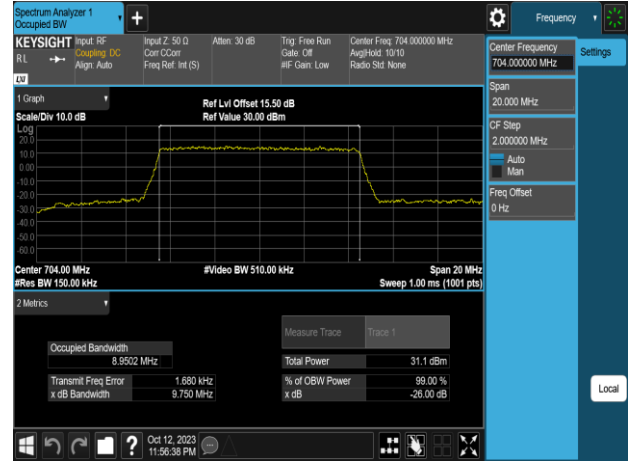

Band12_10MHz_64QAM_RB50_0_CH23095

Band12_10MHz_64QAM_RB50_0_CH23060