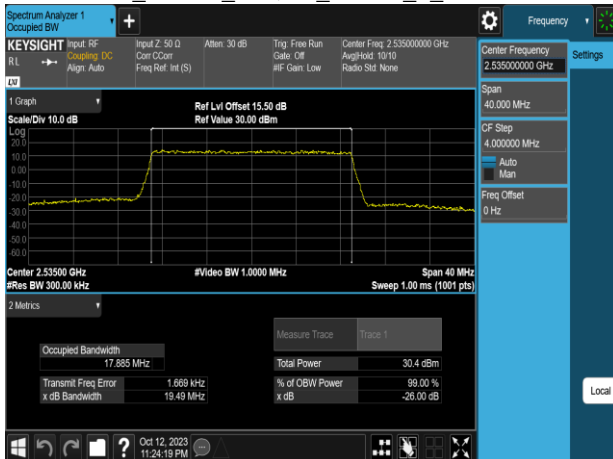

Band7_20MHz_16QAM_RB100_0_CH21350

Band7_20MHz_16QAM_RB100_0_CH21100