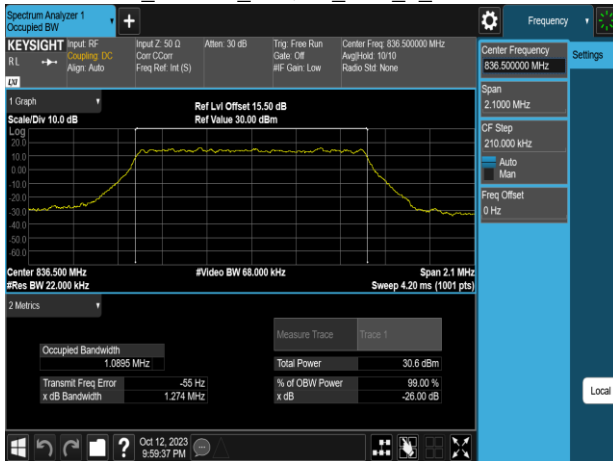

Band5_1.4MHz_16QAM_RB6_0_CH20643

Band5_1.4MHz_64QAM_RB6_0_CH20407

Band5_3MHz_QPSK_RB15_0_CH20415

Band5_1.4MHz_64QAM_RB6_0_CH20525

Band5_3MHz_QPSK_RB15_0_CH20525

Band5_1.4MHz_64QAM_RB6_0_CH20643

Band5_3MHz_QPSK_RB15_0_CH20635