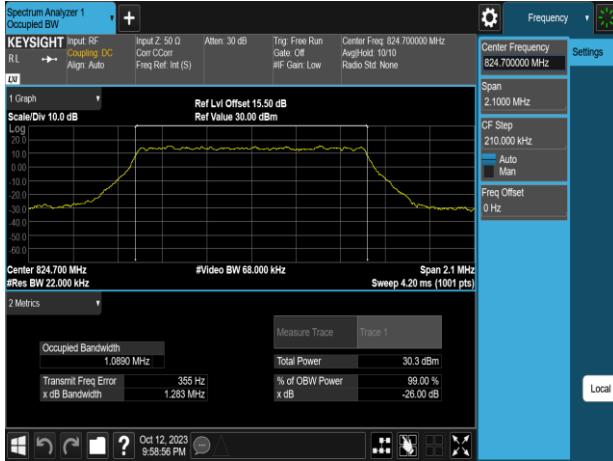

Band5_1.4MHz_64QAM_RB6_0_CH20525

Band5_1.4MHz_64QAM_RB6_0_CH20407