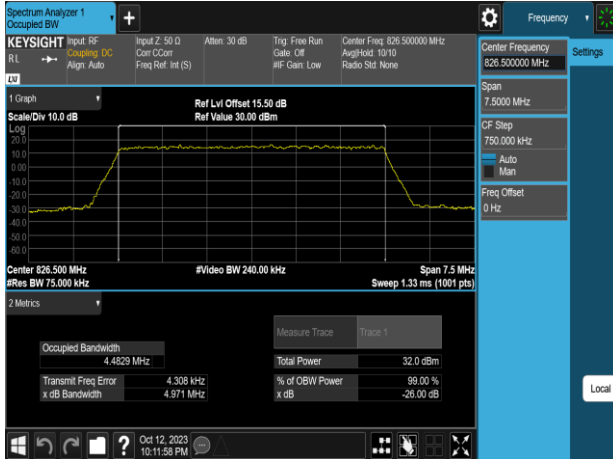

Band5_5MHz_QPSK_RB25_0_CH20525

Band5_5MHz_QPSK_RB25_0_CH20425