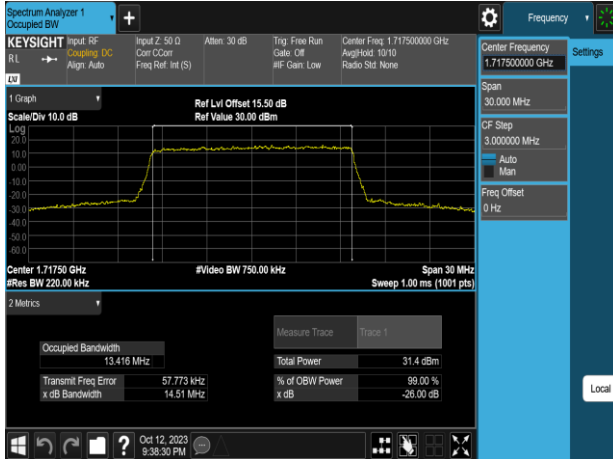

Band4_10MHz_64QAM_RB50_0_CH20000

Band4_10MHz_16QAM_RB50_0_CH20175

Band4_10MHz_64QAM_RB50_0_CH20175

Band4_10MHz_16QAM_RB50_0_CH20350

Band4_10MHz_64QAM_RB50_0_CH20350

Band4_15MHz_QPSK_RB75_0_CH20025

Band4_15MHz_16QAM_RB75_0_CH20025