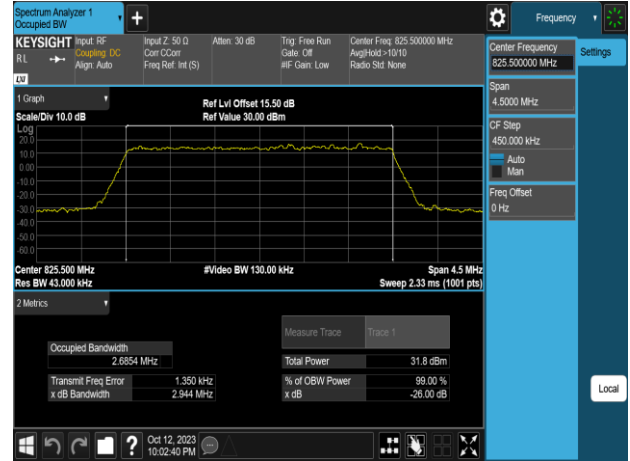

Band5_3MHz_QPSK_RB15_0_CH20525

Band5_3MHz_QPSK_RB15_0_CH20415