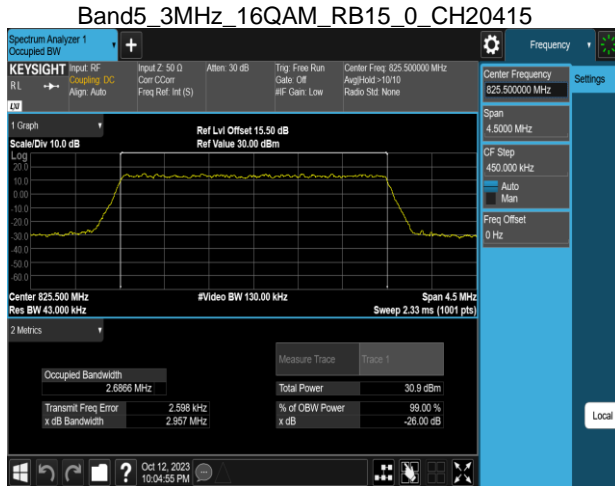

Band5_1.4MHz_16QAM_RB6_0_CH20643

Band5_1.4MHz_64QAM_RB6_0_CH20407

Band5_3MHz_QPSK_RB15_0_CH20415

Band5_1.4MHz_64QAM_RB6_0_CH20525

Band5_3MHz_QPSK_RB15_0_CH20525

Band5_1.4MHz_64QAM_RB6_0_CH20643

Band5_3MHz_QPSK_RB15_0_CH20635