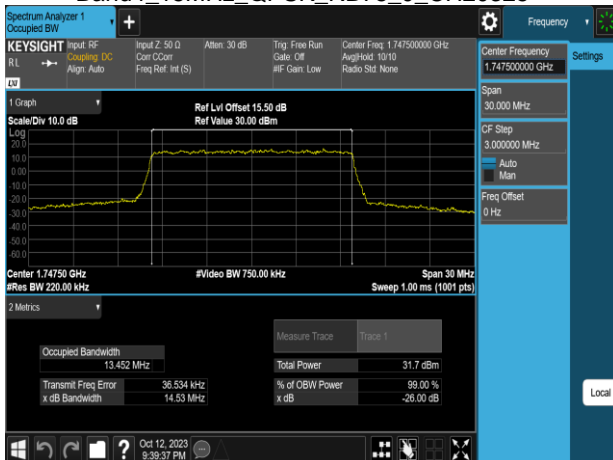

Band4_15MHz_64QAM_RB75_0_CH20025

Band4_15MHz_QPSK_RB75_0_CH20325