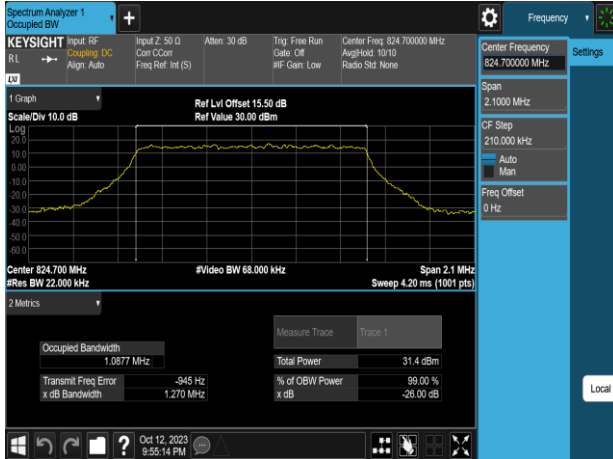

Band5_1.4MHz_QPSK_RB6_0_CH20525

Band5_1.4MHz_QPSK_RB6_0_CH20407