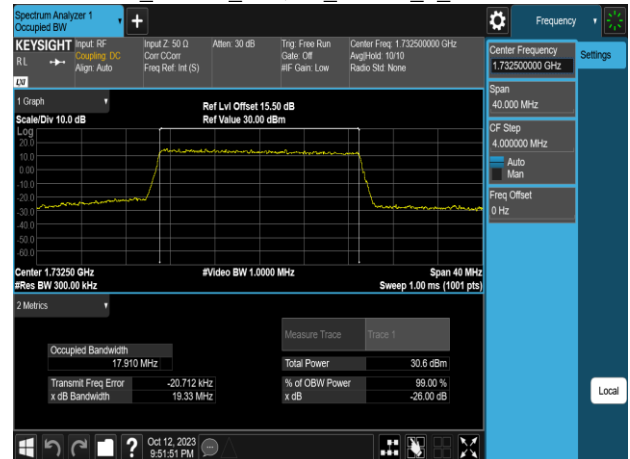

Band4_20MHz_QPSK_RB100_0_CH20175

Band4_15MHz_64QAM_RB75_0_CH20325

Band4_20MHz_QPSK_RB100_0_CH20300

Band4_20MHz_16QAM_RB100_0_CH20050

Band4_20MHz_64QAM_RB100_0_CH20050

Band4_20MHz_16QAM_RB100_0_CH20175

Band4_20MHz_64QAM_RB100_0_CH20175