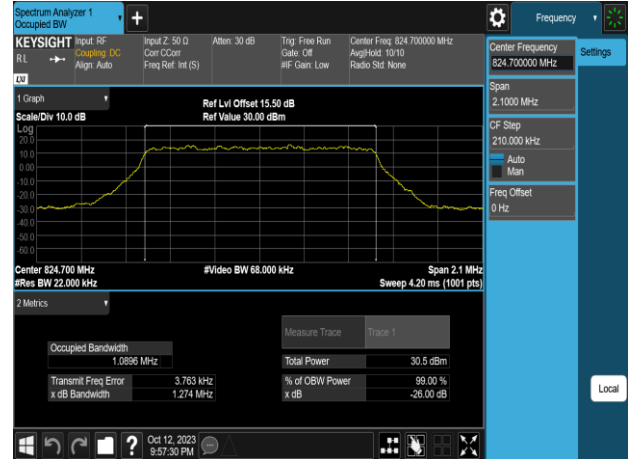

Band4_20MHz_16QAM_RB100_0_CH20300

Band4_20MHz_64QAM_RB100_0_CH20300

Band5_1.4MHz_QPSK_RB6_0_CH20407

Band5_1.4MHz_16QAM_RB6_0_CH20407

Band5_1.4MHz_QPSK_RB6_0_CH20525

Band5_1.4MHz_16QAM_RB6_0_CH20525

Band5_1.4MHz_QPSK_RB6_0_CH20643