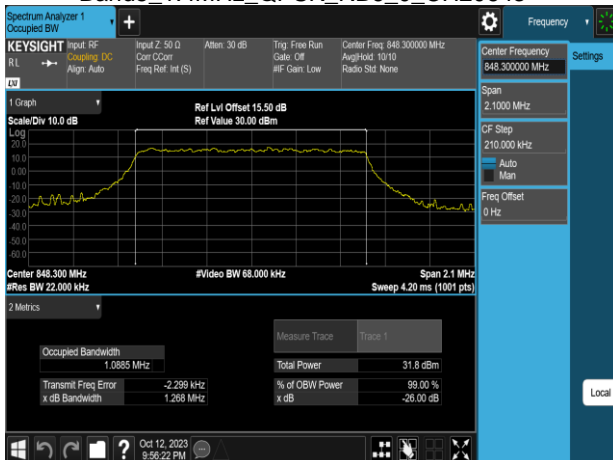

Band4_20MHz_16QAM_RB100_0_CH20300

Band4_20MHz_64QAM_RB100_0_CH20300

Band5_1.4MHz_QPSK_RB6_0_CH20407

Band5_1.4MHz_16QAM_RB6_0_CH20407

Band5_1.4MHz_QPSK_RB6_0_CH20525

Band5_1.4MHz_16QAM_RB6_0_CH20525

Band5_1.4MHz_QPSK_RB6_0_CH20643