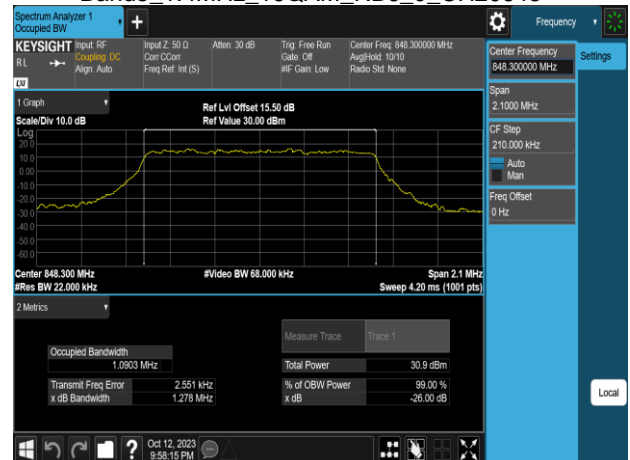

Band5_3MHz_QPSK_RB15_0_CH20415

Band5_1.4MHz_16QAM_RB6_0_CH20643