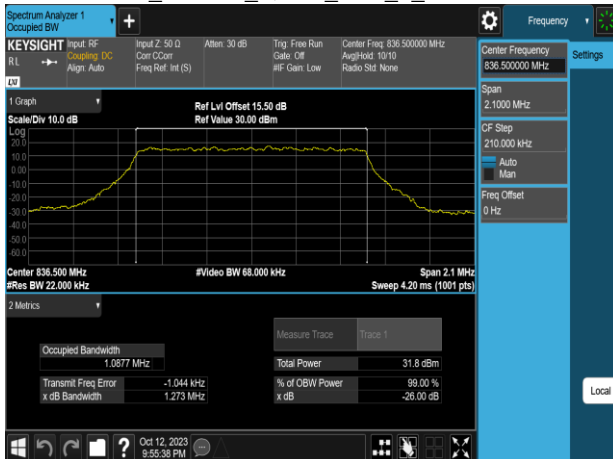

Band4_20MHz_16QAM_RB100_0_CH20300

Band4_20MHz_64QAM_RB100_0_CH20300

Band5_1.4MHz_QPSK_RB6_0_CH20407

Band5_1.4MHz_16QAM_RB6_0_CH20407

Band5_1.4MHz_QPSK_RB6_0_CH20525

Band5_1.4MHz_16QAM_RB6_0_CH20525

Band5_1.4MHz_QPSK_RB6_0_CH20643