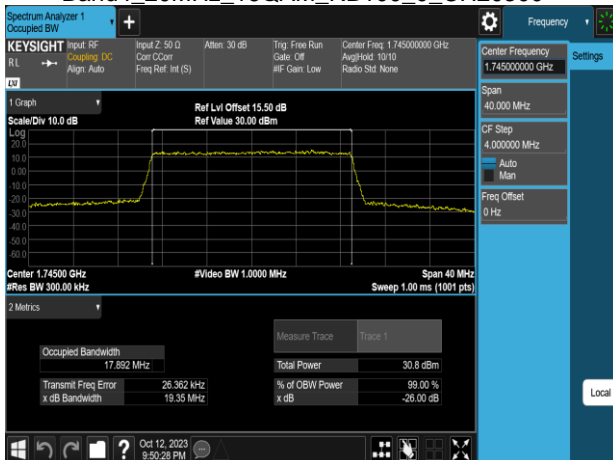

Band5_1.4MHz_QPSK_RB6_0_CH20407

Band4_20MHz_16QAM_RB100_0_CH20300