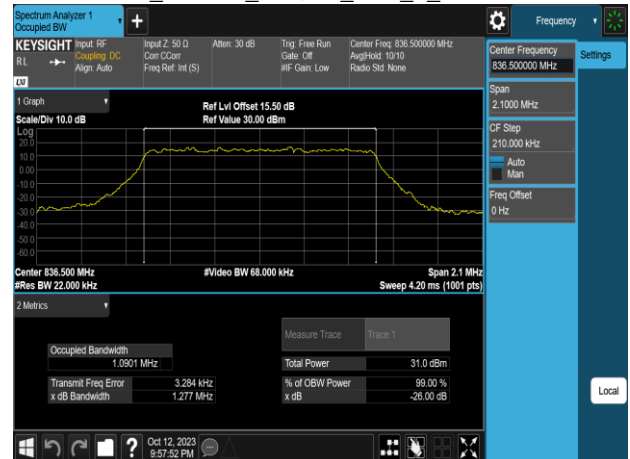

Band4_20MHz_16QAM_RB100_0_CH20300

Band4_20MHz_64QAM_RB100_0_CH20300

Band5_1.4MHz_QPSK_RB6_0_CH20407

Band5_1.4MHz_16QAM_RB6_0_CH20407

Band5_1.4MHz_QPSK_RB6_0_CH20525

Band5_1.4MHz_16QAM_RB6_0_CH20525

Band5_1.4MHz_QPSK_RB6_0_CH20643