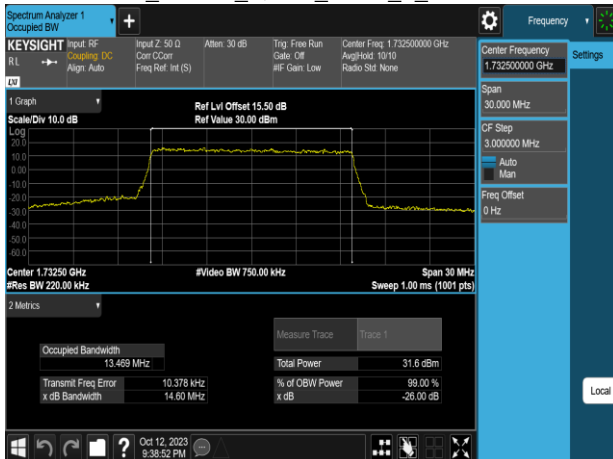

Band4_15MHz_QPSK_RB75_0_CH20325

Band4_15MHz_QPSK_RB75_0_CH20175