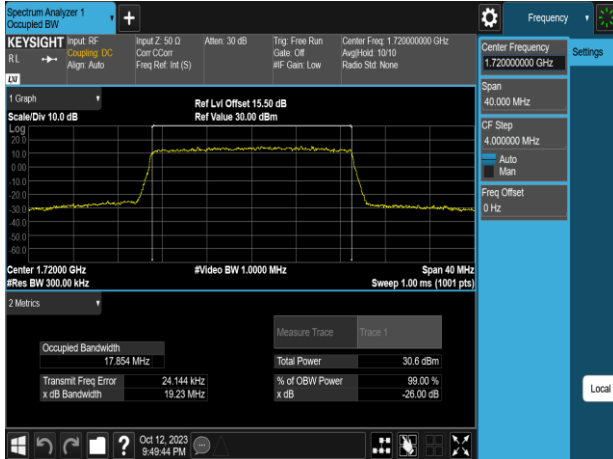

Band4_20MHz_QPSK_RB100_0_CH20175

Band4_15MHz_64QAM_RB75_0_CH20325

Band4_20MHz_QPSK_RB100_0_CH20300

Band4_20MHz_16QAM_RB100_0_CH20050

Band4_20MHz_64QAM_RB100_0_CH20050

Band4_20MHz_16QAM_RB100_0_CH20175

Band4_20MHz_64QAM_RB100_0_CH20175