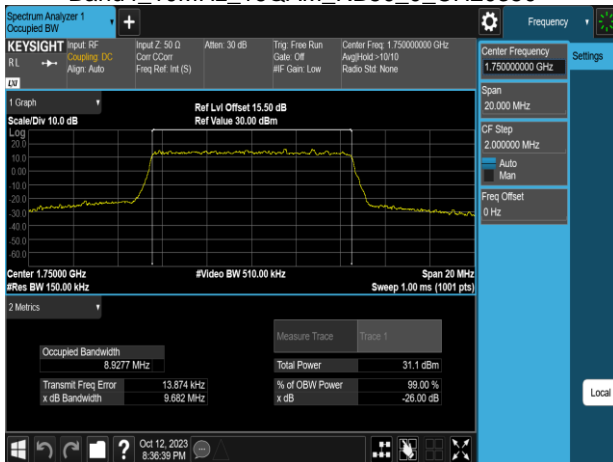

Band4_10MHz_64QAM_RB50_0_CH20000

Band4_10MHz_16QAM_RB50_0_CH20175

Band4_10MHz_64QAM_RB50_0_CH20175

Band4_10MHz_16QAM_RB50_0_CH20350

Band4_10MHz_64QAM_RB50_0_CH20350

Band4_15MHz_QPSK_RB75_0_CH20025

Band4_15MHz_16QAM_RB75_0_CH20025