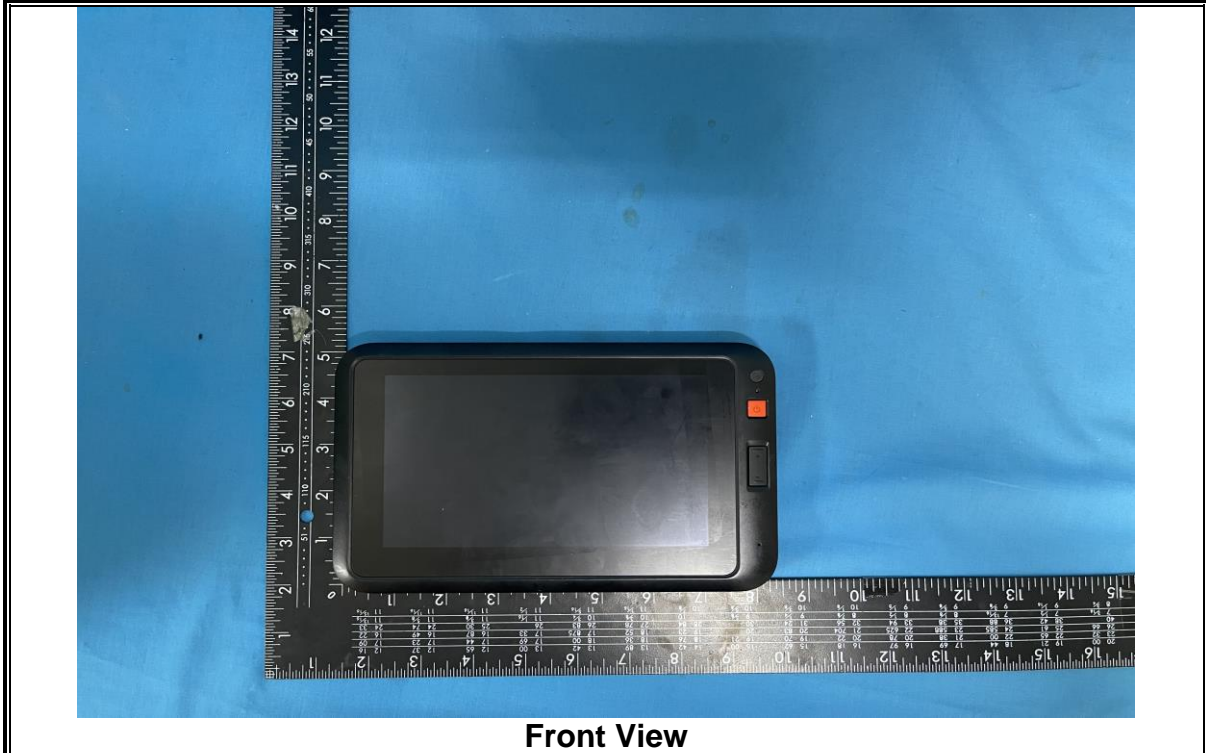

ANTENNA LOCATION

SETUP PHOTOS

Rear_0mm

Rear_14mm

Edge 1_0mm

Edge 2_0mm

EUT

Front View

Rear View