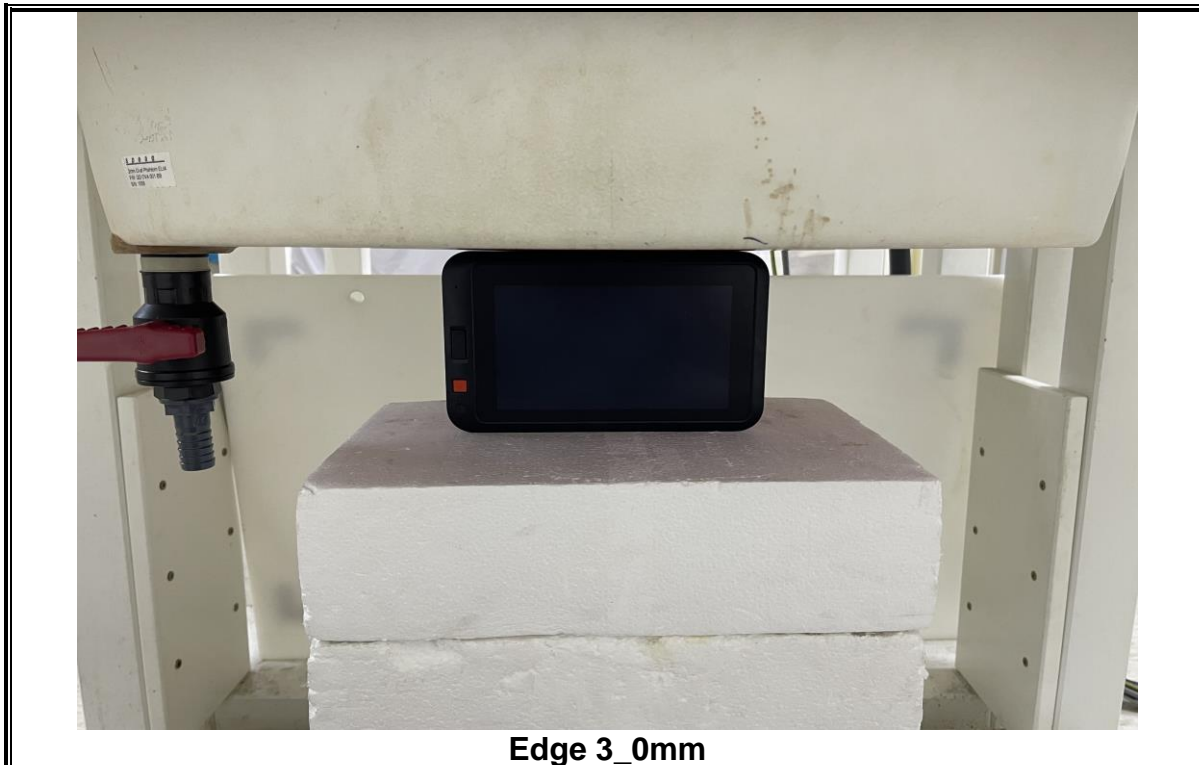

ANTENNA LOCATION

SETUP PHOTOS

Rear_0mm

Rear_14mm

Edge 1_0mm

Edge 2_0mm

EUT

Front View

Rear View