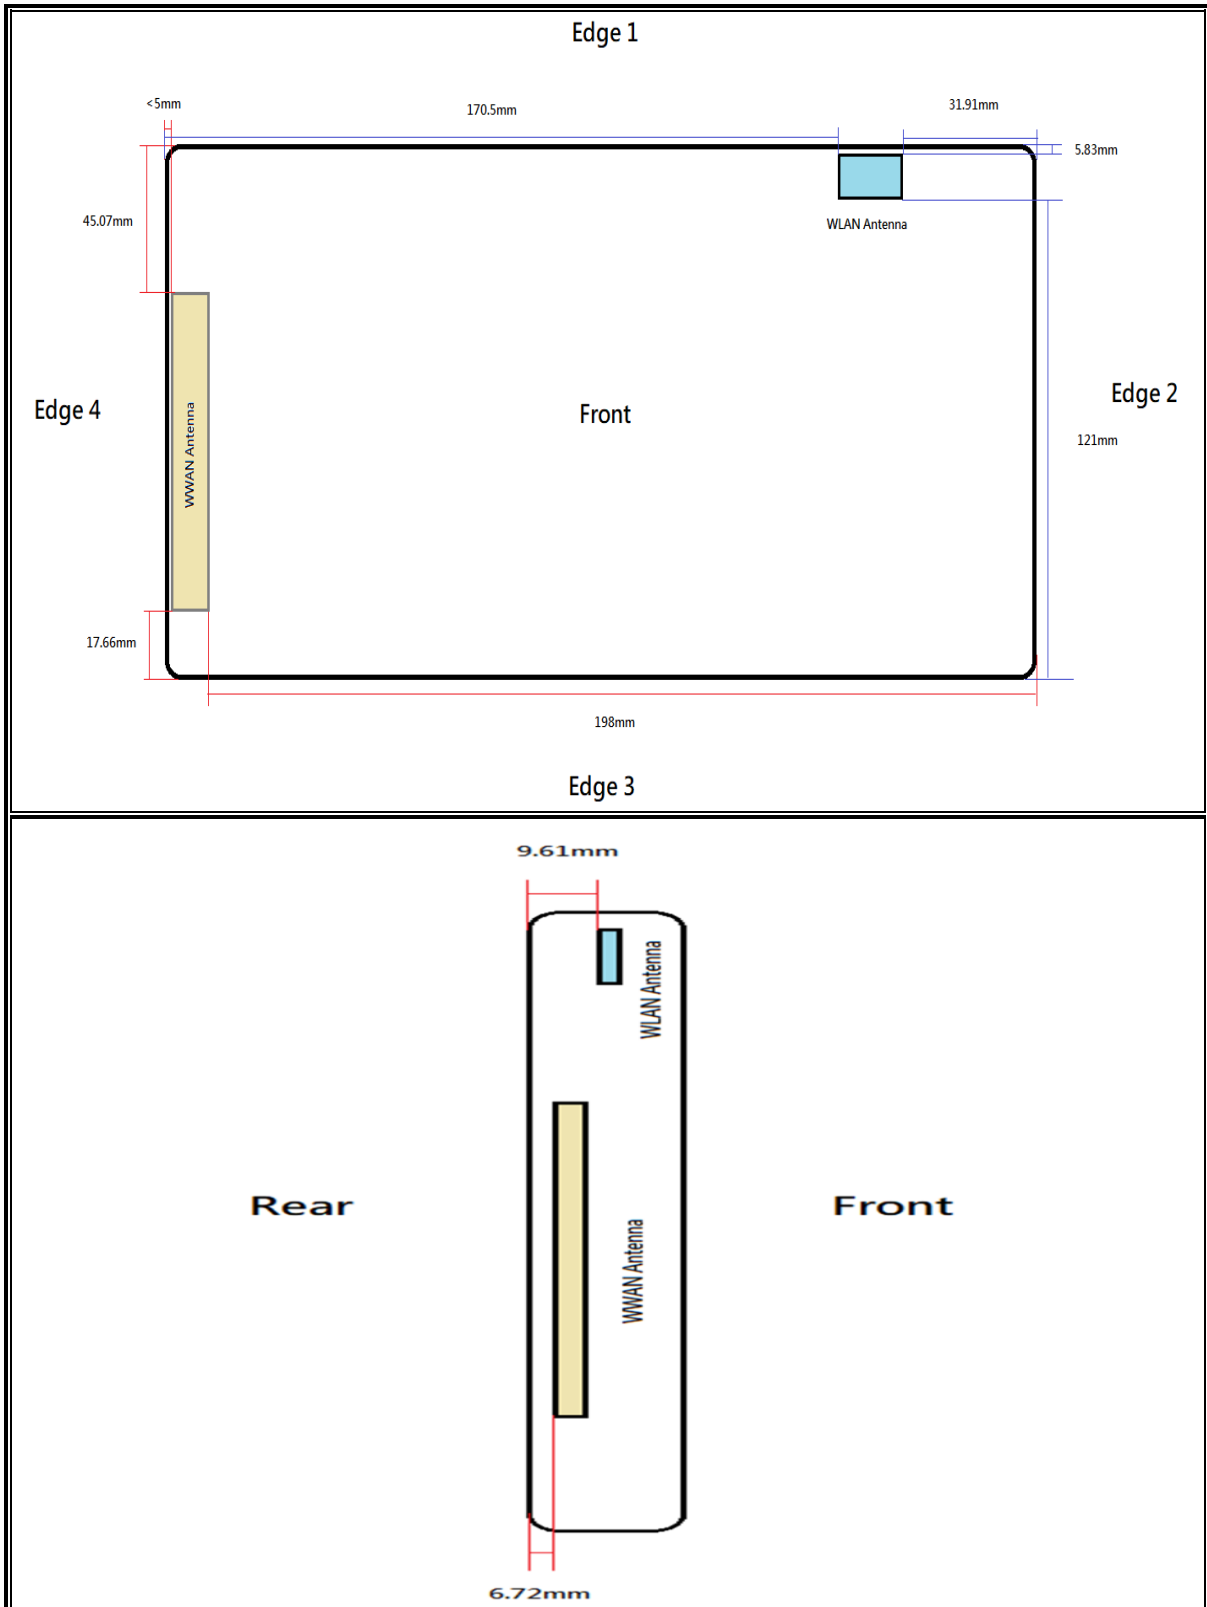

ANTENNA LOCATION

SETUP PHOTOS

Rear_0mm

Rear_14mm

Edge 1_0mm

Edge 2_0mm

EUT

Front View

Rear View