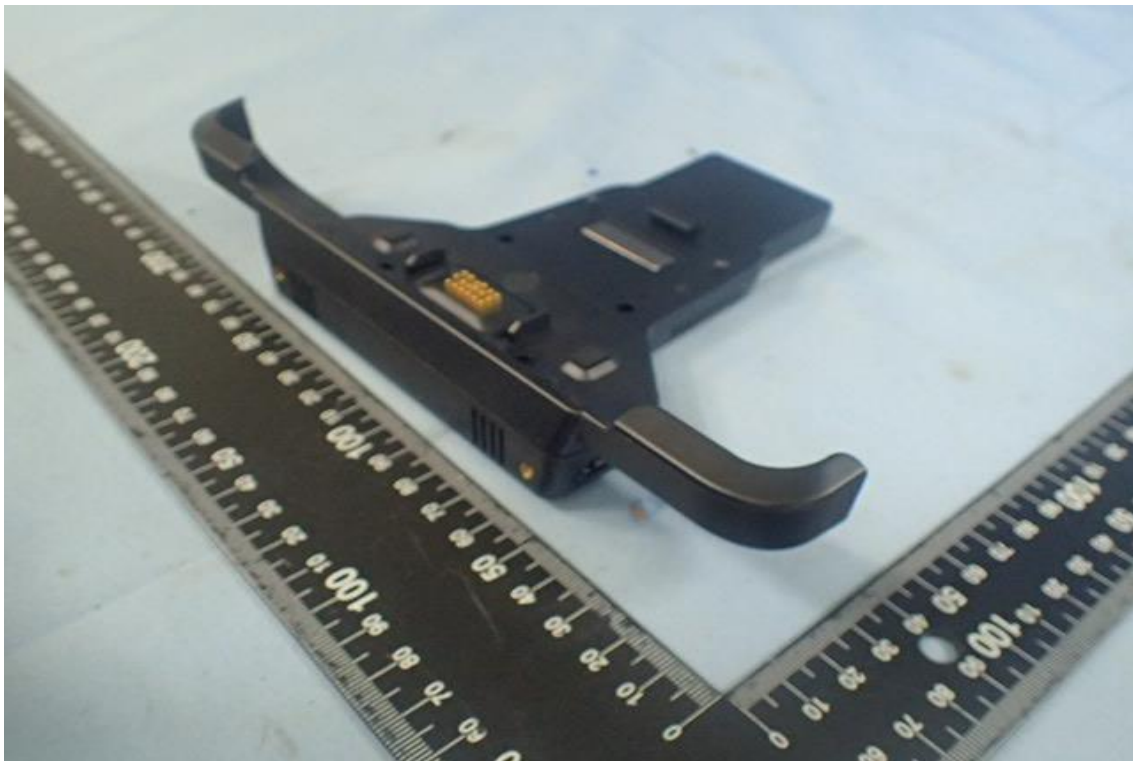

Report No.: T210419W01

**APPENDIX 1 - PHOTOGRAPHS OF EUT
EXTERNAL PHOTOGRAPHS OF EUT**

Report No.: T210419W01

Adapter

Cable

Car Charger

Cradle: 635-V

Cradle: 635VL

Cradle: n564

Cradle: n564_tn

Cradle: n635_vhg

Report No.: T210419W01