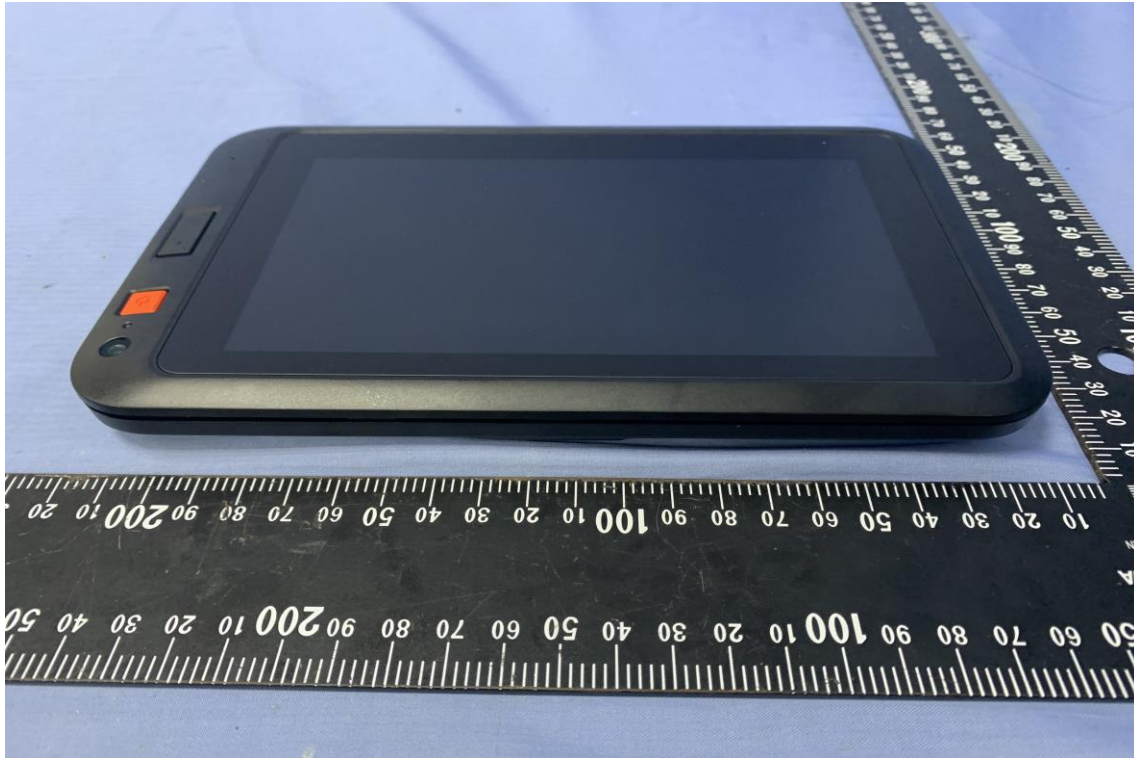

Report No.: T210419W01

**APPENDIX 1 - PHOTOGRAPHS OF EUT
EXTERNAL PHOTOGRAPHS OF EUT**

Report No.: T210419W01

Adapter

Cable

Car Charger

Cradle: 635-V

Cradle: 635VL