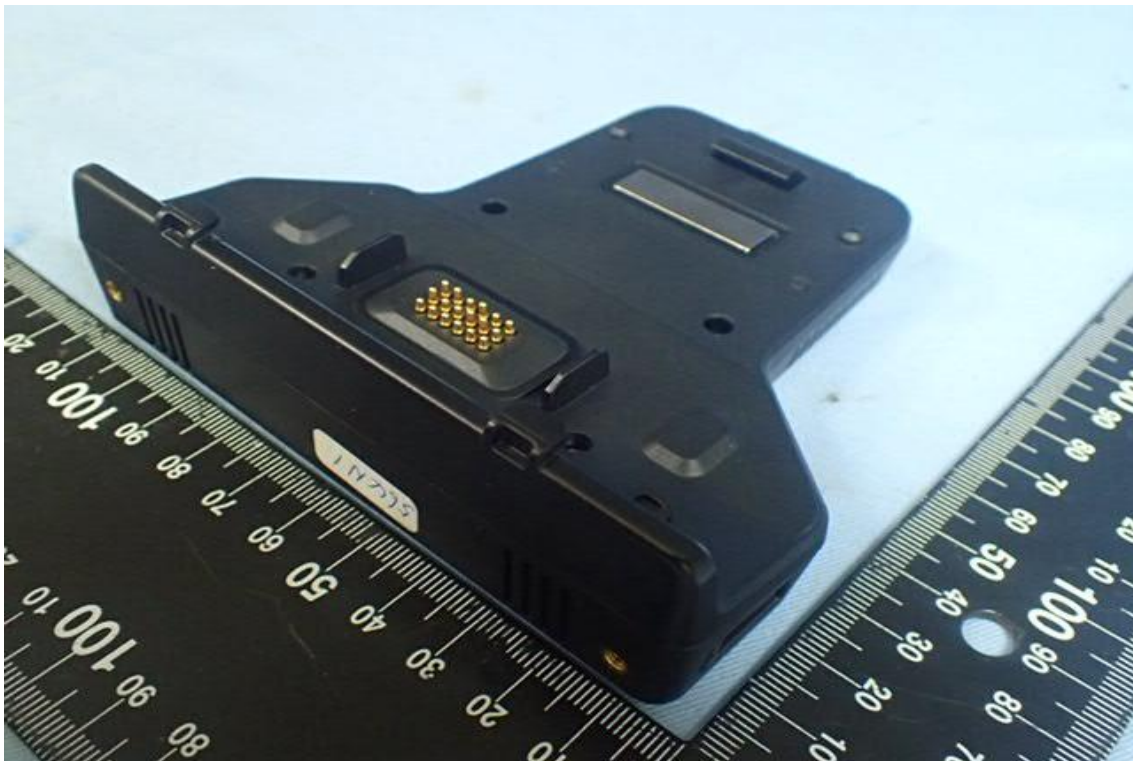

Report No.: T210419W01

**APPENDIX 1 - PHOTOGRAPHS OF EUT
EXTERNAL PHOTOGRAPHS OF EUT**

Report No.: T210419W01

Adapter

Cable

Car Charger

Cradle: 635-V

Cradle: 635VL

Cradle: n564

Cradle: n564_tn

Cradle: n635_vhg

Report No.: T210419W01