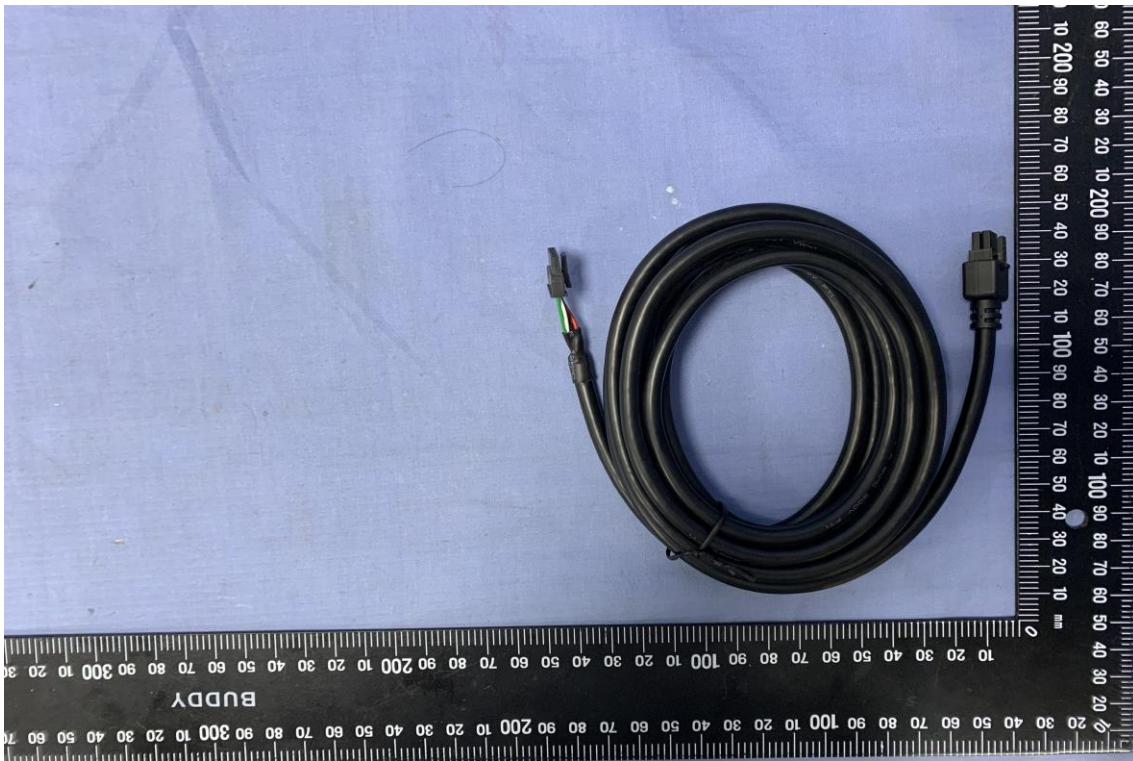

Report No.: T210419W01

**APPENDIX 1 - PHOTOGRAPHS OF EUT
EXTERNAL PHOTOGRAPHS OF EUT**

Report No.: T210419W01

Adapter

Cable

Car Charger

Cradle: 635-V

Cradle: 635VL

Cradle: n564

Cradle: n564_tn

Cradle: n635_vhg

Report No.: T210419W01