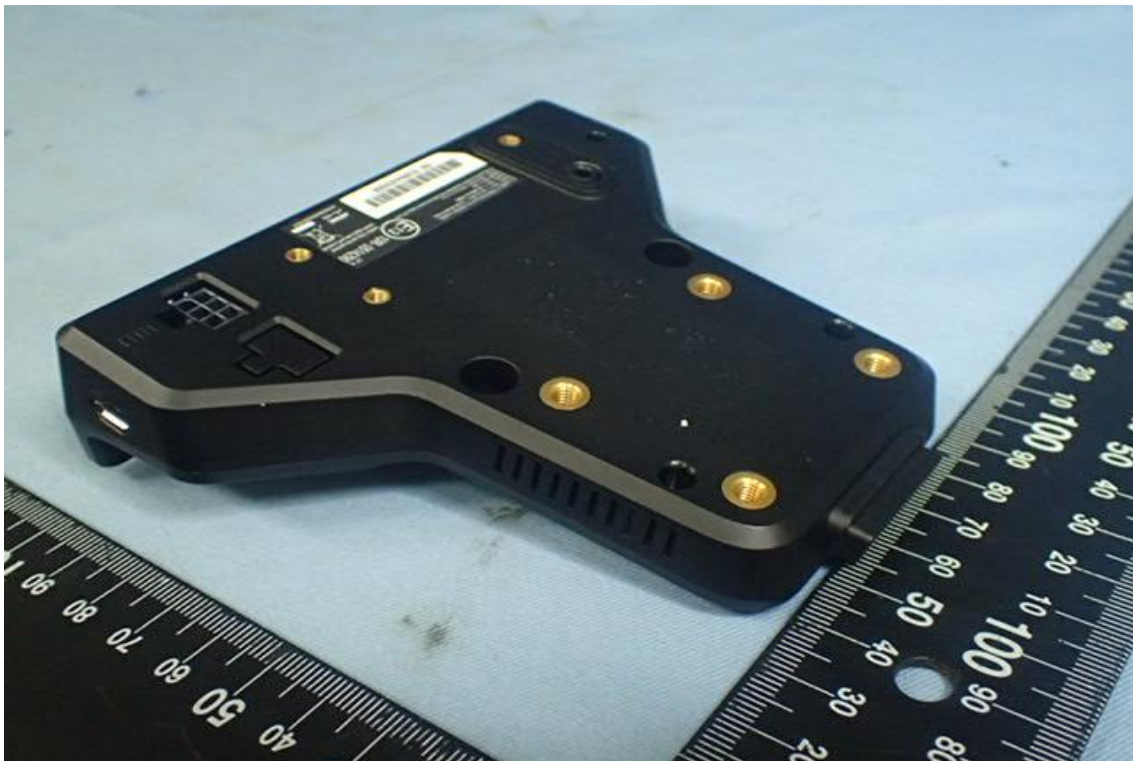

Report No.: T210419W01

**APPENDIX 1 - PHOTOGRAPHS OF EUT
EXTERNAL PHOTOGRAPHS OF EUT**

Report No.: T210419W01

Adapter

Cable

Car Charger

Cradle: 635-V

Cradle: 635VL

Cradle: n564

Cradle: n564_tn

Cradle: n635_vhg

Report No.: T210419W01