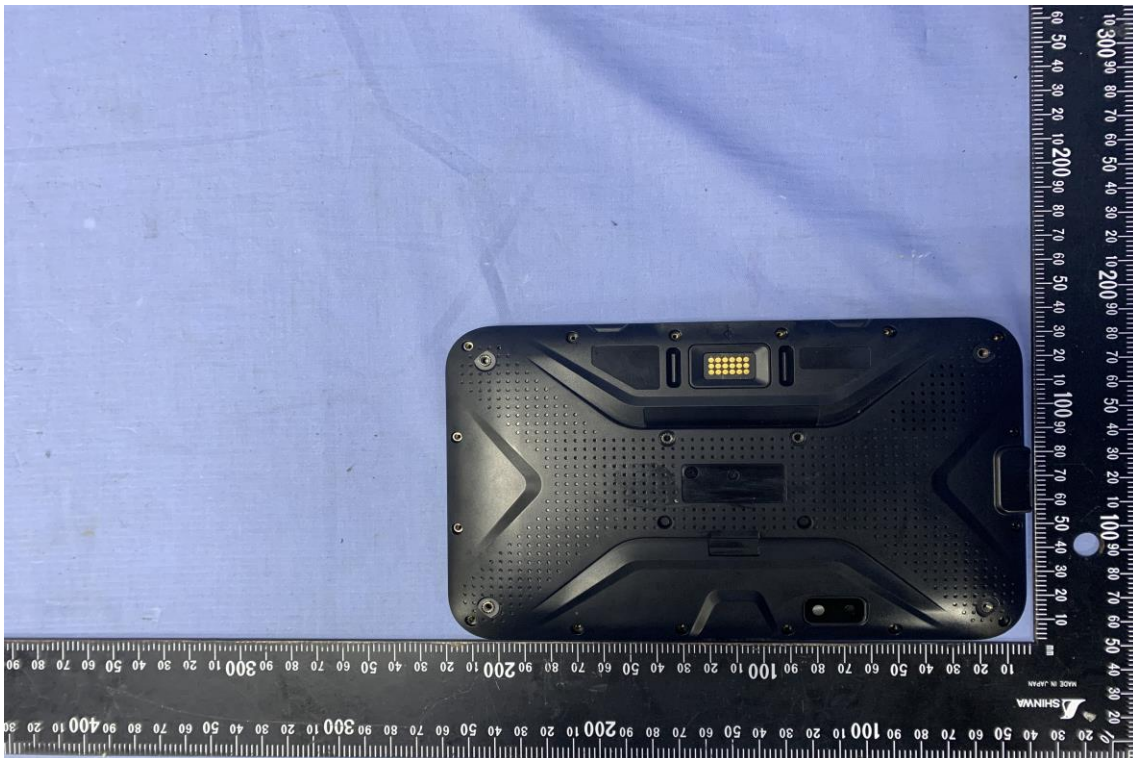

Report No.: T210419W01

**APPENDIX 1 - PHOTOGRAPHS OF EUT
EXTERNAL PHOTOGRAPHS OF EUT**

Report No.: T210419W01

Adapter

Cable

Car Charger

Cradle: 635-V

Cradle: 635VL

Cradle: n564

Cradle: n564_tn

Cradle: n635_vhg

Report No.: T210419W01