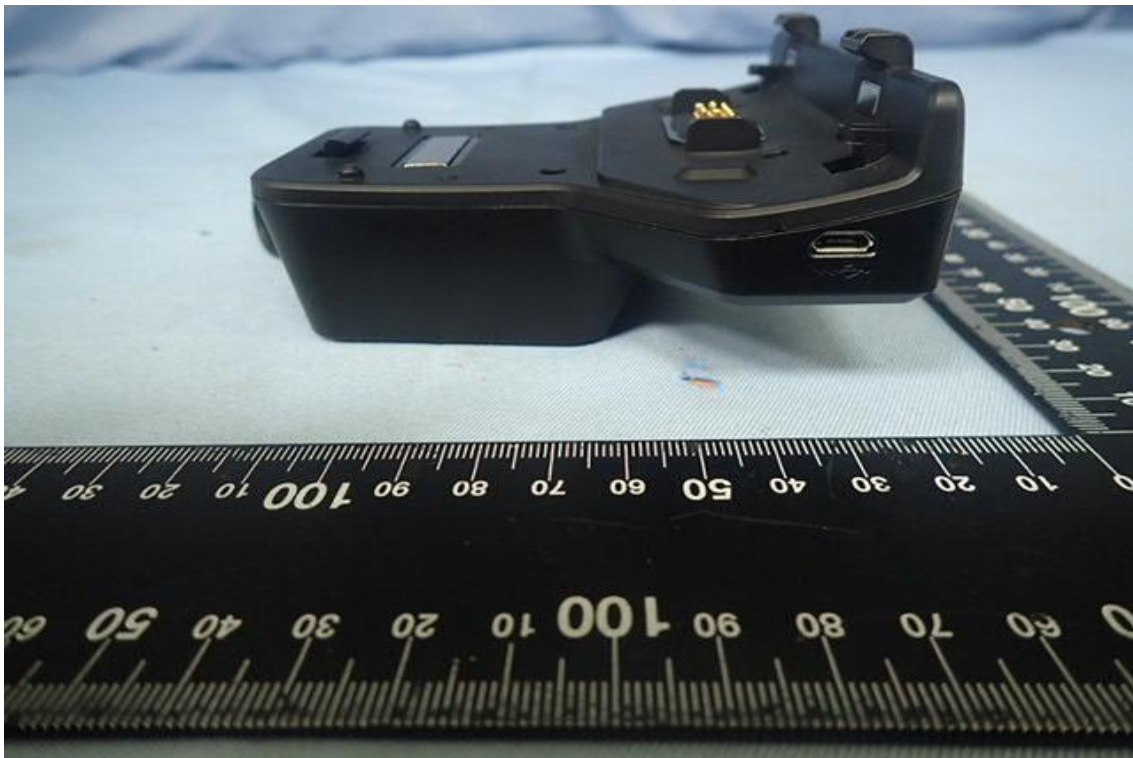

Report No.: T210419W01

**APPENDIX 1 - PHOTOGRAPHS OF EUT
EXTERNAL PHOTOGRAPHS OF EUT**

Report No.: T210419W01

Adapter

Cable

Car Charger

Cradle: 635-V

Cradle: 635VL

Cradle: n564

Cradle: n564_tn

Cradle: n635_vhg

Report No.: T210419W01