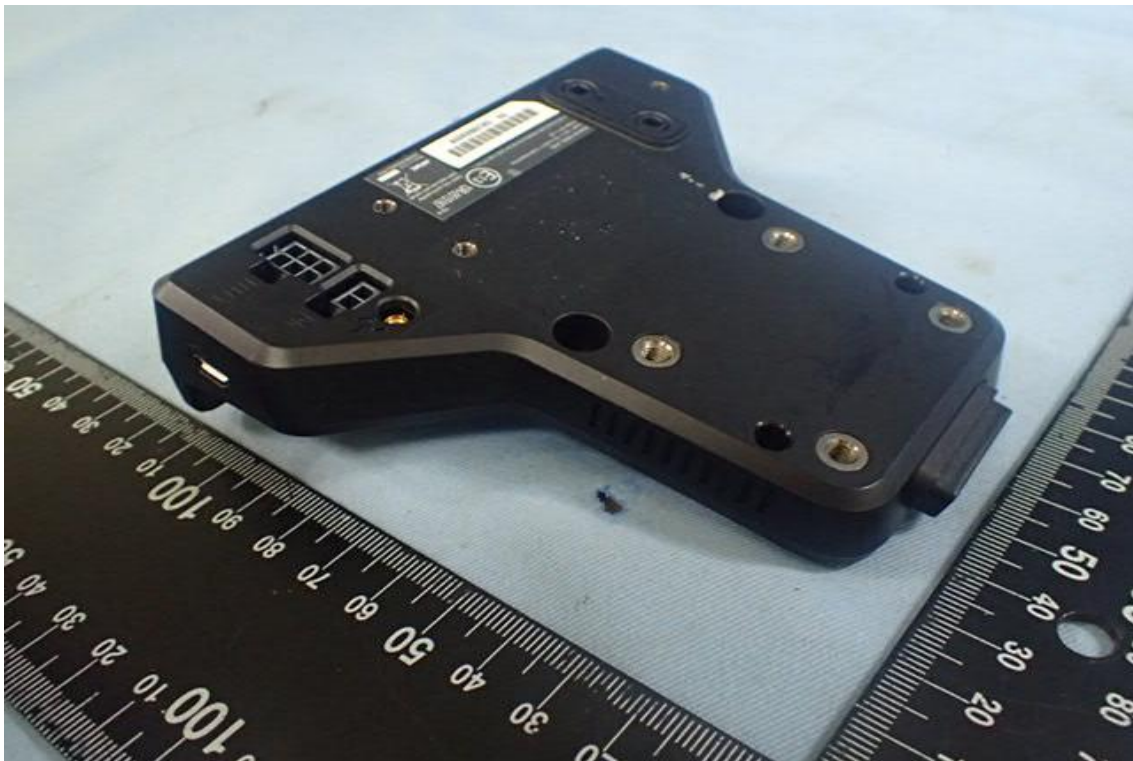

Report No.: T210419W01

**APPENDIX 1 - PHOTOGRAPHS OF EUT
EXTERNAL PHOTOGRAPHS OF EUT**

Report No.: T210419W01

Adapter

Cable

Car Charger

Cradle: 635-V

Cradle: 635VL

Cradle: n564

Cradle: n564_tn

Cradle: n635_vhg

Report No.: T210419W01