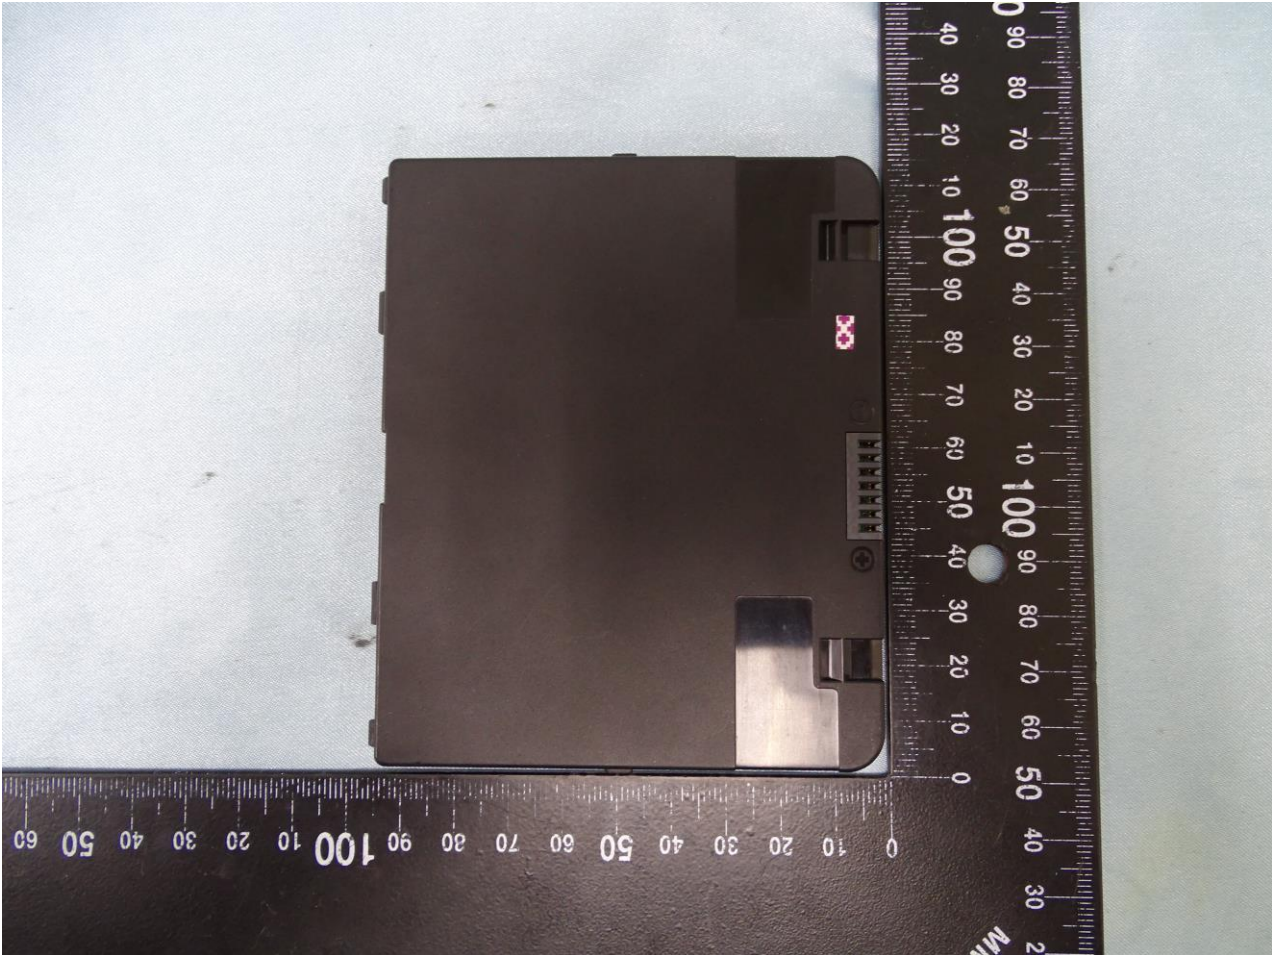

Brand Name: MiTAC, Mio, NAVMAN, MAGELLAN / Model Name: N630