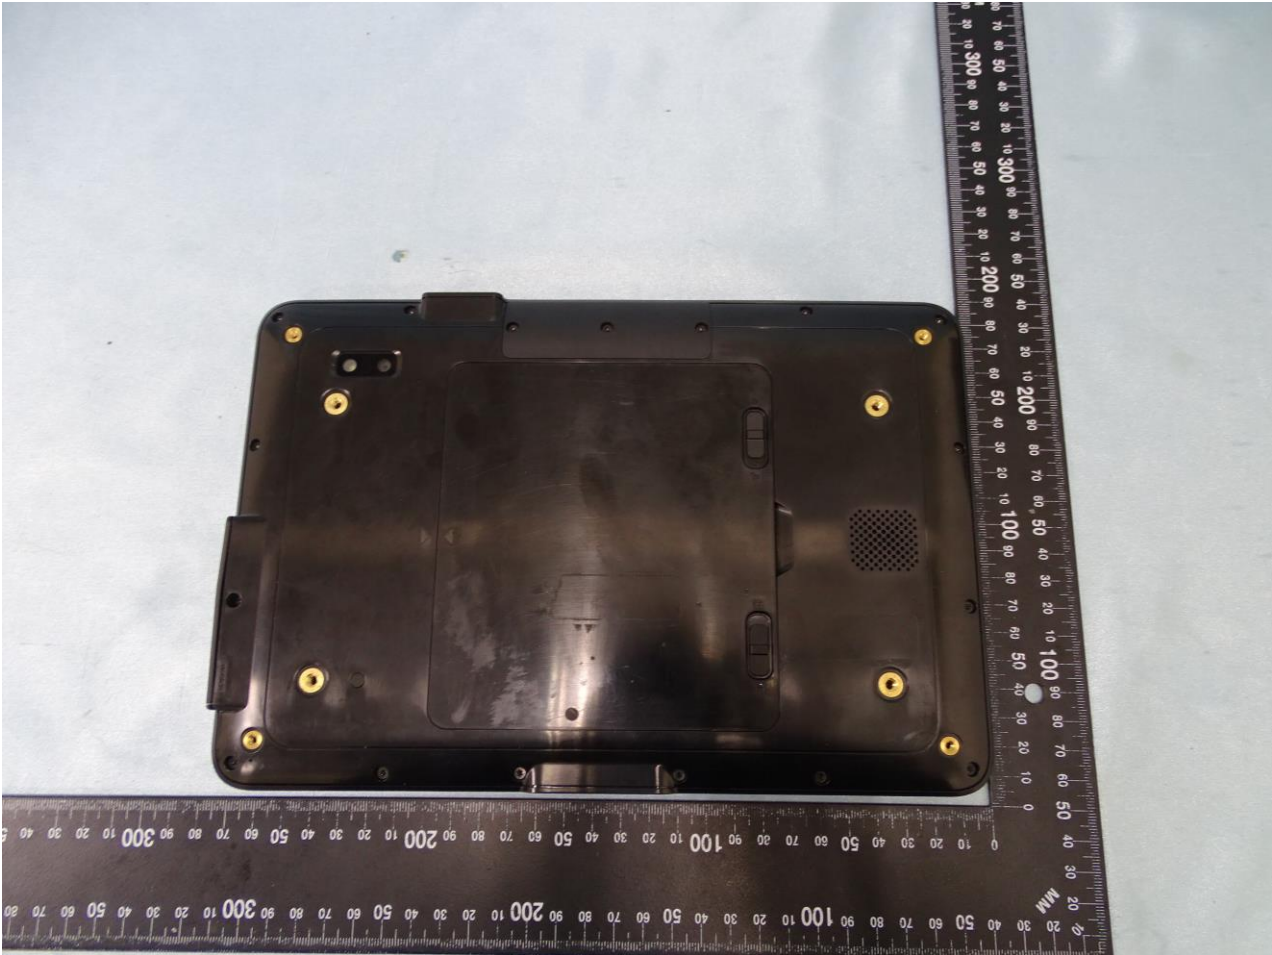

1. External Photograph of EUT

Brand Name: MiTAC, Mio, NAVMAN, MAGELLAN / Model Name: N630

Brand Name: MiTAC, Mio, NAVMAN, MAGELLAN / Model Name: N630

Brand Name: MiTAC, Mio, NAVMAN, MAGELLAN / Model Name: N630

Brand Name: MiTAC, Mio, NAVMAN, MAGELLAN / Model Name: N630

Brand Name: MiTAC, Mio, NAVMAN, MAGELLAN / Model Name: N630

Brand Name: MiTAC, Mio, NAVMAN, MAGELLAN / Model Name: N630

2. Photograph of Accessory**Brand Name: MiTAC, Mio, NAVMAN, MAGELLAN / Model Name: N630**

Specification of Accessory		
AC Adapter	Brand Name	TPT
	Model Name	CVW120200
	Power Cord	1.5 meter, non-shielded cable, without ferrite core
Battery 1	Brand Name	MiTAC
	Model Name	N630
Battery 2	Brand Name	SHENZHEN KAYO BATTERY CO., LTD
	Model Name	402035
WLAN Module	Brand Name	Quectel
	Model Name	SC600Y-WF