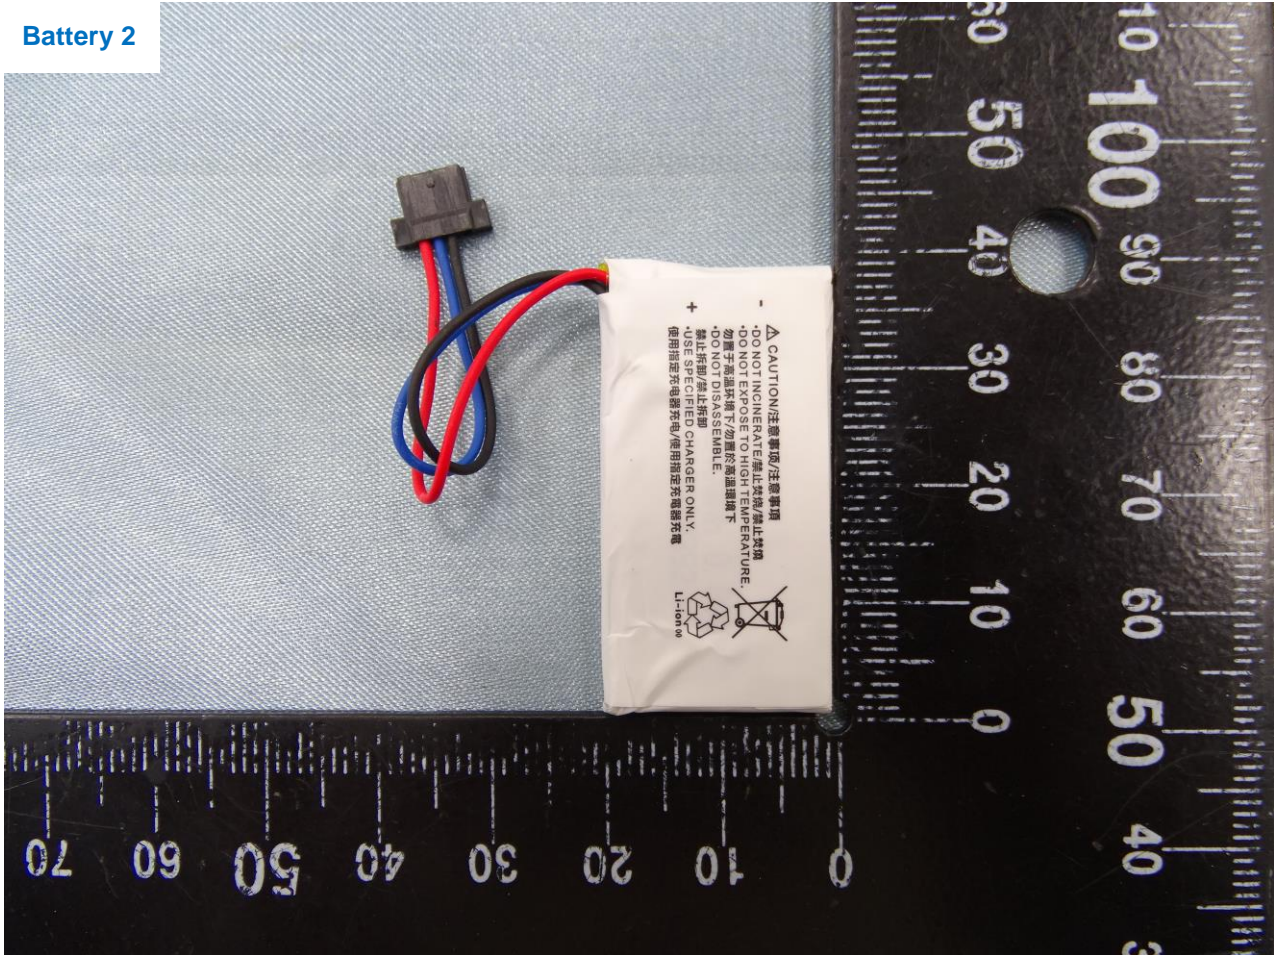

Brand Name: MiTAC, Mio, NAVMAN, MAGELLAN / Model Name: N630

Battery 2