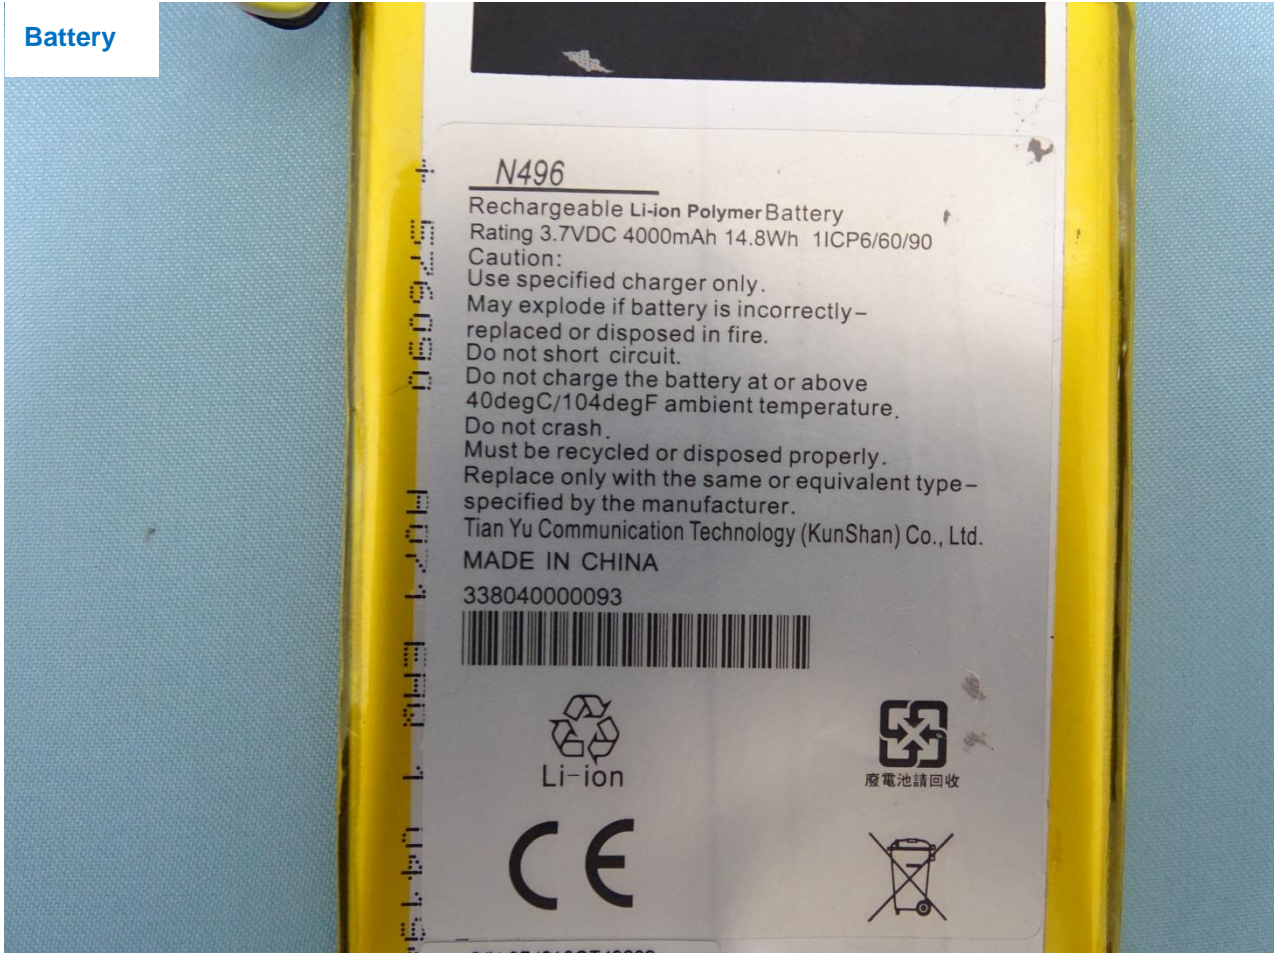

Brand Name: MITAC, Mio, NAVMAN, MAGELLAN / Model Name: N564B

Battery