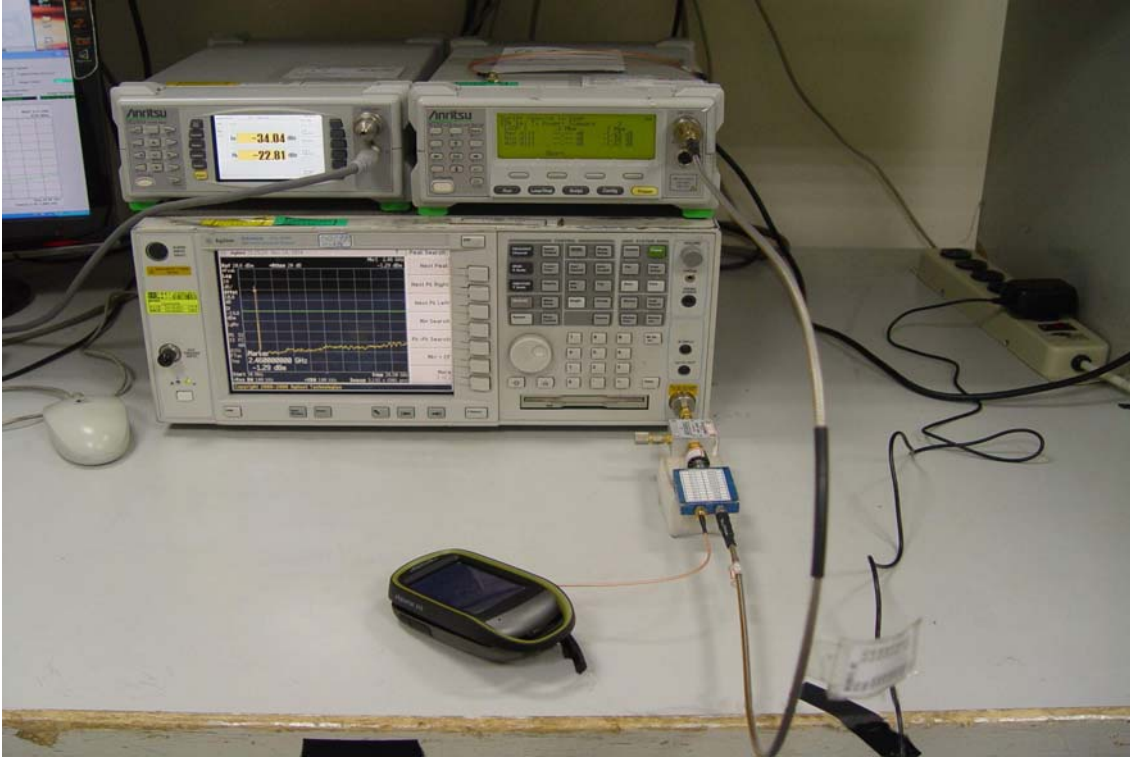

10 PHOTOGRAPHS OF TEST SETUP

Conducted Emission Setup Photo

Radiated Emission Setup Photos

30 ~ 1000MHz

Above 1GHz

Power Line Conducted Emissions Setup Photos