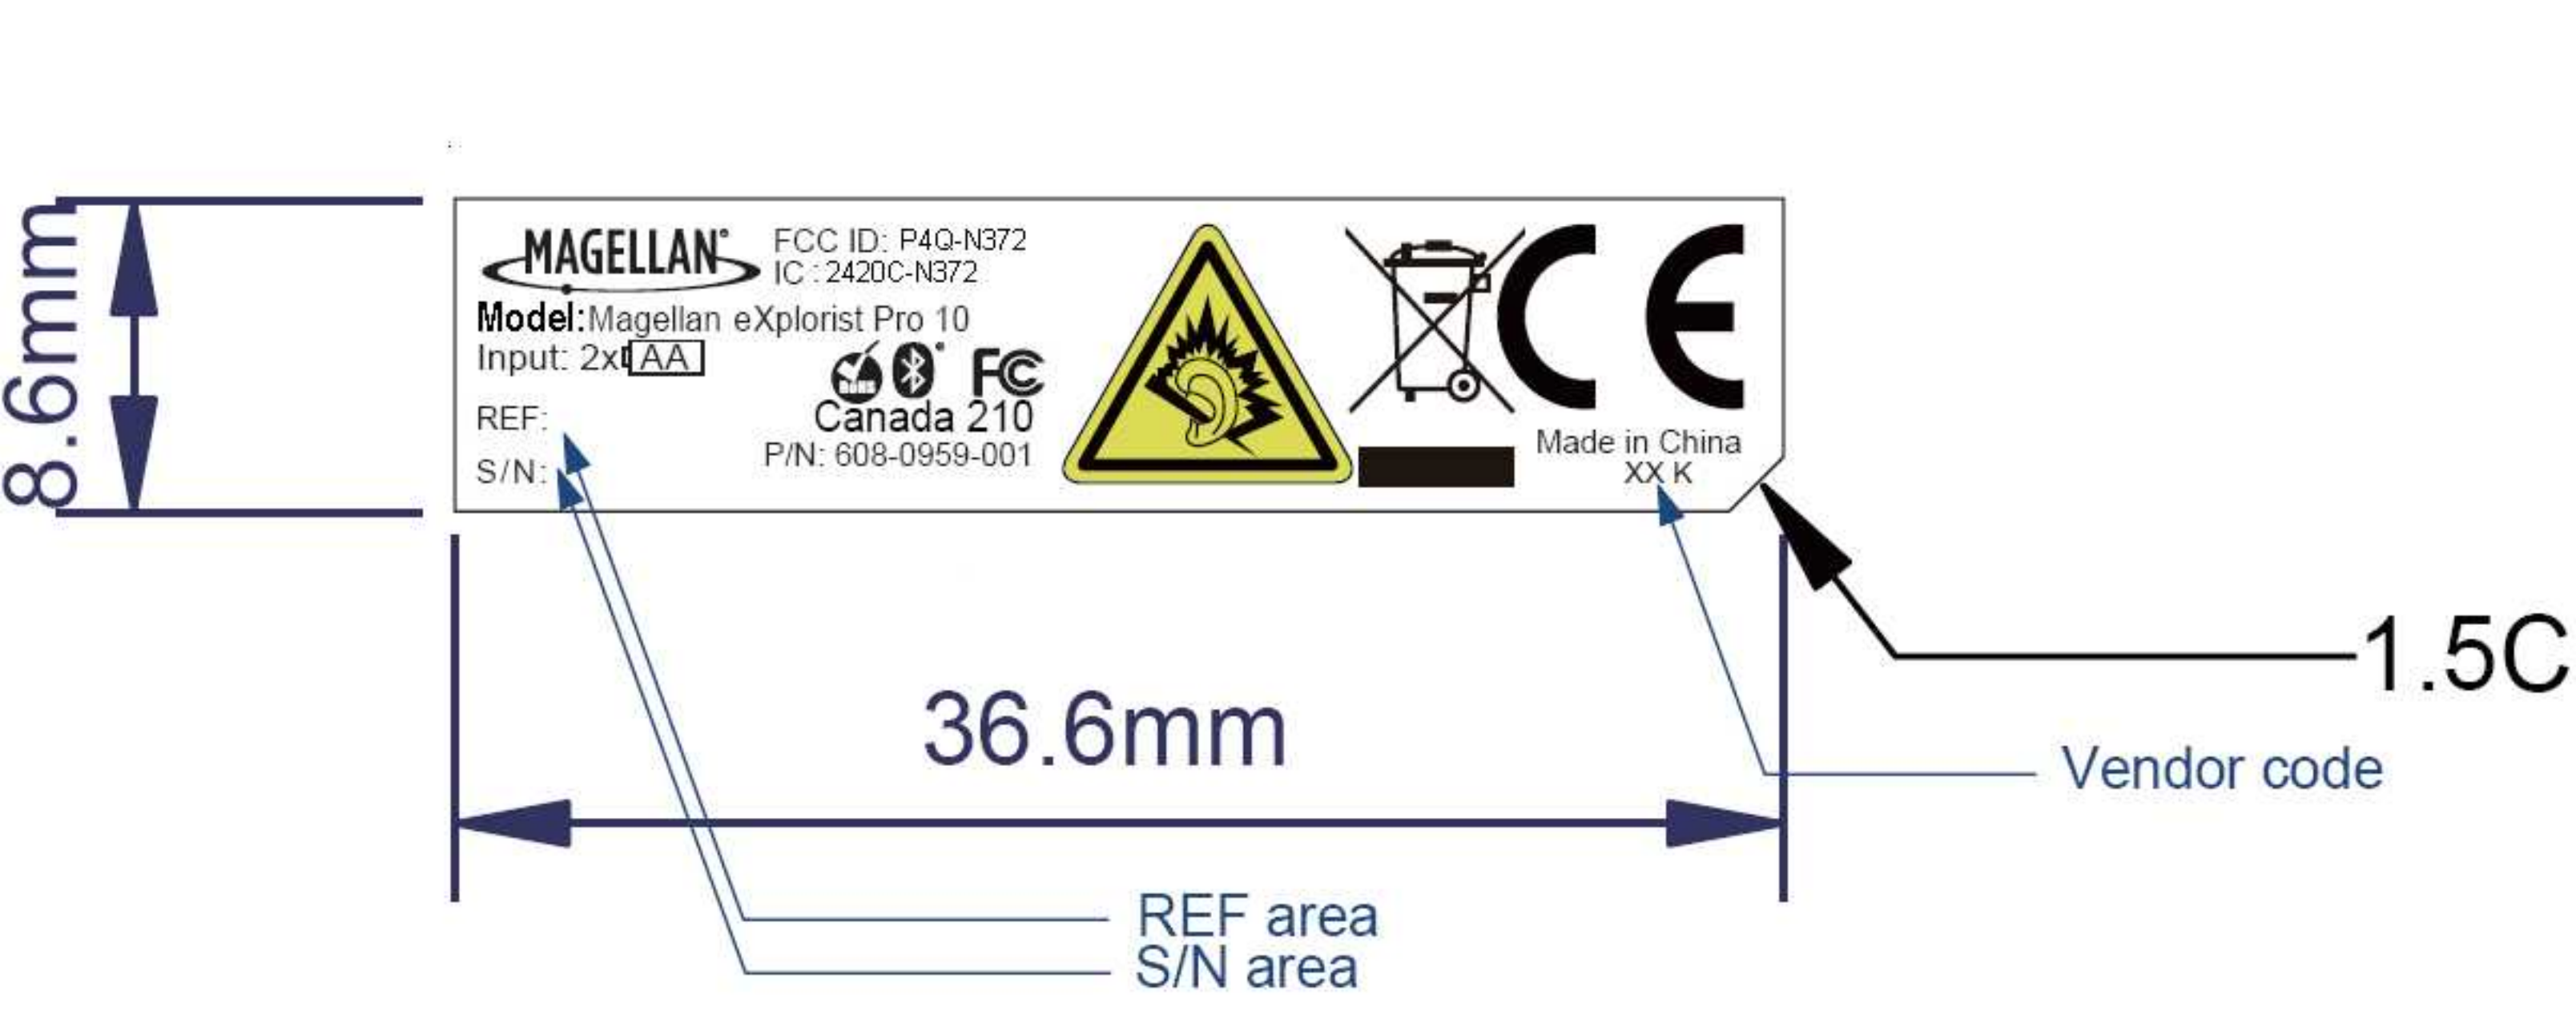

8.6mm

MAGELLAN[®] FCC ID: P4Q-N372
IC: 2420C-N372
Model: Magellan eXplorist Pro 10
Input: 2x **AA**
REF:
S/N:

Bluetooth
Canada 210
P/N: 608-0959-001

CE
Made in China
XX K

36.6mm

1.5C

Vendor code

REF area
S/N area

Label Location