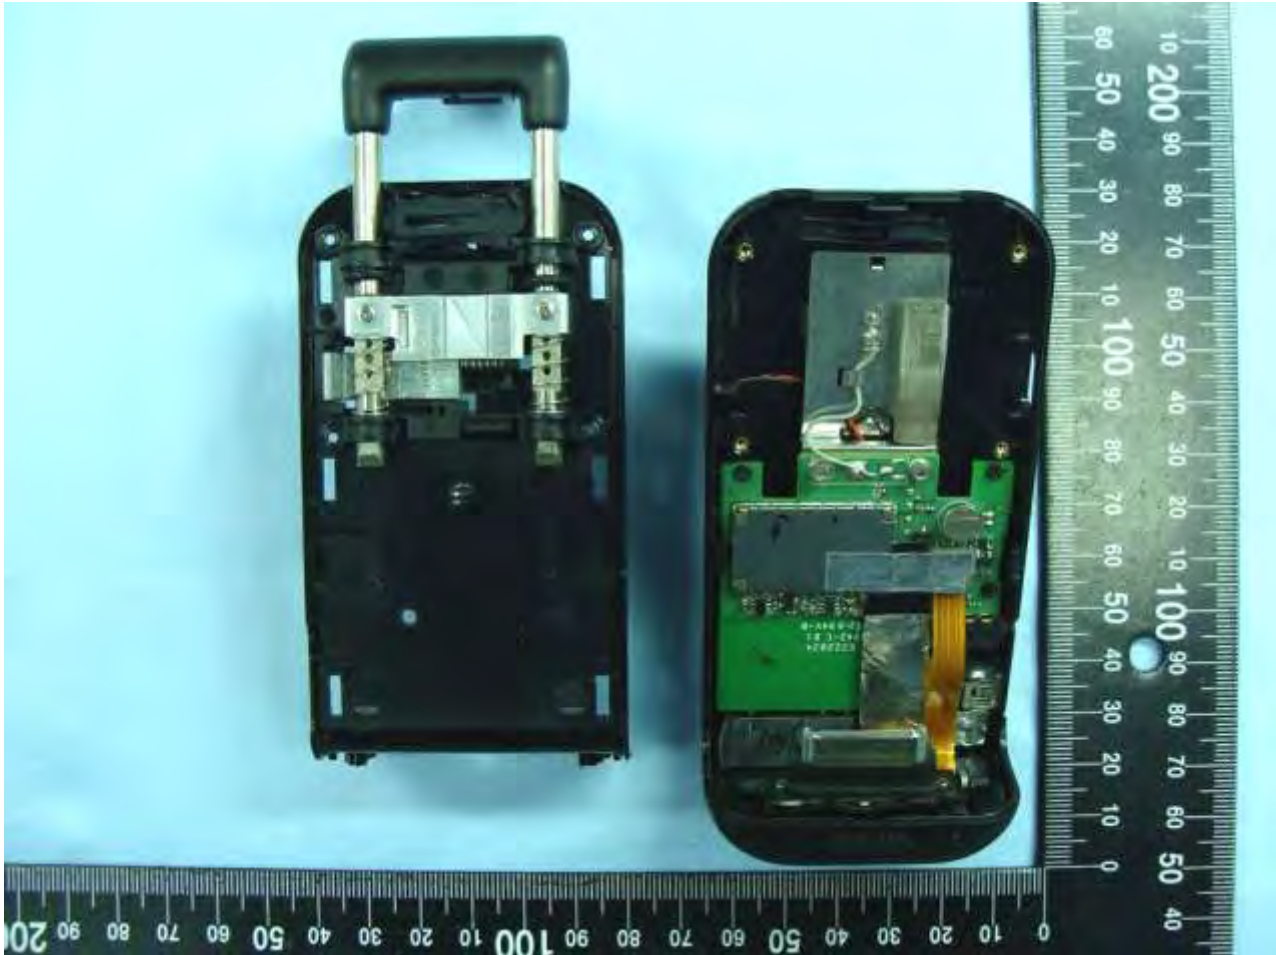

3. Internal Photograph of EUT

Model Name: Premium Car Kit AP0300

Model Name: Premium Car Kit AP0300

Model Name: Premium Car Kit AP0300

Model Name: Premium Car Kit AP0300

Model Name: Premium Car Kit AP0300

Model Name: Premium Car Kit AP0300

Model Name: Premium Car Kit AP0300

Model Name: Premium Car Kit AP0300

**Model Name: Premium Car Kit AP0300**

**Bluetooth Antenna <Tx/Rx>**

Model Name: Premium Car Kit AP0300

GPS Antenna <Rx only>