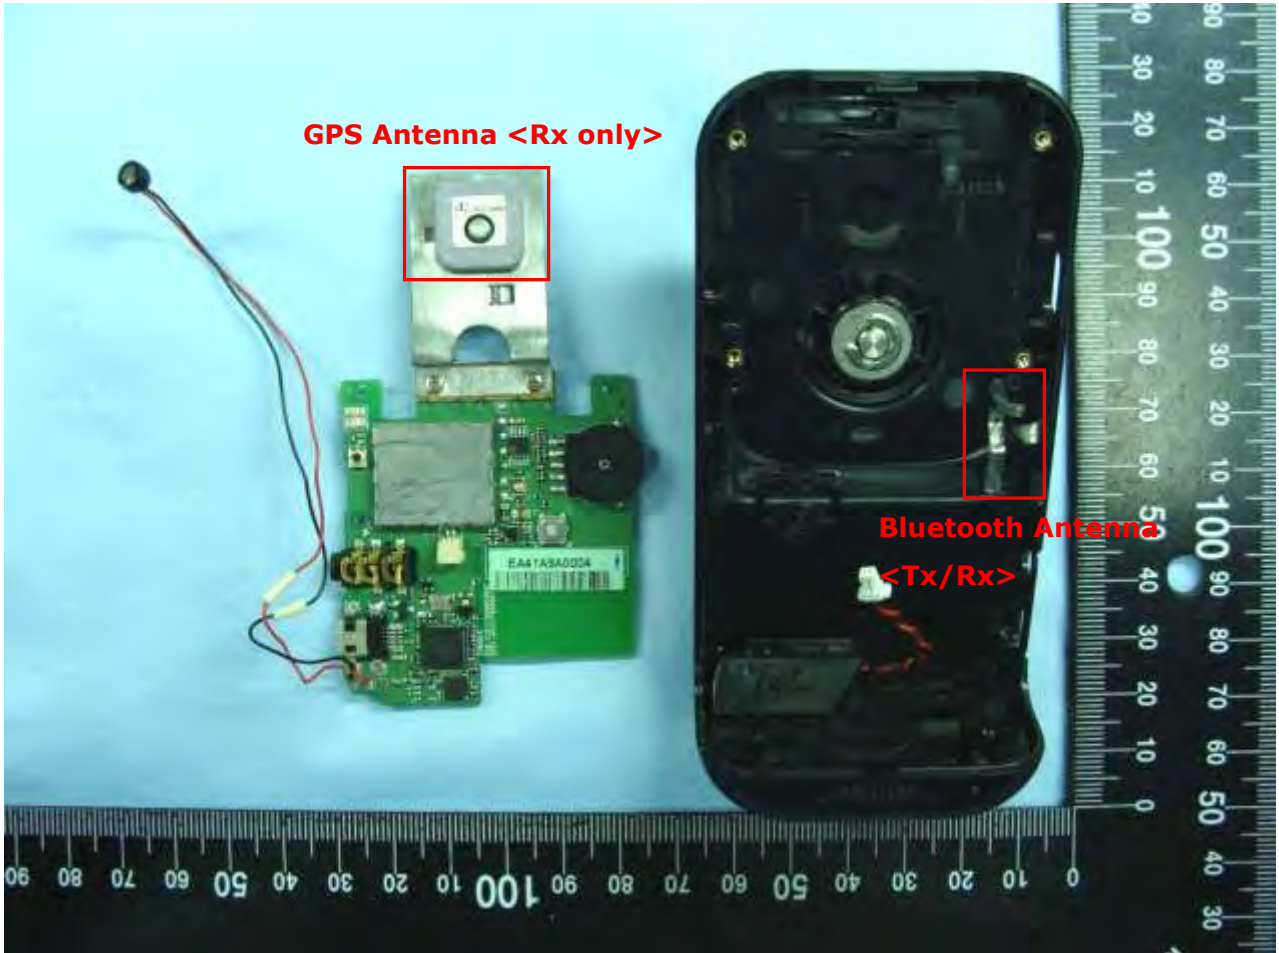

3. Internal Photograph of EUT

Model Name: Premium Car Kit AP0300

Model Name: Premium Car Kit AP0300

Model Name: Premium Car Kit AP0300

Model Name: Premium Car Kit AP0300

Model Name: Premium Car Kit AP0300

Model Name: Premium Car Kit AP0300

Model Name: Premium Car Kit AP0300

Model Name: Premium Car Kit AP0300

**Model Name: Premium Car Kit AP0300**

**Bluetooth Antenna <Tx/Rx>**

Model Name: Premium Car Kit AP0300

GPS Antenna <Rx only>