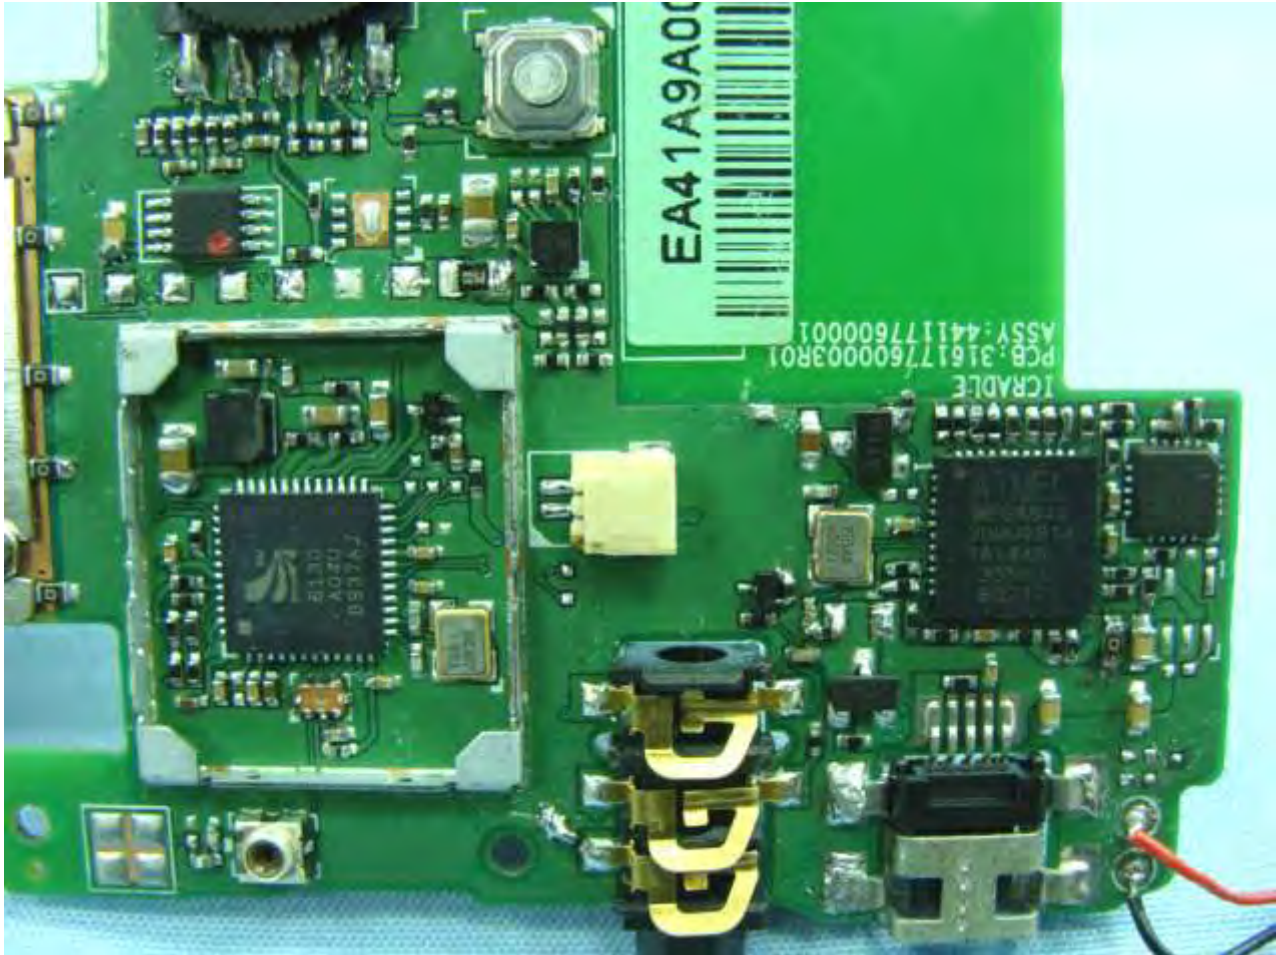

3. Internal Photograph of EUT

Model Name: Premium Car Kit AP0300

Model Name: Premium Car Kit AP0300

Model Name: Premium Car Kit AP0300

Model Name: Premium Car Kit AP0300

Model Name: Premium Car Kit AP0300

Model Name: Premium Car Kit AP0300

Model Name: Premium Car Kit AP0300

Model Name: Premium Car Kit AP0300

**Model Name: Premium Car Kit AP0300**

**Bluetooth Antenna <Tx/Rx>**

Model Name: Premium Car Kit AP0300

GPS Antenna <Rx only>