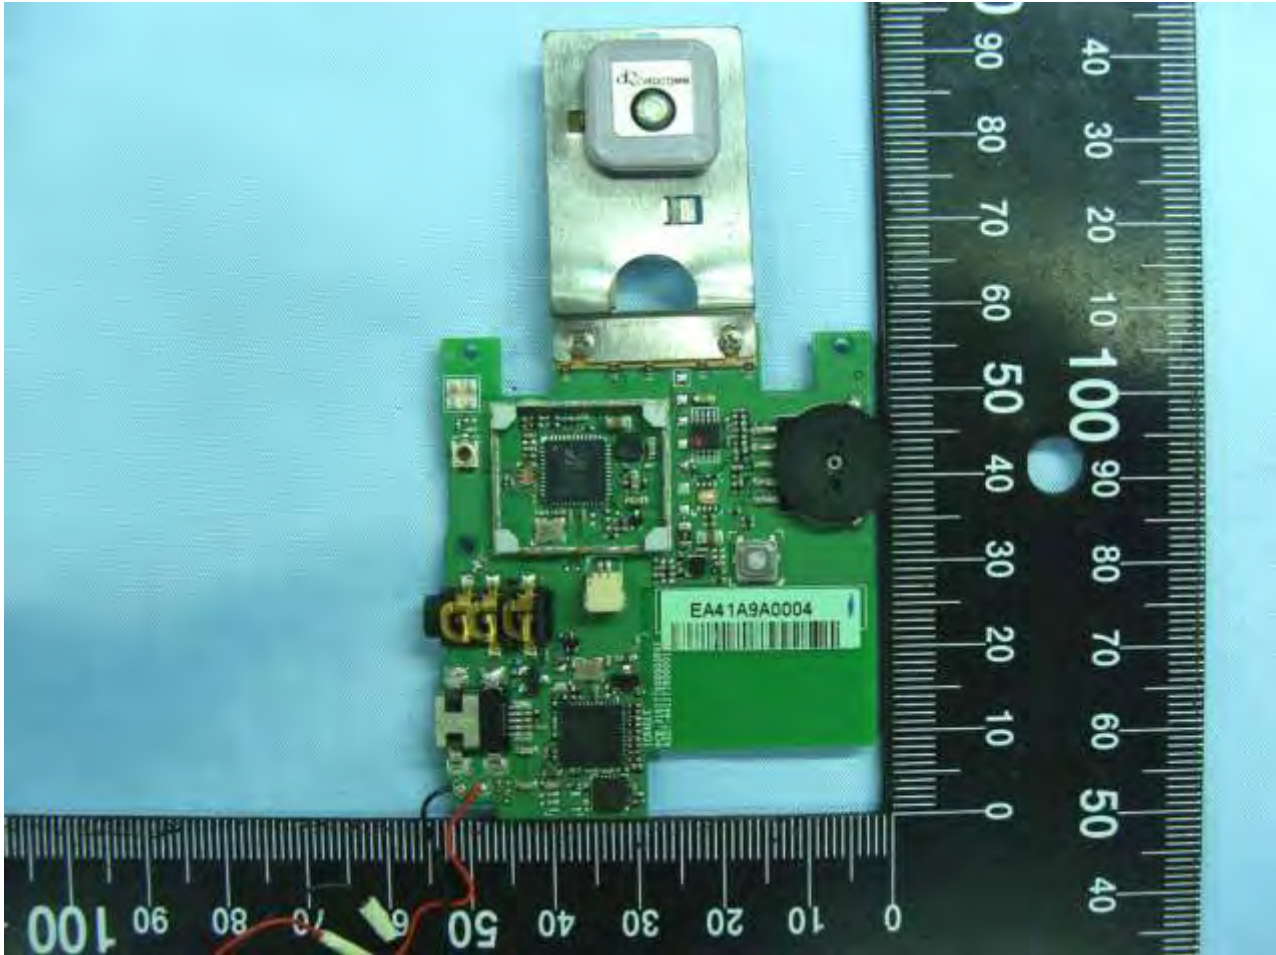

3. Internal Photograph of EUT

Model Name: Premium Car Kit AP0300

Model Name: Premium Car Kit AP0300

Model Name: Premium Car Kit AP0300

Model Name: Premium Car Kit AP0300

Model Name: Premium Car Kit AP0300

Model Name: Premium Car Kit AP0300

Model Name: Premium Car Kit AP0300

Model Name: Premium Car Kit AP0300

**Model Name: Premium Car Kit AP0300**

**Bluetooth Antenna <Tx/Rx>**

Model Name: Premium Car Kit AP0300

GPS Antenna <Rx only>