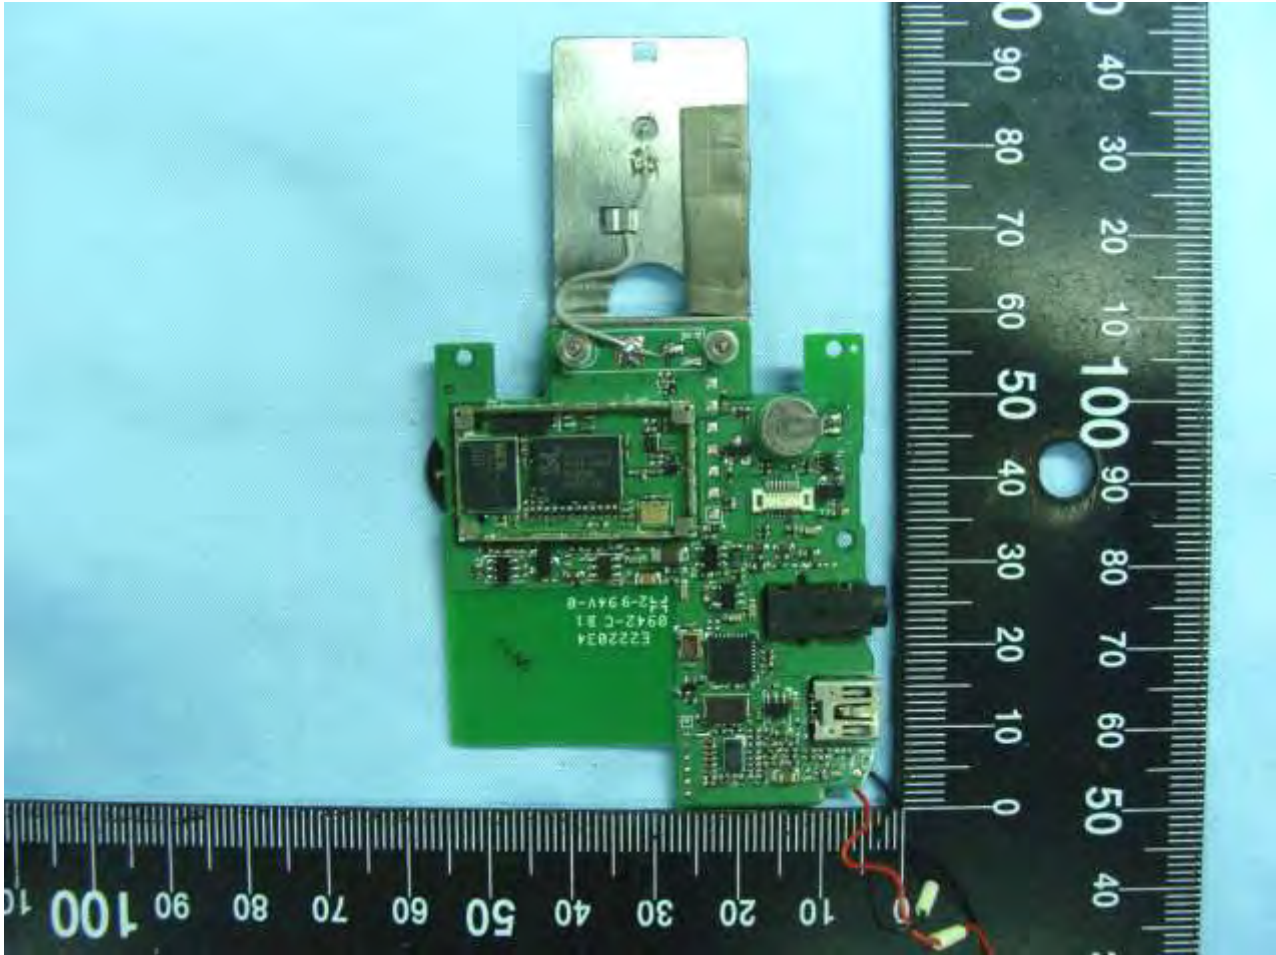

3. Internal Photograph of EUT

Model Name: Premium Car Kit AP0300

Model Name: Premium Car Kit AP0300

Model Name: Premium Car Kit AP0300

Model Name: Premium Car Kit AP0300

Model Name: Premium Car Kit AP0300

Model Name: Premium Car Kit AP0300

Model Name: Premium Car Kit AP0300

Model Name: Premium Car Kit AP0300

**Model Name: Premium Car Kit AP0300**

**Bluetooth Antenna <Tx/Rx>**

Model Name: Premium Car Kit AP0300

GPS Antenna <Rx only>