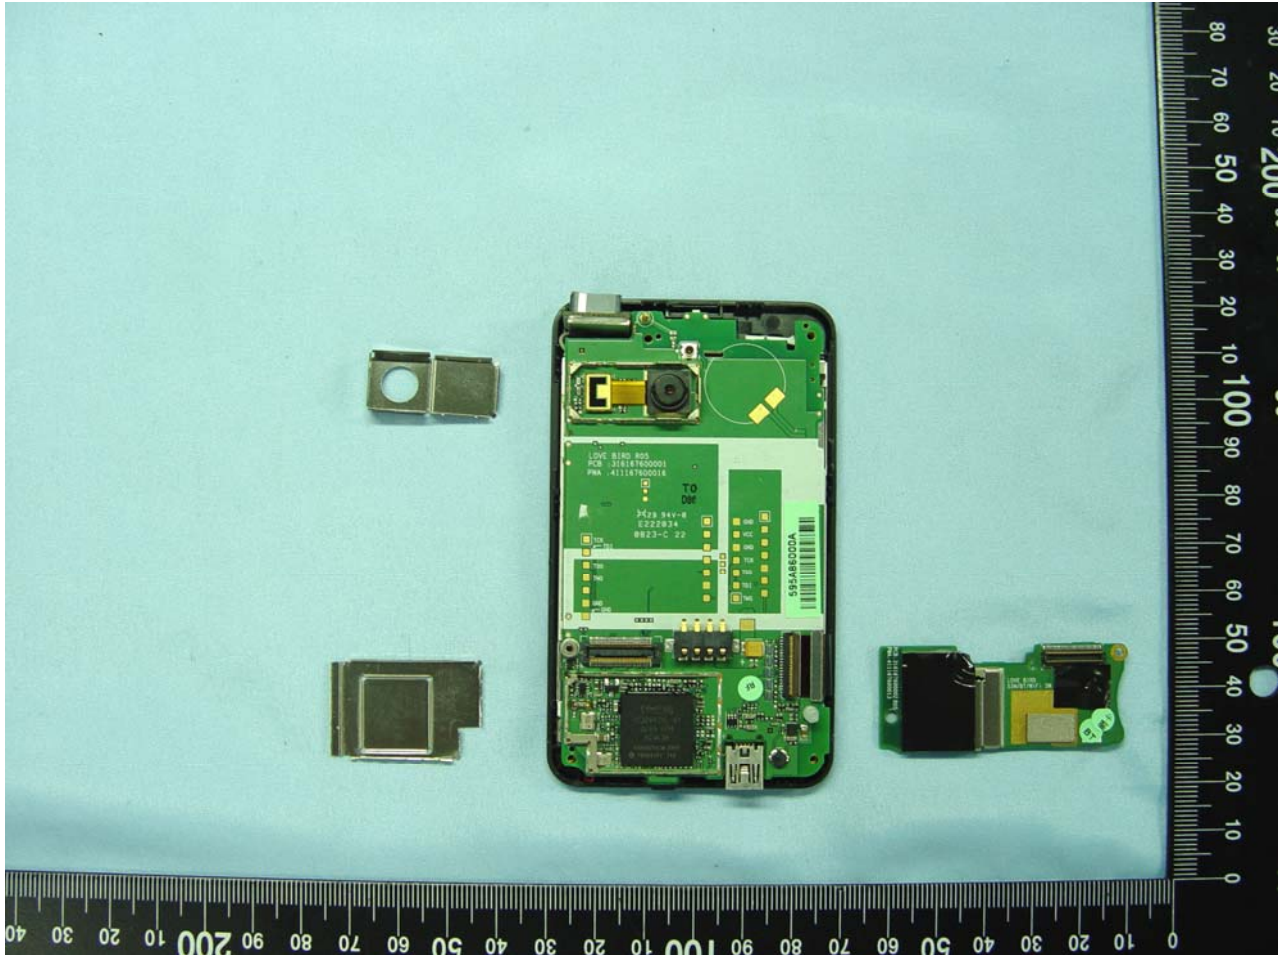

Model Name: N169

Model Name: N169

**Bluetooth and WLAN
Antenna**

Model Name: N169

**Bluetooth and WLAN
Antenna**

Model Name: N169

Model Name: N169

GPS module with Antenna

Model Name: N169

GPS module with Antenna

Model Name: N169

Model Name: N169

Model Name: N169

Model Name: N169

Model Name: N169

Model Name: N169