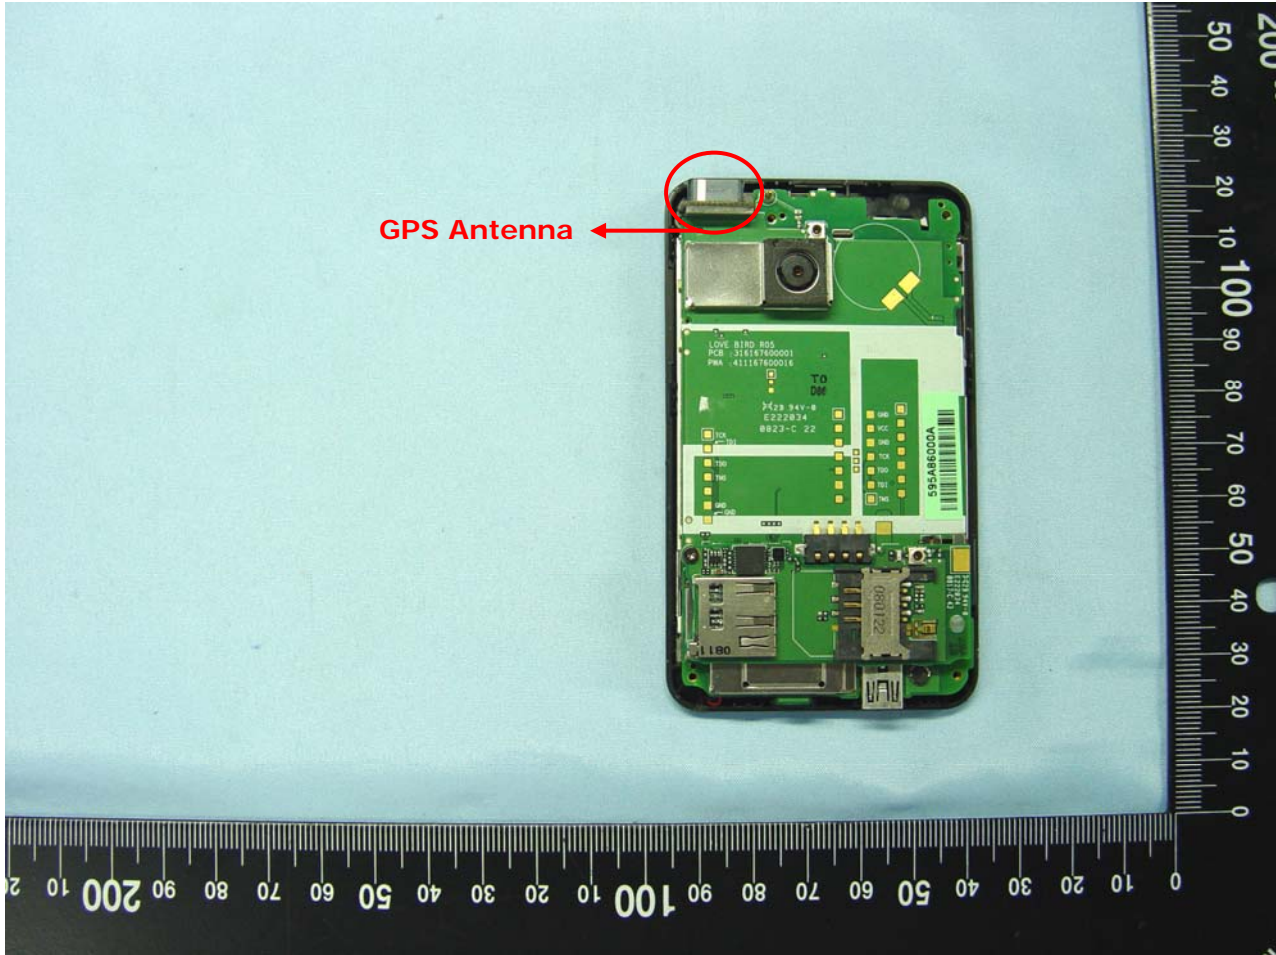

Model Name: N169

Model Name: N169

**Bluetooth and WLAN
Antenna**

Model Name: N169

**Bluetooth and WLAN
Antenna**

Model Name: N169

Model Name: N169

GPS module with Antenna