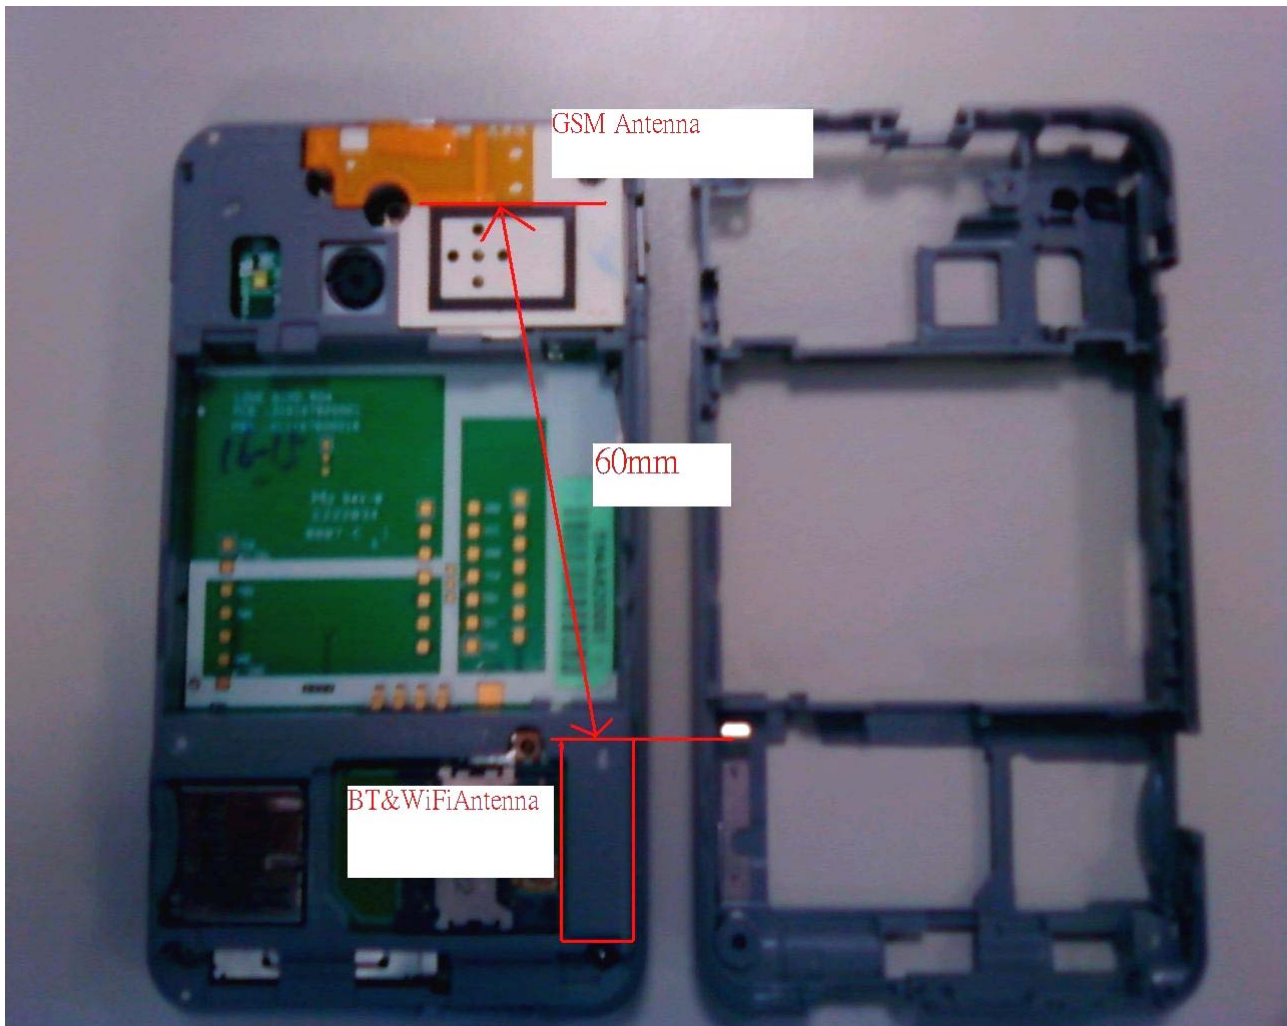

Appendix D - Product Photos

Battery 1

Battery 2

Antenna Distance :

Appendix E - Test Setup Photos

Right Cheek

Right Tilted

Left Cheek

Left Tilted

Face with 1.5cm Gap for Earphone 1

Bottom with 1.5cm Gap for Earphone 1

Bottom with 1.5cm Gap for Earphone 2