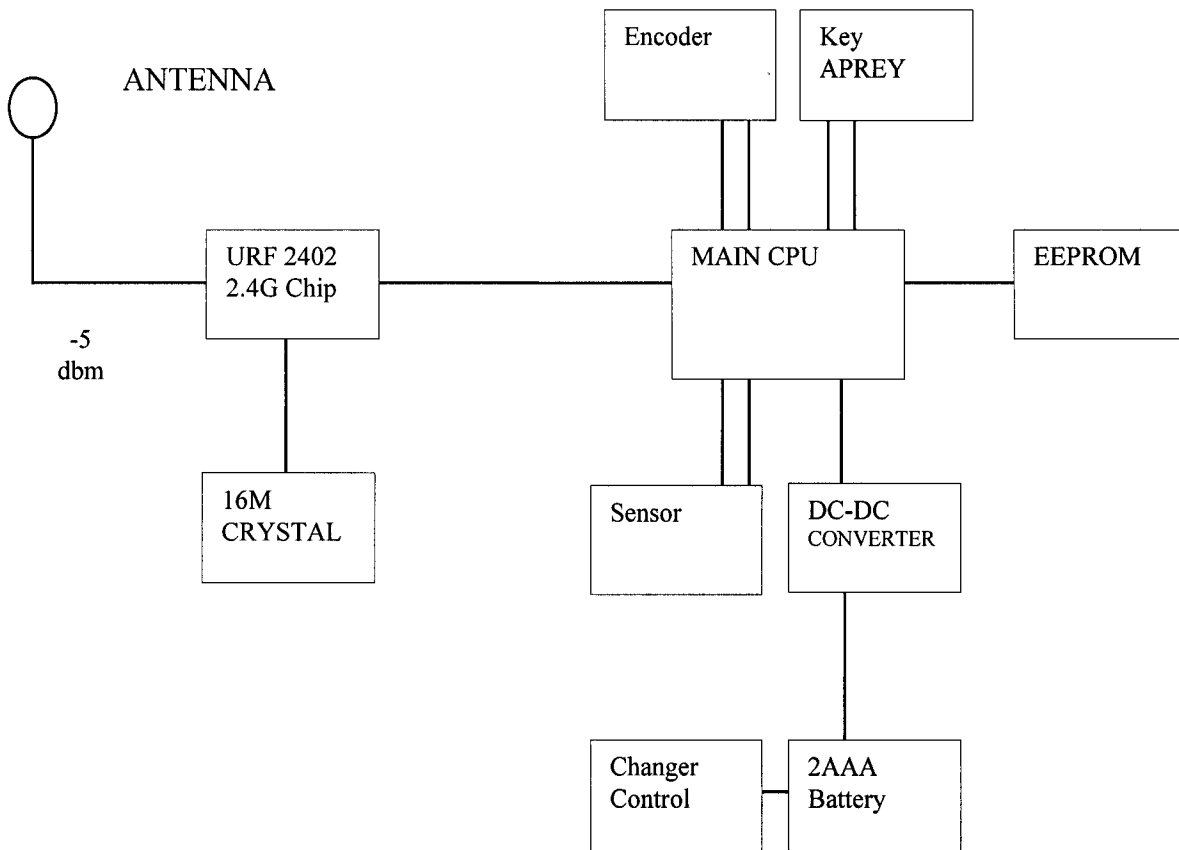

MOUSE(Tx)

Block Diagram of RF Mouse (2.4Ghz Transmitter)