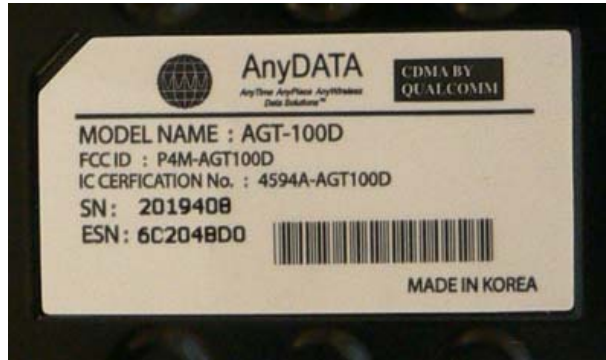

EXHIBIT A - FCC ID LABELING AND WARNING STATEMENT

Proposed FCC ID Label

Specifications: Text is black or white in color and is left justified. Labels are silk-screened and shall be “permanently affixed” at a conspicuous location on the EUT.

Proposed Label Location on EUT

Front View (Cover off) of the EUT/Proposed ID Label Location

FCC Warning Statement

A FCC Warning Statement is provided in the product manual.