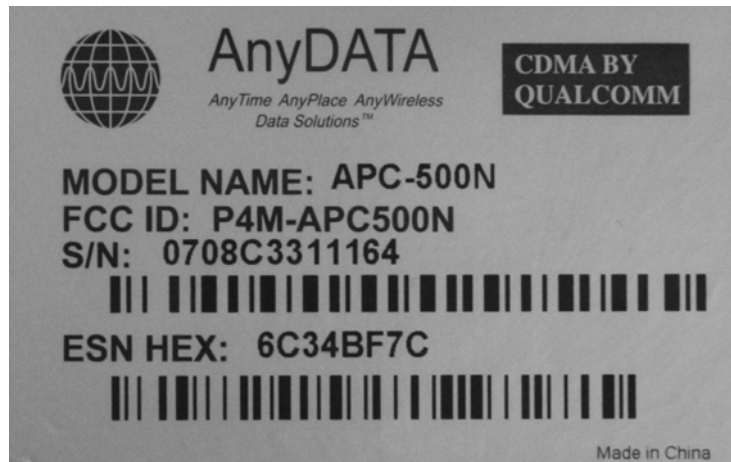

## 12.2 FCC ID Label

**Specifications:** Text is black or white in color and is left justified. Labels are silk-screened and shall be “permanently affixed” at a conspicuous location on the EUT.

## 12.3 FCC ID Label Location on EUT