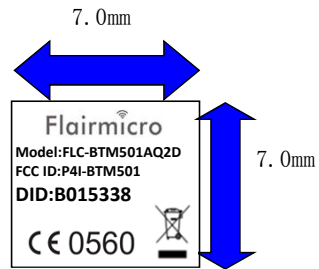

FLC-BTM501 Series Label

FLC-BTM501 Series Label

Note: because of the label is too small (7 mm * 7 mm), production printing label print only 5 * 3 (a total of 15 characters), cannot bring demand information printed on the label.

FLC-BTM501 Series Label Location

Label Location