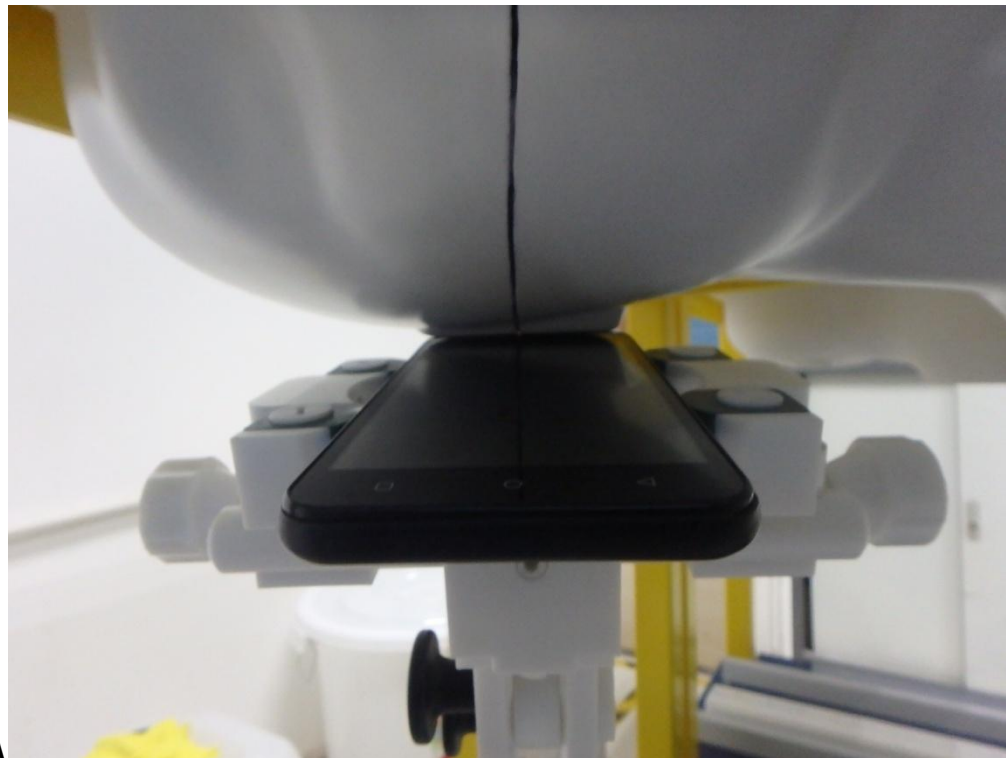

Test Setup Photos

LEFT-CHEEK TOUCH

LEFT-TILT 15°

RIGHT- CHEEK TOUCH

RIGHT-TILT 15°

Body Back 10mm

Body Front 10mm

Body Back with headset 10mm

Edge 1(Top) 10mm-Hotspot Mode

Edge 2(Right) 10mm-Hotspot Mode

Edge 3(Bottom) 10mm-Hotspot Mode

Edge 4(Left) 10mm-Hotspot Mode