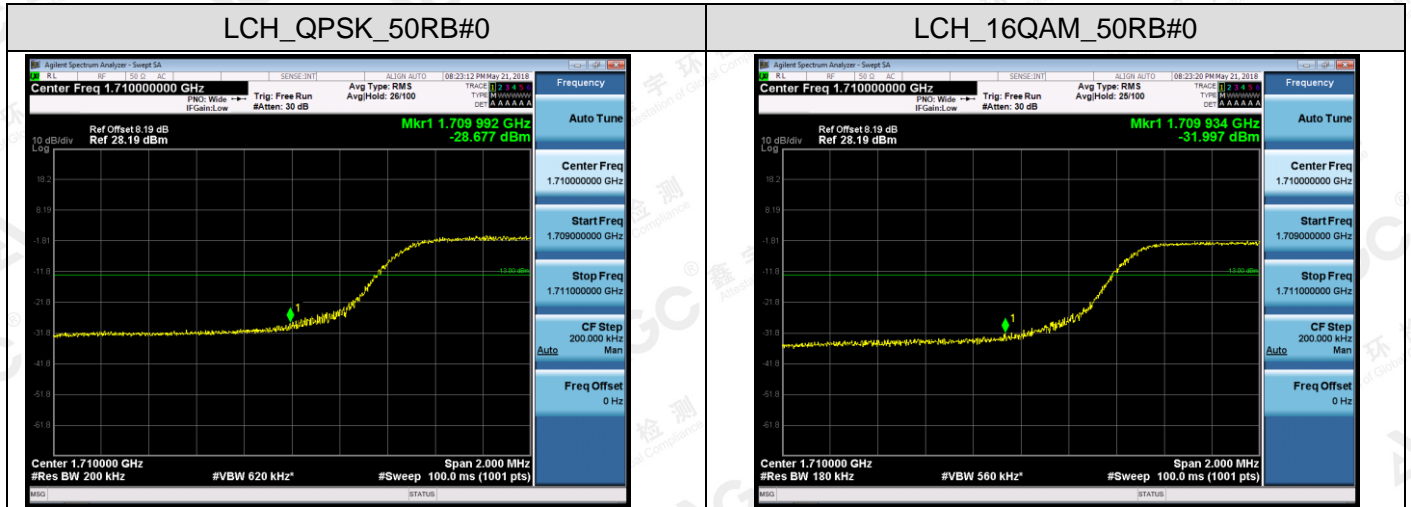

Channel Bandwidth: 10 MHz

The results shown in this test report refer only to the sample(s) tested unless otherwise stated and the sample(s) are retained for 30 days only. The document is issued by AGC, this document cannot be reproduced except in full with our prior written permission. The more details and the authenticity of the report will be confirmed at <http://www.agc-cert.com>.