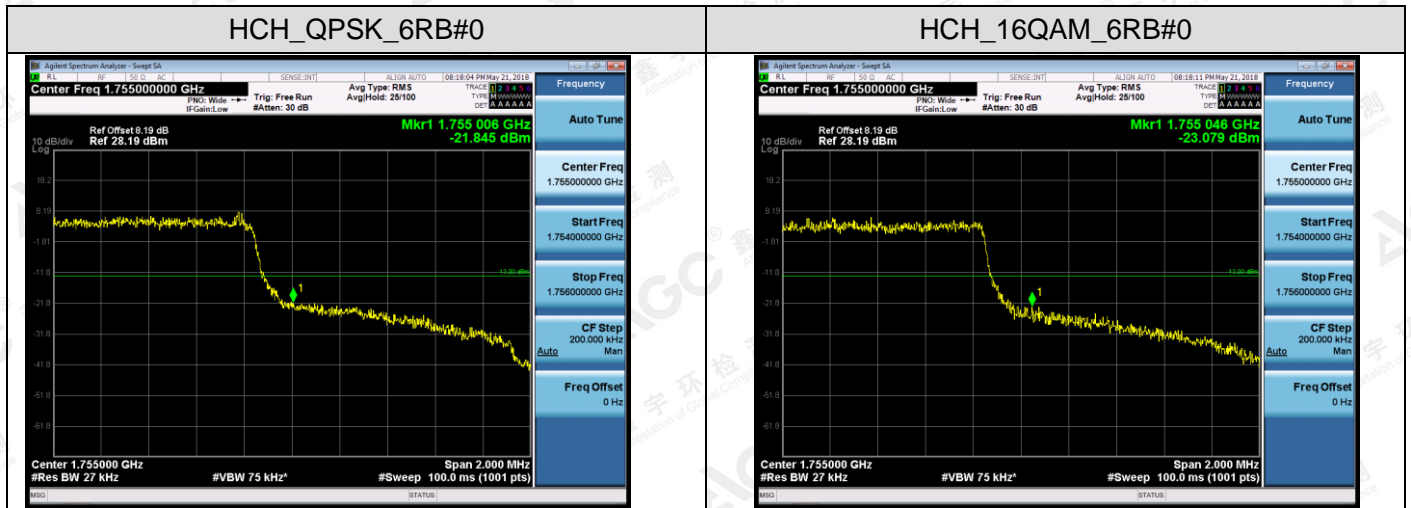

LTE BAND 4
Channel Bandwidth: 1.4 MHz

The results shown in this test report refer only to the sample(s) tested unless otherwise stated and the sample(s) are retained for 30 days only. The document is issued by AGC, this document cannot be reproduced except in full with our prior written permission. The more details and the authenticity of the report will be confirmed at <http://www.agc-cert.com>.