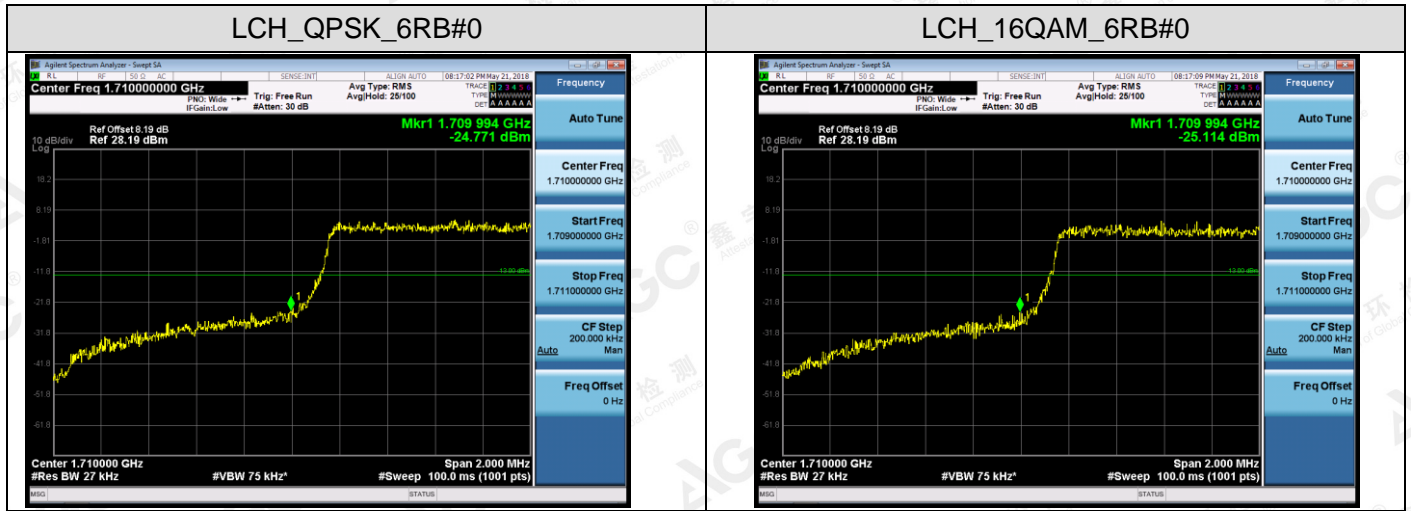

LTE BAND 4
Channel Bandwidth: 1.4 MHz

The results shown in this test report refer only to the sample(s) tested unless otherwise stated and the sample(s) are retained for 30 days only. The document is issued by AGC, this document cannot be reproduced except in full with our prior written permission. The more details and the authenticity of the report will be confirmed at <http://www.agc-cert.com>.