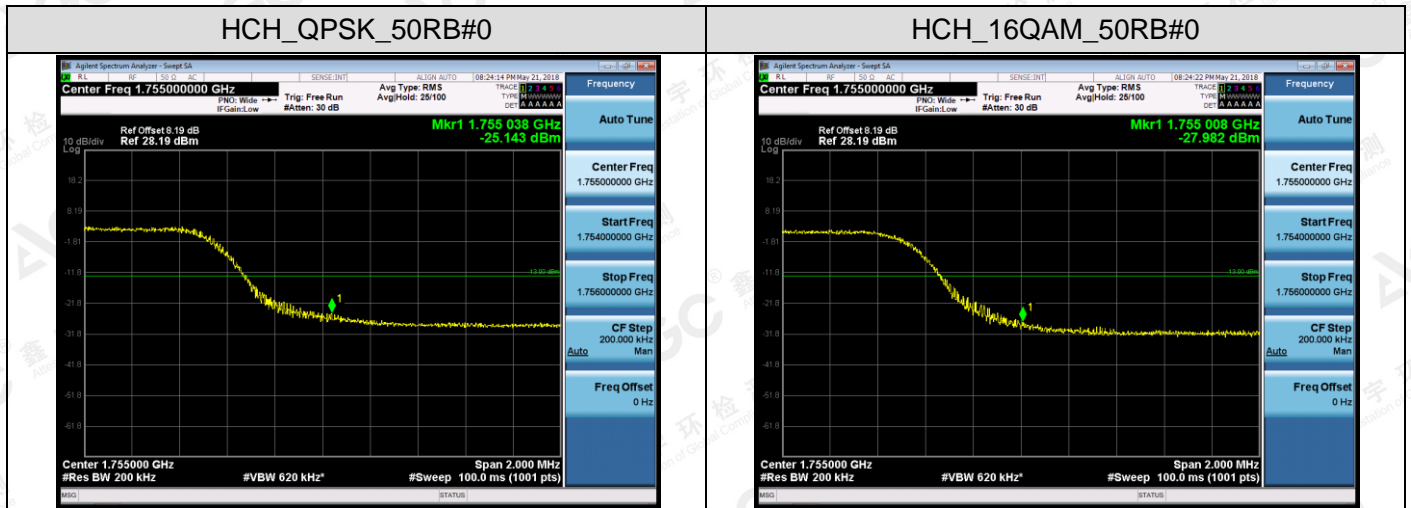

Channel Bandwidth: 10 MHz

The results shown in this test report refer only to the sample(s) tested unless otherwise stated and the sample(s) are retained for 30 days only. The document is issued by AGC, this document cannot be reproduced except in full with our prior written permission. The more details and the authenticity of the report will be confirmed at <http://www.agc-cert.com>.