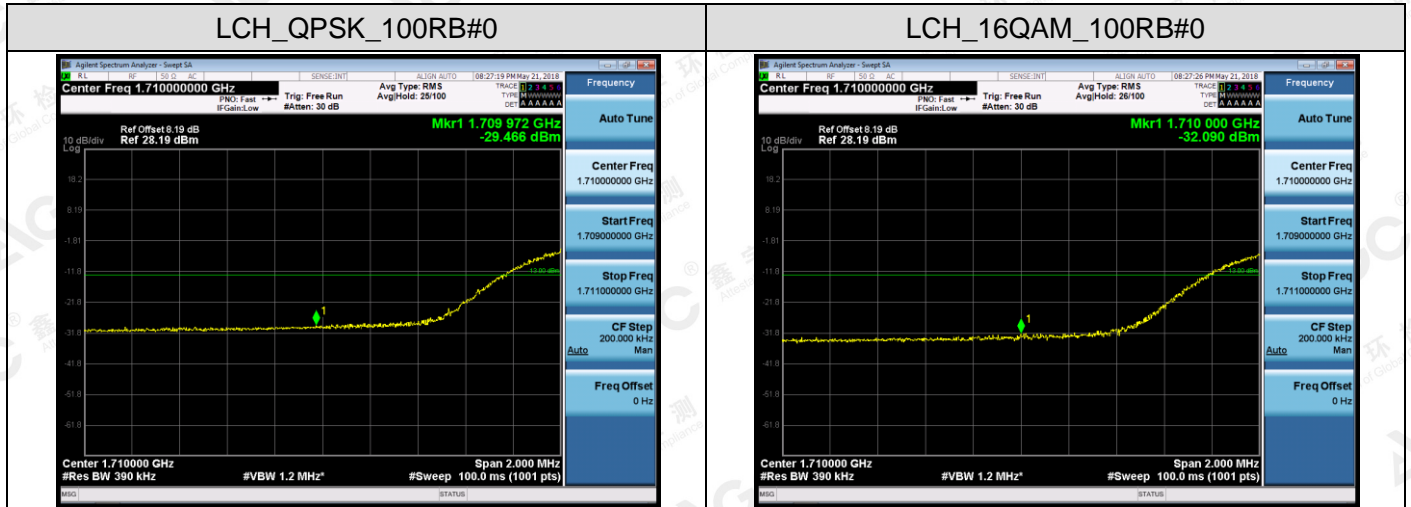

Channel Bandwidth: 20 MHz

The results shown in this test report refer only to the sample(s) tested unless otherwise stated and the sample(s) are retained for 30 days only. The document is issued by AGC, this document cannot be reproduced except in full with our prior written permission. The more details and the authenticity of the report will be confirmed at <http://www.agc-cert.com>.