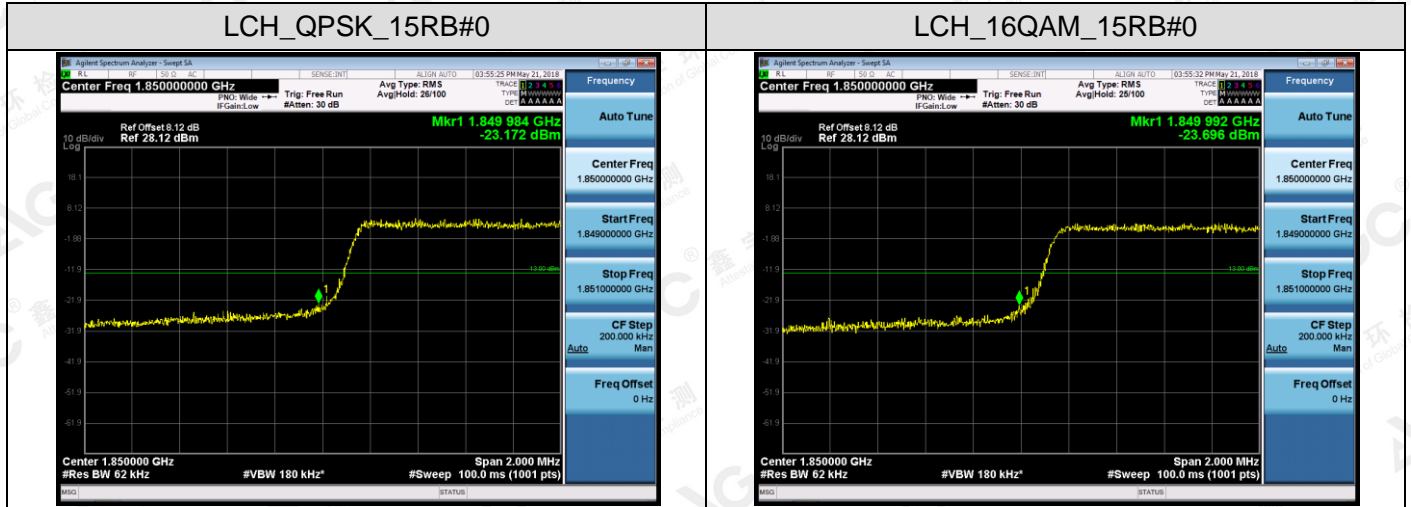

Channel Bandwidth: 5 MHz

The results shown in this test report refer only to the sample(s) tested unless otherwise stated and the sample(s) are retained for 30 days only. The document is issued by AGC, this document cannot be reproduced except in full with our prior written permission. The more details and the authenticity of the report will be confirmed at <http://www.agc-cert.com>.

Channel Bandwidth: 10 MHz

The results shown in this test report refer only to the sample(s) tested unless otherwise stated and the sample(s) are retained for 30 days only. The document is issued by AGC, this document cannot be reproduced except in full with our prior written permission. The more details and the authenticity of the report will be confirmed at <http://www.agc-cert.com>.

APPENDIX C TEST PLOTS FOR BAND EDGES
LTE BAND 2

Channel Bandwidth: 1.4 MHz

The results shown in this test report refer only to the sample(s) tested unless otherwise stated and the sample(s) are retained for 30 days only. The document is issued by AGC, this document cannot be reproduced except in full with our prior written permission. The more details and the authenticity of the report will be confirmed at <http://www.agc-cert.com>.

Channel Bandwidth: 3 MHz

The results shown in this test report refer only to the sample(s) tested unless otherwise stated and the sample(s) are retained for 30 days only. The document is issued by AGC, this document cannot be reproduced except in full with our prior written permission. The more details and the authenticity of the report will be confirmed at <http://www.agc-cert.com>.