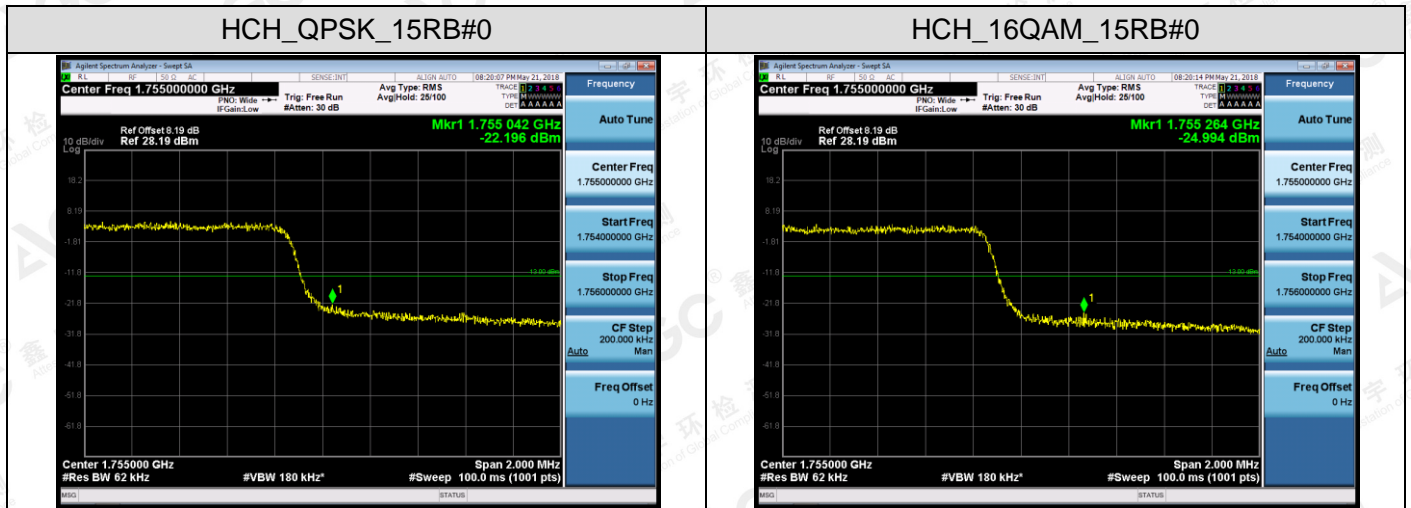

Channel Bandwidth: 3 MHz

The results shown in this test report refer only to the sample(s) tested unless otherwise stated and the sample(s) are retained for 30 days only. The document is issued by AGC, this document cannot be reproduced except in full with our prior written permission. The more details and the authenticity of the report will be confirmed at <http://www.agc-cert.com>.