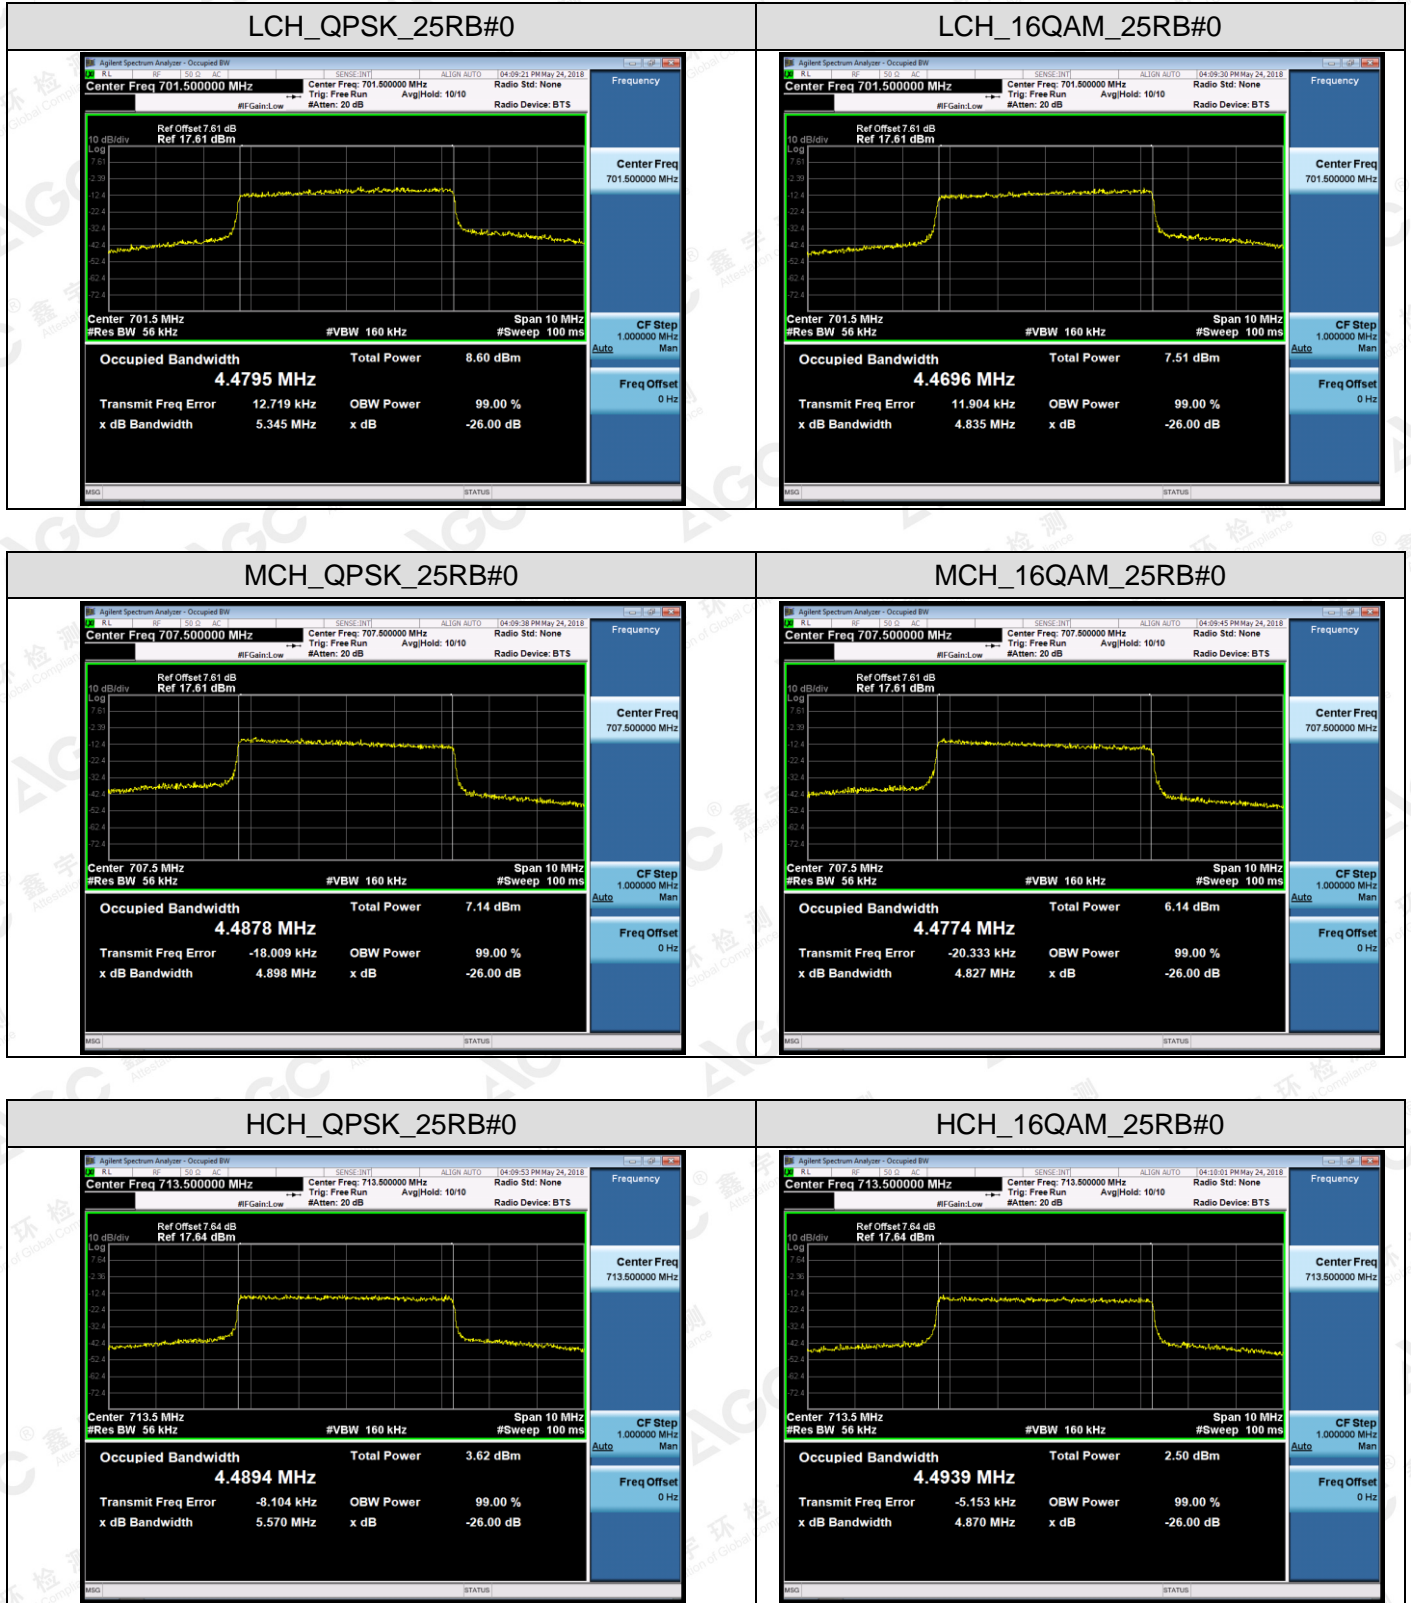

Channel Bandwidth: 5 MHz

The results shown in this test report refer only to the sample(s) tested unless otherwise stated and the sample(s) are retained for 30 days only. The document is issued by AGC, this document cannot be reproduced except in full with our prior written permission. The more details and the authenticity of the report will be confirmed at <http://www.agc-cert.com>.

Channel Bandwidth: 10 MHz

The results shown in this test report refer only to the sample(s) tested unless otherwise stated and the sample(s) are retained for 30 days only. The document is issued by AGC, this document cannot be reproduced except in full with our prior written permission. The more details and the authenticity of the report will be confirmed at <http://www.agc-cert.com>.

APPENDIX C TEST PLOTS FOR BAND EDGES
LTE BAND 2

Channel Bandwidth: 1.4 MHz

The results shown in this test report refer only to the sample(s) tested unless otherwise stated and the sample(s) are retained for 30 days only. The document is issued by AGC, this document cannot be reproduced except in full with our prior written permission. The more details and the authenticity of the report will be confirmed at <http://www.agc-cert.com>.

Channel Bandwidth: 3 MHz

The results shown in this test report refer only to the sample(s) tested unless otherwise stated and the sample(s) are retained for 30 days only. The document is issued by AGC, this document cannot be reproduced except in full with our prior written permission. The more details and the authenticity of the report will be confirmed at <http://www.agc-cert.com>.