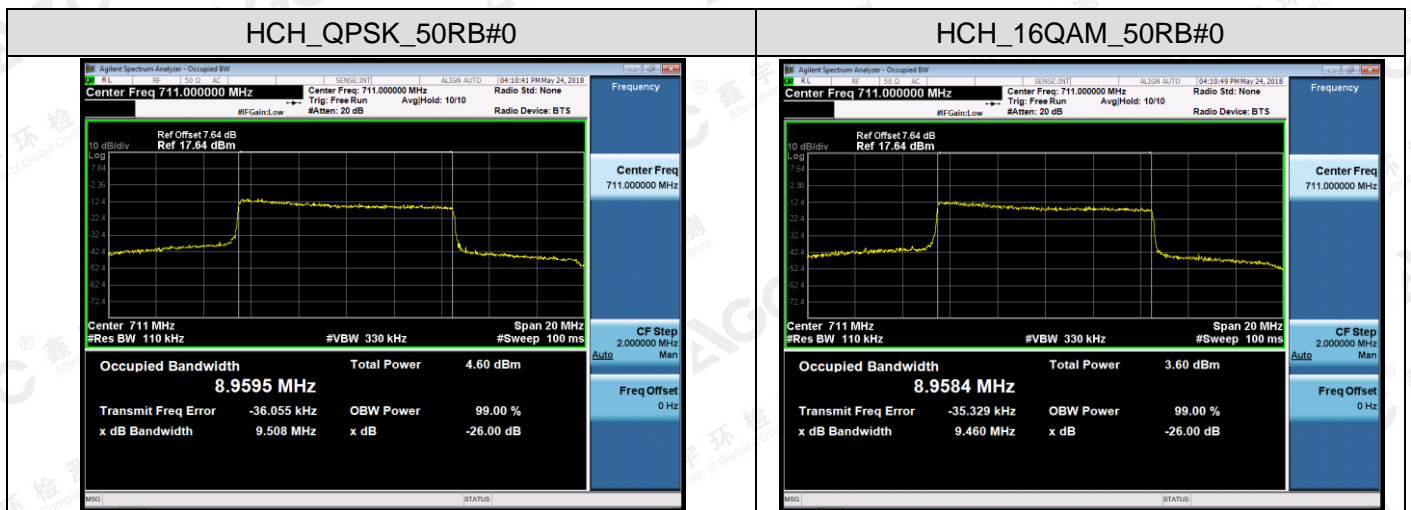

Channel Bandwidth: 5 MHz

The results shown in this test report refer only to the sample(s) tested unless otherwise stated and the sample(s) are retained for 30 days only. The document is issued by AGC, this document cannot be reproduced except in full with our prior written permission. The more details and the authenticity of the report will be confirmed at <http://www.agc-cert.com>.

Channel Bandwidth: 10 MHz

The results shown in this test report refer only to the sample(s) tested unless otherwise stated and the sample(s) are retained for 30 days only. The document is issued by AGC, this document cannot be reproduced except in full with our prior written permission. The more details and the authenticity of the report will be confirmed at <http://www.agc-cert.com>.

APPENDIX C TEST PLOTS FOR BAND EDGES
LTE BAND 2

Channel Bandwidth: 1.4 MHz

The results shown in this test report refer only to the sample(s) tested unless otherwise stated and the sample(s) are retained for 30 days only. The document is issued by AGC, this document cannot be reproduced except in full with our prior written permission. The more details and the authenticity of the report will be confirmed at <http://www.agc-cert.com>.