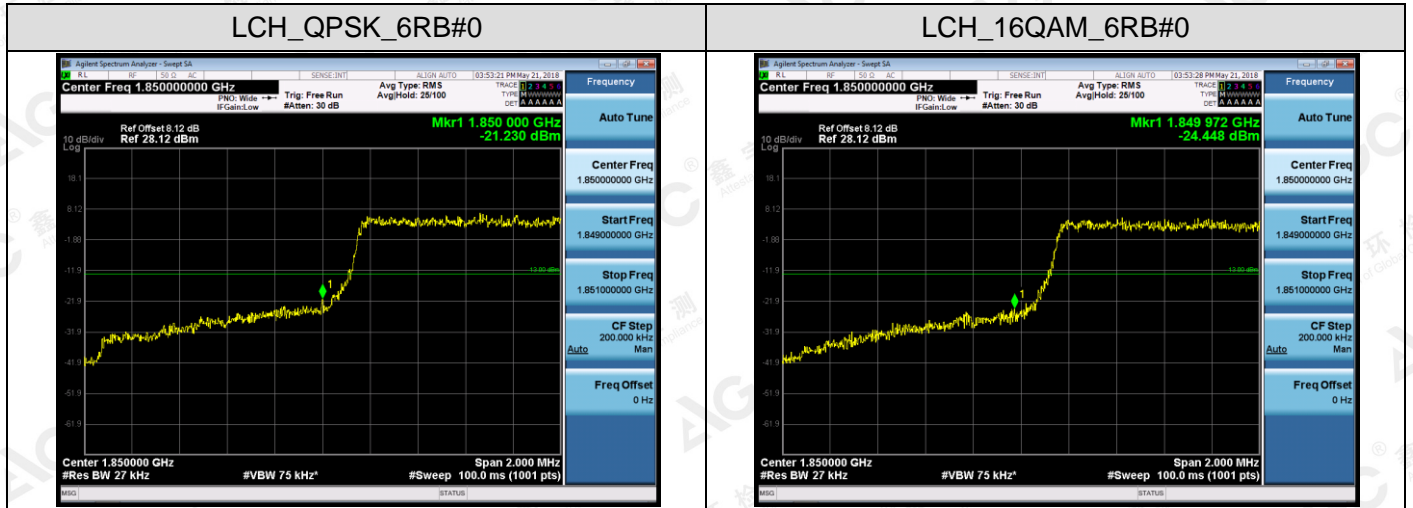

Channel Bandwidth: 5 MHz

The results shown in this test report refer only to the sample(s) tested unless otherwise stated and the sample(s) are retained for 30 days only. The document is issued by AGC, this document cannot be reproduced except in full with our prior written permission. The more details and the authenticity of the report will be confirmed at <http://www.agc-cert.com>.

Channel Bandwidth: 10 MHz

The results shown in this test report refer only to the sample(s) tested unless otherwise stated and the sample(s) are retained for 30 days only. The document is issued by AGC, this document cannot be reproduced except in full with our prior written permission. The more details and the authenticity of the report will be confirmed at <http://www.agc-cert.com>.

APPENDIX C TEST PLOTS FOR BAND EDGES
LTE BAND 2

Channel Bandwidth: 1.4 MHz

The results shown in this test report refer only to the sample(s) tested unless otherwise stated and the sample(s) are retained for 30 days only. The document is issued by AGC, this document cannot be reproduced except in full with our prior written permission. The more details and the authenticity of the report will be confirmed at <http://www.agc-cert.com>.

Channel Bandwidth: 3 MHz

The results shown in this test report refer only to the sample(s) tested unless otherwise stated and the sample(s) are retained for 30 days only. The document is issued by AGC, this document cannot be reproduced except in full with our prior written permission. The more details and the authenticity of the report will be confirmed at <http://www.agc-cert.com>.