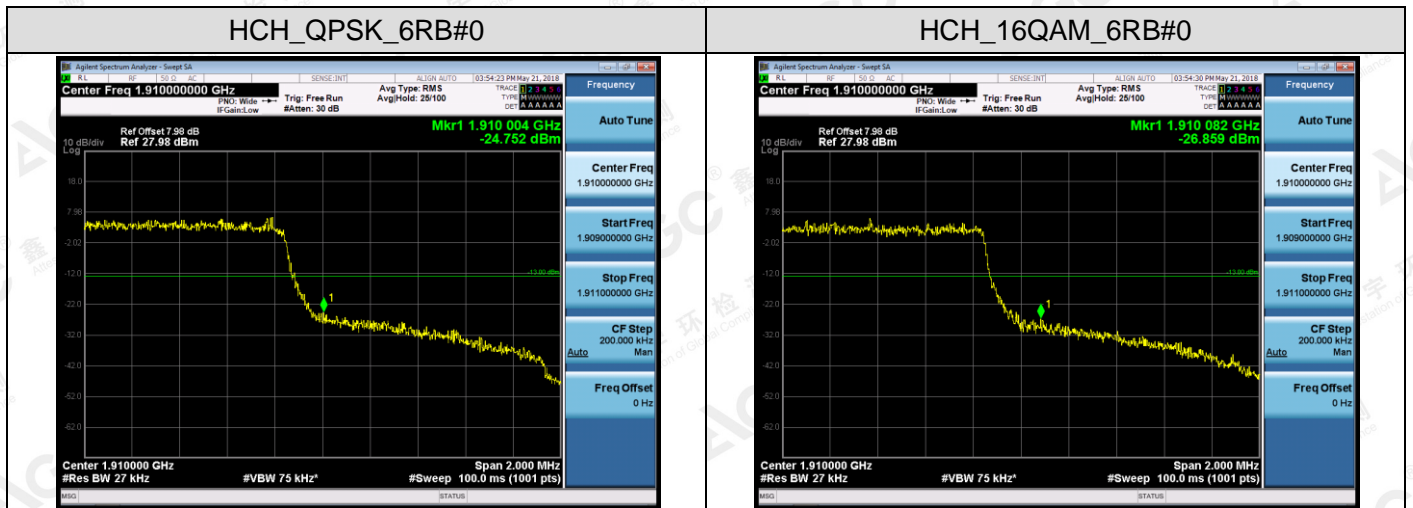

Channel Bandwidth: 5 MHz

The results shown in this test report refer only to the sample(s) tested unless otherwise stated and the sample(s) are retained for 30 days only. The document is issued by AGC, this document cannot be reproduced except in full with our prior written permission. The more details and the authenticity of the report will be confirmed at <http://www.agc-cert.com>.

Channel Bandwidth: 10 MHz

The results shown in this test report refer only to the sample(s) tested unless otherwise stated and the sample(s) are retained for 30 days only. The document is issued by AGC, this document cannot be reproduced except in full with our prior written permission. The more details and the authenticity of the report will be confirmed at <http://www.agc-cert.com>.

APPENDIX C TEST PLOTS FOR BAND EDGES
LTE BAND 2

Channel Bandwidth: 1.4 MHz

The results shown in this test report refer only to the sample(s) tested unless otherwise stated and the sample(s) are retained for 30 days only. The document is issued by AGC, this document cannot be reproduced except in full with our prior written permission. The more details and the authenticity of the report will be confirmed at <http://www.agc-cert.com>.

Channel Bandwidth: 3 MHz

The results shown in this test report refer only to the sample(s) tested unless otherwise stated and the sample(s) are retained for 30 days only. The document is issued by AGC, this document cannot be reproduced except in full with our prior written permission. The more details and the authenticity of the report will be confirmed at <http://www.agc-cert.com>.