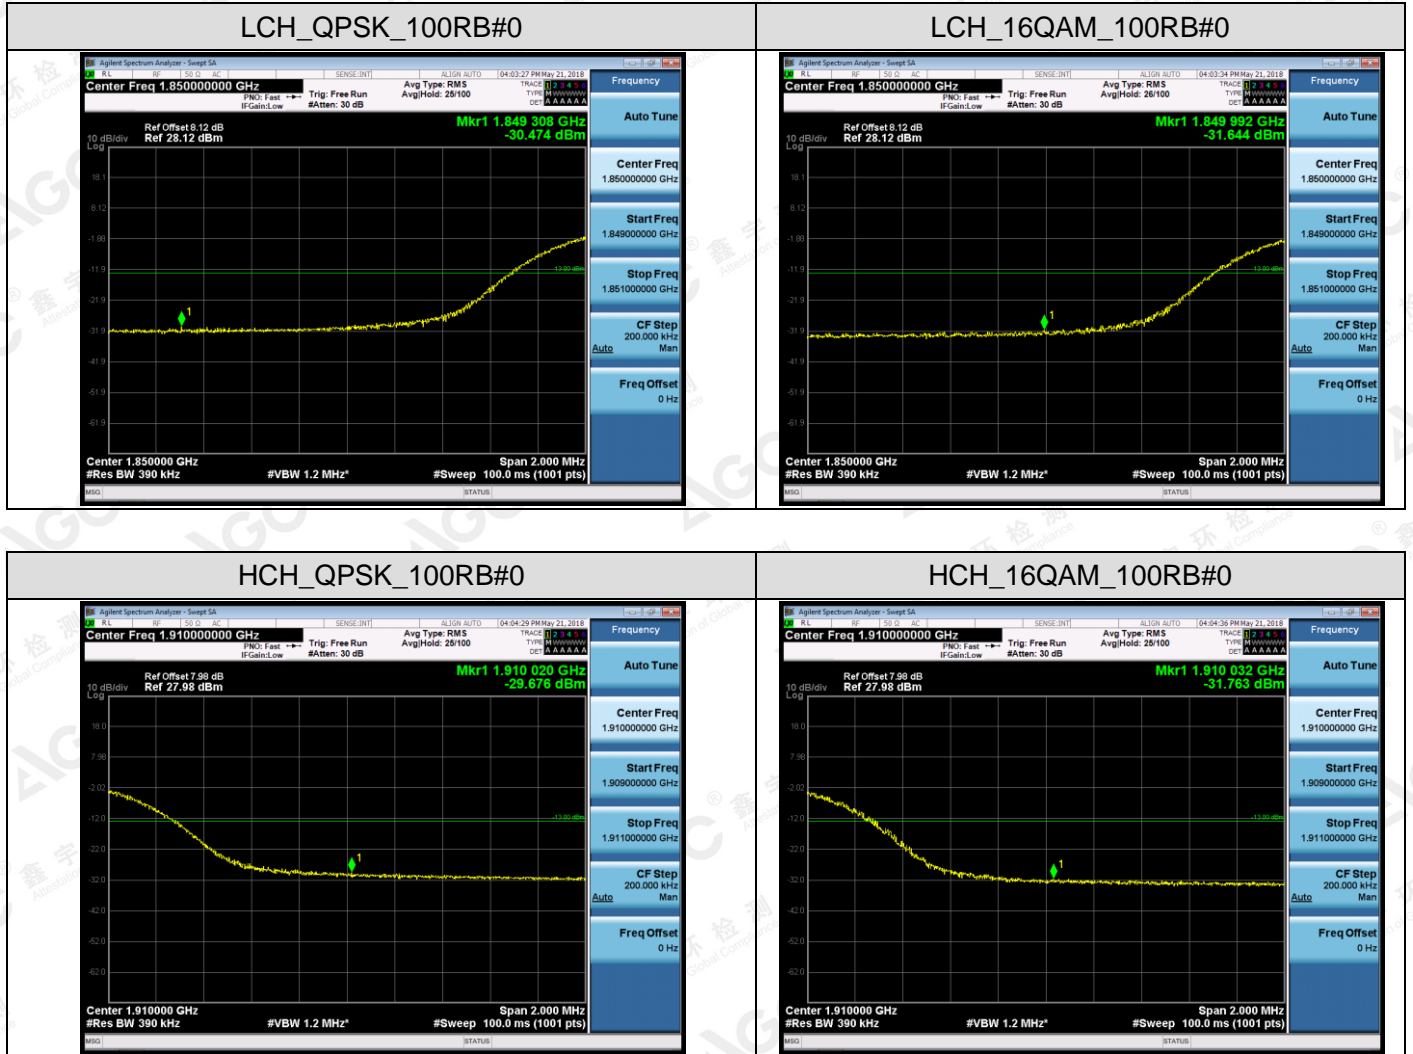

Channel Bandwidth: 20 MHz

The results shown in this test report refer only to the sample(s) tested unless otherwise stated and the sample(s) are retained for 30 days only. The document is issued by AGC, this document cannot be reproduced except in full with our prior written permission. The more details and the authenticity of the report will be confirmed at <http://www.agc-cert.com>.