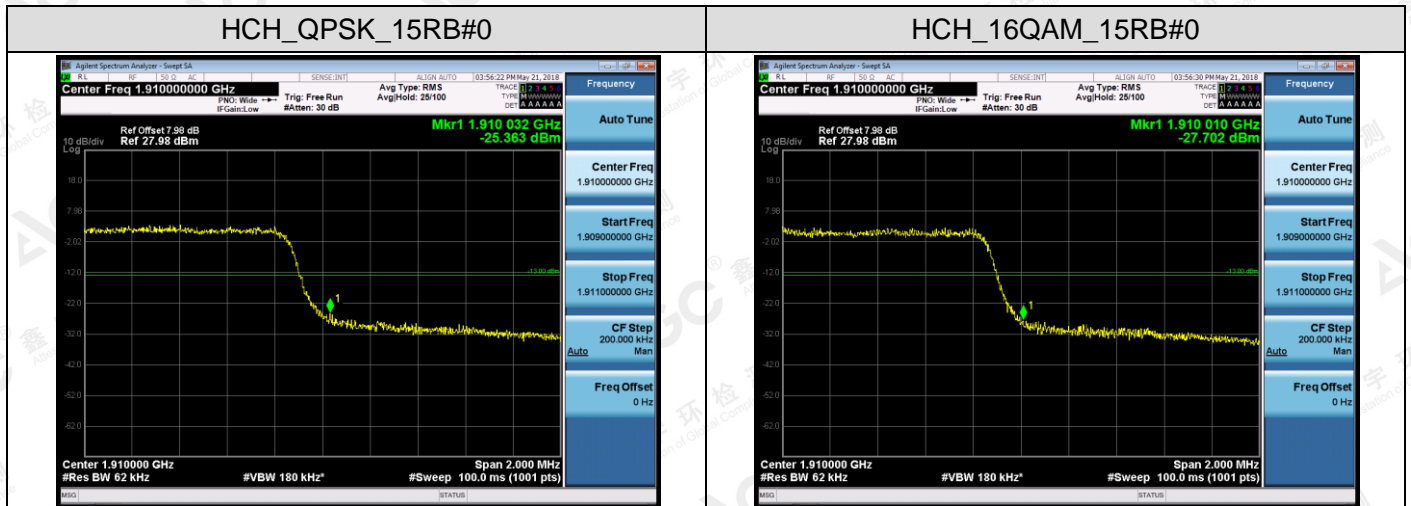

Channel Bandwidth: 5 MHz

The results shown in this test report refer only to the sample(s) tested unless otherwise stated and the sample(s) are retained for 30 days only. The document is issued by AGC, this document cannot be reproduced except in full with our prior written permission. The more details and the authenticity of the report will be confirmed at <http://www.agc-cert.com>.

Channel Bandwidth: 10 MHz

The results shown in this test report refer only to the sample(s) tested unless otherwise stated and the sample(s) are retained for 30 days only. The document is issued by AGC, this document cannot be reproduced except in full with our prior written permission. The more details and the authenticity of the report will be confirmed at <http://www.agc-cert.com>.

APPENDIX C TEST PLOTS FOR BAND EDGES
LTE BAND 2

Channel Bandwidth: 1.4 MHz

The results shown in this test report refer only to the sample(s) tested unless otherwise stated and the sample(s) are retained for 30 days only. The document is issued by AGC, this document cannot be reproduced except in full with our prior written permission. The more details and the authenticity of the report will be confirmed at <http://www.agc-cert.com>.

Channel Bandwidth: 3 MHz

The results shown in this test report refer only to the sample(s) tested unless otherwise stated and the sample(s) are retained for 30 days only. The document is issued by AGC, this document cannot be reproduced except in full with our prior written permission. The more details and the authenticity of the report will be confirmed at <http://www.agc-cert.com>.