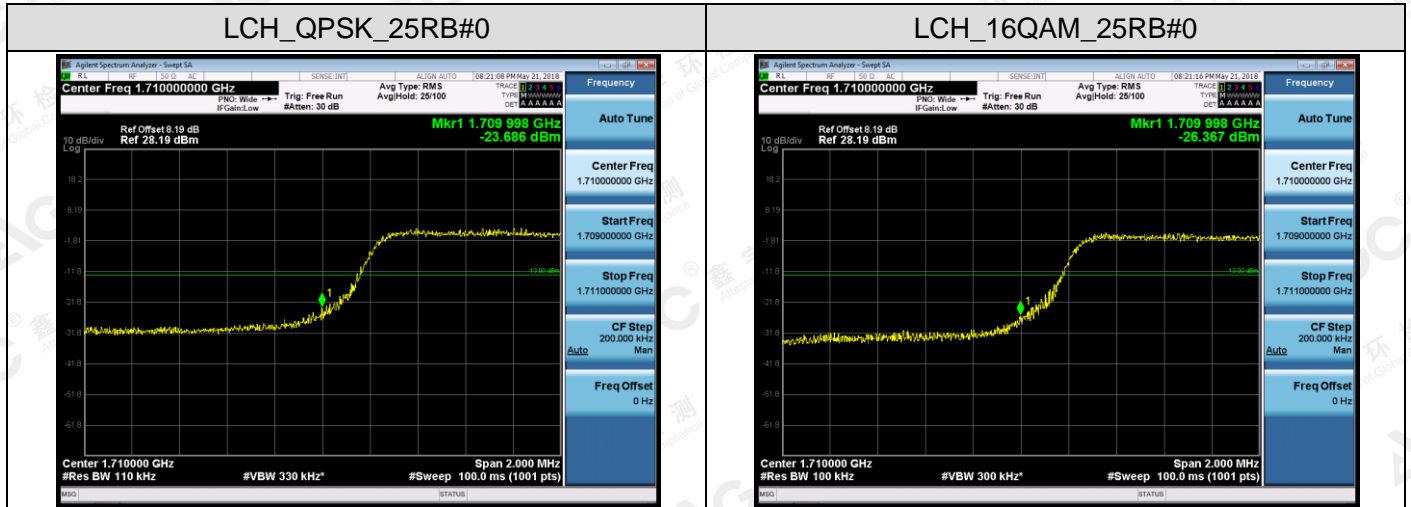

Channel Bandwidth: 5 MHz

The results shown in this test report refer only to the sample(s) tested unless otherwise stated and the sample(s) are retained for 30 days only. The document is issued by AGC, this document cannot be reproduced except in full with our prior written permission. The more details and the authenticity of the report will be confirmed at <http://www.agc-cert.com>.