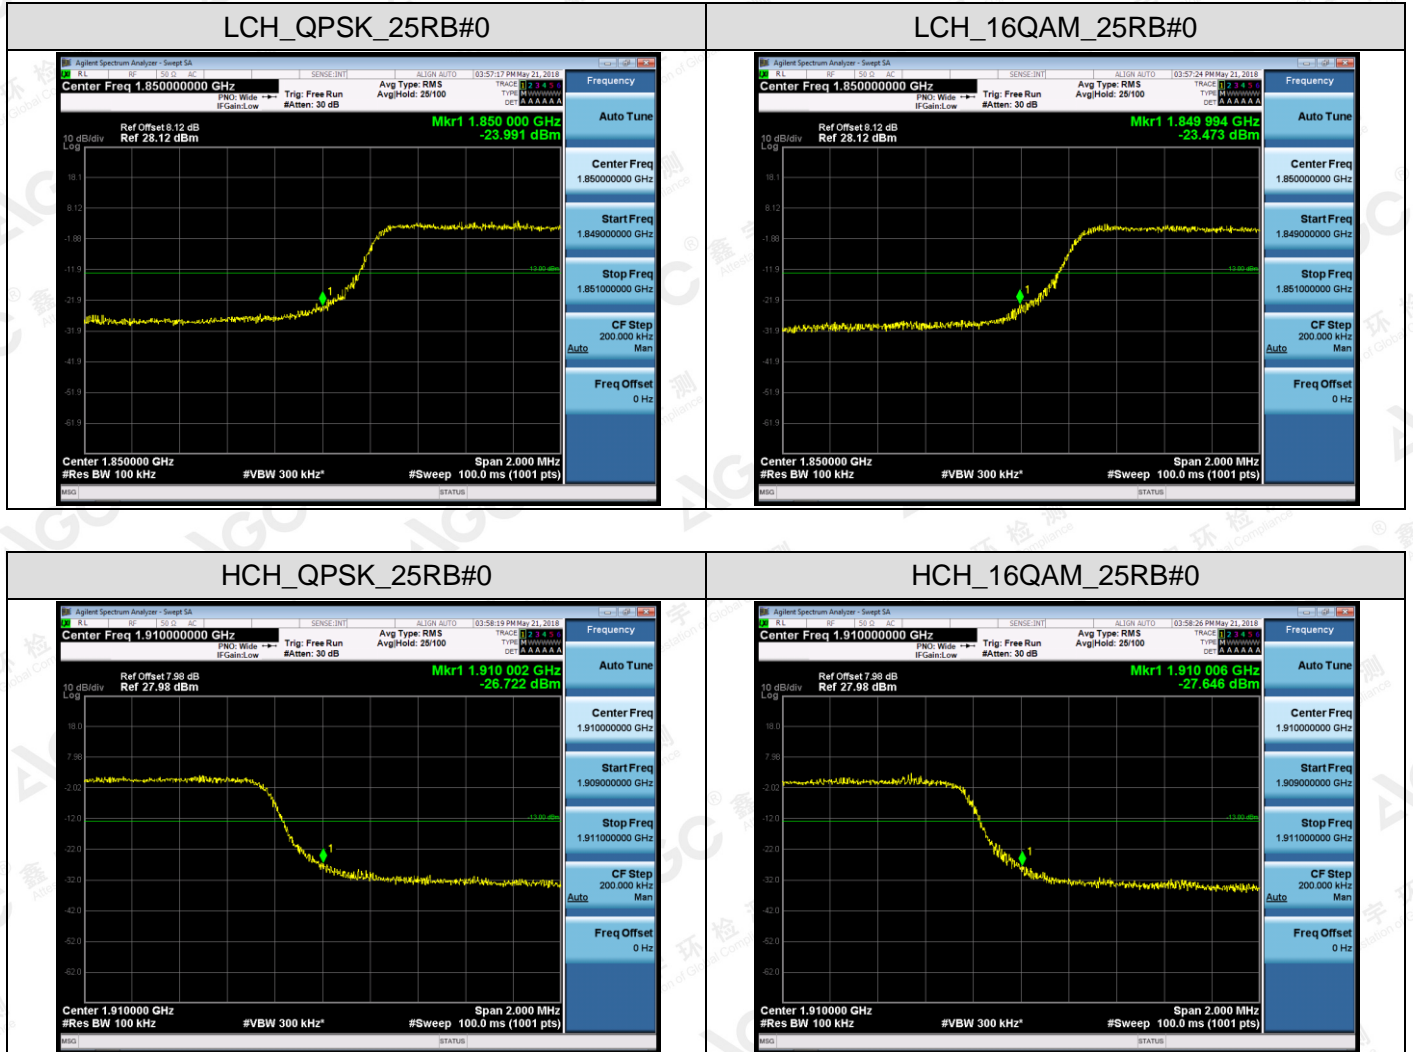

Channel Bandwidth: 10 MHz

The results shown in this test report refer only to the sample(s) tested unless otherwise stated and the sample(s) are retained for 30 days only. The document is issued by AGC, this document cannot be reproduced except in full with our prior written permission. The more details and the authenticity of the report will be confirmed at <http://www.agc-cert.com>.

APPENDIX C TEST PLOTS FOR BAND EDGES
LTE BAND 2

Channel Bandwidth: 1.4 MHz

The results shown in this test report refer only to the sample(s) tested unless otherwise stated and the sample(s) are retained for 30 days only. The document is issued by AGC, this document cannot be reproduced except in full with our prior written permission. The more details and the authenticity of the report will be confirmed at <http://www.agc-cert.com>.

Channel Bandwidth: 3 MHz

The results shown in this test report refer only to the sample(s) tested unless otherwise stated and the sample(s) are retained for 30 days only. The document is issued by AGC, this document cannot be reproduced except in full with our prior written permission. The more details and the authenticity of the report will be confirmed at <http://www.agc-cert.com>.

Channel Bandwidth: 5 MHz

The results shown in this test report refer only to the sample(s) tested unless otherwise stated and the sample(s) are retained for 30 days only. The document is issued by AGC, this document cannot be reproduced except in full with our prior written permission. The more details and the authenticity of the report will be confirmed at <http://www.agc-cert.com>.