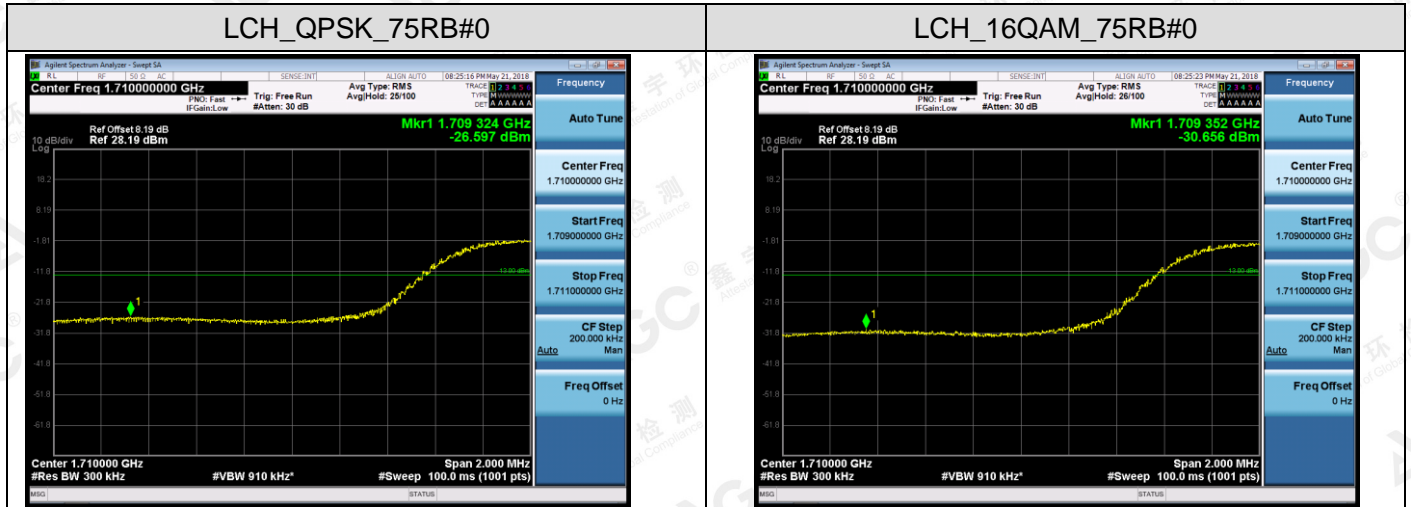

Channel Bandwidth: 15 MHz

The results shown in this test report refer only to the sample(s) tested unless otherwise stated and the sample(s) are retained for 30 days only. The document is issued by AGC, this document cannot be reproduced except in full with our prior written permission. The more details and the authenticity of the report will be confirmed at <http://www.agc-cert.com>.