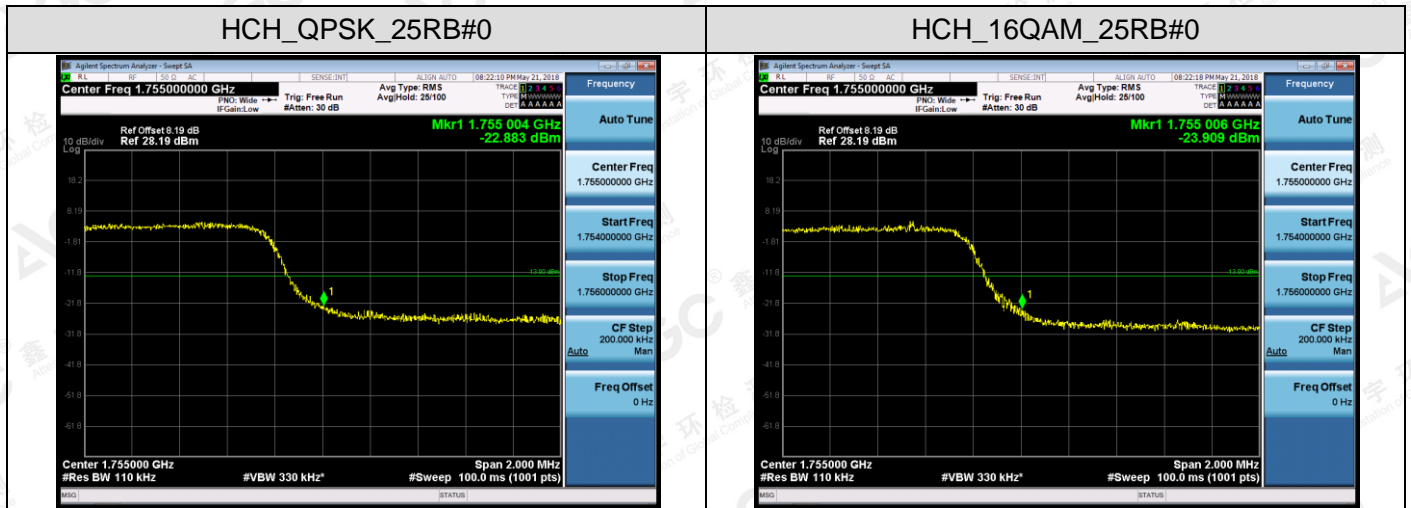

Channel Bandwidth: 5 MHz

The results shown in this test report refer only to the sample(s) tested unless otherwise stated and the sample(s) are retained for 30 days only. The document is issued by AGC, this document cannot be reproduced except in full with our prior written permission. The more details and the authenticity of the report will be confirmed at <http://www.agc-cert.com>.