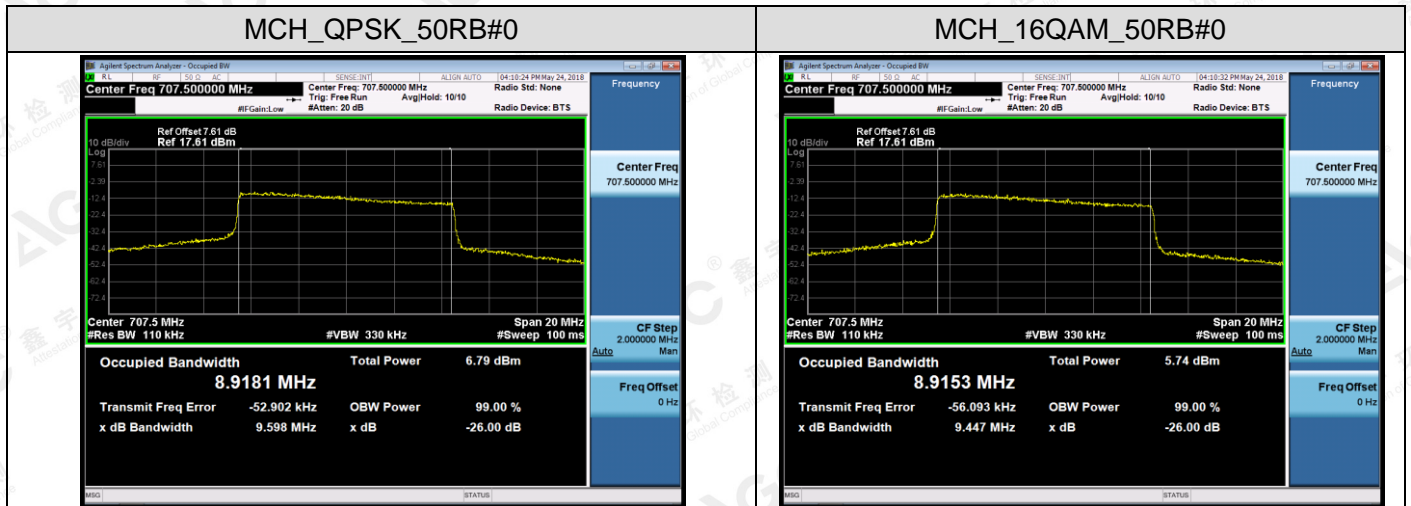

Channel Bandwidth: 5 MHz

The results shown in this test report refer only to the sample(s) tested unless otherwise stated and the sample(s) are retained for 30 days only. The document is issued by AGC, this document cannot be reproduced except in full with our prior written permission. The more details and the authenticity of the report will be confirmed at <http://www.agc-cert.com>.

Channel Bandwidth: 10 MHz

The results shown in this test report refer only to the sample(s) tested unless otherwise stated and the sample(s) are retained for 30 days only. The document is issued by AGC, this document cannot be reproduced except in full with our prior written permission. The more details and the authenticity of the report will be confirmed at <http://www.agc-cert.com>.

APPENDIX C TEST PLOTS FOR BAND EDGES
LTE BAND 2

Channel Bandwidth: 1.4 MHz

The results shown in this test report refer only to the sample(s) tested unless otherwise stated and the sample(s) are retained for 30 days only. The document is issued by AGC, this document cannot be reproduced except in full with our prior written permission. The more details and the authenticity of the report will be confirmed at <http://www.agc-cert.com>.