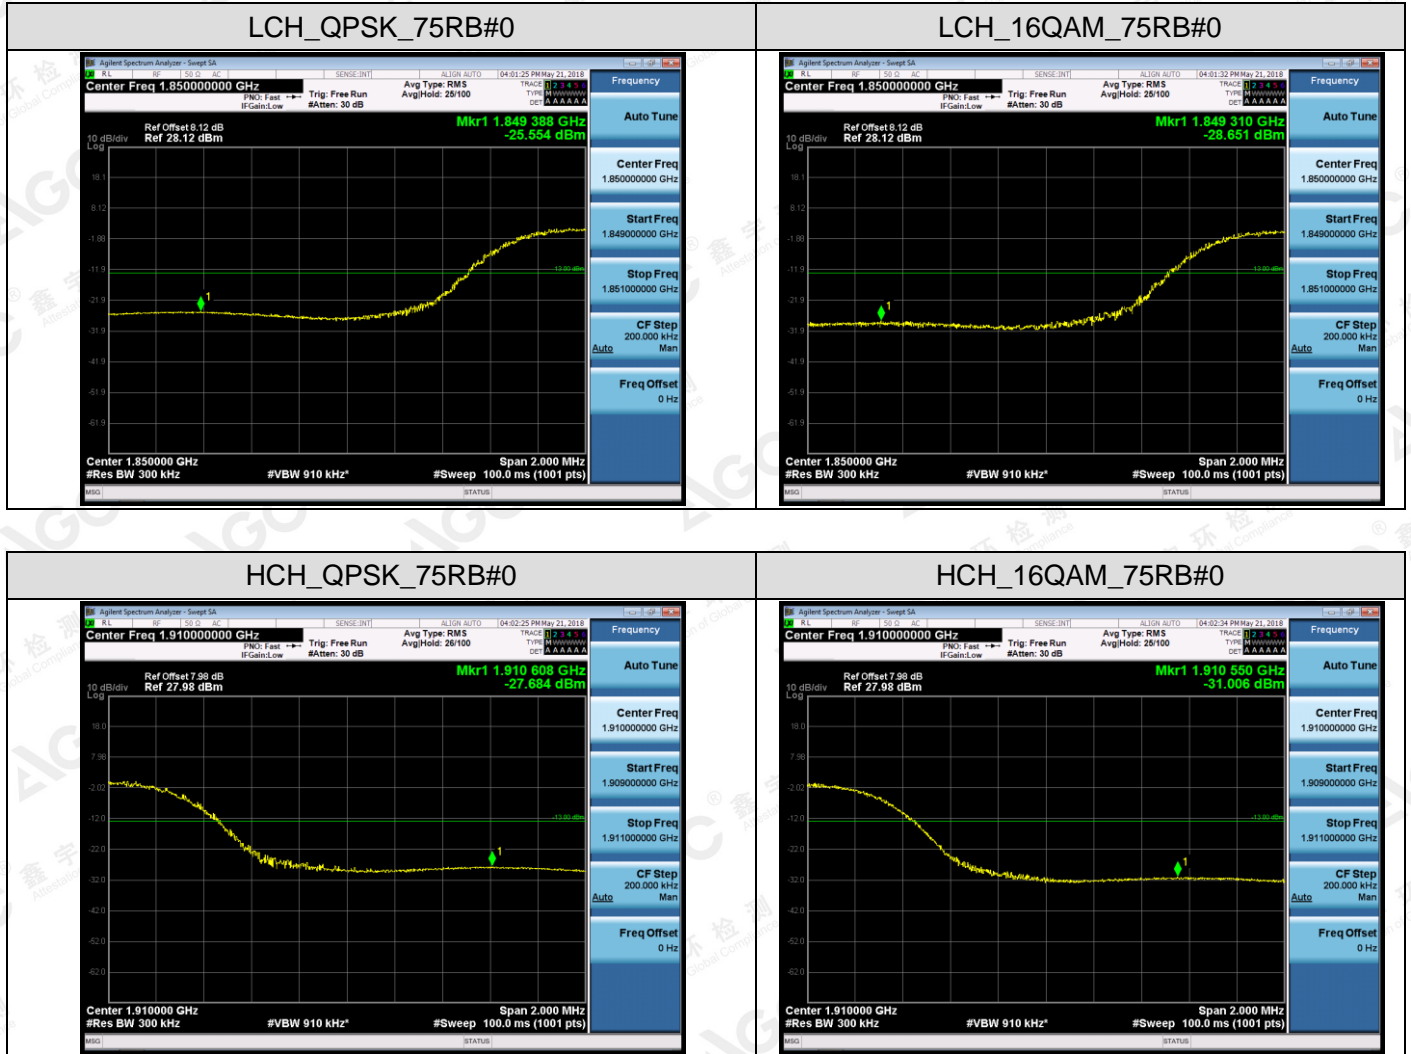

Channel Bandwidth: 15 MHz

The results shown in this test report refer only to the sample(s) tested unless otherwise stated and the sample(s) are retained for 30 days only. The document is issued by AGC, this document cannot be reproduced except in full with our prior written permission. The more details and the authenticity of the report will be confirmed at <http://www.agc-cert.com>.