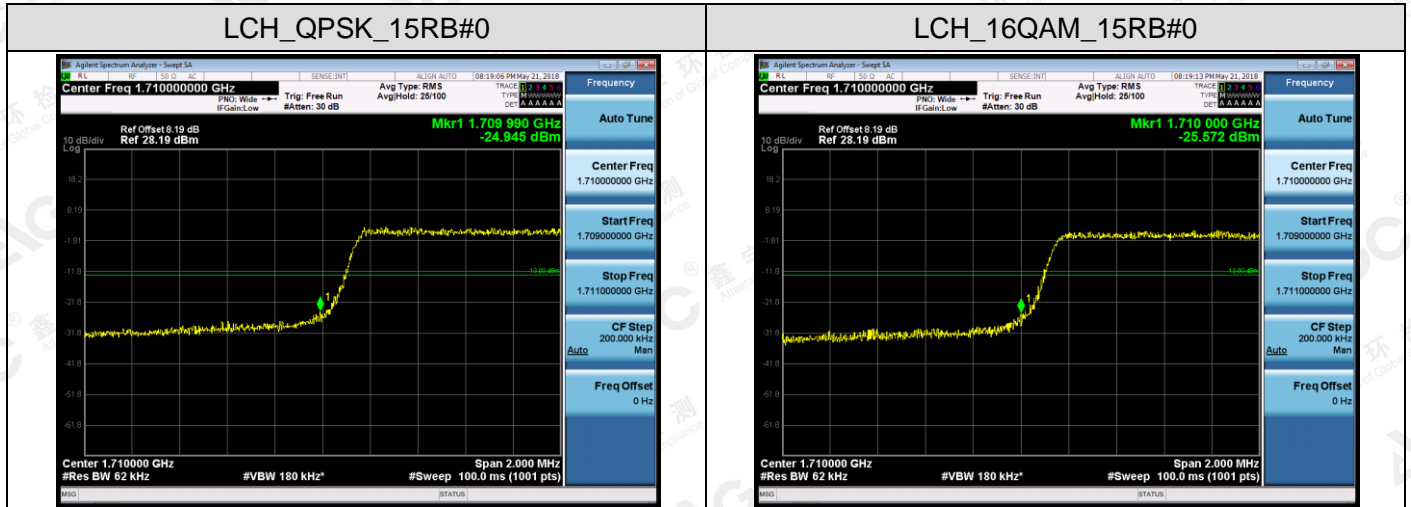

Channel Bandwidth: 3 MHz

The results shown in this test report refer only to the sample(s) tested unless otherwise stated and the sample(s) are retained for 30 days only. The document is issued by AGC, this document cannot be reproduced except in full with our prior written permission. The more details and the authenticity of the report will be confirmed at <http://www.agc-cert.com>.