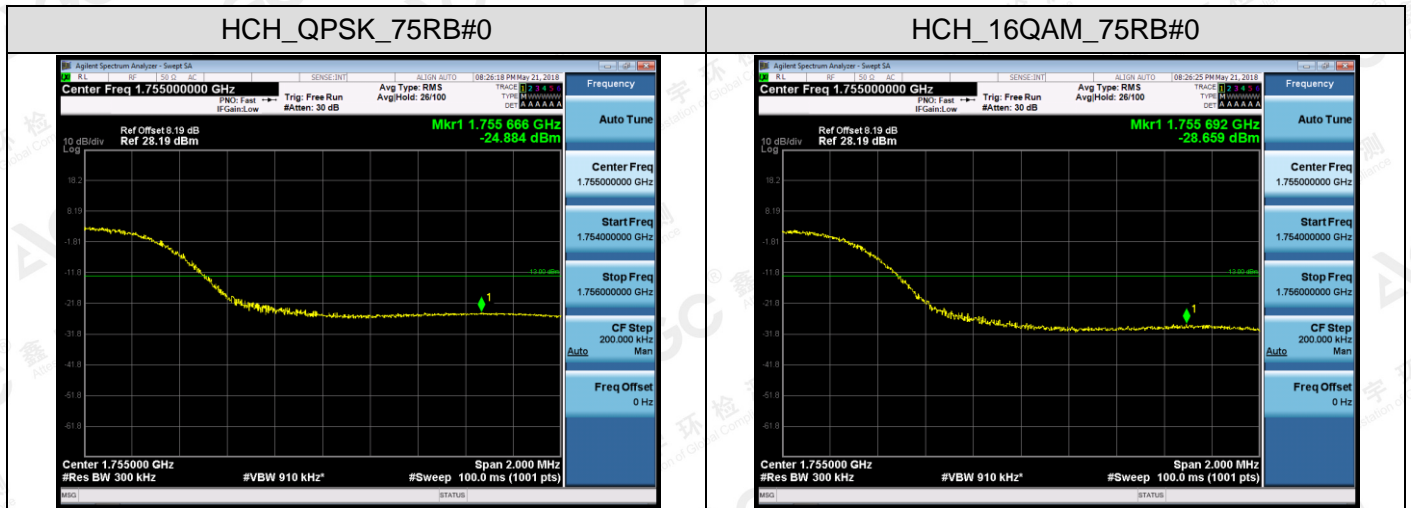

Channel Bandwidth: 15 MHz

The results shown in this test report refer only to the sample(s) tested unless otherwise stated and the sample(s) are retained for 30 days only. The document is issued by AGC, this document cannot be reproduced except in full with our prior written permission. The more details and the authenticity of the report will be confirmed at <http://www.agc-cert.com>.