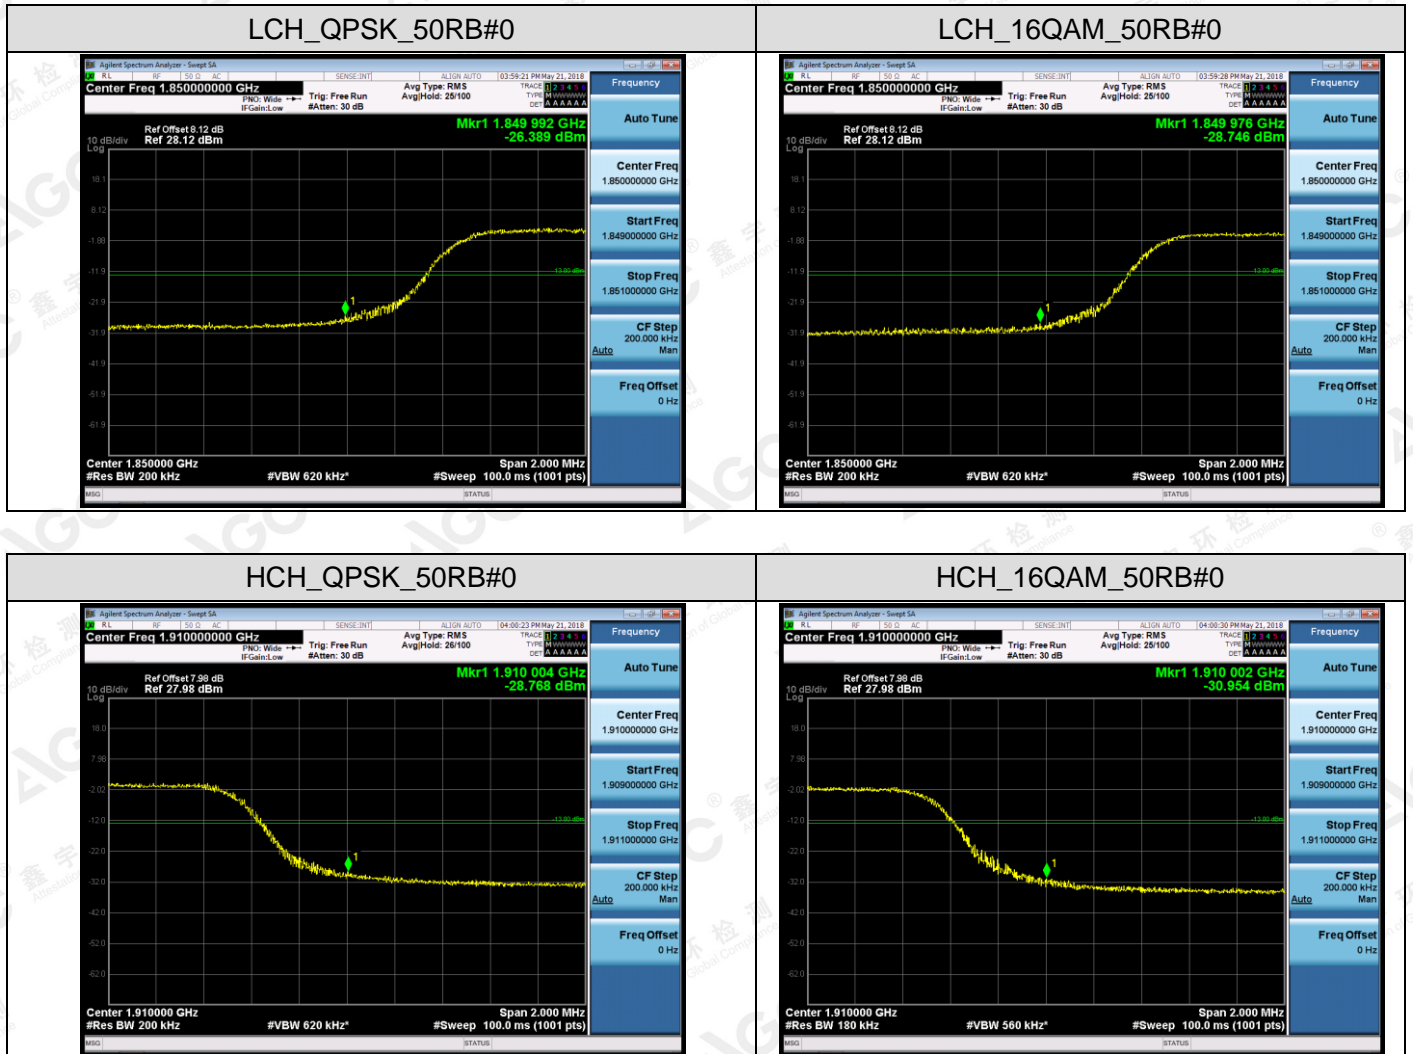

APPENDIX C TEST PLOTS FOR BAND EDGES
LTE BAND 2

Channel Bandwidth: 1.4 MHz

The results shown in this test report refer only to the sample(s) tested unless otherwise stated and the sample(s) are retained for 30 days only. The document is issued by AGC, this document cannot be reproduced except in full with our prior written permission. The more details and the authenticity of the report will be confirmed at <http://www.agc-cert.com>.

Channel Bandwidth: 3 MHz

The results shown in this test report refer only to the sample(s) tested unless otherwise stated and the sample(s) are retained for 30 days only. The document is issued by AGC, this document cannot be reproduced except in full with our prior written permission. The more details and the authenticity of the report will be confirmed at <http://www.agc-cert.com>.

Channel Bandwidth: 5 MHz

The results shown in this test report refer only to the sample(s) tested unless otherwise stated and the sample(s) are retained for 30 days only. The document is issued by AGC, this document cannot be reproduced except in full with our prior written permission. The more details and the authenticity of the report will be confirmed at <http://www.agc-cert.com>.

Channel Bandwidth: 10 MHz

The results shown in this test report refer only to the sample(s) tested unless otherwise stated and the sample(s) are retained for 30 days only. The document is issued by AGC, this document cannot be reproduced except in full with our prior written permission. The more details and the authenticity of the report will be confirmed at <http://www.agc-cert.com>.