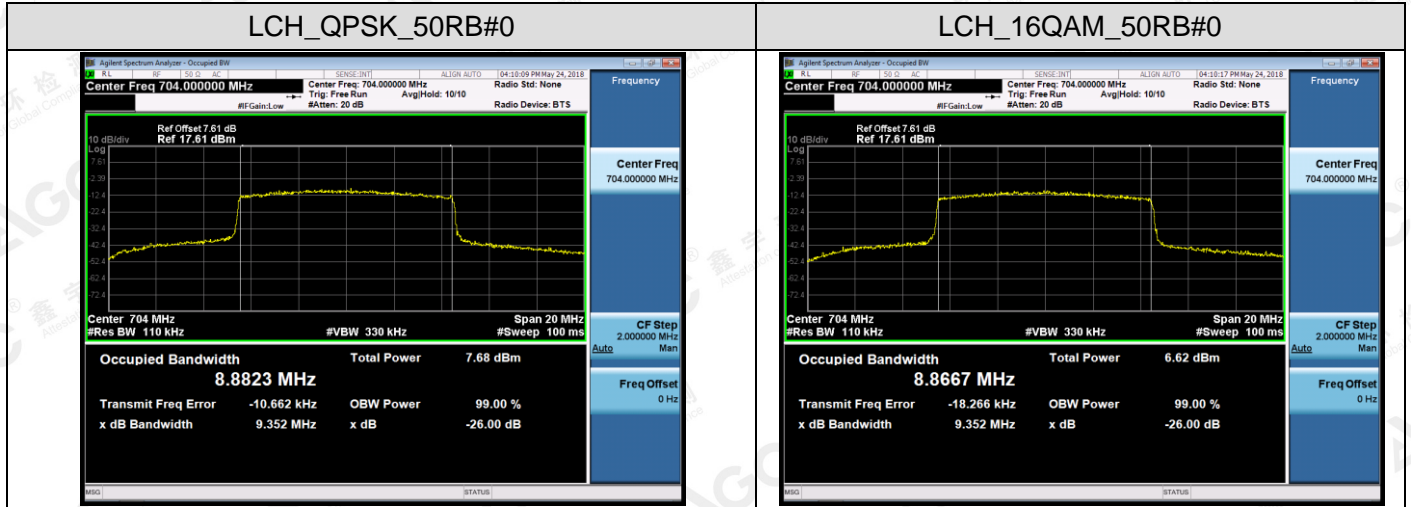

Channel Bandwidth: 5 MHz

The results shown in this test report refer only to the sample(s) tested unless otherwise stated and the sample(s) are retained for 30 days only. The document is issued by AGC, this document cannot be reproduced except in full with our prior written permission. The more details and the authenticity of the report will be confirmed at <http://www.agc-cert.com>.

Channel Bandwidth: 10 MHz

The results shown in this test report refer only to the sample(s) tested unless otherwise stated and the sample(s) are retained for 30 days only. The document is issued by AGC, this document cannot be reproduced except in full with our prior written permission. The more details and the authenticity of the report will be confirmed at <http://www.agc-cert.com>.

APPENDIX C TEST PLOTS FOR BAND EDGES
LTE BAND 2

Channel Bandwidth: 1.4 MHz

The results shown in this test report refer only to the sample(s) tested unless otherwise stated and the sample(s) are retained for 30 days only. The document is issued by AGC, this document cannot be reproduced except in full with our prior written permission. The more details and the authenticity of the report will be confirmed at <http://www.agc-cert.com>.

Channel Bandwidth: 3 MHz

The results shown in this test report refer only to the sample(s) tested unless otherwise stated and the sample(s) are retained for 30 days only. The document is issued by AGC, this document cannot be reproduced except in full with our prior written permission. The more details and the authenticity of the report will be confirmed at <http://www.agc-cert.com>.