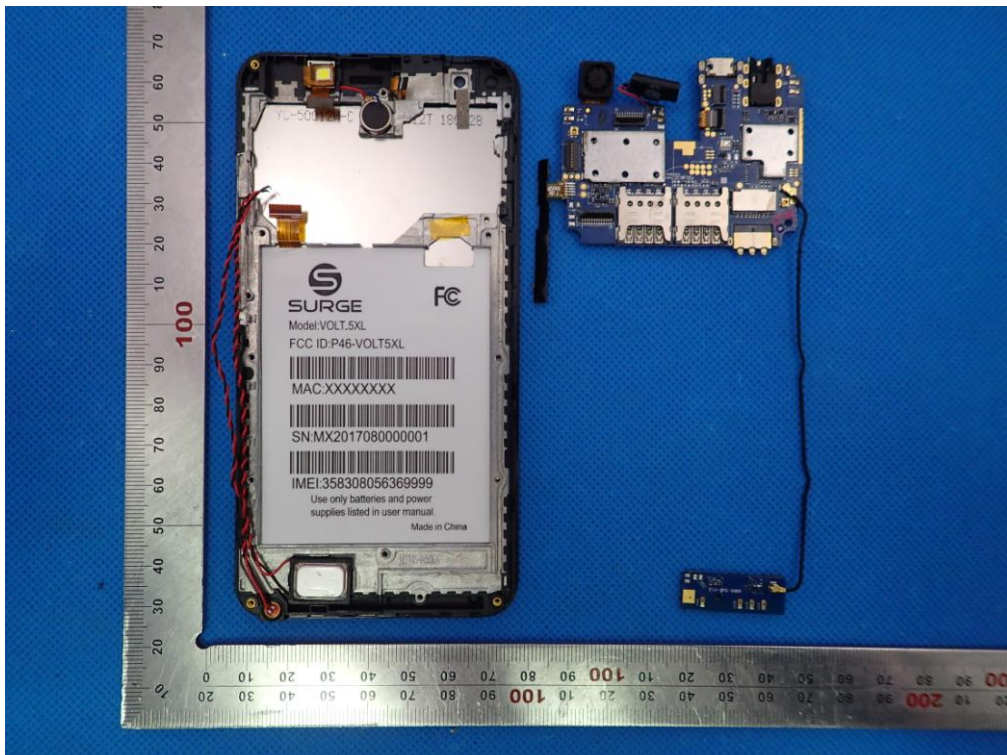

Internal Photos

OPEN VIEW OF EUT(FIGURE 1)

OPEN VIEW OF EUT(FIGURE 2)

OPEN VIEW OF EUT(FIGURE 3)

DIVERSITY ANTENNA

WIFI&BT&GPS ANTENNA

GSM& WCDMA& LTE ANTENNA

INTERNAL VIEW OF EUT(FIGURE 1)

INTERNAL VIEW OF EUT(FIGURE 2)

INTERNAL VIEW OF EUT(FIGURE 3)

INTERNAL VIEW OF EUT(FIGURE 4)

INTERNAL VIEW OF EUT(FIGURE 5)

INTERNAL VIEW OF EUT(FIGURE 6)

INTERNAL VIEW OF EUT(FIGURE 7)

INTERNAL VIEW OF EUT(FIGURE 8)

INTERNAL VIEW OF EUT(FIGURE 9)