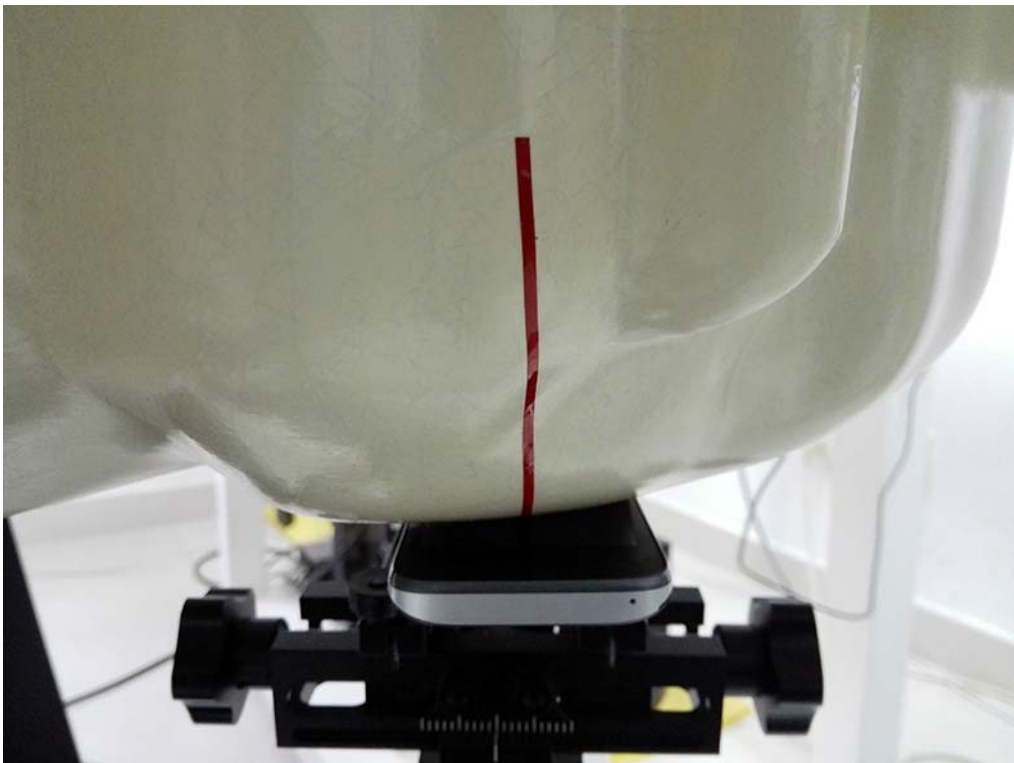

Liquid depth in the flat Phantom (835 MHz, 15.1cm depth)

Liquid depth in the head Phantom (835 MHz, 15.0cm depth)

Liquid depth in the flat Phantom (1900 MHz, 15.2cm depth)

Liquid depth in the head Phantom (1900 MHz, 15.1cm depth)

Liquid depth in the flat Phantom (2450 MHz, 15.1cm depth)

Liquid depth in the head Phantom (2450 MHz, 15.0cm depth)

Right Head Tilt Setup Photo

Right Head Cheek Setup Photo

Left Head Tilt Setup Photo

Left Head Cheek Setup Photo

5mm Body-worn Accessory& Hotspot Mode Rear Side Setup Photo

5mm Body-worn Accessory& Hotspot Mode Front Side Setup Photo

10mm Hotspot Mode Top Edge Setup Photo

10mm Hotspot mode Bottom Edge Setup Photo

10mm Hotspot mode Left Edge Setup Photo

10mm Hotspot mode Right Edge Setup Photo