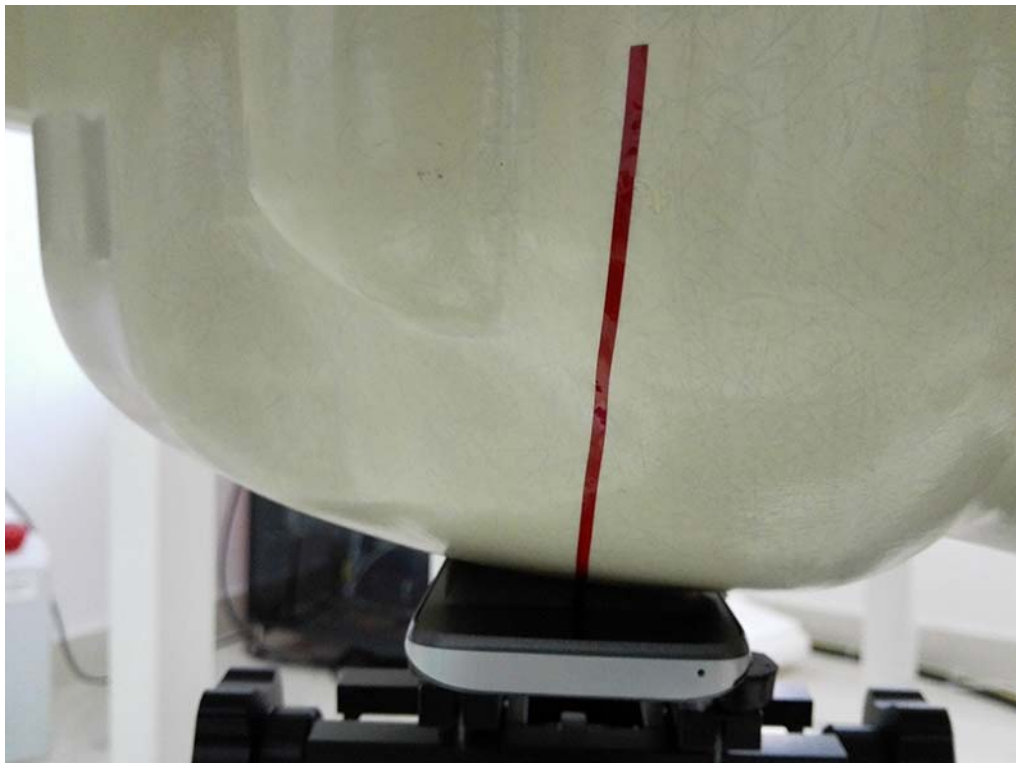

Liquid depth in the flat Phantom (835 MHz, 15.1cm depth)

Liquid depth in the head Phantom (835 MHz, 15.0cm depth)

Liquid depth in the flat Phantom (1900 MHz, 15.2cm depth)

Liquid depth in the head Phantom (1900 MHz, 15.1cm depth)

Liquid depth in the flat Phantom (2450 MHz, 15.1cm depth)

Liquid depth in the head Phantom (2450 MHz, 15.0cm depth)

Right Head Tilt Setup Photo

Right Head Cheek Setup Photo

Left Head Tilt Setup Photo

Left Head Cheek Setup Photo

5mm Body-worn Accessory& Hotspot Mode Rear Side Setup Photo

5mm Body-worn Accessory& Hotspot Mode Front Side Setup Photo

10mm Hotspot Mode Top Edge Setup Photo

10mm Hotspot mode Bottom Edge Setup Photo

10mm Hotspot mode Left Edge Setup Photo

10mm Hotspot mode Right Edge Setup Photo