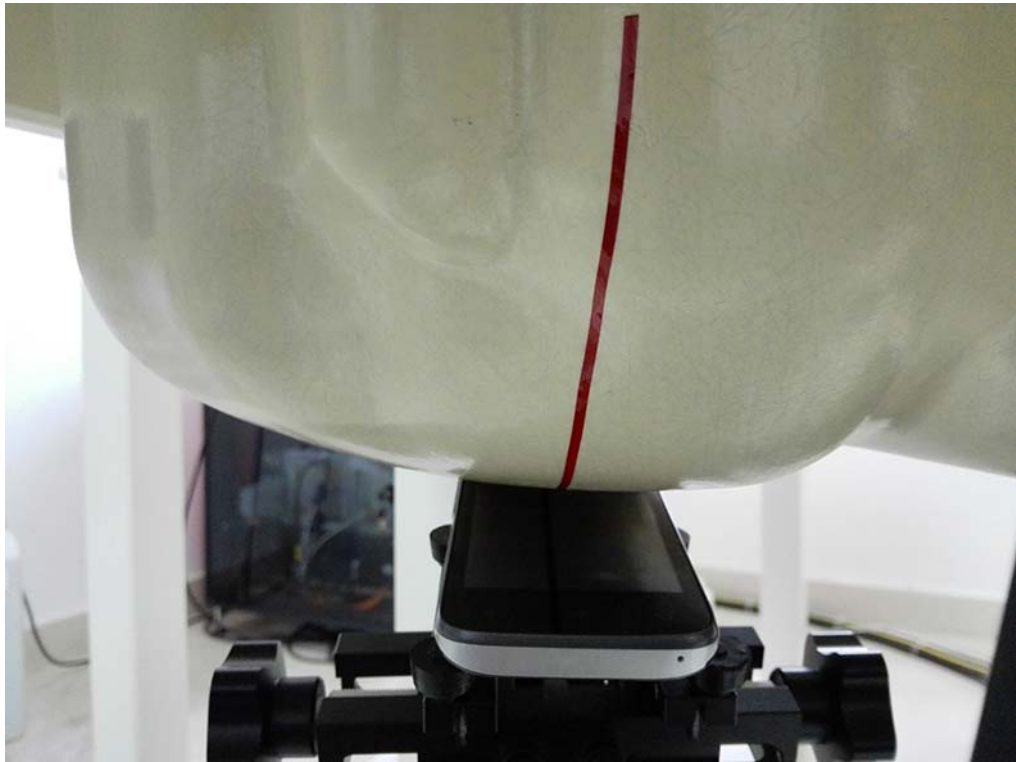

Liquid depth in the flat Phantom (835 MHz, 15.1cm depth)

Liquid depth in the head Phantom (835 MHz, 15.0cm depth)

Liquid depth in the flat Phantom (1900 MHz, 15.2cm depth)

Liquid depth in the head Phantom (1900 MHz, 15.1cm depth)

Liquid depth in the flat Phantom (2450 MHz, 15.1cm depth)

Liquid depth in the head Phantom (2450 MHz, 15.0cm depth)

Right Head Tilt Setup Photo

Right Head Cheek Setup Photo

Left Head Tilt Setup Photo

Left Head Cheek Setup Photo

5mm Body-worn Accessory& Hotspot Mode Rear Side Setup Photo

5mm Body-worn Accessory& Hotspot Mode Front Side Setup Photo

10mm Hotspot Mode Top Edge Setup Photo

10mm Hotspot mode Bottom Edge Setup Photo

10mm Hotspot mode Left Edge Setup Photo

10mm Hotspot mode Right Edge Setup Photo