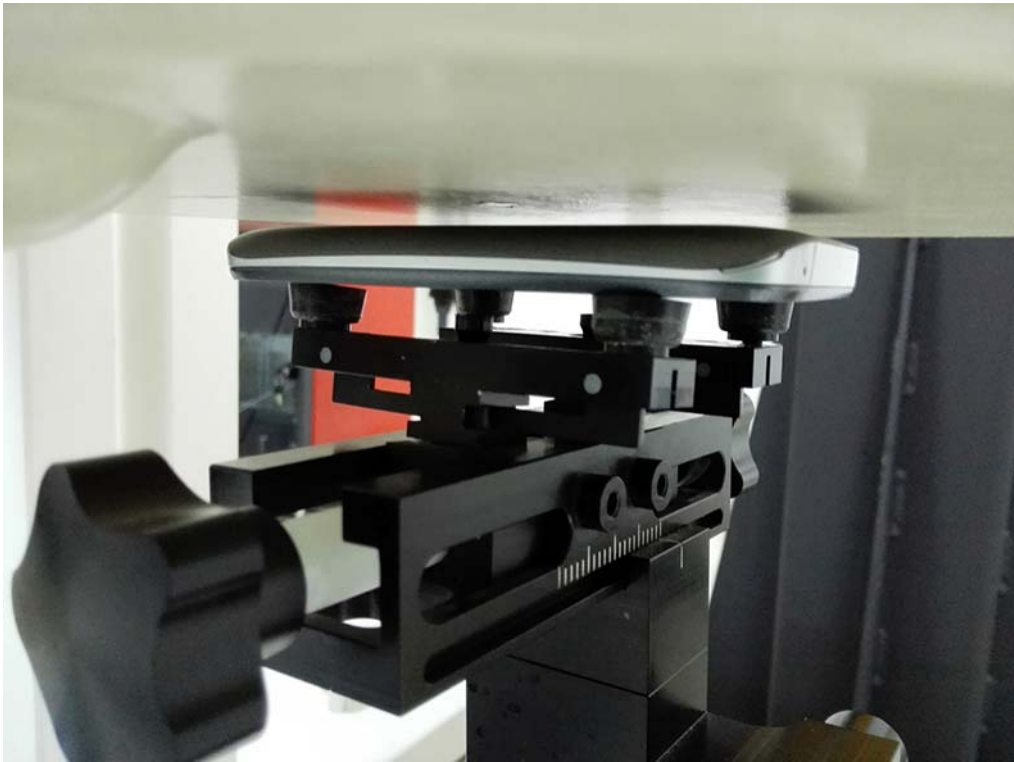

Liquid depth in the flat Phantom (835 MHz, 15.1cm depth)

Liquid depth in the head Phantom (835 MHz, 15.0cm depth)

Liquid depth in the flat Phantom (1900 MHz, 15.2cm depth)

Liquid depth in the head Phantom (1900 MHz, 15.1cm depth)

Liquid depth in the flat Phantom (2450 MHz, 15.1cm depth)

Liquid depth in the head Phantom (2450 MHz, 15.0cm depth)

Right Head Tilt Setup Photo

Right Head Cheek Setup Photo

Left Head Tilt Setup Photo

Left Head Cheek Setup Photo

5mm Body-worn Accessory& Hotspot Mode Rear Side Setup Photo

5mm Body-worn Accessory& Hotspot Mode Front Side Setup Photo

10mm Hotspot Mode Top Edge Setup Photo

10mm Hotspot mode Bottom Edge Setup Photo

10mm Hotspot mode Left Edge Setup Photo

10mm Hotspot mode Right Edge Setup Photo