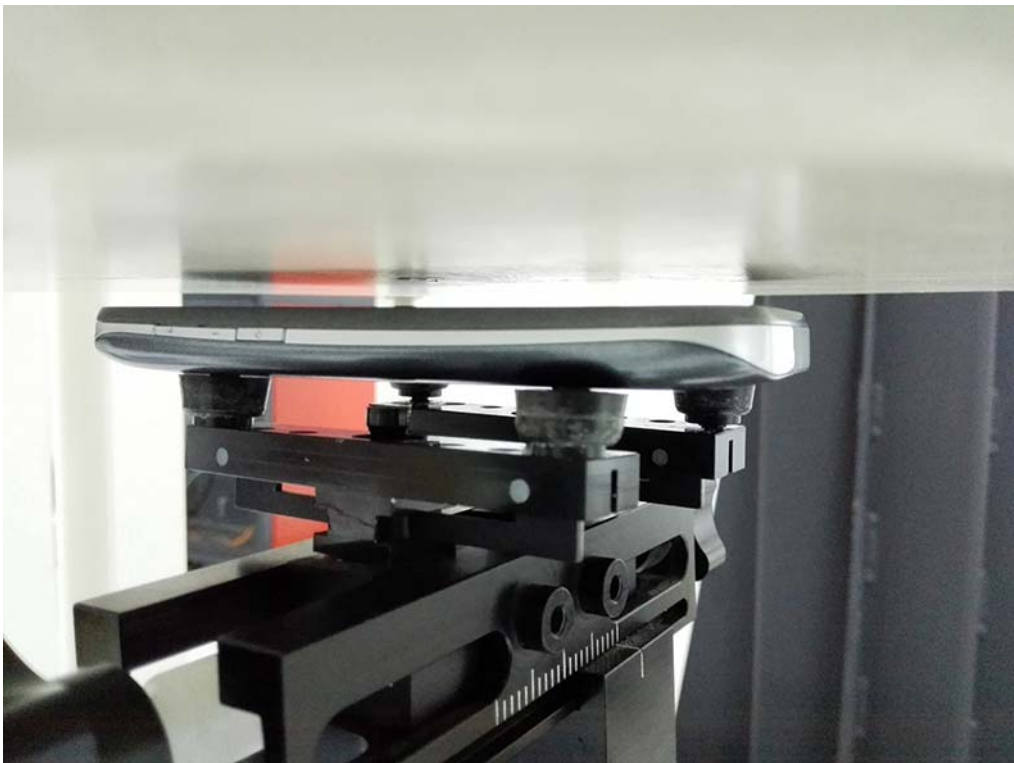

Liquid depth in the flat Phantom (2450 MHz, 15.1cm depth)

Liquid depth in the head Phantom (2450 MHz, 15.0cm depth)

Right Head Tilt Setup Photo

Right Head Cheek Setup Photo

Left Head Tilt Setup Photo

Left Head Cheek Setup Photo

5mm Body-worn Accessory& Hotspot Mode Rear Side Setup Photo

5mm Body-worn Accessory& Hotspot Mode Front Side Setup Photo

10mm Hotspot Mode Top Edge Setup Photo

10mm Hotspot mode Bottom Edge Setup Photo

10mm Hotspot mode Left Edge Setup Photo

10mm Hotspot mode Right Edge Setup Photo