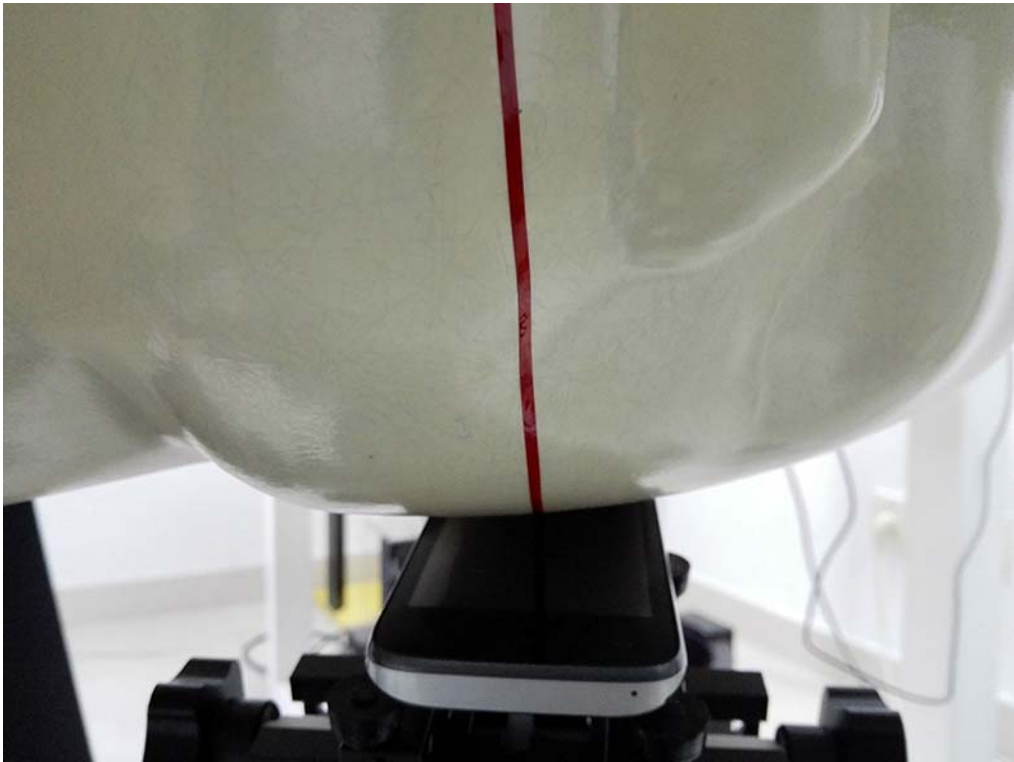

Liquid depth in the flat Phantom (835 MHz, 15.1cm depth)

Liquid depth in the head Phantom (835 MHz, 15.0cm depth)

Liquid depth in the flat Phantom (1900 MHz, 15.2cm depth)

Liquid depth in the head Phantom (1900 MHz, 15.1cm depth)

Liquid depth in the flat Phantom (2450 MHz, 15.1cm depth)

Liquid depth in the head Phantom (2450 MHz, 15.0cm depth)

Right Head Tilt Setup Photo

Right Head Cheek Setup Photo

Left Head Tilt Setup Photo

Left Head Cheek Setup Photo

5mm Body-worn Accessory& Hotspot Mode Rear Side Setup Photo

5mm Body-worn Accessory& Hotspot Mode Front Side Setup Photo

10mm Hotspot Mode Top Edge Setup Photo

10mm Hotspot mode Bottom Edge Setup Photo

10mm Hotspot mode Left Edge Setup Photo

10mm Hotspot mode Right Edge Setup Photo