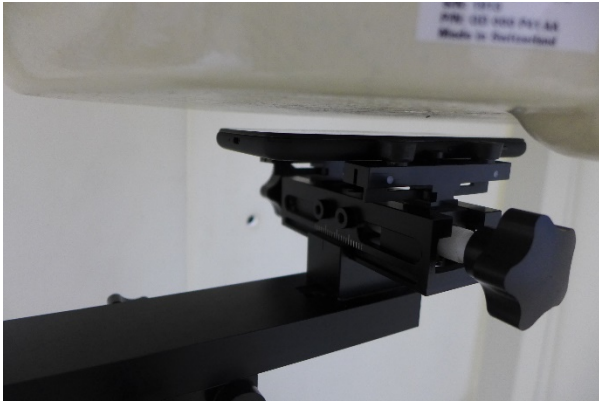

3. Photographs of EUT test position

<p>Photo 13: Left touch cheek</p>	<p>Photo 14: Left tilted 15 degree</p>
	
<p>Photo 15: Right touch cheek</p>	<p>Photo 16: Right tilted 15 degree</p>
	
<p>Photo 17: Front side 15mm</p>	<p>Photo 18: Back side 15mm</p>
	

Photo 19: Front side 10mm

Photo 20: Back side 10mm

Photo 21: Left side 10mm

Photo 22: Right side 10mm

Photo 23: Top side 10mm

Photo 24: Bottom side 10mm

4. EUT Constructional Details

Photo 25: Front View	Photo 26: Back View
 <p>A black smartphone is shown from the front view, lying on a blue textured surface. A ruler is placed vertically to the left of the phone, and another ruler is placed horizontally below it. The phone's screen is dark, and the bottom bezel features three capacitive touch buttons.</p>	 <p>The back view of the black smartphone is shown, lying on a blue textured surface. The back cover has the letters 'UMX' printed in the center. A camera lens and a flash are visible at the top. A ruler is placed vertically to the left of the phone, and another ruler is placed horizontally below it.</p>