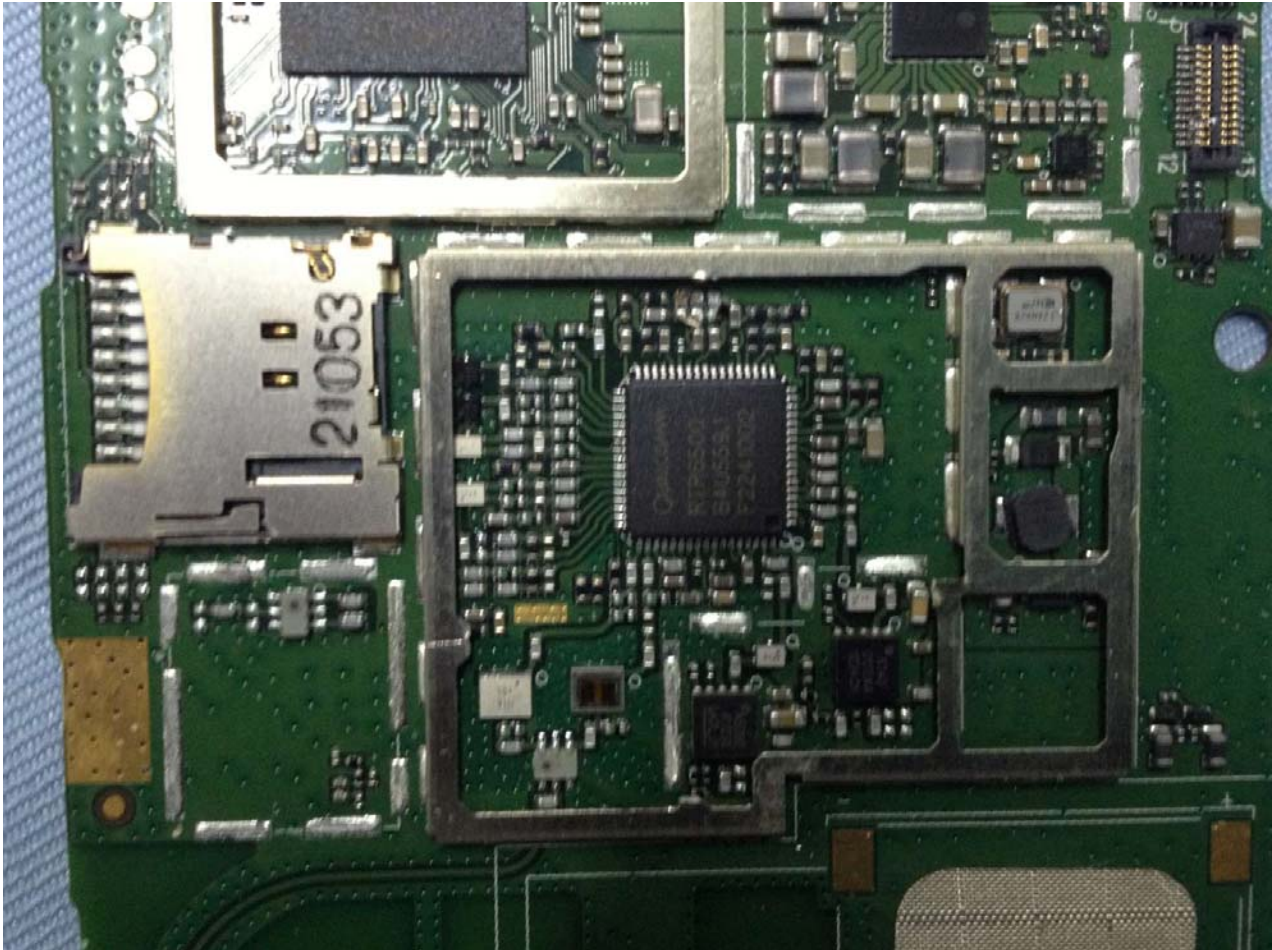

Brand Name: UMX; Model Name: U680

Brand Name: UMX; Model Name: U680

Brand Name: UMX; Model Name: U680

Brand Name: UMX; Model Name: U680

Brand Name: UMX; Model Name: U680

WWAN Main Antenna <Tx / Rx>

Brand Name: UMX; Model Name: U680