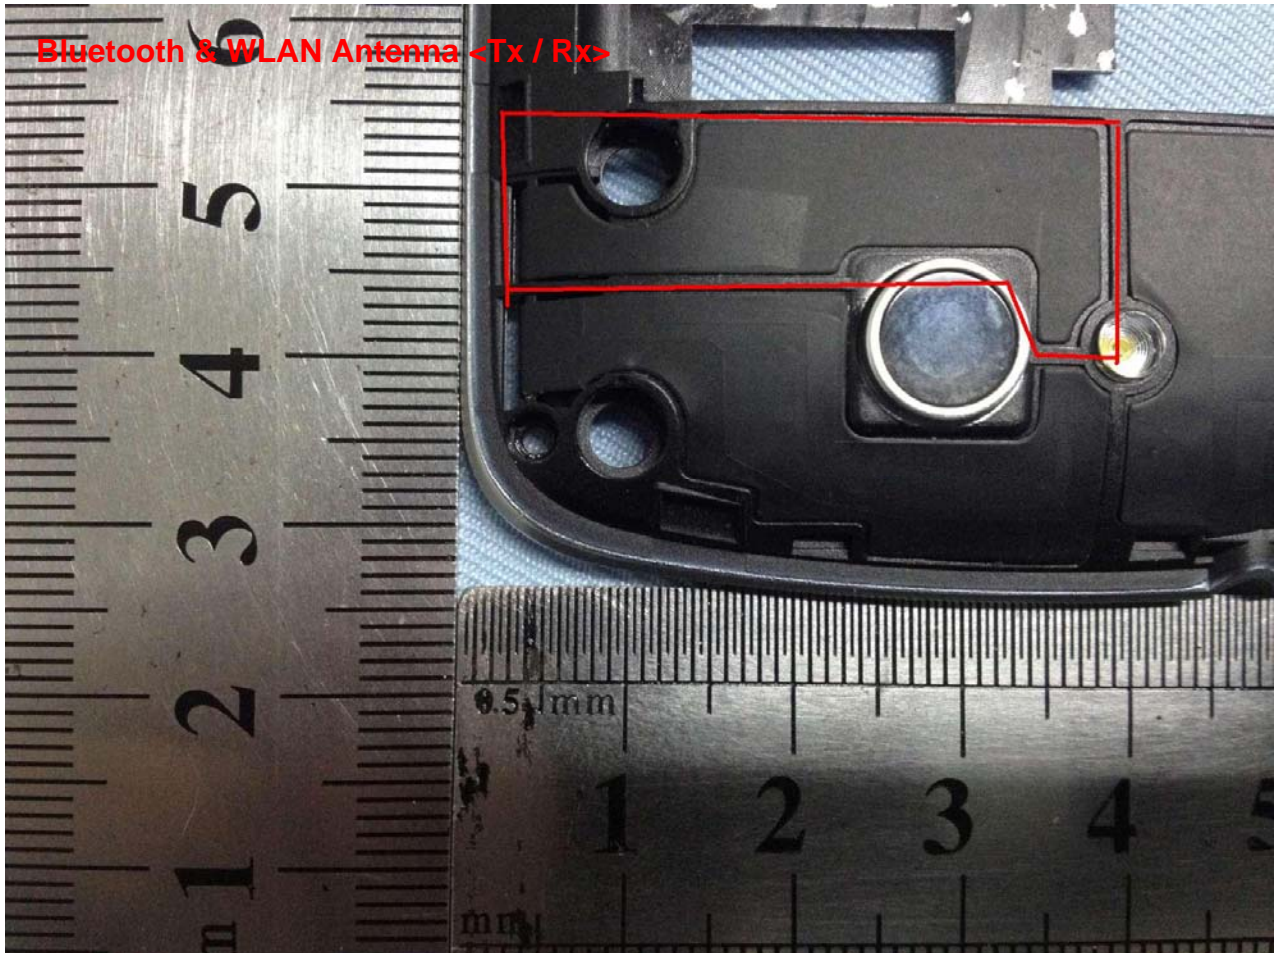

Brand Name: UMX; Model Name: U680