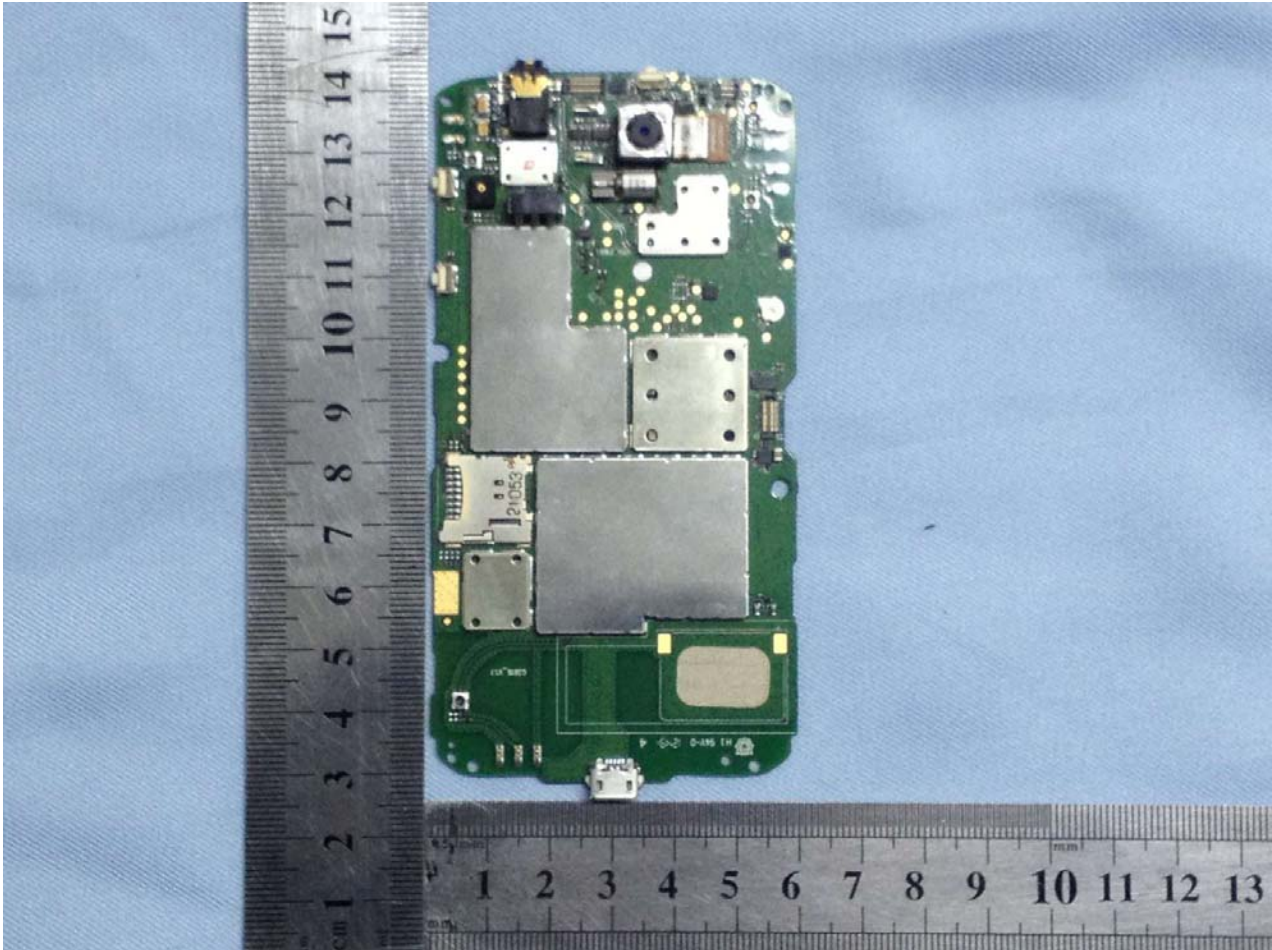

3. Internal Photograph of EUT

Brand Name: UMX; Model Name: U680

Brand Name: UMX; Model Name: U680

Brand Name: UMX; Model Name: U680

Brand Name: UMX; Model Name: U680

Brand Name: UMX; Model Name: U680

Brand Name: UMX; Model Name: U680

Brand Name: UMX; Model Name: U680

Brand Name: UMX; Model Name: U680

Brand Name: UMX; Model Name: U680

Brand Name: UMX; Model Name: U680

Brand Name: UMX; Model Name: U680

WWAN Main Antenna <Tx / Rx>

Brand Name: UMX; Model Name: U680

Brand Name: UMX; Model Name: U680

Brand Name: UMX; Model Name: U680