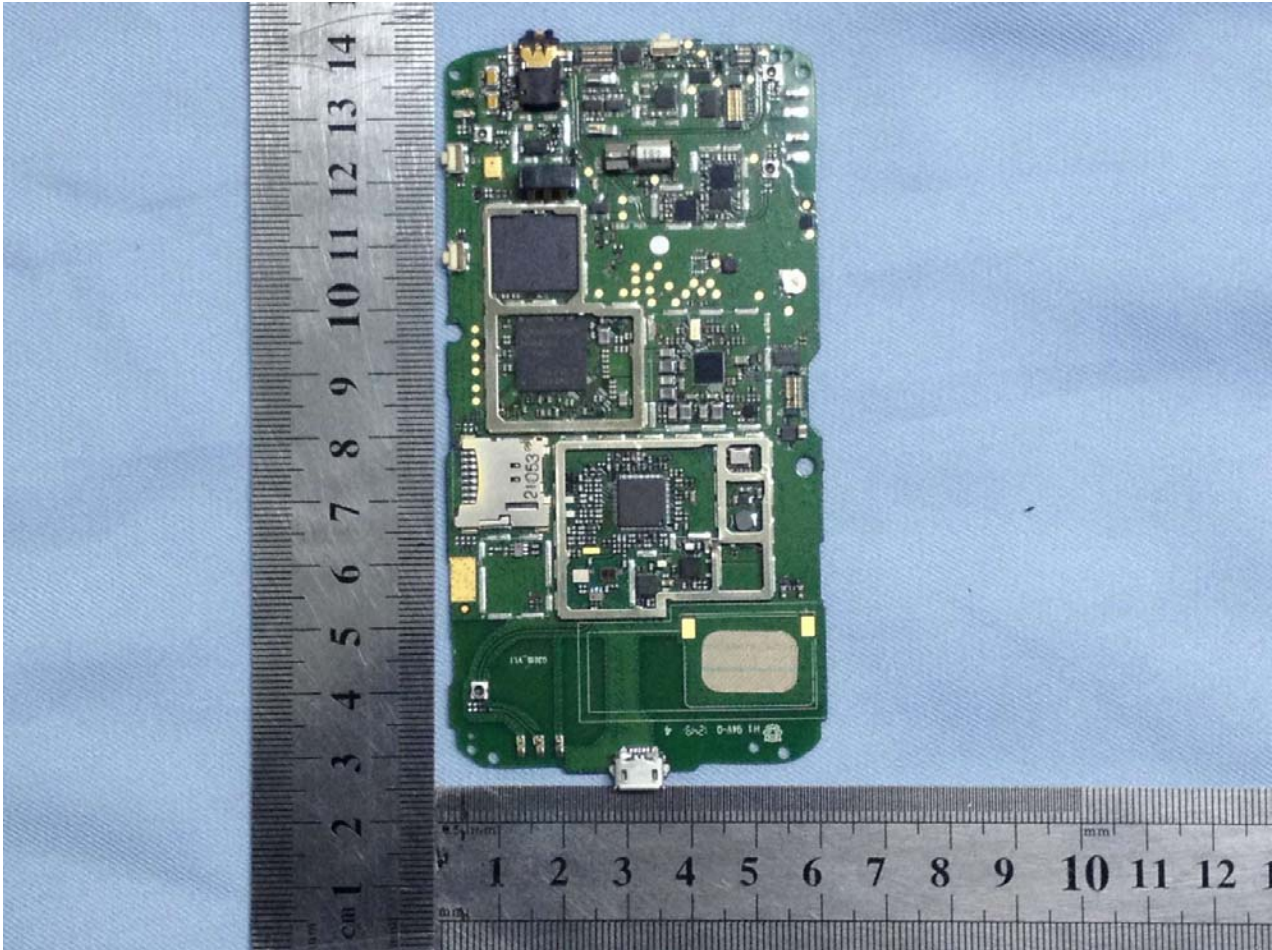

3. Internal Photograph of EUT

Brand Name: UMX; Model Name: U680

Brand Name: UMX; Model Name: U680

Brand Name: UMX; Model Name: U680

Brand Name: UMX; Model Name: U680

Brand Name: UMX; Model Name: U680

Brand Name: UMX; Model Name: U680

Brand Name: UMX; Model Name: U680

Brand Name: UMX; Model Name: U680

Brand Name: UMX; Model Name: U680

Brand Name: UMX; Model Name: U680

Brand Name: UMX; Model Name: U680

WWAN Main Antenna <Tx / Rx>

Brand Name: UMX; Model Name: U680

Brand Name: UMX; Model Name: U680

Brand Name: UMX; Model Name: U680