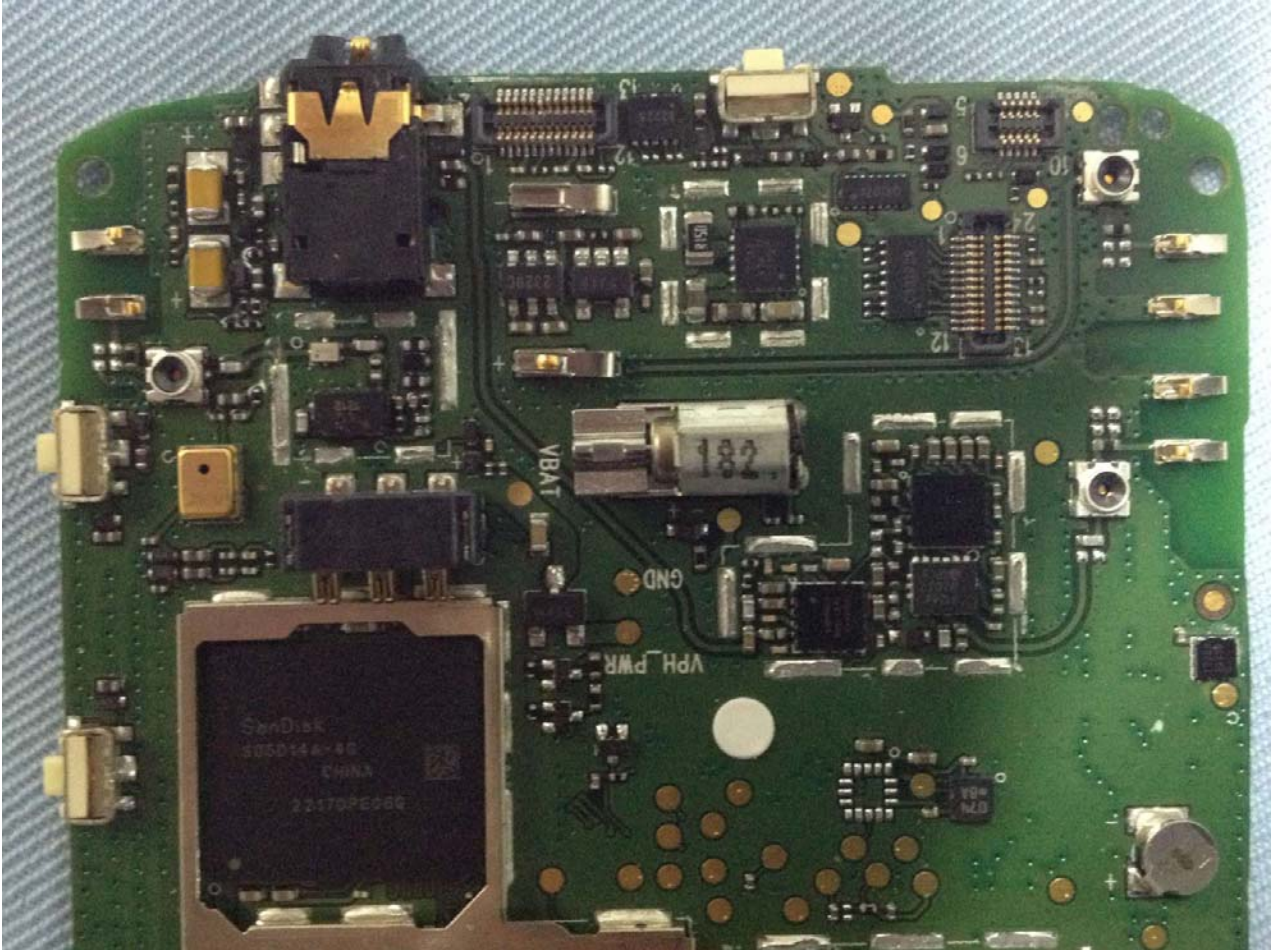

3. Internal Photograph of EUT

Brand Name: UMX; Model Name: U680

Brand Name: UMX; Model Name: U680

Brand Name: UMX; Model Name: U680

Brand Name: UMX; Model Name: U680

Brand Name: UMX; Model Name: U680

Brand Name: UMX; Model Name: U680

Brand Name: UMX; Model Name: U680

Brand Name: UMX; Model Name: U680

Brand Name: UMX; Model Name: U680

Brand Name: UMX; Model Name: U680

Brand Name: UMX; Model Name: U680

WWAN Main Antenna <Tx / Rx>

Brand Name: UMX; Model Name: U680

Brand Name: UMX; Model Name: U680

Brand Name: UMX; Model Name: U680