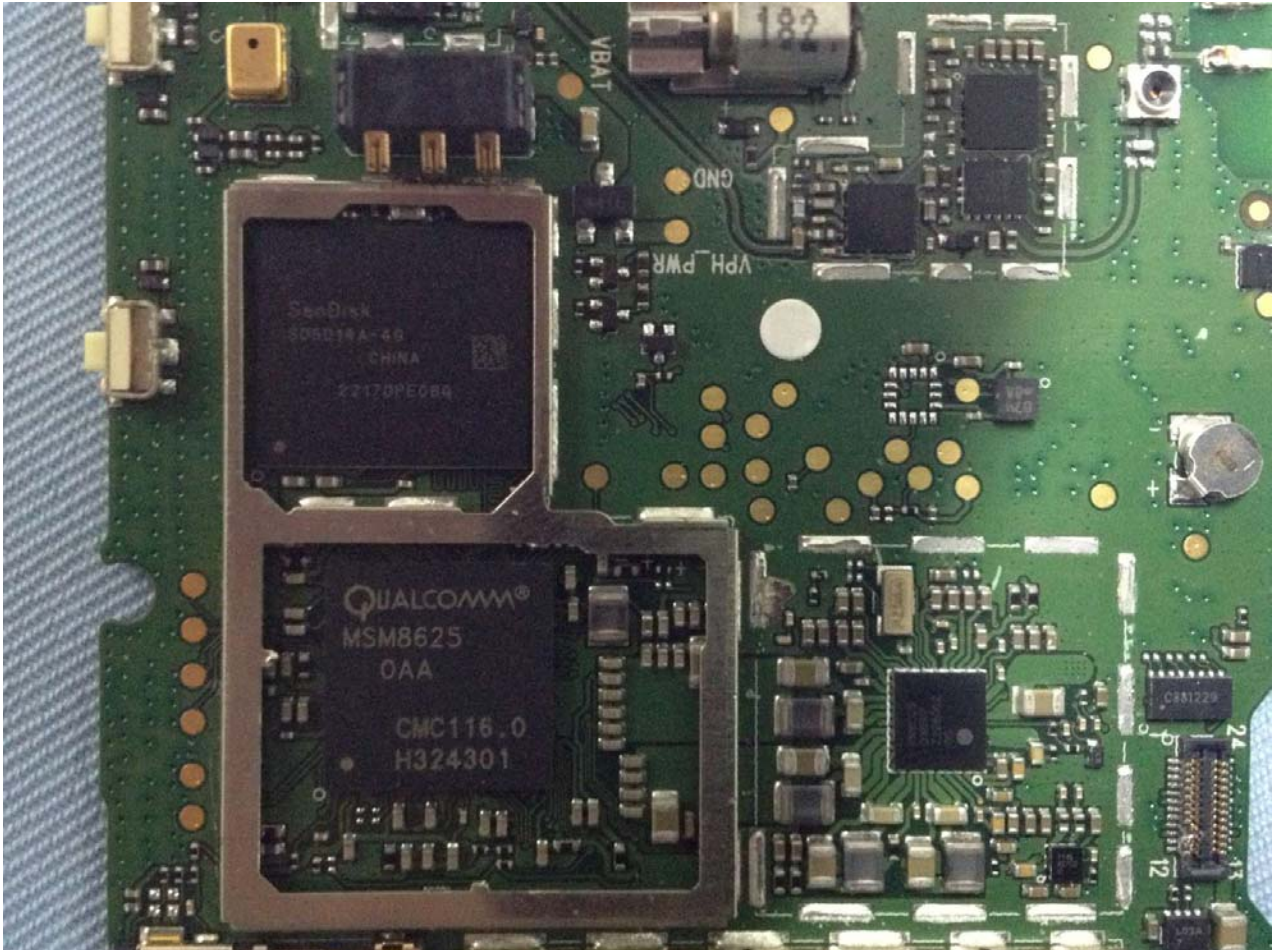

3. Internal Photograph of EUT

Brand Name: UMX; Model Name: U680

Brand Name: UMX; Model Name: U680

Brand Name: UMX; Model Name: U680

Brand Name: UMX; Model Name: U680

Brand Name: UMX; Model Name: U680

Brand Name: UMX; Model Name: U680

Brand Name: UMX; Model Name: U680

Brand Name: UMX; Model Name: U680

Brand Name: UMX; Model Name: U680

Brand Name: UMX; Model Name: U680

Brand Name: UMX; Model Name: U680

WWAN Main Antenna <Tx / Rx>

Brand Name: UMX; Model Name: U680

Brand Name: UMX; Model Name: U680

Brand Name: UMX; Model Name: U680