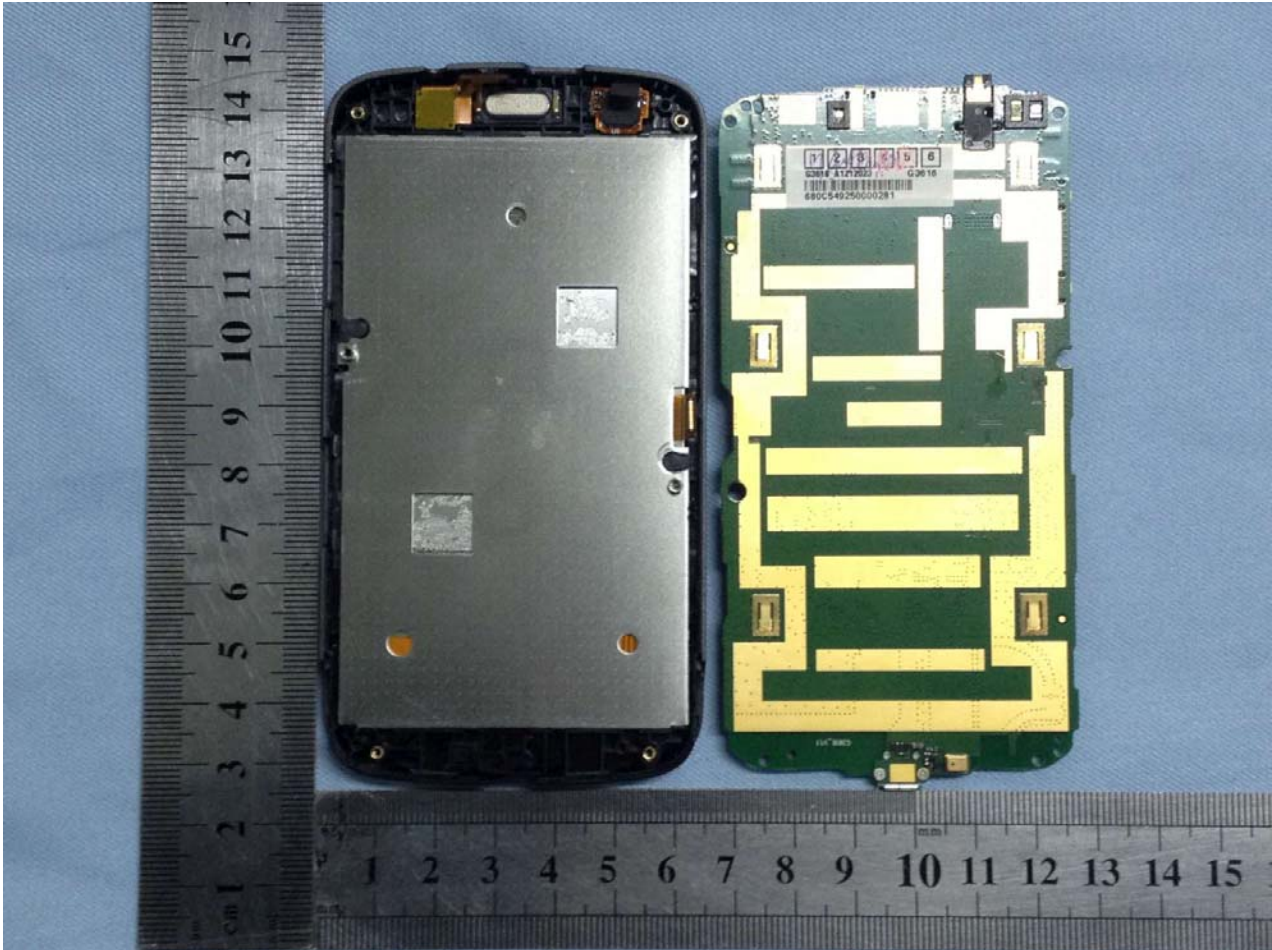

3. Internal Photograph of EUT

Brand Name: UMX; Model Name: U680

Brand Name: UMX; Model Name: U680

Brand Name: UMX; Model Name: U680

Brand Name: UMX; Model Name: U680

Brand Name: UMX; Model Name: U680

Brand Name: UMX; Model Name: U680

Brand Name: UMX; Model Name: U680

Brand Name: UMX; Model Name: U680

Brand Name: UMX; Model Name: U680

Brand Name: UMX; Model Name: U680

Brand Name: UMX; Model Name: U680

WWAN Main Antenna <Tx / Rx>

Brand Name: UMX; Model Name: U680

Brand Name: UMX; Model Name: U680

Brand Name: UMX; Model Name: U680