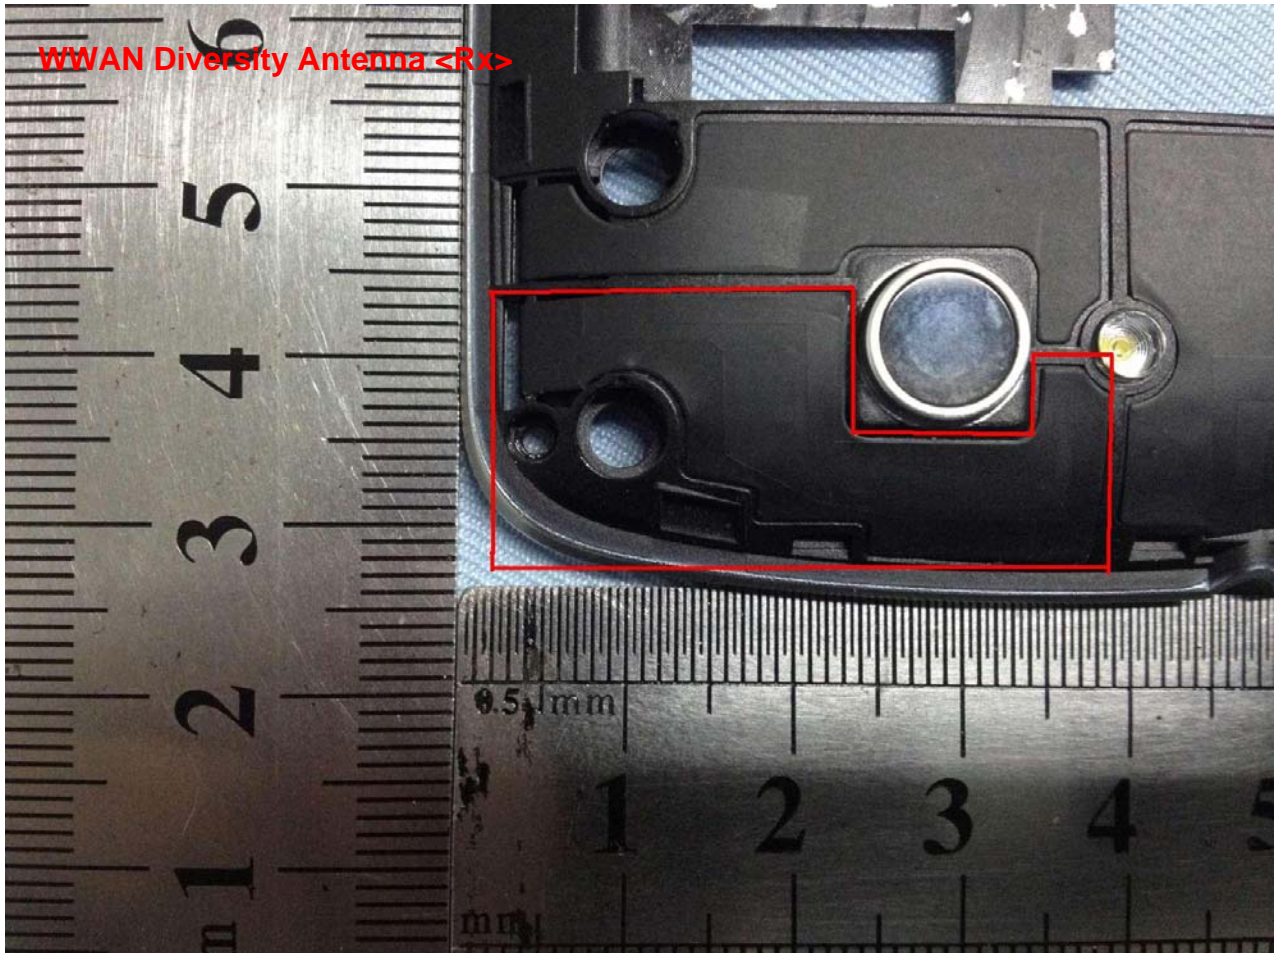

Brand Name: UMX; Model Name: U680

Brand Name: UMX; Model Name: U680

Brand Name: UMX; Model Name: U680

Brand Name: UMX; Model Name: U680

Brand Name: UMX; Model Name: U680

WWAN Main Antenna <Tx / Rx>

Brand Name: UMX; Model Name: U680