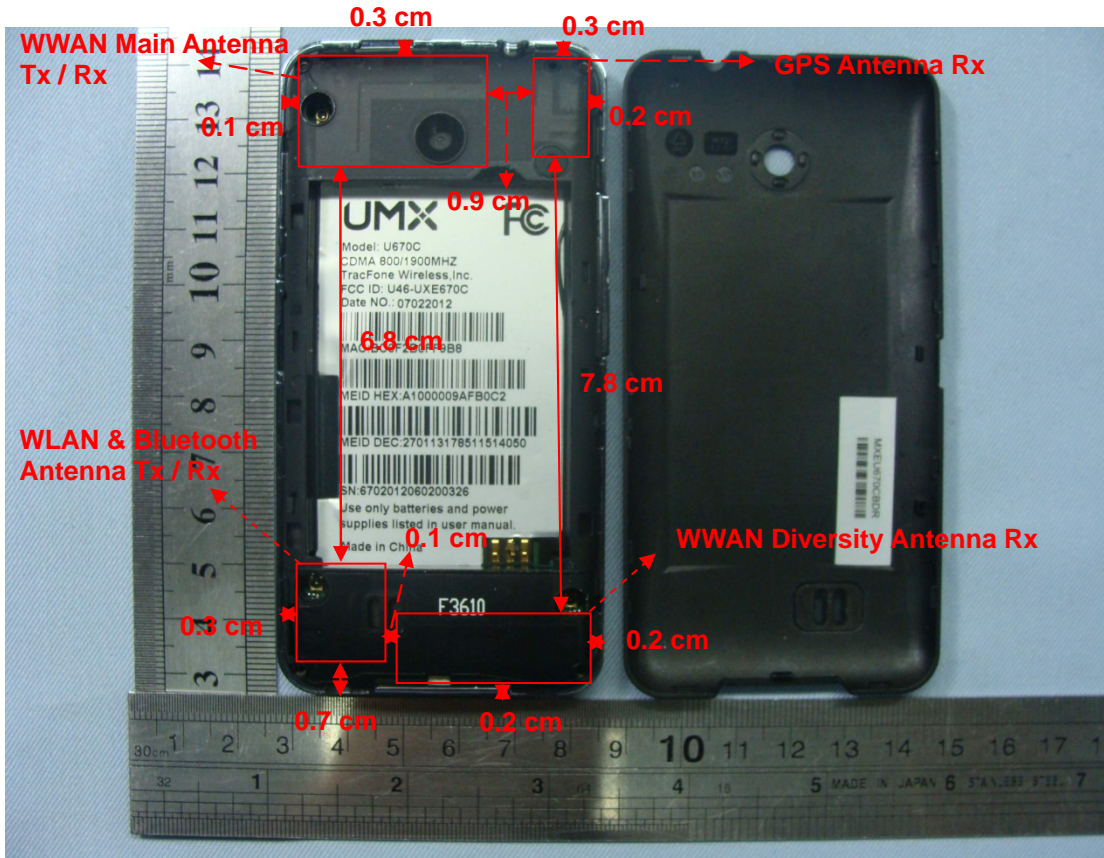

Appendix D. Product Photos

Antenna Location :

Antenna	Length	Width
WWAN Mian Antenna (Tx / Rx)	3.5 cm	2.0 cm
WLAN & Bluetooth Antenna (Tx / Rx)	1.5 cm	1.4 cm
WWAN Diversity Antenna (Rx)	3.5 cm	1.1 cm
GPS Antenna (Rx)	1.9 cm	1.1 cm

Appendix E. Test Setup Photos

Right Cheek

Right Tilted

Left Cheek

Left Tilted

Front of the DUT with Phantom 1.5 cm Gap
(With Headset)

Back of the DUT with Phantom 1.5 cm Gap
(With Headset)