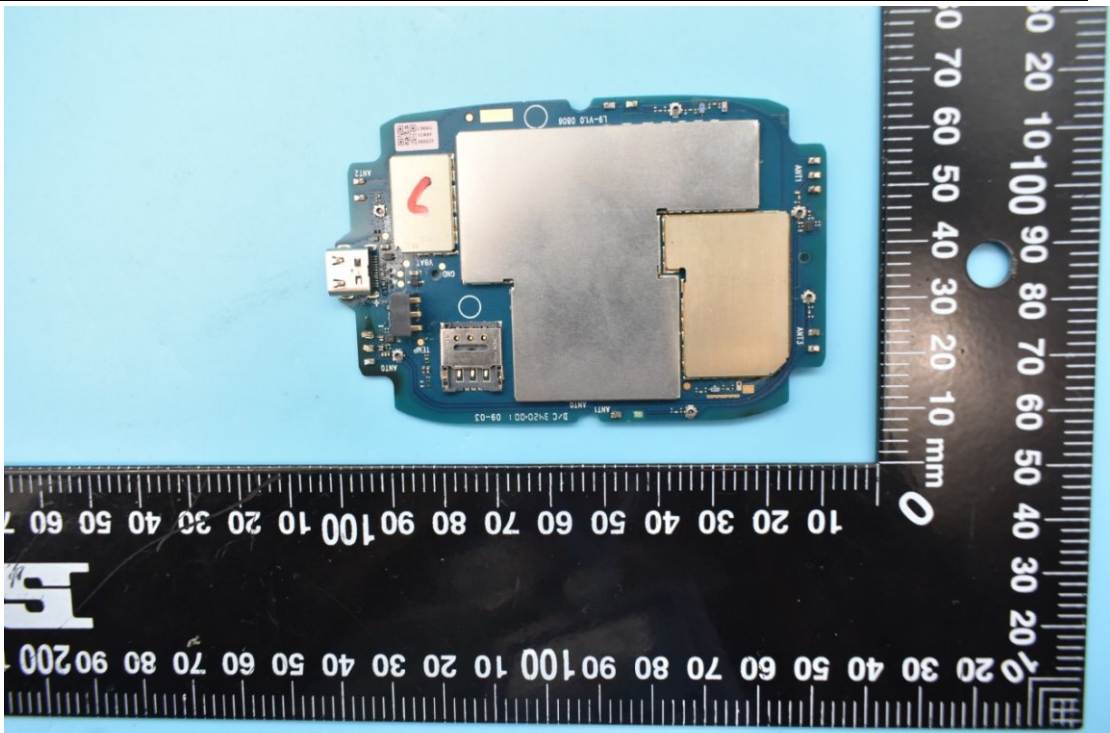

FCC ID:P46-G1401

Internal Photos

1. EUT uncover view

2. Antenna view