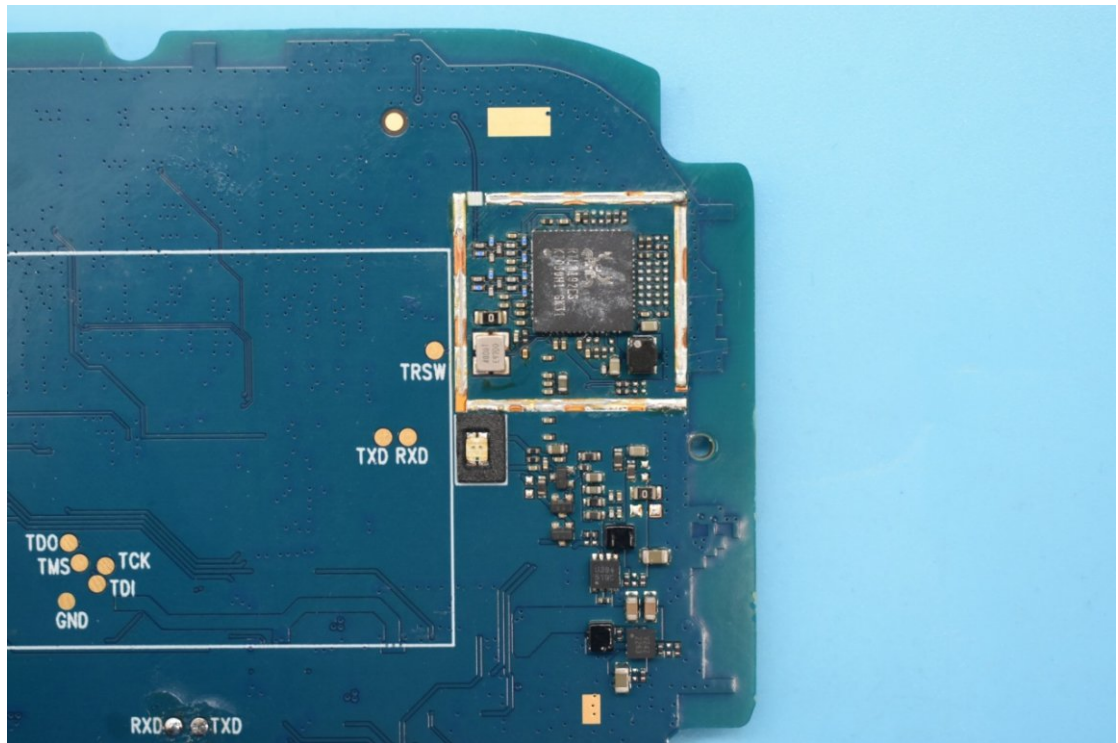

FCC ID:P46-G1401

Internal Photos

1. EUT uncover view

2. Antenna view