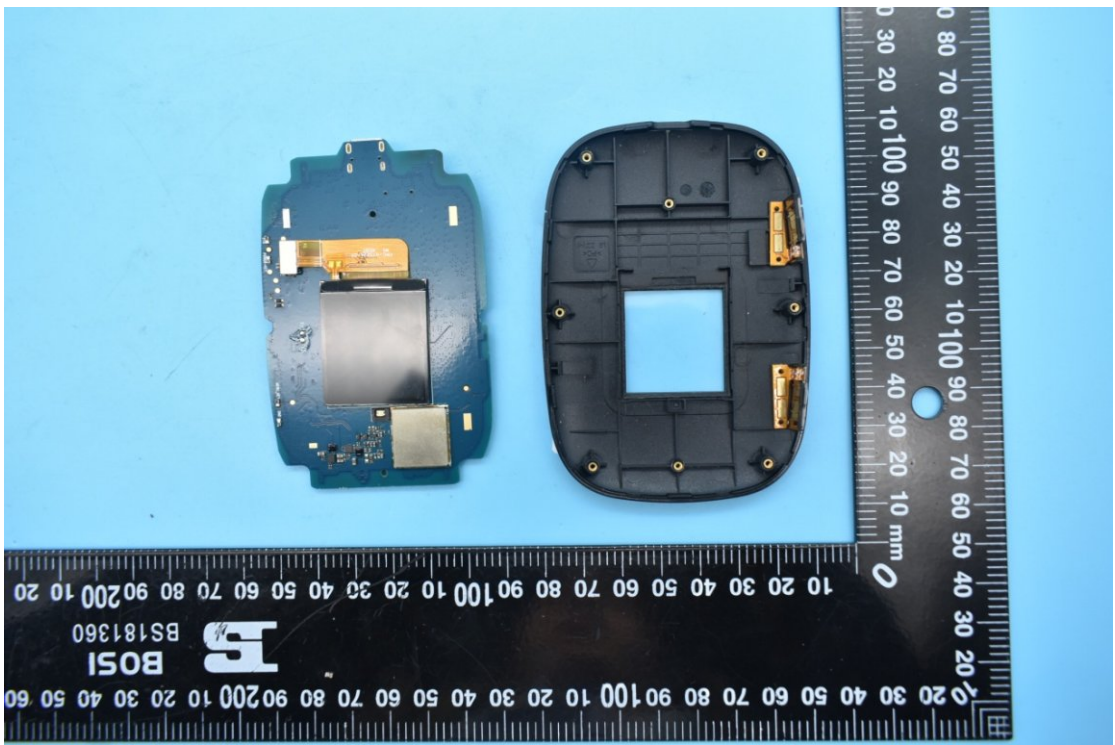

FCC ID:P46-G1401

Internal Photos

1. EUT uncover view

2. Antenna view