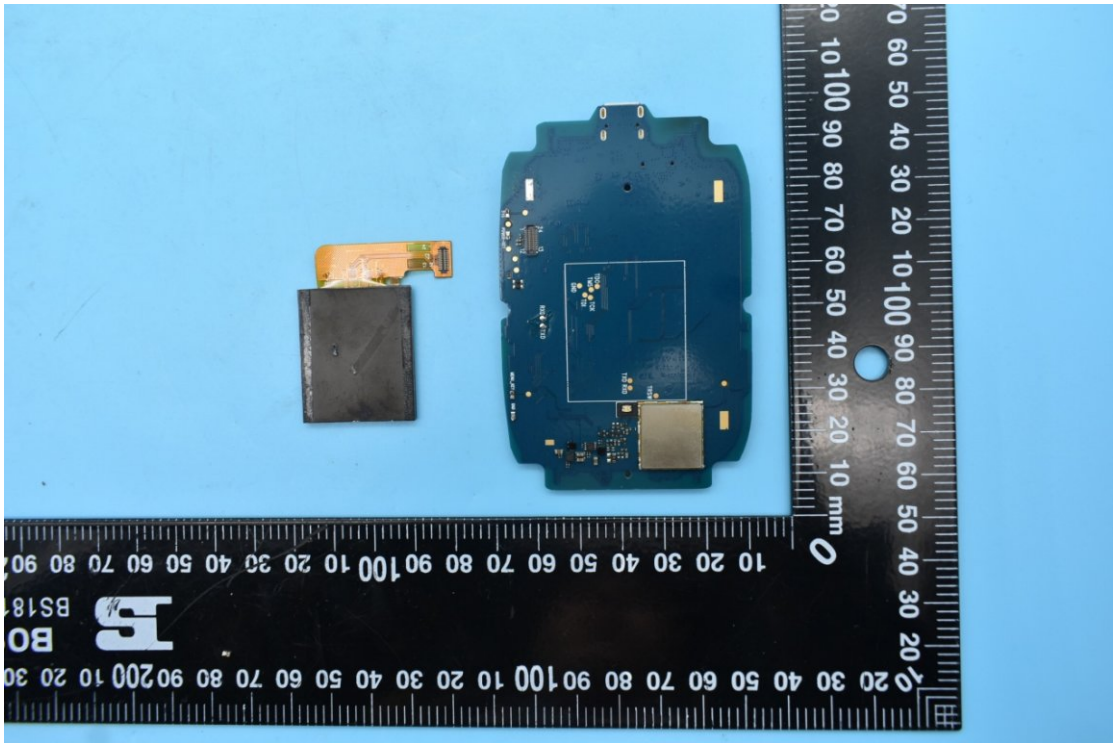

FCC ID:P46-G1401

Internal Photos

1. EUT uncover view

2. Antenna view