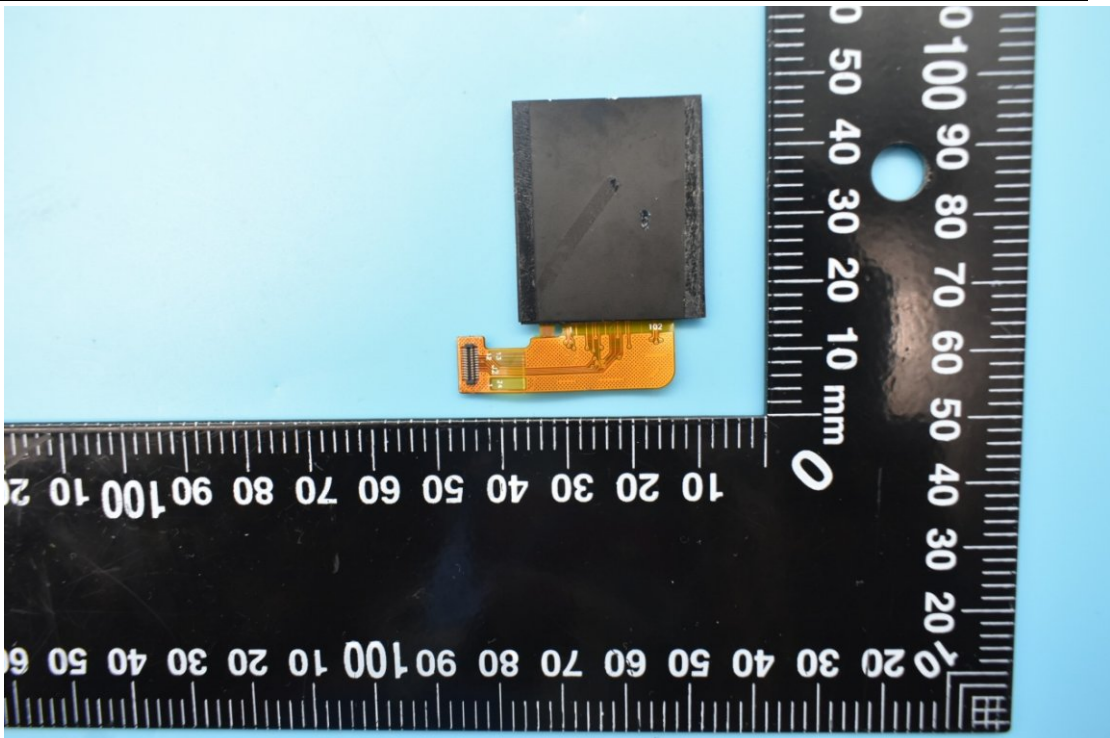

FCC ID:P46-G1401

Internal Photos

1. EUT uncover view

2. Antenna view