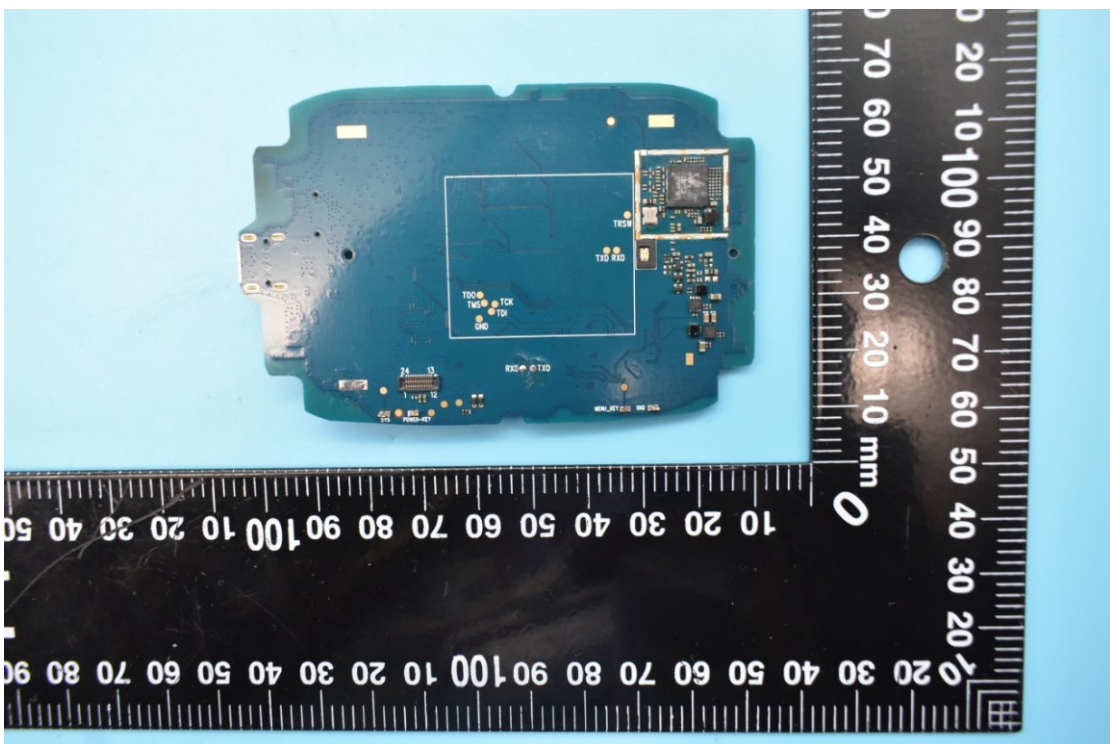

FCC ID:P46-G1401

Internal Photos

1. EUT uncover view

2. Antenna view