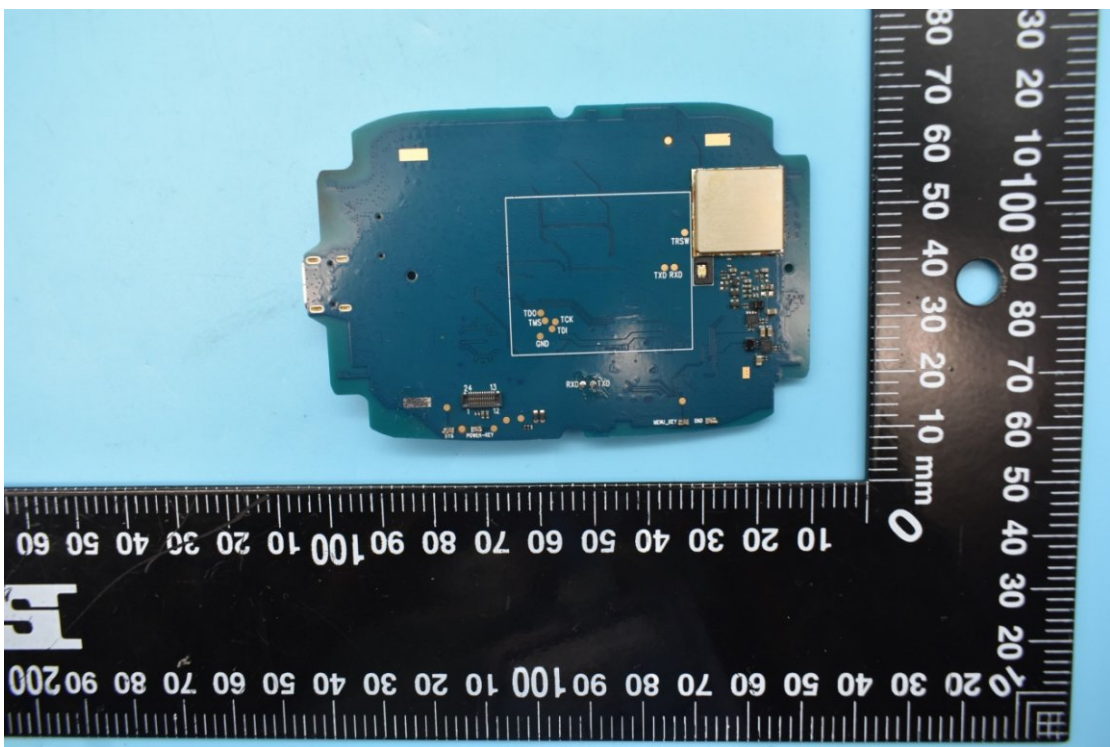

FCC ID:P46-G1401

Internal Photos

1. EUT uncover view

2. Antenna view