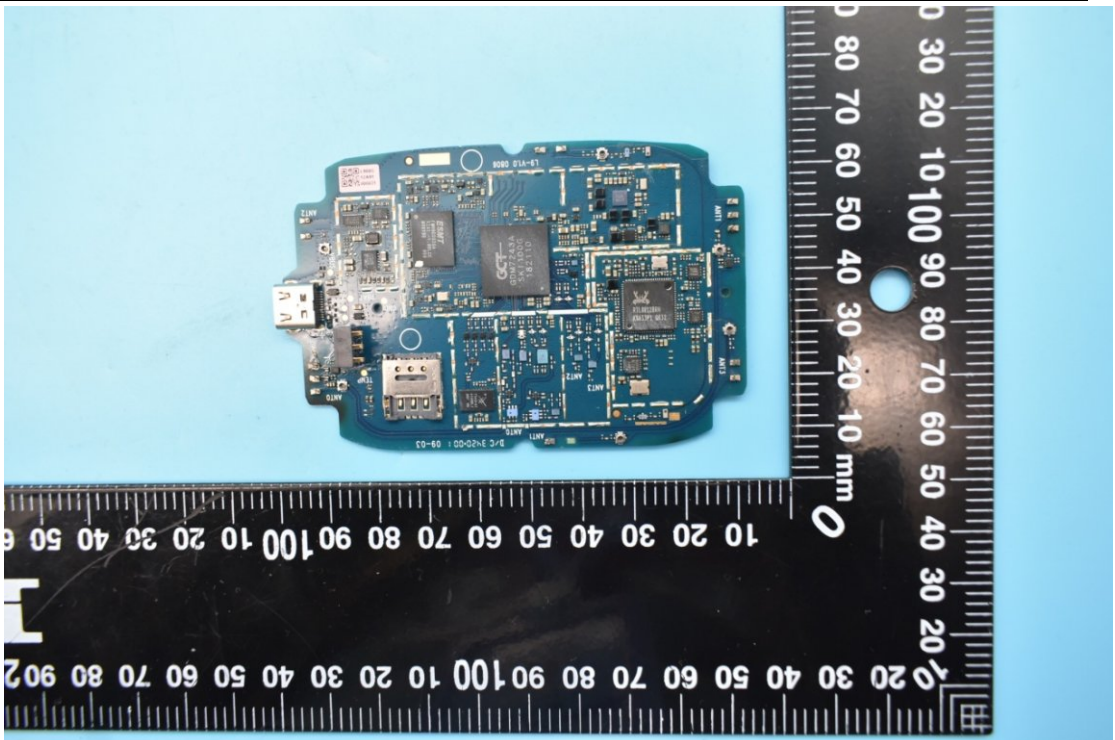

FCC ID:P46-G1401

Internal Photos

1. EUT uncover view

2. Antenna view