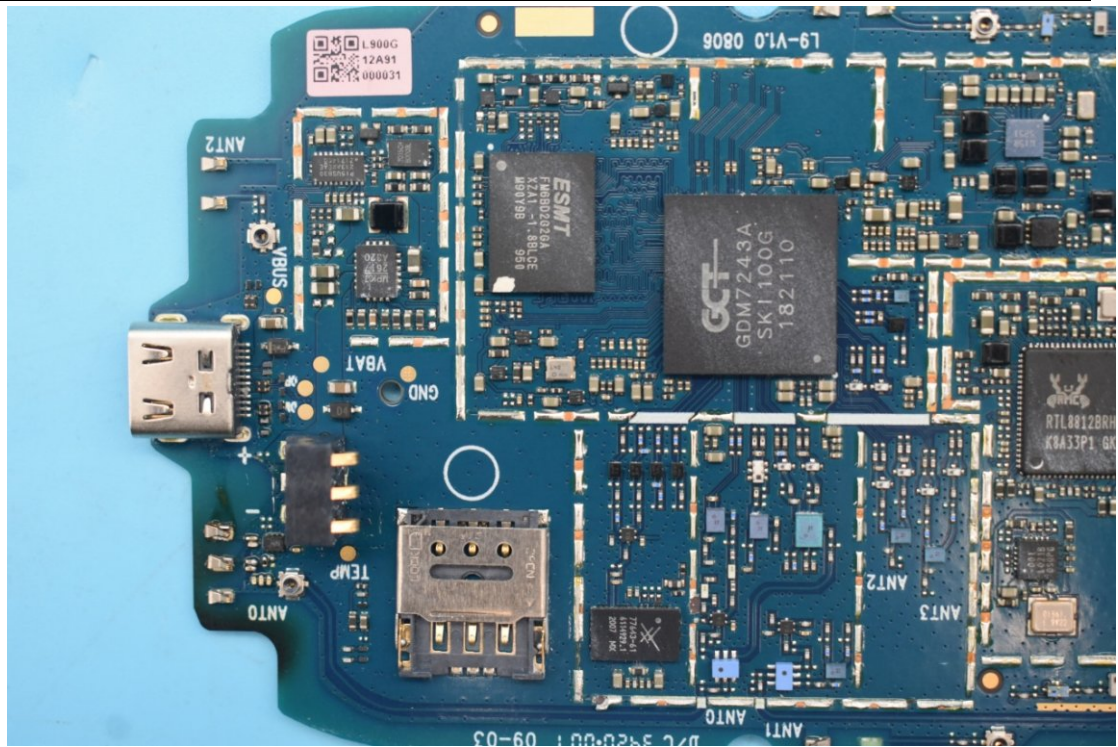

FCC ID:P46-G1401

Internal Photos

1. EUT uncover view

2. Antenna view