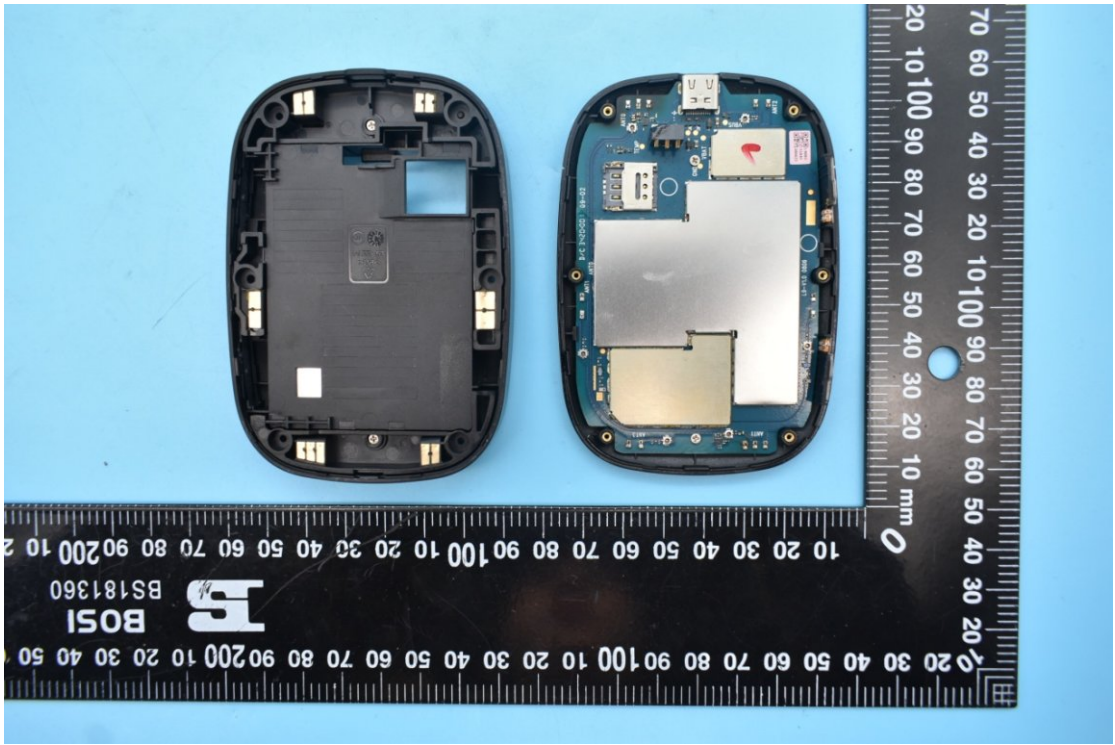

FCC ID:P46-G1401

Internal Photos

1. EUT uncover view

2. Antenna view