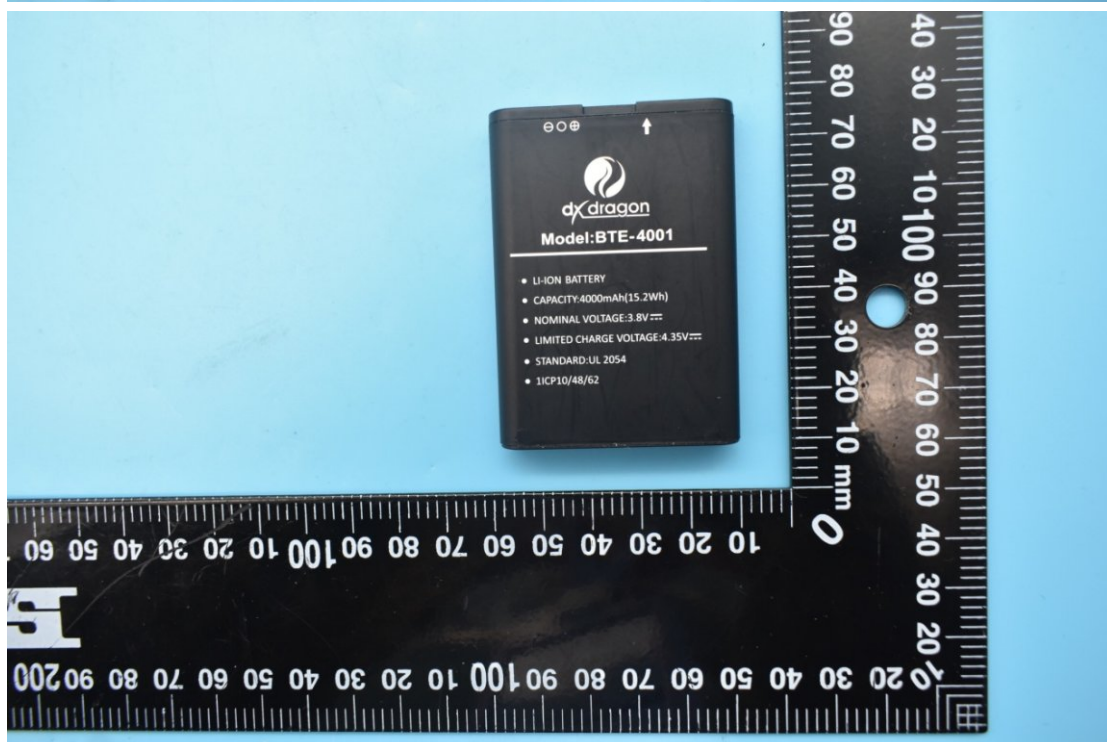

FCC ID:P46-G1401

Internal Photos

1. EUT uncover view

2. Antenna view