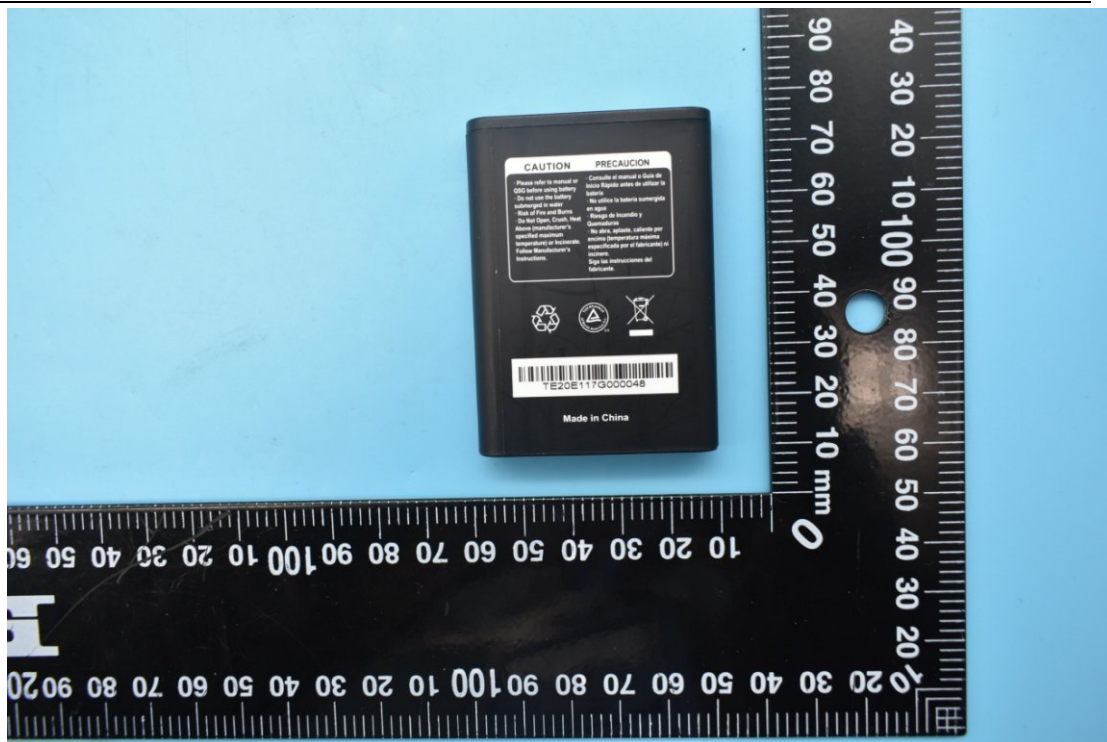

FCC ID:P46-G1401

Internal Photos

1. EUT uncover view

2. Antenna view