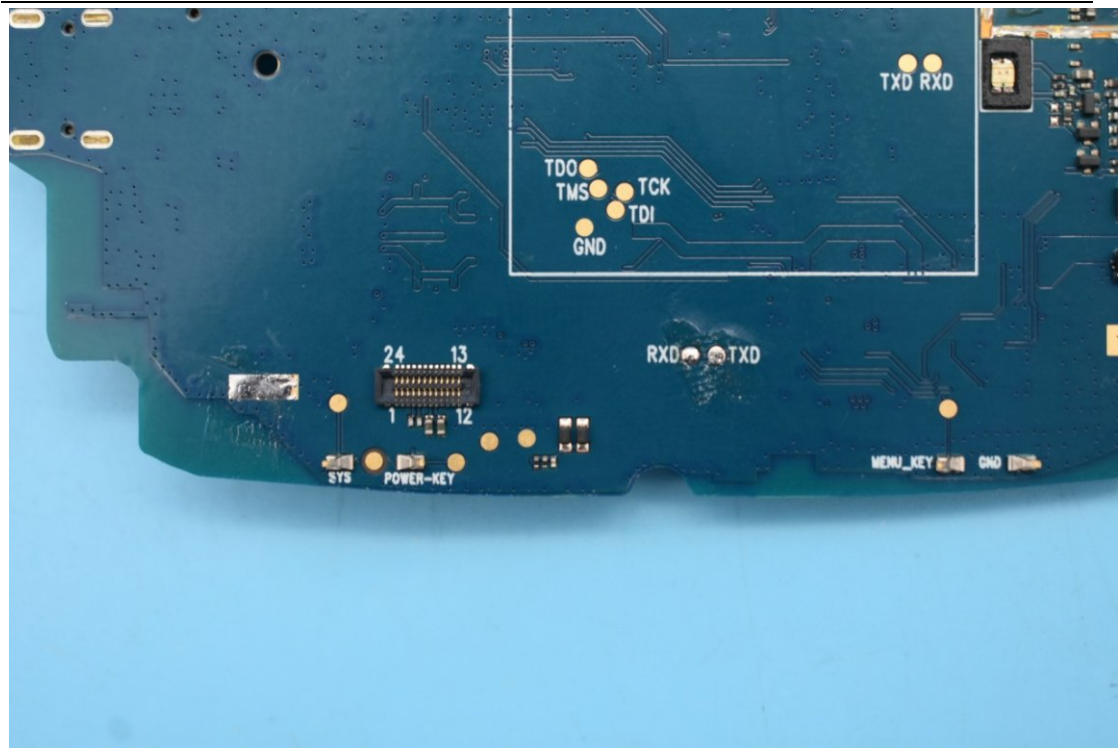

FCC ID:P46-G1401

Internal Photos

1. EUT uncover view

2. Antenna view