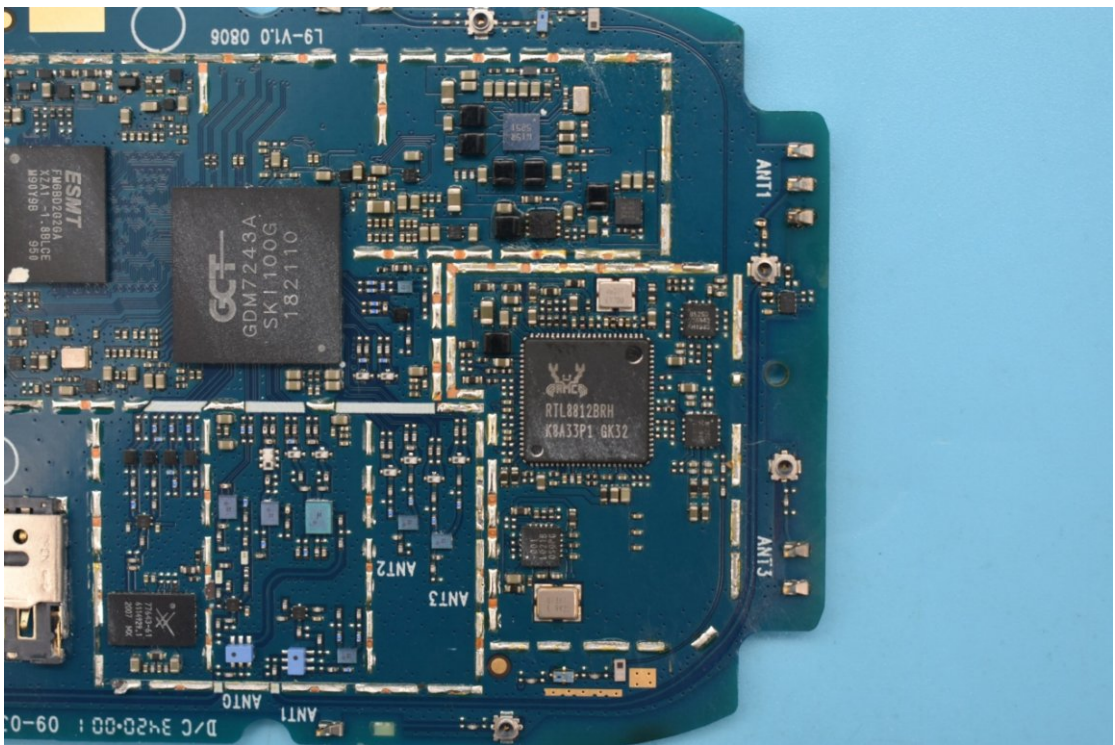

FCC ID:P46-G1401

Internal Photos

1. EUT uncover view

2. Antenna view