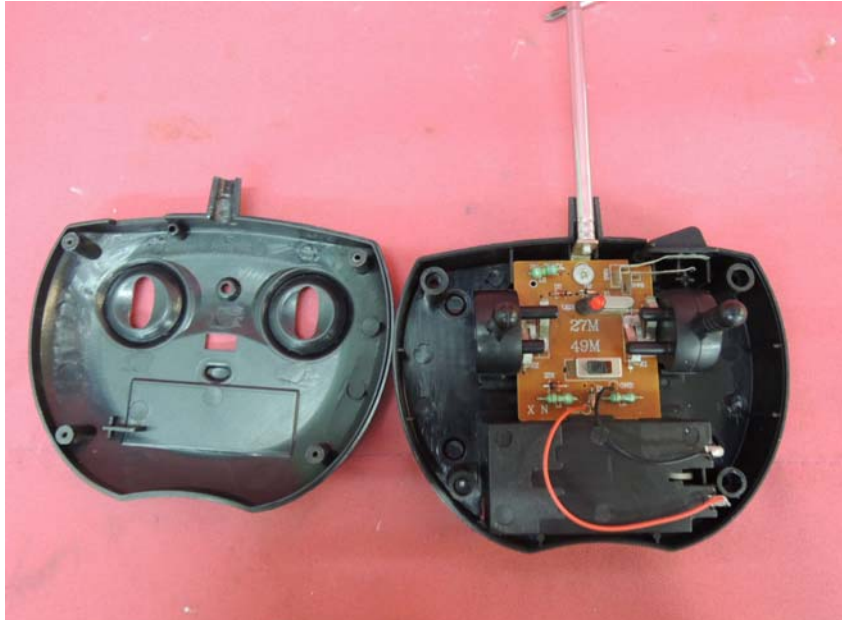

# INTERTEK TESTING SERVICE

Report No.: 13041497HKG-001

## Equipment Photographs

Model: TD2013B

(Internal)

---

**INTERTEK TESTING SERVICE**

Report No.: 13041497HKG-001

**Equipment Photographs**

**Model: TD2013B**