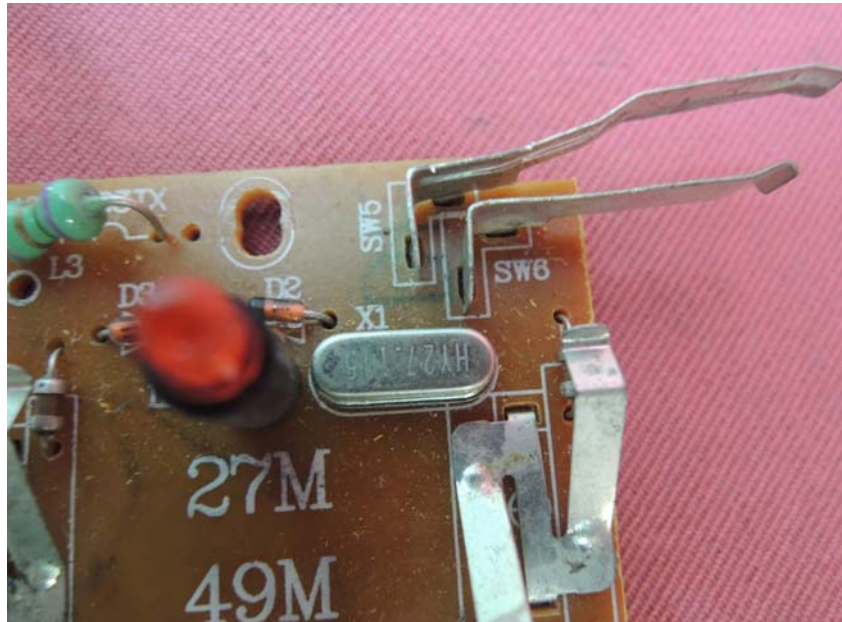

INTERTEK TESTING SERVICE

Report No.: 13041497HKG-001

Equipment Photographs

Model: TD2013B

(Internal)