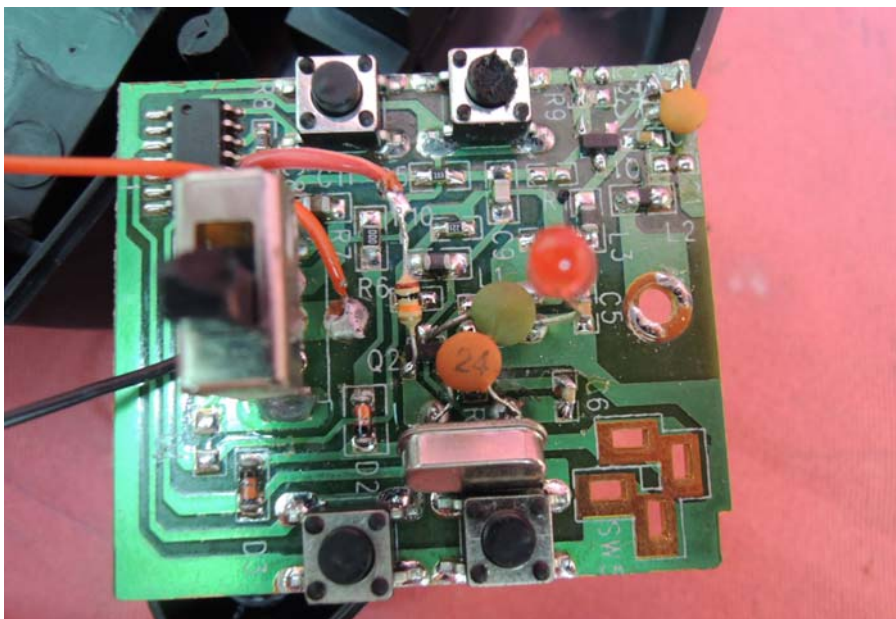

# INTERTEK TESTING SERVICE

Report No.: 13041371HKG-001

## Equipment Photographs

Model: TD2013

(Internal)

---